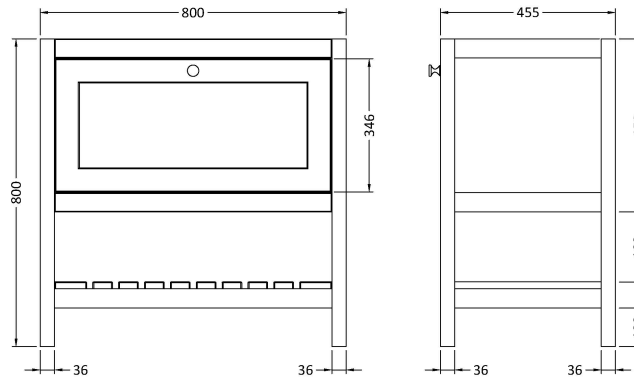

Sales Code: BEX127H

Description: 800 F/S Drawer & Classic Basin 0Th

Packaging Details

Barcode: 5056678432587

Sales Code: BEX127N

Description: 800 F/S Single Drawer Unit

Product Dimensions

Height (mm):	800
Width (mm):	795
Depth (mm):	450
Nett Weight (kg):	25.5

Packaging Dimensions

Height (mm):	820
Width (mm):	820
Depth (mm):	475
Gross Weight (kg):	26

Packaging Data

Box Colour:	Brown Cardboard Box
Box Qty:	1
Label Size:	150 x 100
Label Colour:	White Label
Label Qty:	2

Outer Box Dimensions (If Applicable)

Height (mm):	
Width (mm):	
Depth (mm):	
Gross Weight (kg):	
Barcode:	5056678497647

Product Details

Country of Origin:	Ireland
Fitting Instruction:	No
CE & UKCA:	
FSC Certified Materials:	Yes
Colour:	Pure White
Construction Method:	Cam & Wood Dowel
Construction Type:	Rigid
Cabinet Finish:	MFC Smooth Matt
Fascia Finish:	MFC Smooth Matt
Cabinet Thickness (mm):	18
Fascia Thickness (mm):	18
Drawer Included:	Yes
Drawer Type:	80mm High Metal S/C Inc Galler
No of Shelves:	1
Hinge Type:	Not Applicable
Hinge Included:	No
Adjustable Legs:	Not Applicable
Fixings Included:	Not Required
Handle Style:	Traditional
Waste Shroud:	Yes
Handle Included:	Yes
Handle Type:	Knob

Sales Code: CBM515

Description: 800 Classique Basin 0Th

Product Dimensions

Height (mm):	67
Width (mm):	830
Depth (mm):	470
Nett Weight (kg):	21.5

Packaging Dimensions

Height (mm):	490
Width (mm):	850
Depth (mm):	220
Gross Weight (kg):	21.5