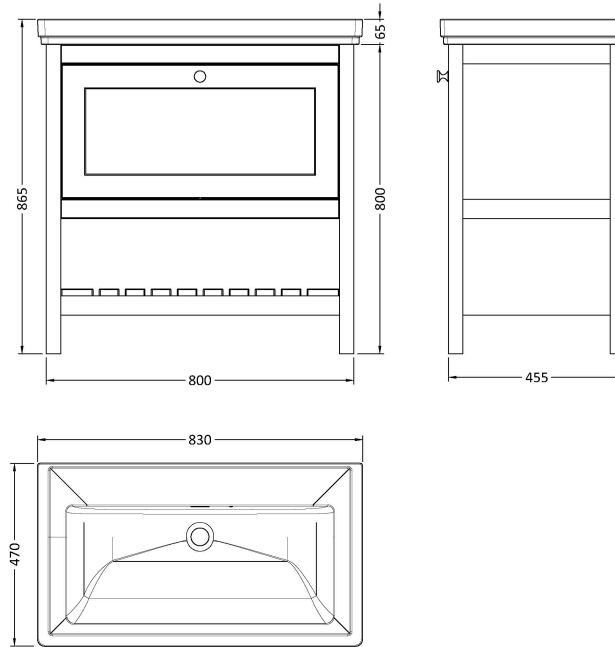

Sales Code: BEX127H

Description: 800 F/S Drawer & Classic Basin 0Th

Packaging Details

Barcode: 5056678432587

Sales Code: BEX127N

Description: 800 F/S Single Drawer Unit

Product Dimensions

Height (mm):	800
Width (mm):	795
Depth (mm):	450
Nett Weight (kg):	25.5

Packaging Dimensions

Height (mm):	820
Width (mm):	820
Depth (mm):	475
Gross Weight (kg):	26

Packaging Data

Box Colour:	Brown Cardboard Box
Box Qty:	1
Label Size:	150 x 100
Label Colour:	White Label
Label Qty:	2

Outer Box Dimensions (If Applicable)

Height (mm):	
Width (mm):	
Depth (mm):	
Gross Weight (kg):	
Barcode:	5056678497647

Product Details

Country of Origin:	Ireland
Fitting Instruction:	No
CE & UKCA:	
FSC Certified Materials:	Yes
Colour:	Pure White
Construction Method:	Cam & Wood Dowel
Construction Type:	Rigid
Cabinet Finish:	MFC Smooth Matt
Fascia Finish:	MFC Smooth Matt
Cabinet Thickness (mm):	18
Fascia Thickness (mm):	18
Drawer Included:	Yes
Drawer Type:	80mm High Metal S/C Inc Galler
No of Shelves:	1
Hinge Type:	Not Applicable
Hinge Included:	No
Adjustable Legs:	Not Applicable
Fixings Included:	Not Required
Handle Style:	Traditional
Waste Shroud:	Yes
Handle Included:	Yes
Handle Type:	Knob

Sales Code: CBM515

Description: 800 Classique Basin 0Th

Product Dimensions

Height (mm):	67
Width (mm):	830
Depth (mm):	470
Nett Weight (kg):	21.5

Packaging Dimensions

Height (mm):	490
Width (mm):	850
Depth (mm):	220
Gross Weight (kg):	21.5