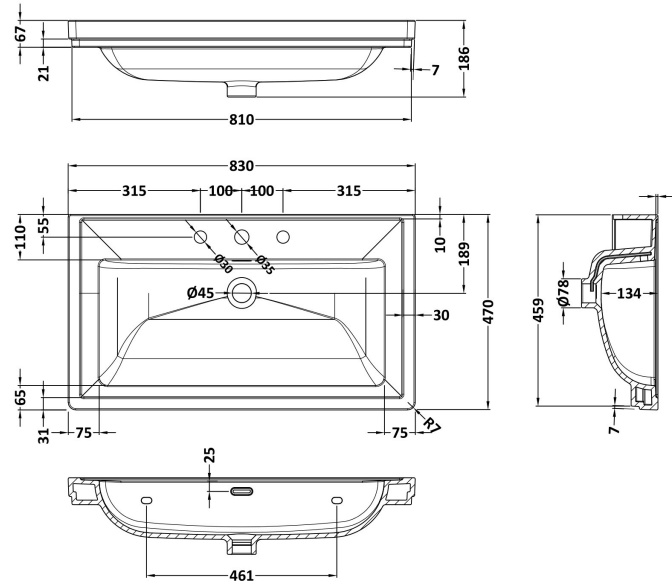

Product Dimensions

Height (mm):	67
Width (mm):	830
Depth (mm):	470
Nett Weight (kg):	21.5

Packaging Dimensions

Height (mm):	490
Width (mm):	850
Depth (mm):	220
Gross Weight (kg):	21.5

Packaging Data

Box Colour:	Brown Cardboard Box - Printed
Box Qty:	1
Label Size:	100 x 50
Label Colour:	White Label
Label Qty:	2

Outer Box Dimensions (If Applicable)

Height (mm):	
Width (mm):	
Depth (mm):	
Gross Weight (kg):	
Barcode:	5056462643670

Product Details

Country of Origin:	Utd.Arab.Emir.	
Fitting Instruction:	No	
Certification: CE & UKCA: No	WRAS: N/A	WRAS No: N/A
Product Material:	Fireclay	
Fixing Supplied:	No	

Outer Box Dimensions (If Applicable)

Height (mm):	
Width (mm):	
Depth (mm):	
Gross Weight (kg):	
Barcode:	5056462643687

Product Details

Country of Origin:	Utd.Arab.Emir.	
Fitting Instruction:	No	
Certification: CE & UKCA:	No	WRAS: N/A WRAS No: N/A
Product Material:	Fireclay	
Fixing Supplied:	No	