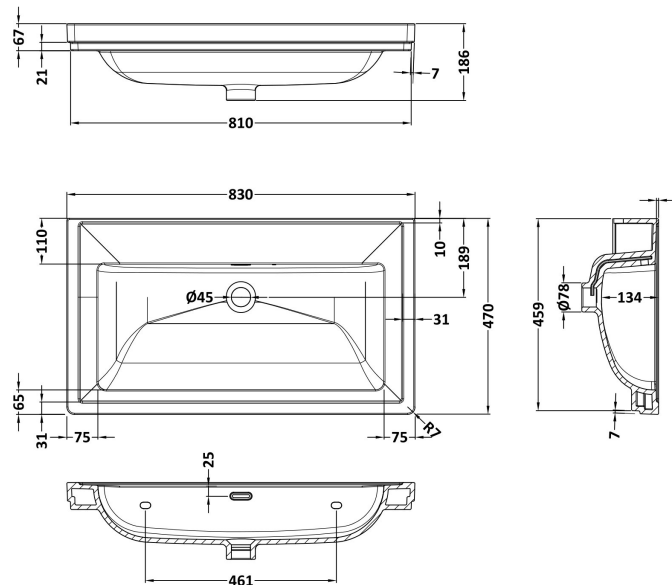

Packaging Dimensions

Height (mm):	820
Width (mm):	820
Depth (mm):	475
Gross Weight (kg):	26

Packaging Data

Box Colour:	Brown Cardboard Box
Box Qty:	1
Label Size:	150 x 100
Label Colour:	White Label
Label Qty:	2

Outer Box Dimensions (If Applicable)

Height (mm):	
Width (mm):	
Depth (mm):	
Gross Weight (kg):	
Barcode:	5056678497647

Product Details

Country of Origin:	Ireland
Fitting Instruction:	No
CE & UKCA:	
FSC Certified Materials:	Yes
Colour:	Pure White
Construction Method:	Cam & Wood Dowel
Construction Type:	Rigid
Cabinet Finish:	MFC Smooth Matt
Fascia Finish:	MFC Smooth Matt
Cabinet Thickness (mm):	18
Fascia Thickness (mm):	18
Drawer Included:	Yes
Drawer Type:	80mm High Metal S/C Inc Galler
No of Shelves:	1
Hinge Type:	Not Applicable
Hinge Included:	No
Adjustable Legs:	Not Applicable
Fixings Included:	Not Required
Handle Style:	Traditional
Waste Shroud:	Yes
Handle Included:	Yes
Handle Type:	Knob

Sales Code: CBM515

Description: 800 Classique Basin 0Th

Product Dimensions

Height (mm):	67
Width (mm):	830
Depth (mm):	470
Nett Weight (kg):	21.5

Packaging Dimensions

Height (mm):	490
Width (mm):	850
Depth (mm):	220
Gross Weight (kg):	21.5

Packaging Data

Box Colour:	Brown Cardboard Box - Printed
Box Qty:	1
Label Size:	100 x 50
Label Colour:	White Label
Label Qty:	2

Outer Box Dimensions (If Applicable)

Height (mm):	
Width (mm):	
Depth (mm):	
Gross Weight (kg):	
Barcode:	5056678431207