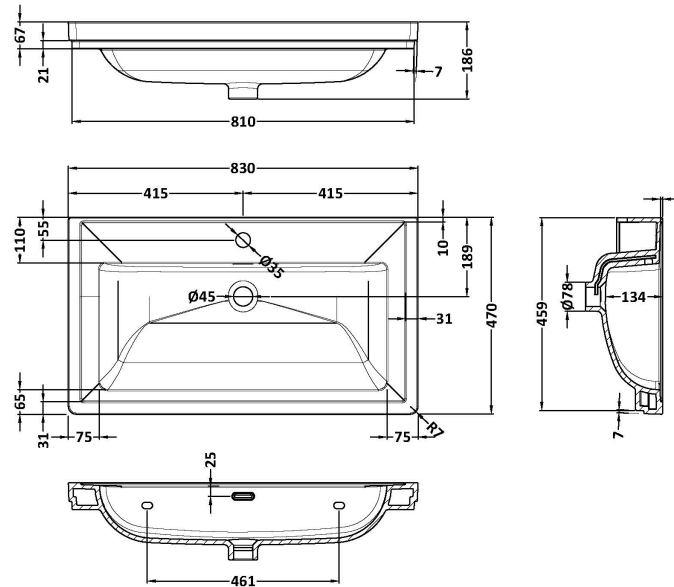

Packaging Dimensions

Height (mm):	820
Width (mm):	820
Depth (mm):	475
Gross Weight (kg):	26

Packaging Data

Box Colour:	Brown Cardboard Box
Box Qty:	1
Label Size:	150 x 100
Label Colour:	White Label
Label Qty:	2

Sales Code: CBM515

Description: 800 Classique Basin 0Th

Product Dimensions

Height (mm):	67
Width (mm):	830
Depth (mm):	470
Nett Weight (kg):	21.5

Packaging Dimensions

Height (mm):	490
Width (mm):	850
Depth (mm):	220
Gross Weight (kg):	21.5

Packaging Data

Box Colour:	Brown Cardboard Box - Printed
Box Qty:	1
Label Size:	100 x 50
Label Colour:	White Label
Label Qty:	2

Outer Box Dimensions (If Applicable)

Height (mm):	
Width (mm):	
Depth (mm):	
Gross Weight (kg):	
Barcode:	5056678431207

Product Dimensions

Height (mm):	67
Width (mm):	830
Depth (mm):	470
Nett Weight (kg):	21.5

Packaging Dimensions

Height (mm):	490
Width (mm):	850
Depth (mm):	220
Gross Weight (kg):	21.5

Packaging Data

Box Colour:	Brown Cardboard Box - Printed
Box Qty:	1
Label Size:	100 x 50
Label Colour:	White Label
Label Qty:	2