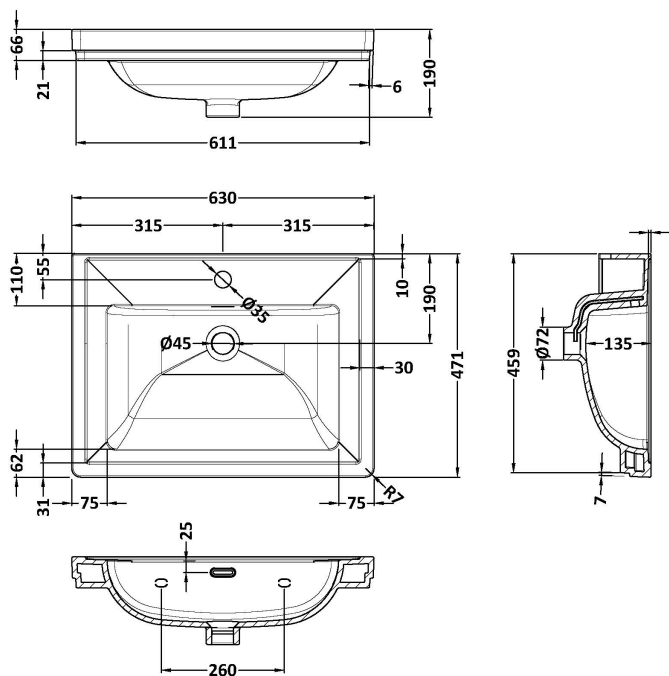

Packaging Dimensions

Height (mm):	820
Width (mm):	615
Depth (mm):	470
Gross Weight (kg):	21

Packaging Data

Box Colour:	Brown Cardboard Box
Box Qty:	1
Label Size:	150 x 100
Label Colour:	White Label
Label Qty:	2

Sales Code: CBM513

Description: 600 Classique Basin 0Th

Product Dimensions

Height (mm):	66
Width (mm):	630
Depth (mm):	471
Nett Weight (kg):	17

Packaging Dimensions

Height (mm):	490
Width (mm):	650
Depth (mm):	220
Gross Weight (kg):	17

Packaging Data

Box Colour:	Brown Cardboard Box - Printed
Box Qty:	1
Label Size:	100 x 50
Label Colour:	White Label
Label Qty:	2

Outer Box Dimensions (If Applicable)

Height (mm):	
Width (mm):	
Depth (mm):	
Gross Weight (kg):	
Barcode:	5056678431191

Product Dimensions

Height (mm):	66
Width (mm):	630
Depth (mm):	471
Nett Weight (kg):	17

Packaging Dimensions

Height (mm):	490
Width (mm):	650
Depth (mm):	220
Gross Weight (kg):	17

Packaging Data

Box Colour:	Brown Cardboard Box - Printed
Box Qty:	1
Label Size:	100 x 50
Label Colour:	White Label
Label Qty:	2