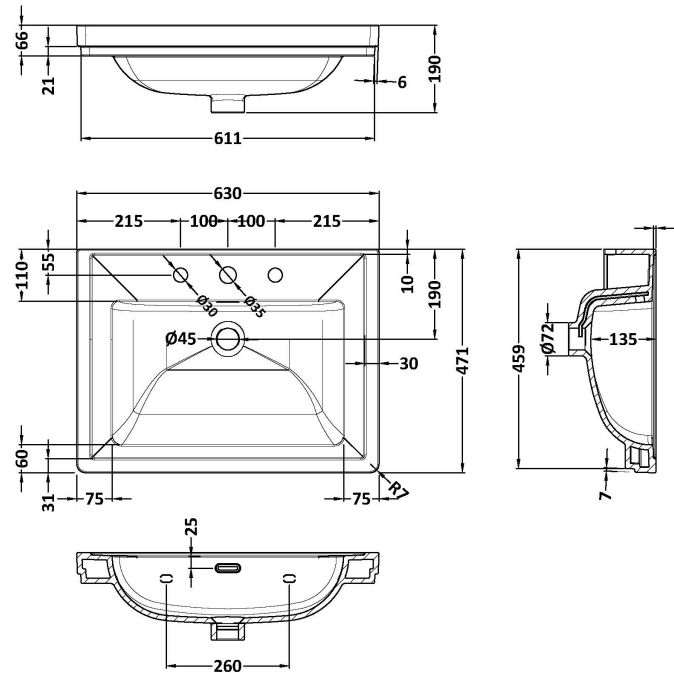

Product Dimensions

Height (mm):	66
Width (mm):	630
Depth (mm):	471
Nett Weight (kg):	17

Packaging Dimensions

Height (mm):	490
Width (mm):	650
Depth (mm):	220
Gross Weight (kg):	17

Packaging Data

Box Colour:	Brown Cardboard Box - Printed
Box Qty:	1
Label Size:	100 x 50
Label Colour:	White Label
Label Qty:	2

Outer Box Dimensions (If Applicable)

Height (mm):	
Width (mm):	
Depth (mm):	
Gross Weight (kg):	
Barcode:	5056462643656

Product Details

Country of Origin:	Utd.Arab.Emir.	
Fitting Instruction:	No	
Certification: CE & UKCA: No	WRAS: N/A	WRAS No: N/A
Product Material:	Fireclay	
Fixing Supplied:	No	

Outer Box Dimensions (If Applicable)

Height (mm):	
Width (mm):	
Depth (mm):	
Gross Weight (kg):	
Barcode:	5056462643663

Product Details

Country of Origin:	Utd.Arab.Emir.	
Fitting Instruction:	No	
Certification: CE & UKCA: No	WRAS: N/A	WRAS No: N/A
Product Material:	Fireclay	
Fixing Supplied:	No	