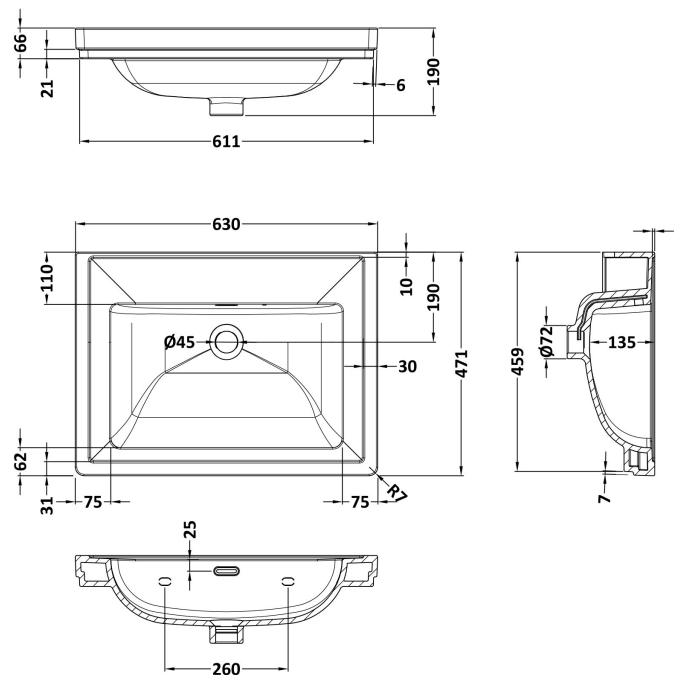

Packaging Dimensions

Height (mm):	820
Width (mm):	615
Depth (mm):	470
Gross Weight (kg):	21

Packaging Data

Box Colour:	Brown Cardboard Box
Box Qty:	1
Label Size:	150 x 100
Label Colour:	White Label
Label Qty:	2

Outer Box Dimensions (If Applicable)

Height (mm):	
Width (mm):	
Depth (mm):	
Gross Weight (kg):	
Barcode:	5056678497630

Product Details

Country of Origin:	Ireland
Fitting Instruction:	No
CE & UKCA:	
FSC Certified Materials:	Yes
Colour:	Pure White
Construction Method:	Cam & Wood Dowel
Construction Type:	Rigid
Cabinet Finish:	MFC Smooth Matt
Fascia Finish:	MFC Smooth Matt
Cabinet Thickness (mm):	18
Fascia Thickness (mm):	18
Drawer Included:	Yes
Drawer Type:	80mm High Metal S/C Inc Galler
No of Shelves:	1
Hinge Type:	Not Applicable
Hinge Included:	No
Adjustable Legs:	Not Applicable
Fixings Included:	Not Required
Handle Style:	Traditional
Waste Shroud:	Yes
Handle Included:	Yes
Handle Type:	Knob

Sales Code: CBM513

Description: 600 Classique Basin 0Th

Product Dimensions

Height (mm):	66
Width (mm):	630
Depth (mm):	471
Nett Weight (kg):	17

Packaging Dimensions

Height (mm):	490
Width (mm):	650
Depth (mm):	220
Gross Weight (kg):	17

Packaging Data

Box Colour:	Brown Cardboard Box - Printed
Box Qty:	1
Label Size:	100 x 50
Label Colour:	White Label
Label Qty:	2

Outer Box Dimensions (If Applicable)

Height (mm):	
Width (mm):	
Depth (mm):	
Gross Weight (kg):	
Barcode:	5056678431191