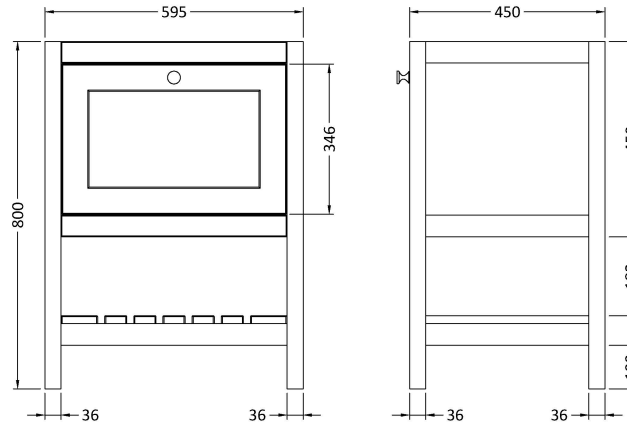

Sales Code: BEX125H

Description: 600 F/S Drawer & Classic Basin 0Th

Packaging Details

Barcode: 5056678432501

Sales Code: BEX125N

Description: 600 F/S Single Drawer Unit

Product Dimensions

Height (mm):	800
Width (mm):	595
Depth (mm):	450
Nett Weight (kg):	20.5

Packaging Dimensions

Height (mm):	820
Width (mm):	615
Depth (mm):	470
Gross Weight (kg):	21

Packaging Data

Box Colour:	Brown Cardboard Box
Box Qty:	1
Label Size:	150 x 100
Label Colour:	White Label
Label Qty:	2

Outer Box Dimensions (If Applicable)

Height (mm):	
Width (mm):	
Depth (mm):	
Gross Weight (kg):	
Barcode:	5056678497630

Product Details

Country of Origin:	Ireland
Fitting Instruction:	No
CE & UKCA:	
FSC Certified Materials:	Yes
Colour:	Pure White
Construction Method:	Cam & Wood Dowel
Construction Type:	Rigid
Cabinet Finish:	MFC Smooth Matt
Fascia Finish:	MFC Smooth Matt
Cabinet Thickness (mm):	18
Fascia Thickness (mm):	18
Drawer Included:	Yes
Drawer Type:	80mm High Metal S/C Inc Galler
No of Shelves:	1
Hinge Type:	Not Applicable
Hinge Included:	No
Adjustable Legs:	Not Applicable
Fixings Included:	Not Required
Handle Style:	Traditional
Waste Shroud:	Yes
Handle Included:	Yes
Handle Type:	Knob

Sales Code: CBM513

Description: 600 Classique Basin 0Th

Product Dimensions

Height (mm):	66
Width (mm):	630
Depth (mm):	471
Nett Weight (kg):	17

Packaging Dimensions

Height (mm):	490
Width (mm):	650
Depth (mm):	220
Gross Weight (kg):	17