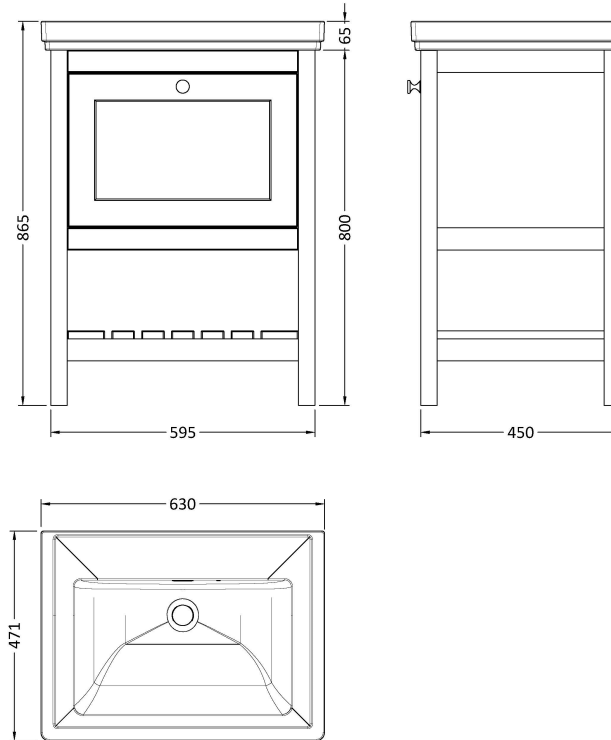

Sales Code: BEX125H

Description: 600 F/S Drawer & Classic Basin 0Th

Packaging Details

Barcode: 5056678432501

Sales Code: BEX125N

Description: 600 F/S Single Drawer Unit

Product Dimensions

Height (mm):	800
Width (mm):	595
Depth (mm):	450
Nett Weight (kg):	20.5

Packaging Dimensions

Height (mm):	820
Width (mm):	615
Depth (mm):	470
Gross Weight (kg):	21

Packaging Data

Box Colour:	Brown Cardboard Box
Box Qty:	1
Label Size:	150 x 100
Label Colour:	White Label
Label Qty:	2

Outer Box Dimensions (If Applicable)

Height (mm):	
Width (mm):	
Depth (mm):	
Gross Weight (kg):	
Barcode:	5056678497630

Product Details

Country of Origin:	Ireland
Fitting Instruction:	No
CE & UKCA:	
FSC Certified Materials:	Yes
Colour:	Pure White
Construction Method:	Cam & Wood Dowel
Construction Type:	Rigid
Cabinet Finish:	MFC Smooth Matt
Fascia Finish:	MFC Smooth Matt
Cabinet Thickness (mm):	18
Fascia Thickness (mm):	18
Drawer Included:	Yes
Drawer Type:	80mm High Metal S/C Inc Galler
No of Shelves:	1
Hinge Type:	Not Applicable
Hinge Included:	No
Adjustable Legs:	Not Applicable
Fixings Included:	Not Required
Handle Style:	Traditional
Waste Shroud:	Yes
Handle Included:	Yes
Handle Type:	Knob

Sales Code: CBM513

Description: 600 Classique Basin 0Th

Product Dimensions

Height (mm):	66
Width (mm):	630
Depth (mm):	471
Nett Weight (kg):	17

Packaging Dimensions

Height (mm):	490
Width (mm):	650
Depth (mm):	220
Gross Weight (kg):	17