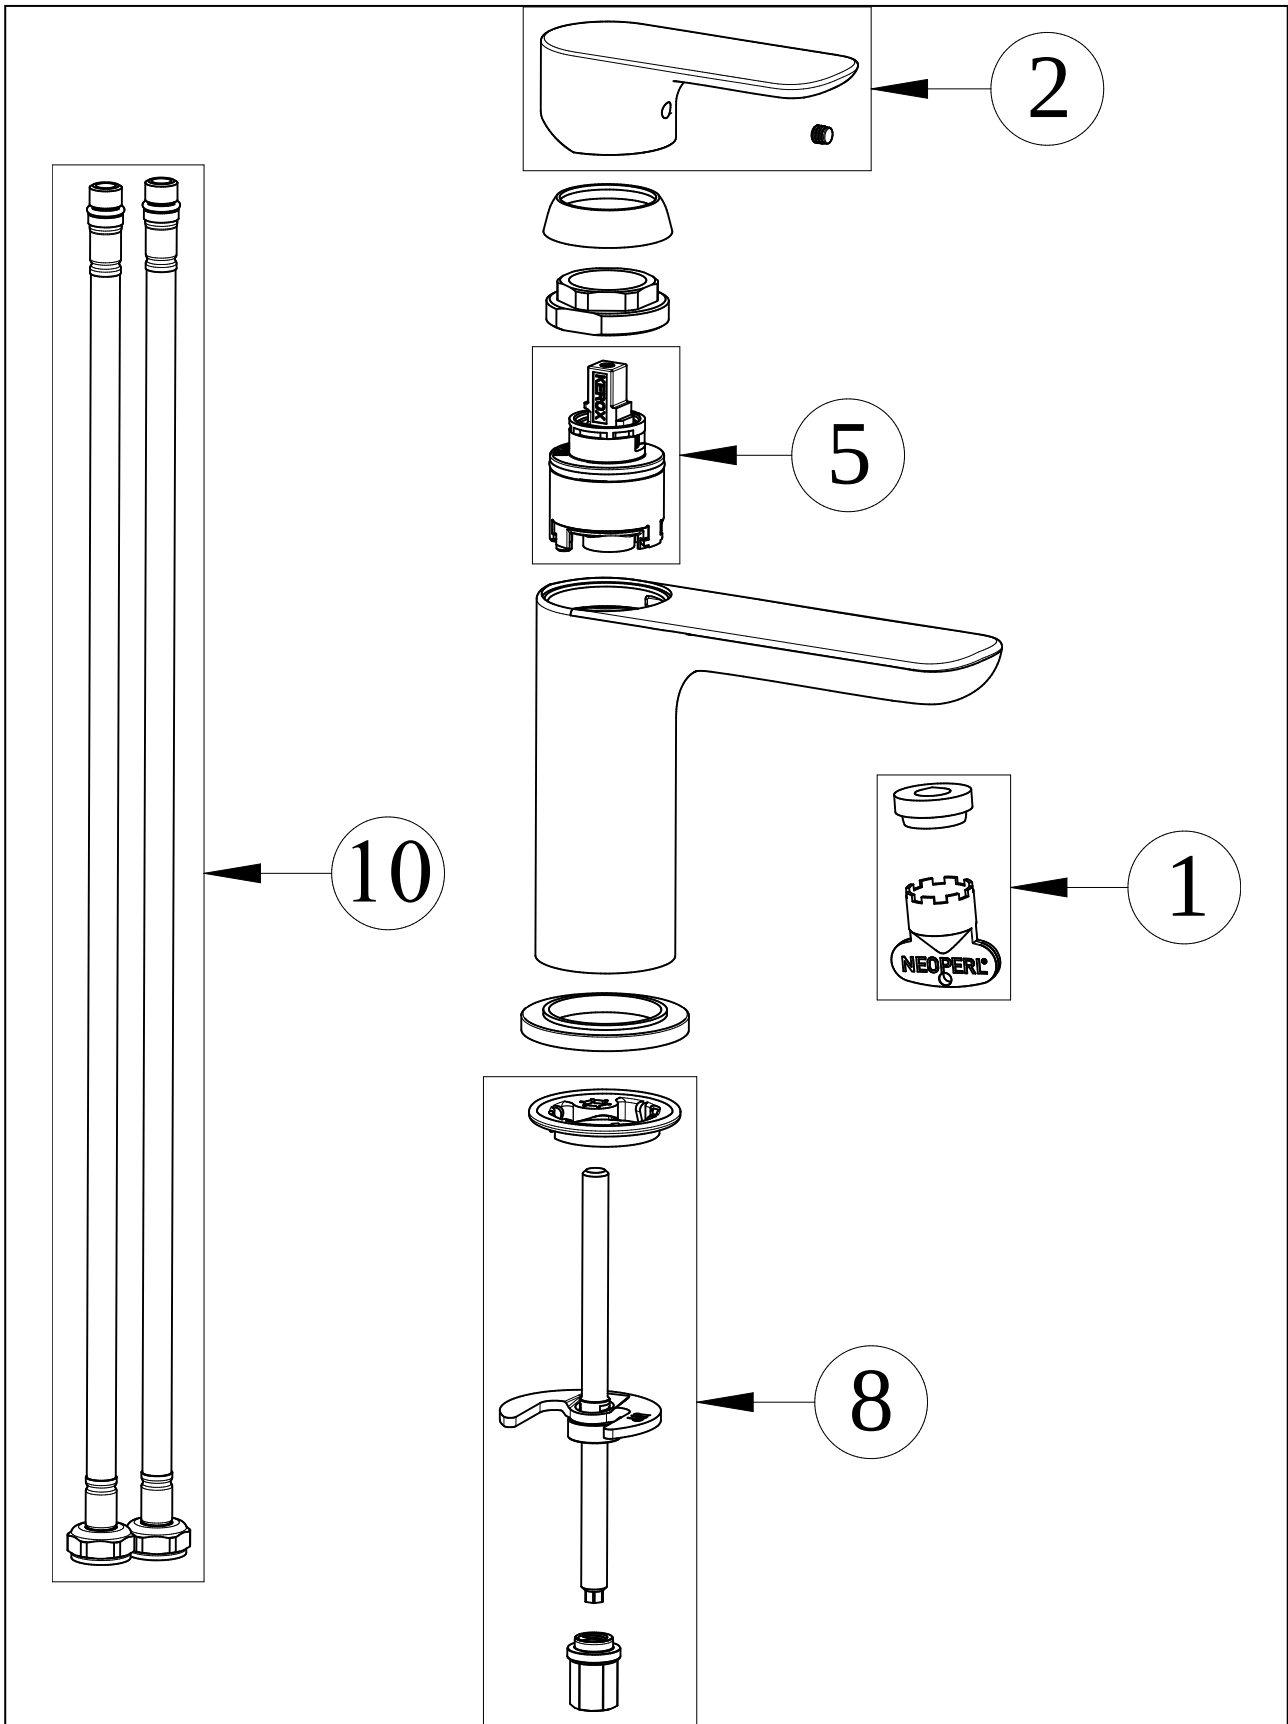

TAPS & FITTINGS O.NOVO

PRODUCT INFORMATION

1 . POSITION

Article number	TVW10400300161
Article title	Villeroy & Boch O.novo Single-lever basin mixer without waste, Chrome
Product designation	Single-lever basin mixer
Collection	O.novo
Assembly / Assembly type	Deck-mounted
Length in mm	150
Width in mm	50
Height in mm	155
Weight in kg	1,69
Surface	glossy
Colour name	Chrome
EAN number	4065467429814
Air plus	An aerator enriches the water with air for a particularly soft, water-saving jet
Easy clean	Longer service life: optimum limescale removal by simply rubbing nozzles and aerators clean
Aqua smart	Sustainable, limited water flow: saving water without sacrificing on performance
Tap smartpressure	Constant water flow rate for washbasin mixers regardless of pressure fluctuations in the piping system
Length of spout in mm	117
Material	Brass
Swivel aerator	No
Thermostat	No
Cool Tap	No

Longer service life: optimum limescale removal by simply rubbing nozzles and aerators clean

Constant water flow rate for washbasin mixers regardless of pressure fluctuations in the piping system

FLOW CHART

EXPLOSION DRAWINGS

BILL OF MATERIALS

No.	Article No.	Description	Quantity
5	TVP00013400000	Cartridge	1
2	TVP10401100061	Handle set	1
8	TVP11400400000	Fastening set	1
10	TVP00000702000	Connecting hoses	1
1	TVP00000100400	Aerator set	1