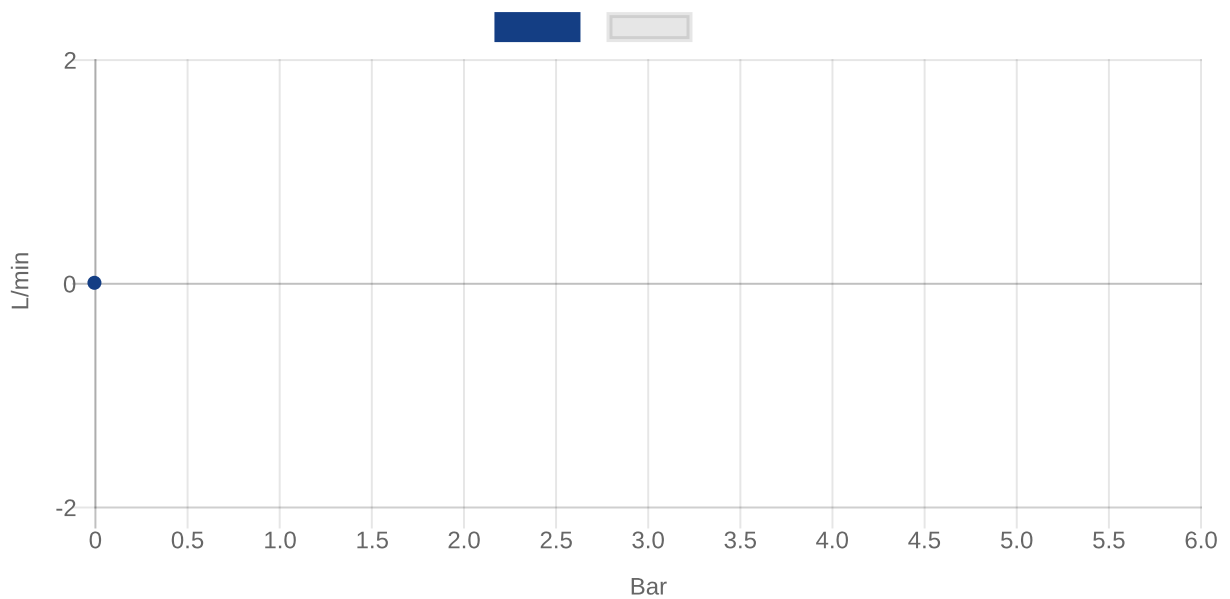

TAPS & FITTINGS O.NOVO

PRODUCT INFORMATION

1 . POSITION

Article number	TVW10400300161
Article title	Villeroy & Boch O.novo Single-lever basin mixer without waste, Chrome
Product designation	Single-lever basin mixer
Collection	O.novo
Assembly / Assembly type	Deck-mounted
Length in mm	150
Width in mm	50
Height in mm	155
Weight in kg	1,69
Surface	glossy
Colour name	Chrome
EAN number	4065467429814
Air plus	An aerator enriches the water with air for a particularly soft, water-saving jet
Easy clean	Longer service life: optimum limescale removal by simply rubbing nozzles and aerators clean
Aqua smart	Sustainable, limited water flow: saving water without sacrificing on performance
Tap smartpressure	Constant water flow rate for washbasin mixers regardless of pressure fluctuations in the piping system
Length of spout in mm	117
Material	Brass
Swivel aerator	No
Thermostat	No
Cool Tap	No

COLOUR

COLOUR DESIGNATION

Chrome

CHARACTERISTICS

An aerator enriches the water with air for a particularly soft, water-saving jet

Sustainable, limited water flow: saving water without sacrificing on performance

Longer service life: optimum limescale removal by simply rubbing nozzles and aerators clean

Constant water flow rate for washbasin mixers regardless of pressure fluctuations in the piping system

FLOW CHART