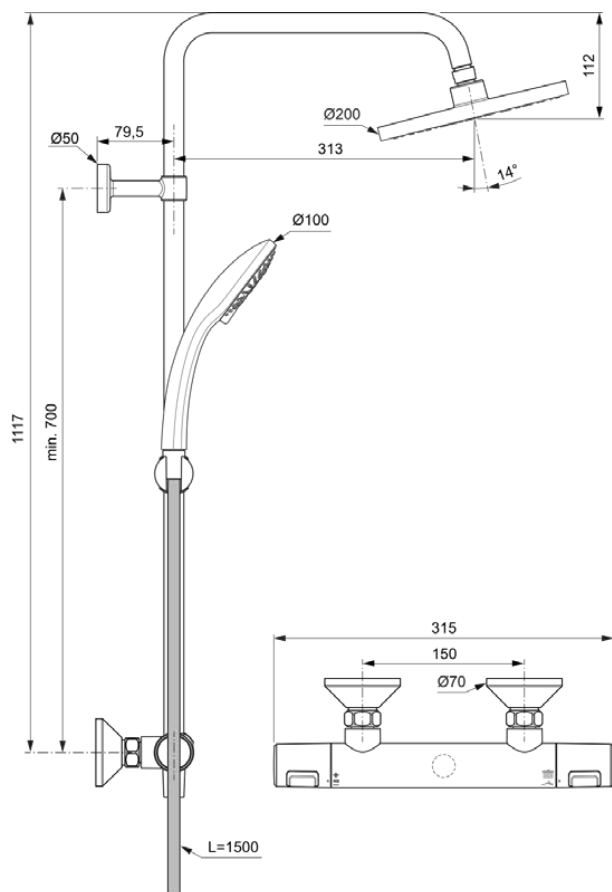

CERATHERM T25

A7209AA

CERATHERM T25 | Exposed shower system 315x492.5x1117 mm in chrome finish, 12.0 l/min (3 bar) | Thermostatic function, Water & Energy savings, Safety stop

Image & drawing

General information

Product type:	Shower systems
Sub product type:	Exposed shower system
Brand:	Ideal Standard
Suite name:	CERATHERM T25
Designer:	Ideal Standard
Colour:	AA - Chrome
Surface finish effect:	glossy
Height (mm):	1117
Width (mm):	315
Length / Projection (mm):	492.5
Fixing method:	Coupling nut
Net weight (kg):	3.40
EAN code:	4015413345798

Included products

B9403AA:	IDEALRAIN Multi function handspray 100x245.5 mm in chrome finish, 8 l/min (3 bar)
BE150AA:	IDEALRAIN Shower hose 1500 mm in chrome finish
A861378AA:	MULTI SUITES - SPARE PARTS Overhead shower in chrome finish

CERATHERM T25

A7209AA

CERATHERM T25 | Exposed shower system 315x492.5x1117 mm in chrome finish, 12.0 l/min (3 bar) | Thermostatic function, Water & Energy savings, Safety stop

Product specifications

Headshower is depth-adjustable:	No
Material:	Metal
Material of handle:	Plastic
Max. flow rate at 3 bar (l):	12.0
Max. flow rate at 3 bar (l) for all outlets:	8/12
Max. flow rate at 3 bar (l) for handspray:	8
Max. flow rate at 3 bar (l) for headshower:	12
Max. operating pressure (bar):	10
Min. operating pressure (bar):	0.5
PVD technology:	No
Shower bar is vertically adjustable:	No
SmartShine:	Yes
Surface cover:	chromium-plated
Surface finish effect:	glossy
Temperature limiter:	Yes
Thermostatic:	Yes
Type of handle:	Rotary knob
Type of temperature control:	Thermostatic
With diverter unit:	Yes
With handspray:	Yes
With handspray set:	No
With head shower:	Yes
With shelve(s):	No
With shower hose:	Yes
With shower kit:	No
With side showers:	No
With sliding set:	Yes
With soap holder:	No
With wall bracket:	No
With wall elbow:	No
Fixing material included:	Yes
Fixing method:	Coupling nut
Handle fixation position:	Top
Mounting method:	Wall