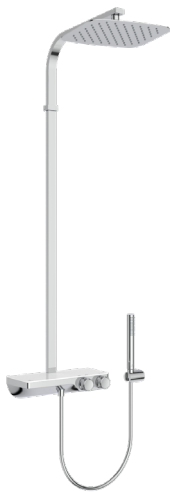

CERATHERM S200

A7332AA

Ceratherm S200 | Exposed shower system 314x465x1134 mm in chrome finish, 12.0 l/min (3 bar) | Safety stop

Image & drawing

General information

Product type:	Shower systems
Sub product type:	Exposed shower system
Brand:	Ideal Standard
Suite name:	Ceratherm S200
Designer:	Ideal Standard
Colour:	AA - Chrome
Surface finish effect:	glossy
Height (mm):	1134
Width (mm):	314
Length / Projection (mm):	465
Fixing method:	S-coupling
Net weight (kg):	6.30
VVS:	722591824
EAN code:	4015413350822

Included products

A3330AA:	IDEALRAIN Shower hose 1600 mm in chrome finish
B0390MY:	IDEALRAIN LUXE Overhead shower 300x53x200 mm in stainless steel finish, 11 l/min (3 bar)

Features

Downloads

- [Declaration of Conformity](#)
- [Installation Guide](#)
- [Spare Parts List](#)

CERATHERM S200

A7332AA

Ceratherm S200 | Exposed shower system 314x465x1134 mm in chrome finish, 12.0 l/min (3 bar) | Safety stop

Product specifications

Max. flow rate at 3 bar (l):	12.0
Max. flow rate at 3 bar (l) for all outlets:	8/12
Max. flow rate at 3 bar (l) for handspray:	8
Max. flow rate at 3 bar (l) for headshower:	12
Max. operating pressure (bar):	10
Min. operating pressure (bar):	0.5
Noise reduced S-Connectors:	No
PVD technology:	No
Shower bar is vertically adjustable:	No
SmartShine:	Yes
Surface cover:	chromium-plated
Surface finish effect:	glossy
Thermostatic:	Yes
Type of handle:	Rotary knob
Type of temperature control:	Manually operated
With S-couplings:	Yes
With check valve:	Yes
With diverter unit:	Yes
With handspray:	Yes
With head shower:	Yes
With shelve(s):	Yes
With shower hose:	Yes
With side showers:	No
With sliding set:	No
With soap holder:	No
Fixing material included:	Yes
Fixing method:	S-coupling
Mounting method:	Wall