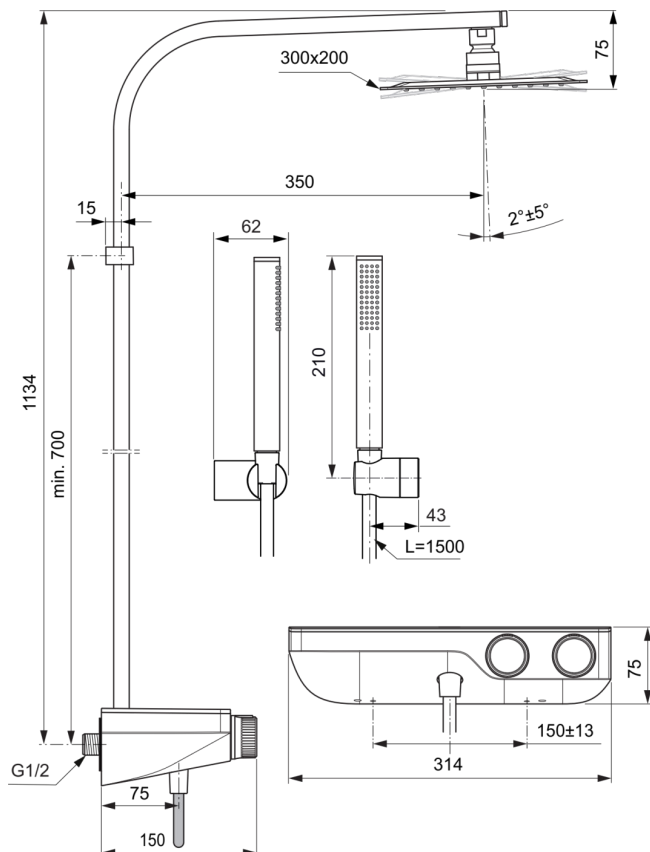

CERATHERM S200

A7332AA

Ceratherm S200 | Exposed shower system 314x465x1134 mm in chrome finish, 12.0 l/min (3 bar) | Safety stop

Image & drawing

General information

Product type:	Shower systems
Sub product type:	Exposed shower system
Brand:	Ideal Standard
Suite name:	Ceratherm S200
Designer:	Ideal Standard
Colour:	AA - Chrome
Surface finish effect:	glossy
Height (mm):	1134
Width (mm):	314
Length / Projection (mm):	465
Fixing method:	S-coupling
Net weight (kg):	6.30
VVS:	722591824
EAN code:	4015413350822

Included products

A3330AA:	IDEALRAIN Shower hose 1600 mm in chrome finish
B0390MY:	IDEALRAIN LUXE Overhead shower 300x53x200 mm in stainless steel finish, 11 l/min (3 bar)

Features

Downloads

- [Declaration of Conformity](#)
- [Installation Guide](#)
- [Spare Parts List](#)

CERATHERM S200

A7332AA

Ceratherm S200 | Exposed shower system 314x465x1134 mm in chrome finish, 12.0 l/min (3 bar) | Safety stop

Product specifications

Max. flow rate at 3 bar (l):	12.0
Max. flow rate at 3 bar (l) for all outlets:	8/12
Max. flow rate at 3 bar (l) for handspray:	8
Max. flow rate at 3 bar (l) for headshower:	12
Max. operating pressure (bar):	10
Min. operating pressure (bar):	0.5
Noise reduced S-Connectors:	No
PVD technology:	No
Shower bar is vertically adjustable:	No
SmartShine:	Yes
Surface cover:	chromium-plated
Surface finish effect:	glossy
Thermostatic:	Yes
Type of handle:	Rotary knob
Type of temperature control:	Manually operated
With S-couplings:	Yes
With check valve:	Yes
With diverter unit:	Yes
With handspray:	Yes
With head shower:	Yes
With shelve(s):	Yes
With shower hose:	Yes
With side showers:	No
With sliding set:	No
With soap holder:	No
Fixing material included:	Yes
Fixing method:	S-coupling
Mounting method:	Wall