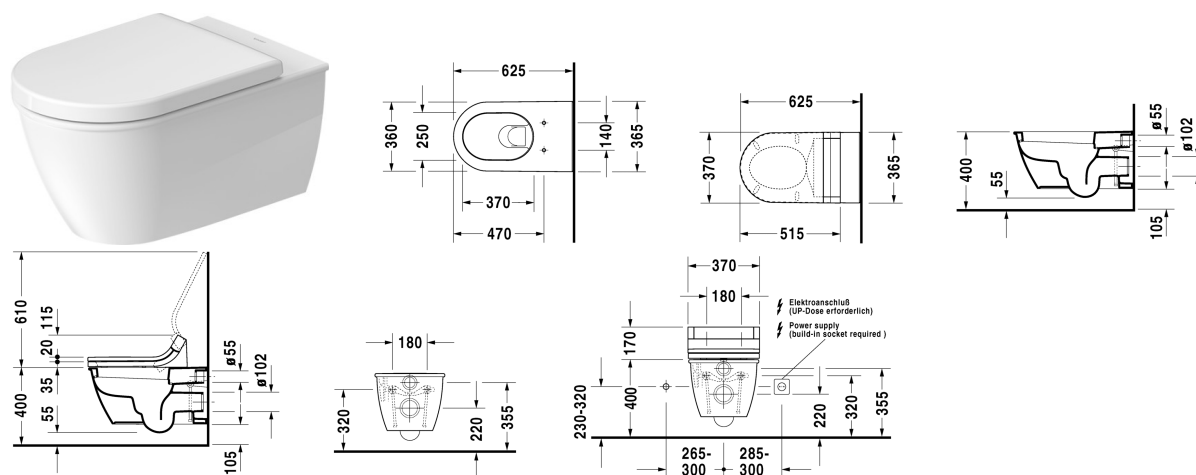

Toilet wall mounted # 254409..00 / 254409..00

| < 370 mm > |

Toilet wall mounted	Dimension	Weight	Order number
washdown model, Durafix included, UWL class 1			
Colors			
00 White Alpin 20 HygieneGlaze (an antibacterial ceramic glaze that provides almost indefinite effectiveness)			
Variant			
♣ 4,5 litre flush	370 x 625 mm	27.400 kg	254409..00
♣ 4,5 litre flush	370 x 625 mm	27.400 kg	254409..00
Infobox			
Durafix for invisible fixation is included in delivery			
Sanitary ceramics with the special WonderGliss surface finish will remain clean and attractive-looking for a long time to come. When ordering WonderGliss please add a "1" as eleventh digit to the model number.			
Accessory for ceramics			
Fixing for wall mounted bidet and wall mounted toilet	Ø 12 x 180 mm	0.200 kg	006500
Accessory			
Noise reduction gasket			005090
Suitable products			
Toilet seat and cover elongated, hinges stainless steel, without automatic closure,			006332