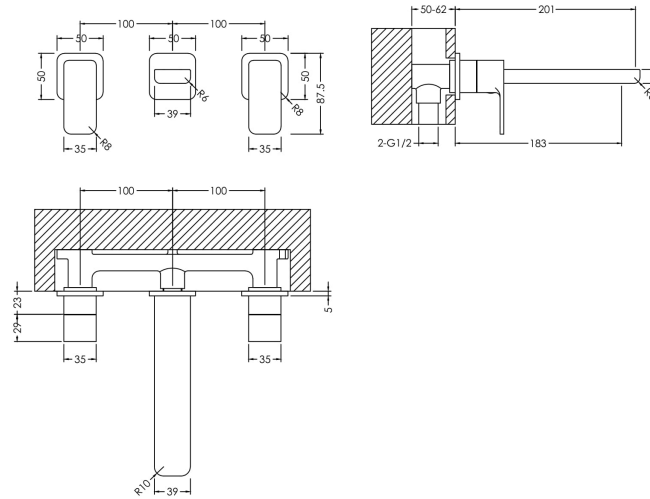

Sales Code: WIN317

Description: Windon W/M 3Th Basin Mixer

Product Dimensions

Height (mm):	75
Width (mm):	250
Depth (mm):	201
Length (mm):	
Nett Weight (kg):	2.24

Packaging Dimensions

Height (mm):	115
Width (mm):	185
Depth (mm):	325
Gross Weight (kg):	2.24

Packaging Data

Box Colour:	White Cardboard Box
Box Qty:	1
Label Size:	100 x 50
Label Colour:	White Label
Label Qty:	1

Outer Box Dimensions (If Applicable)

Height (mm):	600
Width (mm):	390
Depth (mm):	340
Length (mm):	
Gross Weight (kg):	
Barcode:	5056211898245

Product Details

Country of Origin:	China
Fitting Instruction:	No
Product Material:	Brass
Control Type:	Manual
Waste Included:	Waste Not Included
Waste Type:	Not Applicable
WRAS Approval: No	Approval No: N/A
Valve/Cartridge Type:	1/4 Turn Ceramic Disc
Colour/Finish:	Chrome
Mount Type:	Wall
Operating Pressure (bar):	0.2
Flow Rates: (Litres Per Min)	0.1 bar: 5,8 0.5 bar: 11,9 1 bar: 16,9 2 bar: 24 3 bar: 29,3
Pipe Size:	1/2"
Pipe Centres:	100

Sales Code: WIN350

Description: Windon W/M 3Th Basin Mixer With Plate

Product Dimensions

Height (mm):	75
Width (mm):	280
Depth (mm):	199
Length (mm):	
Nett Weight (kg):	2.47

Packaging Dimensions

Height (mm):	115
Width (mm):	185
Depth (mm):	325
Gross Weight (kg):	2.47