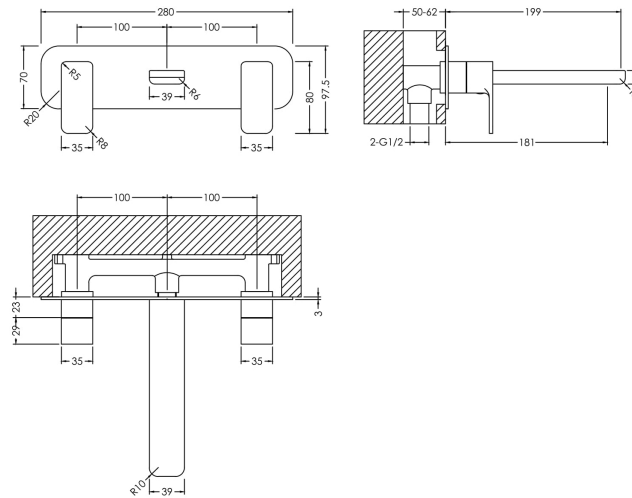

Sales Code: WIN317

Description: Windon W/M 3Th Basin Mixer

Product Dimensions

Height (mm):	75
Width (mm):	250
Depth (mm):	201
Length (mm):	
Nett Weight (kg):	2.24

Packaging Dimensions

Height (mm):	115
Width (mm):	185
Depth (mm):	325
Gross Weight (kg):	2.24

Packaging Data

Box Colour:	White Cardboard Box
Box Qty:	1
Label Size:	100 x 50
Label Colour:	White Label
Label Qty:	1

Outer Box Dimensions (If Applicable)

Height (mm):	600
Width (mm):	390
Depth (mm):	340
Length (mm):	
Gross Weight (kg):	
Barcode:	5056211898245

Product Details

Country of Origin:	China
Fitting Instruction:	No
Product Material:	Brass
Control Type:	Manual
Waste Included:	Waste Not Included
Waste Type:	Not Applicable
WRAS Approval: No	Approval No: N/A
Valve/Cartridge Type:	1/4 Turn Ceramic Disc
Colour/Finish:	Chrome
Mount Type:	Wall
Operating Pressure (bar):	0.2
Flow Rates: (Litres Per Min)	0.1 bar: 5,8 0.5 bar: 11,9 1 bar: 16,9 2 bar: 24 3 bar: 29,3
Pipe Size:	1/2"
Pipe Centres:	100

Sales Code: WIN350

Description: Windon W/M 3Th Basin Mixer With Plate

Product Dimensions

Height (mm):	75
Width (mm):	280
Depth (mm):	199
Length (mm):	
Nett Weight (kg):	2.47

Packaging Dimensions

Height (mm):	115
Width (mm):	185
Depth (mm):	325
Gross Weight (kg):	2.47