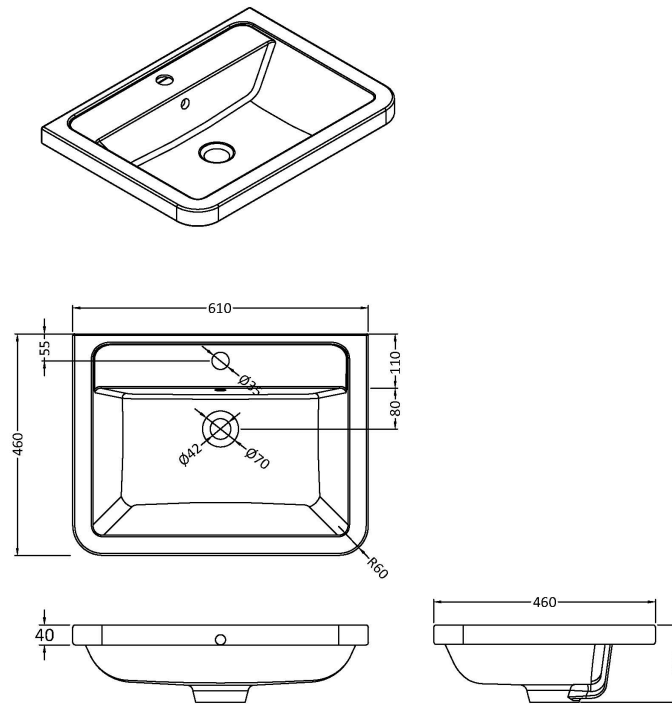

### Product Dimensions

Height (mm):	359
Width (mm):	596
Depth (mm):	445
Nett Weight (kg):	21.5

### Outer Box Dimensions (If Applicable)

Height (mm):	
Width (mm):	
Depth (mm):	
Gross Weight (kg):	
Barcode:	5056462694467

Sales Code: PMB003

Description: 600X450mm Poly Marble Basin

**Product Dimensions**

Height (mm):	450
Width (mm):	600
Depth (mm):	157
Nett Weight (kg):	12.82

**Packaging Dimensions**

Height (mm):	167
Width (mm):	640
Depth (mm):	470
Gross Weight (kg):	12.82

### Product Dimensions

Height (mm):	450
Width (mm):	600
Depth (mm):	157
Nett Weight (kg):	12.82