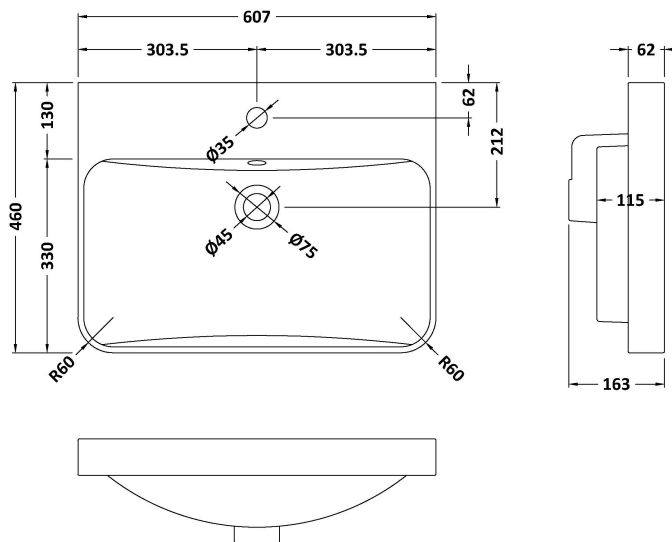

### Outer Box Dimensions (If Applicable)

Height (mm):	
Width (mm):	
Depth (mm):	
Gross Weight (kg):	
Barcode:	5056462694467

### Product Dimensions

Height (mm):	450
Width (mm):	600
Depth (mm):	157
Nett Weight (kg):	12.82

### Outer Box Dimensions (If Applicable)

Height (mm):	
Width (mm):	
Depth (mm):	
Gross Weight (kg):	
Barcode:	5056211875789

### Product Dimensions

Height (mm):	163
Width (mm):	607
Depth (mm):	460
Nett Weight (kg):	12.8