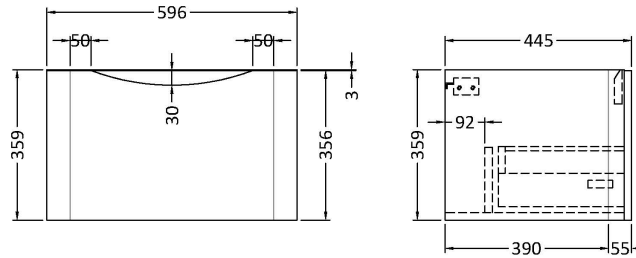

### Product Dimensions

Height (mm):	359
Width (mm):	596
Depth (mm):	445
Nett Weight (kg):	21.5

### Packaging Dimensions

Height (mm):	400
Width (mm):	640
Depth (mm):	480
Gross Weight (kg):	22

### Outer Box Dimensions (If Applicable)

Height (mm):	
Width (mm):	
Depth (mm):	
Gross Weight (kg):	
Barcode:	5056462694467

### Product Dimensions

Height (mm):	450
Width (mm):	600
Depth (mm):	157
Nett Weight (kg):	12.82