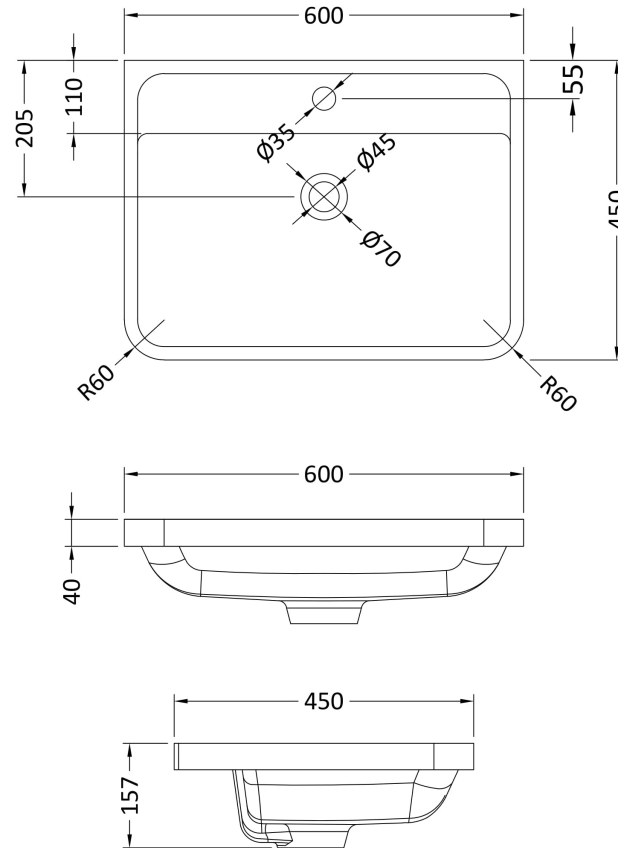

### Product Dimensions

Height (mm):	359
Width (mm):	596
Depth (mm):	445
Nett Weight (kg):	21.5

### Outer Box Dimensions (If Applicable)

Height (mm):	
Width (mm):	
Depth (mm):	
Gross Weight (kg):	
Barcode:	5056462694467

Sales Code: PMB003

Description: 600X450mm Poly Marble Basin

**Product Dimensions**

Height (mm):	450
Width (mm):	600
Depth (mm):	157
Nett Weight (kg):	12.82

**Packaging Dimensions**

Height (mm):	167
Width (mm):	640
Depth (mm):	470
Gross Weight (kg):	12.82

### Product Dimensions

Height (mm):	450
Width (mm):	600
Depth (mm):	157
Nett Weight (kg):	12.82