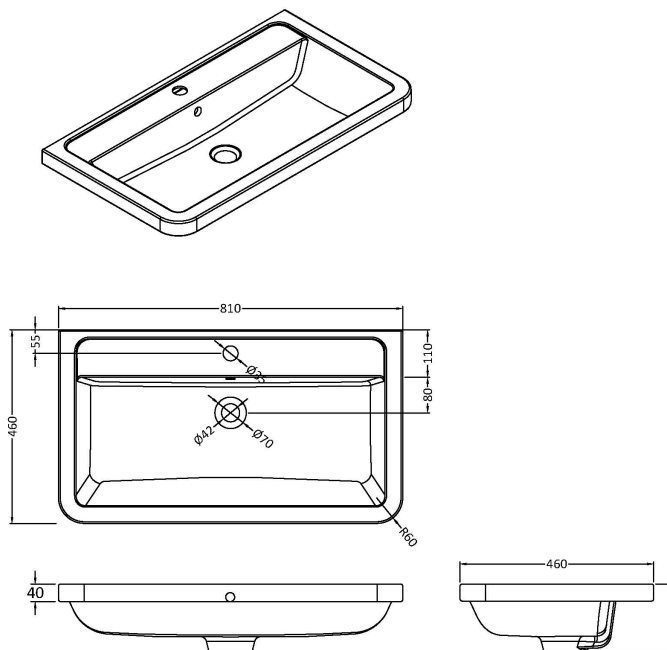

### Product Dimensions

Height (mm):	450
Width (mm):	800
Depth (mm):	157
Nett Weight (kg):	18.12

### Outer Box Dimensions (If Applicable)

Height (mm):	
Width (mm):	
Depth (mm):	
Gross Weight (kg):	
Barcode:	5055369021765

### Product Details

Country of Origin:	China
Fitting Instruction:	No
Certification: CE & UKCA:	No WRAS: N/A WRAS No: N/A
Product Material:	Polymarble
Fixing Supplied:	No

**Pans/Bidets:** Trap Style: Not Applicable Includes Seat: Not Applicable