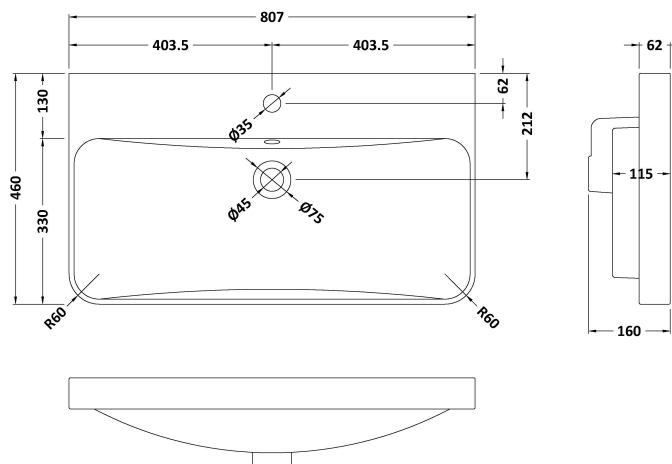

Sales Code: CBM035

Description: 800 X 460 Curved Thin-Edged Basin 1Th

Product Dimensions

Height (mm):	160
Width (mm):	807
Depth (mm):	460
Nett Weight (kg):	18.12

Packaging Dimensions

Height (mm):	470
Width (mm):	840
Depth (mm):	167
Gross Weight (kg):	18.62

Packaging Data

Box Colour:	Brown Cardboard Box - Printed
Box Qty:	1
Label Size:	100 x 50
Label Colour:	White Label
Label Qty:	2

Outer Box Dimensions (If Applicable)

Height (mm):	
Width (mm):	
Depth (mm):	
Gross Weight (kg):	
Barcode:	5056678441473

Product Details

Country of Origin:	China
Fitting Instruction:	No
Certification: CE & UKCA:	No
WRAS:	N/A
WRAS No:	N/A
Product Material:	Vitreous China
Fixing Supplied:	No

Pans/Bidets: Trap Style: Not Applicable Includes Seat: Not Applicable

Seats: Seat Type: Not Applicable Material: Not Applicable
Function: Not Applicable Hinge Type: Not Applicable
Hinge Material: Not Applicable

Cisterns: Operating Type: Not Applicable Fittings: Not Applicable
Lever Type: Not Applicable

Basins: Tap Hole: One Taphole Chain Stay Hole: No
Template: Not Required Waste Type Req: Slotted
Overflow Inc: Yes Overflow Cover: Yes
Inner Bowl Depth (mm): 115 mm