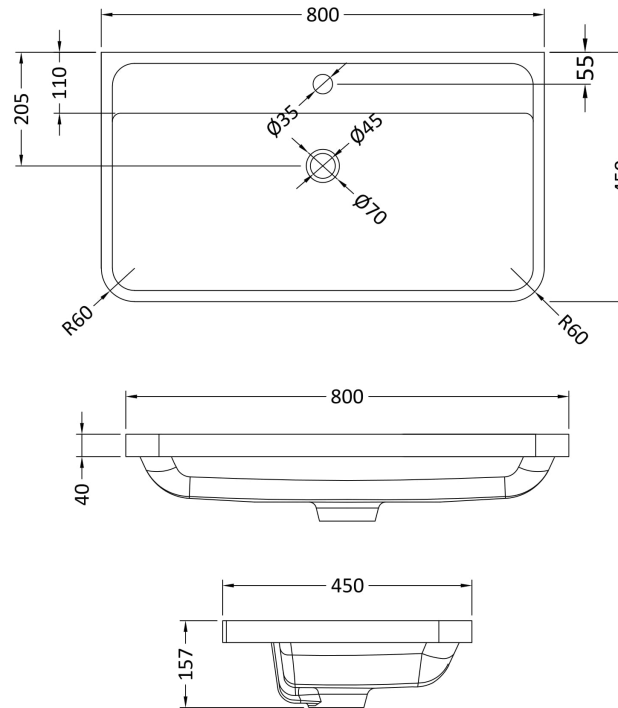

### Product Dimensions

Height (mm):	359
Width (mm):	796
Depth (mm):	445
Nett Weight (kg):	26.5

### Packaging Dimensions

Height (mm):	400
Width (mm):	840
Depth (mm):	480
Gross Weight (kg):	27

### Outer Box Dimensions (If Applicable)

Height (mm):	
Width (mm):	
Depth (mm):	
Gross Weight (kg):	
Barcode:	5056462694610

### Product Dimensions

Height (mm):	450
Width (mm):	800
Depth (mm):	157
Nett Weight (kg):	18.12