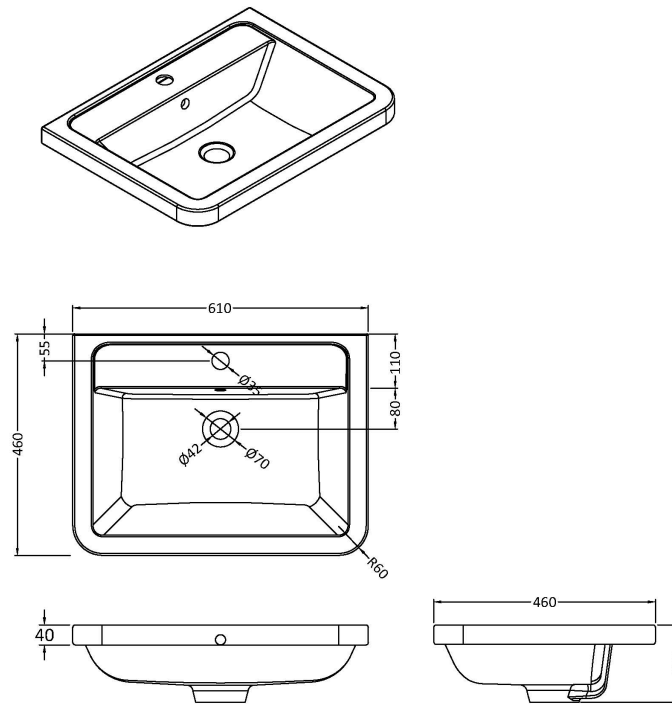

Sales Code: CBM003

Description: Ceramic Basin 610X460

Product Dimensions

Height (mm):	450
Width (mm):	600
Depth (mm):	157
Nett Weight (kg):	12.82

Packaging Dimensions

Height (mm):	470
Width (mm):	640
Depth (mm):	167
Gross Weight (kg):	12.82

Packaging Data

Box Colour:	Brown Cardboard Box - Printed
Box Qty:	1
Label Size:	100 x 50
Label Colour:	White Label
Label Qty:	2

Outer Box Dimensions (If Applicable)

Height (mm):	
Width (mm):	
Depth (mm):	
Gross Weight (kg):	
Barcode:	5056211875789

Product Details

Country of Origin:	China
Fitting Instruction:	No
Certification: CE & UKCA:	No WRAS: N/A WRAS No: N/A
Product Material:	Vitreous China
Fixing Supplied:	No

Pans/Bidets: Trap Style: Not Applicable Includes Seat: Not Applicable

Seats: Seat Type: Not Applicable Material: Not Applicable
Function: Not Applicable Hinge Type: Not Applicable
Hinge Material: Not Applicable

Cisterns: Operating Type: Not Applicable Fittings: Not Applicable
Lever Type: Not Applicable

Basins: Tap Hole: One Taphole Chain Stay Hole: No
Template: Not Required Waste Type Req: Slotted
Overflow Inc: Yes Overflow Cover: Yes
Inner Bowl Depth (mm): 110mm