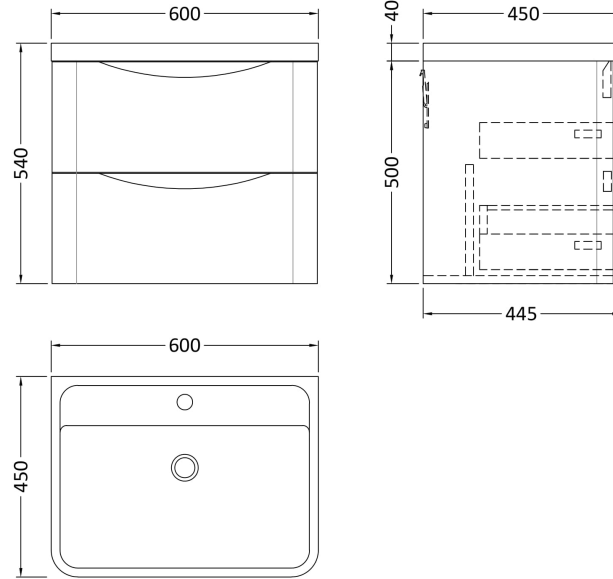

Sales Code: LUN102

Description: 600 W/H 2-Drawer Unit & Polymarble Basin

Packaging Details

Barcode: 5056462646176

Sales Code: SML193

Description: 600 W/H 2-Drawer Unit

Product Dimensions

Height (mm):	500
Width (mm):	596
Depth (mm):	445
Nett Weight (kg):	26.5

Packaging Dimensions

Height (mm):	540
Width (mm):	640
Depth (mm):	480
Gross Weight (kg):	27

Packaging Data

Box Colour:	Brown Cardboard Box - Printed
Box Qty:	1
Label Size:	100 x 50
Label Colour:	White Label
Label Qty:	2

Sales Code: PMB003

Description: 600X450mm Poly Marble Basin

Product Dimensions

Height (mm):	450
Width (mm):	600
Depth (mm):	157
Nett Weight (kg):	12.82

Packaging Dimensions

Height (mm):	167
Width (mm):	640
Depth (mm):	470
Gross Weight (kg):	12.82

Packaging Data

Box Colour:	Brown Cardboard Box - Printed
Box Qty:	1
Label Size:	100 x 50
Label Colour:	White Label
Label Qty:	2

Outer Box Dimensions (If Applicable)

Height (mm):	
Width (mm):	
Depth (mm):	
Gross Weight (kg):	
Barcode:	5055369021734