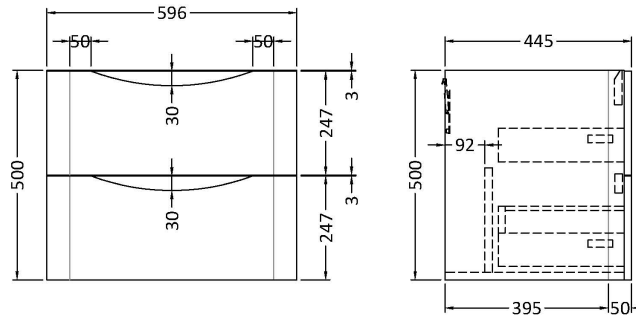

Sales Code: LUN102

Description: 600 W/H 2-Drawer Unit & Polymarble Basin

Packaging Details

Barcode: 5056462646176

Sales Code: SML193

Description: 600 W/H 2-Drawer Unit

Product Dimensions

Height (mm):	500
Width (mm):	596
Depth (mm):	445
Nett Weight (kg):	26.5

Packaging Dimensions

Height (mm):	540
Width (mm):	640
Depth (mm):	480
Gross Weight (kg):	27

Packaging Data

Box Colour:	Brown Cardboard Box - Printed
Box Qty:	1
Label Size:	100 x 50
Label Colour:	White Label
Label Qty:	2

Outer Box Dimensions (If Applicable)

Height (mm):	
Width (mm):	
Depth (mm):	
Gross Weight (kg):	
Barcode:	5056462694511

Product Details

Country of Origin:	China
Fitting Instruction:	No
CE & UKCA:	N/A
FSC Certified Materials:	Yes
Colour:	Satin White
Construction Method:	Cam & Wood Dowel
Construction Type:	Rigid
Cabinet Finish:	MFC Painted Matt
Fascia Finish:	Mdf Painted Matt
Cabinet Thickness (mm):	18
Fascia Thickness (mm):	18
Drawer Included:	Yes
Drawer Type:	80mm High Metal S/C Inc Galler
No of Shelves:	0
Hinge Type:	Not Applicable
Hinge Included:	Not Applicable
Adjustable Legs:	No
Fixings Included:	Yes
Handle Style:	Contemporary
Waste Shroud:	Yes
Handle Included:	Yes
Handle Type:	Inset

Sales Code: PMB003

Description: 600X450mm Poly Marble Basin

Product Dimensions

Height (mm):	450
Width (mm):	600
Depth (mm):	157
Nett Weight (kg):	12.82

Packaging Dimensions

Height (mm):	167
Width (mm):	640
Depth (mm):	470
Gross Weight (kg):	12.82