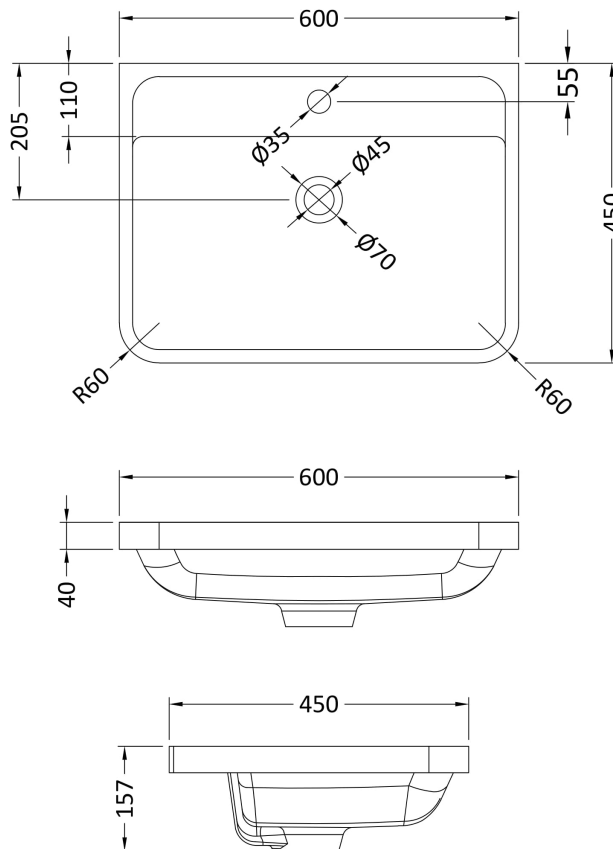

Packaging Dimensions

Height (mm):	540
Width (mm):	640
Depth (mm):	480
Gross Weight (kg):	27

Packaging Data

Box Colour:	Brown Cardboard Box - Printed
Box Qty:	1
Label Size:	100 x 50
Label Colour:	White Label
Label Qty:	2

Outer Box Dimensions (If Applicable)

Height (mm):	
Width (mm):	
Depth (mm):	
Gross Weight (kg):	
Barcode:	5056462694511

Product Details

Country of Origin:	China
Fitting Instruction:	No
CE & UKCA:	N/A
FSC Certified Materials:	Yes
Colour:	Satin White
Construction Method:	Cam & Wood Dowel
Construction Type:	Rigid
Cabinet Finish:	MFC Painted Matt
Fascia Finish:	Mdf Painted Matt
Cabinet Thickness (mm):	18
Fascia Thickness (mm):	18
Drawer Included:	Yes
Drawer Type:	80mm High Metal S/C Inc Galler
No of Shelves:	0
Hinge Type:	Not Applicable
Hinge Included:	Not Applicable
Adjustable Legs:	No
Fixings Included:	Yes
Handle Style:	Contemporary
Waste Shroud:	Yes
Handle Included:	Yes
Handle Type:	Inset

Sales Code: PMB003

Description: 600X450mm Poly Marble Basin

Product Dimensions

Height (mm):	450
Width (mm):	600
Depth (mm):	157
Nett Weight (kg):	12.82

Packaging Dimensions

Height (mm):	167
Width (mm):	640
Depth (mm):	470
Gross Weight (kg):	12.82

Packaging Data

Box Colour:	Brown Cardboard Box - Printed
Box Qty:	1
Label Size:	100 x 50
Label Colour:	White Label
Label Qty:	2

Outer Box Dimensions (If Applicable)

Height (mm):	
Width (mm):	
Depth (mm):	
Gross Weight (kg):	
Barcode:	5055369021734