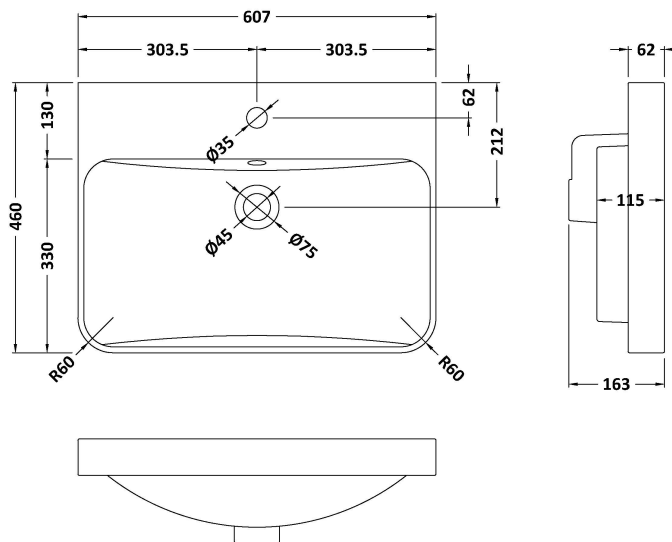

Sales Code: PMB003

Description: 600X450mm Poly Marble Basin

Product Dimensions

Height (mm):	450
Width (mm):	600
Depth (mm):	157
Nett Weight (kg):	12.82

Packaging Dimensions

Height (mm):	167
Width (mm):	640
Depth (mm):	470
Gross Weight (kg):	12.82

Product Dimensions

Height (mm):	450
Width (mm):	600
Depth (mm):	157
Nett Weight (kg):	12.82

Packaging Dimensions

Height (mm):	470
Width (mm):	640
Depth (mm):	167
Gross Weight (kg):	12.82

Packaging Data

Box Colour:	Brown Cardboard Box - Printed
Box Qty:	1
Label Size:	100 x 50
Label Colour:	White Label
Label Qty:	2

Outer Box Dimensions (If Applicable)

Height (mm):	
Width (mm):	
Depth (mm):	
Gross Weight (kg):	
Barcode:	5056211875789

Product Details

Country of Origin:	China
Fitting Instruction:	No
Certification: CE & UKCA:	No WRAS: N/A WRAS No: N/A
Product Material:	Vitreous China
Fixing Supplied:	No

Sales Code: CBM033

Description: 600 X 460 Curved Thin-Edged Basin 1Th

Product Dimensions

Height (mm):	163
Width (mm):	607
Depth (mm):	460
Nett Weight (kg):	12.8

Packaging Dimensions

Height (mm):	470
Width (mm):	640
Depth (mm):	167
Gross Weight (kg):	13.3