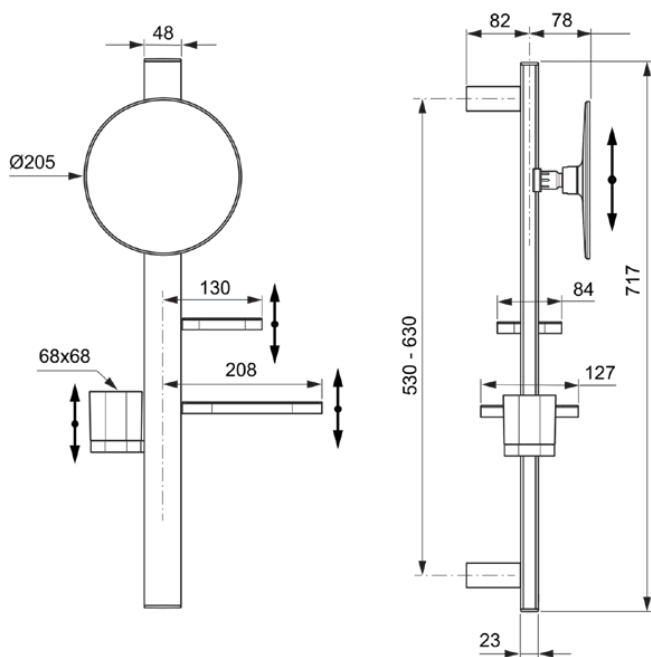

ALU+

BD589RO

Alu+ | Beauty mirror 310.5x160x717 mm in rosé finish | Core elements from Aluminum

Image & drawing

General information

Product type:	Accessories
Sub product type:	Beauty mirror
Brand:	Ideal Standard
Suite name:	Alu+
Designer:	Palomba Serafini Associati
Colour:	RO - Rosé
Surface finish effect:	satin
Height (mm):	717
Width (mm):	310.5
Length / Projection (mm):	160
Fixing method:	Fixing bolts
Net weight (kg):	2.60
EAN code:	3800861117469

Features

Core elements from Aluminum

Downloads

- [Declaration of Conformity](#)
- [Installation Guide](#)
- [Spare Parts List](#)

Product specifications

Adjustable fixing points:	Yes
Amount of shower baskets:	2
Amount of towel bars:	2
Colour code:	RO
Colour description:	rosé
Concealed fixing:	Yes
Handspray height adjustable:	No
Material:	Metal
Frame material:	Metal
Material quality:	Aluminium
PVD technology:	No
Shower bar is vertically adjustable:	No
Surface cover:	wet laquering
Surface finish effect:	satin
With S-couplings:	No
With decorative frame:	Yes
With handspray:	No
With handspray set:	No
With head shower:	No
With lighting:	No

ALU+

BD589RO

Alu+ | Beauty mirror 310.5x160x717 mm in rosé finish | Core elements from Aluminum

Product specifications

With soap dispenser:	No
With shelve(s):	No
With shower basket:	Yes
With shower hose:	No
With shower kit:	No
With side showers:	No
With sliding set:	No
With soap holder:	No
With sponge holder:	No
With towel holder:	Yes
With tumbler:	Yes
With wall bracket:	No
With wall elbow:	No
Fixing method:	Fixing bolts
Mounting method:	Wall