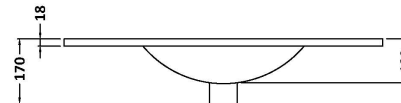

Sales Code: NVM005

Description: Minimalist Basin 800mm

Product Dimensions

Height (mm):	170
Width (mm):	800
Depth (mm):	390
Nett Weight (kg):	16.9

Packaging Dimensions

Height (mm):	400
Width (mm):	820
Depth (mm):	200
Gross Weight (kg):	16.9

Packaging Data

Box Colour:	Brown Cardboard Box - Printed
Box Qty:	1
Label Size:	100 x 50
Label Colour:	White Label
Label Qty:	2

Outer Box Dimensions (If Applicable)

Height (mm):	
Width (mm):	
Depth (mm):	
Gross Weight (kg):	
Barcode:	5055146194675

Product Details

Country of Origin:	China
Fitting Instruction:	No
Certification: CE & UKCA:	No
WRAS:	N/A
WRAS No:	N/A
Product Material:	Vitreous China
Fixing Supplied:	No

Pans/Bidets: Trap Style: Not Applicable Includes Seat: Not Applicable

Seats: Seat Type: Not Applicable Material: Not Applicable
Function: Not Applicable Hinge Type: Not Applicable
Hinge Material: Not Applicable

Cisterns: Operating Type: Not Applicable Fittings: Not Applicable
Lever Type: Not Applicable

Basins: Tap Hole: One Taphole Chain Stay Hole: No
Template: Not Required Waste Type Req: Slotted
Overflow Inc: Yes Overflow Cover: Yes
Inner Bowl Depth (mm): 125mm