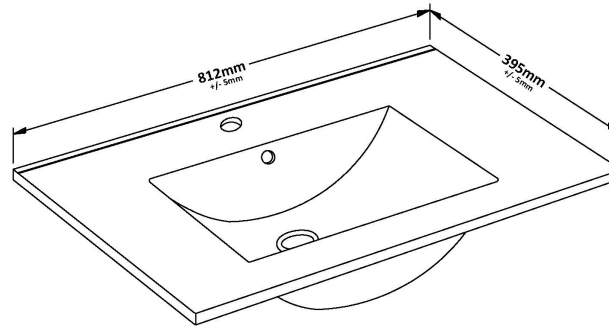

### Product Dimensions

Height (mm):	865
Width (mm):	800
Depth (mm):	383
Nett Weight (kg):	31.5

### Packaging Dimensions

Height (mm):	405
Width (mm):	820
Depth (mm):	885
Gross Weight (kg):	32

### Outer Box Dimensions (If Applicable)

Height (mm):	
Width (mm):	
Depth (mm):	
Gross Weight (kg):	
Barcode:	5055275880708

### Product Dimensions

Height (mm):	170
Width (mm):	800
Depth (mm):	390
Nett Weight (kg):	16.9