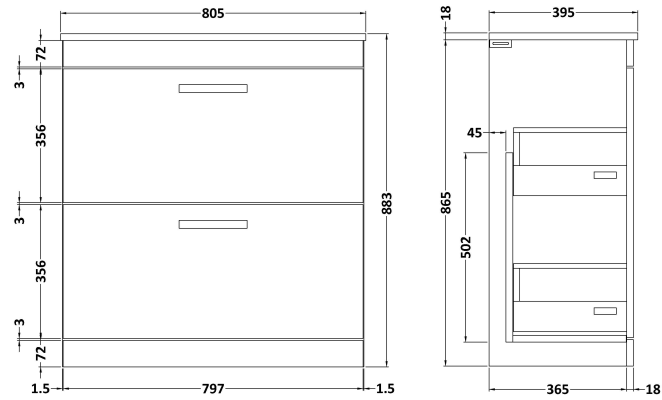

Sales Code: ATH055B

Description: 800 Fs 2-Drawer Vanity & Basin 2

Packaging Details

Barcode: 5056211800460