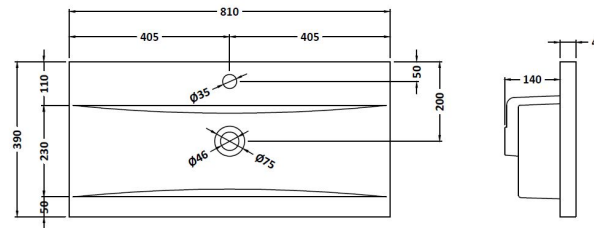

### Outer Box Dimensions (If Applicable)

Height (mm):	
Width (mm):	
Depth (mm):	
Gross Weight (kg):	
Barcode:	5055275880708

### Product Dimensions

Height (mm):	170
Width (mm):	800
Depth (mm):	390
Nett Weight (kg):	16.9

### Outer Box Dimensions (If Applicable)

Height (mm):	
Width (mm):	
Depth (mm):	
Gross Weight (kg):	
Barcode:	5055146194675

### Product Dimensions

Height (mm):	180
Width (mm):	810
Depth (mm):	390
Nett Weight (kg):	15