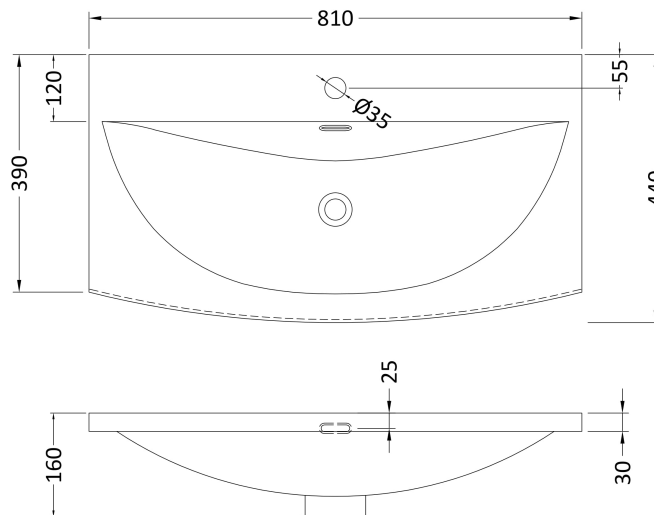

Sales Code: NVM045

Description: 800 Curved Basin 1Th

Product Dimensions

Height (mm):	160
Width (mm):	810
Depth (mm):	440
Nett Weight (kg):	15

Packaging Dimensions

Height (mm):	190
Width (mm):	830
Depth (mm):	415
Gross Weight (kg):	15.5

Packaging Data

Box Colour:	Brown Cardboard Box
Box Qty:	1
Label Size:	100 x 50
Label Colour:	White Label
Label Qty:	2

Outer Box Dimensions (If Applicable)

Height (mm):	
Width (mm):	
Depth (mm):	
Gross Weight (kg):	
Barcode:	5056462620978

Product Details

Country of Origin:	China
Fitting Instruction:	No
Certification: CE & UKCA: No	WRAS: N/A WRAS No: N/A
Product Material:	Vitreous China
Fixing Supplied:	No

Pans/Bidets: Trap Style: Not Applicable Includes Seat: Not Applicable

Seats: Seat Type: Not Applicable Material: Not Applicable
Function: Not Included Hinge Type: Not Relevant
Hinge Material: Not Applicable

Cisterns: Operating Type: Not Applicable Fittings: None Included
Lever Type: Not Applicable

Basins: Tap Hole: One Taphole Chain Stay Hole: No
Template: Not Required Waste Type Req: Slotted
Overflow Inc: Not Applicable Overflow Cover: Yes
Inner Bowl Depth (mm): 125mm