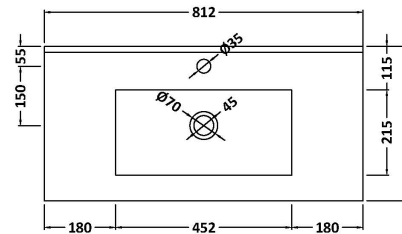

### Product Dimensions

Height (mm):	865
Width (mm):	800
Depth (mm):	383
Nett Weight (kg):	31.5

### Packaging Dimensions

Height (mm):	405
Width (mm):	820
Depth (mm):	885
Gross Weight (kg):	32

### Outer Box Dimensions (If Applicable)

Height (mm):	
Width (mm):	
Depth (mm):	
Gross Weight (kg):	
Barcode:	5055275880708

### Product Dimensions

Height (mm):	170
Width (mm):	800
Depth (mm):	390
Nett Weight (kg):	16.9