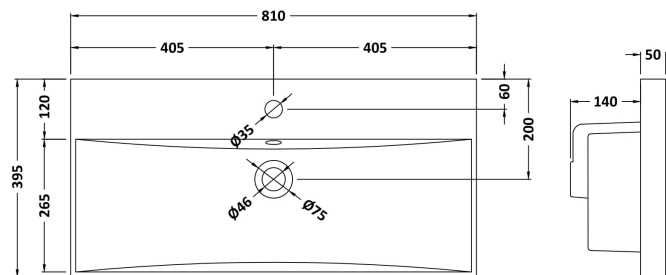

Sales Code: NVM035

Description: 800 Thin Edged Basin 1Th

Product Dimensions

Height (mm):	170
Width (mm):	810
Depth (mm):	395
Nett Weight (kg):	14.5

Packaging Dimensions

Height (mm):	190
Width (mm):	830
Depth (mm):	415
Gross Weight (kg):	15

Packaging Data

Box Colour:	Brown Cardboard Box
Box Qty:	1
Label Size:	100 x 50
Label Colour:	White Label
Label Qty:	2

Outer Box Dimensions (If Applicable)

Height (mm):	
Width (mm):	
Depth (mm):	
Gross Weight (kg):	
Barcode:	5056211853435

Product Details

Country of Origin:	China
Fitting Instruction:	No
Certification: CE & UKCA:	No
WRAS:	N/A
WRAS No:	N/A
Product Material:	Vitreous China
Fixing Supplied:	No

Pans/Bidets: Trap Style: Not Applicable Includes Seat: Not Applicable

Seats: Seat Type: Not Applicable Material: Not Applicable
Function: Not Included Hinge Type: Not Relevant
Hinge Material: Not Applicable

Cisterns: Operating Type: Not Applicable Fittings: None Included
Lever Type: Not Applicable

Basins: Tap Hole: One Taphole Chain Stay Hole: No
Template: Not Required Waste Type Req: Slotted
Overflow Inc: Not Applicable Overflow Cover: Yes
Inner Bowl Depth (mm): 125mm