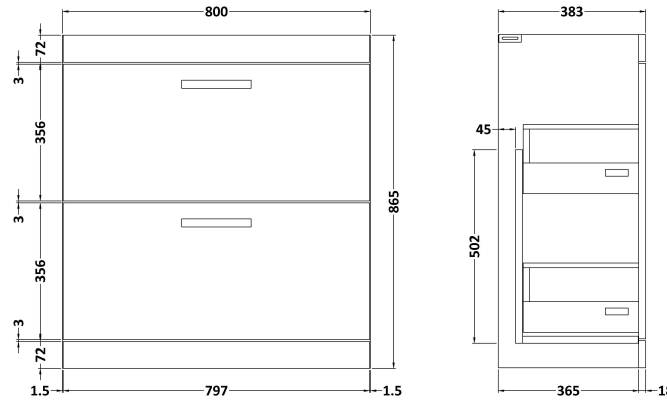

### Product Dimensions

Height (mm):	865
Width (mm):	800
Depth (mm):	383
Nett Weight (kg):	31.5

### Packaging Dimensions

Height (mm):	405
Width (mm):	820
Depth (mm):	885
Gross Weight (kg):	32

### Product Dimensions

Height (mm):	170
Width (mm):	800
Depth (mm):	390
Nett Weight (kg):	16.9

### Product Dimensions

Height (mm):	180
Width (mm):	810
Depth (mm):	390
Nett Weight (kg):	15