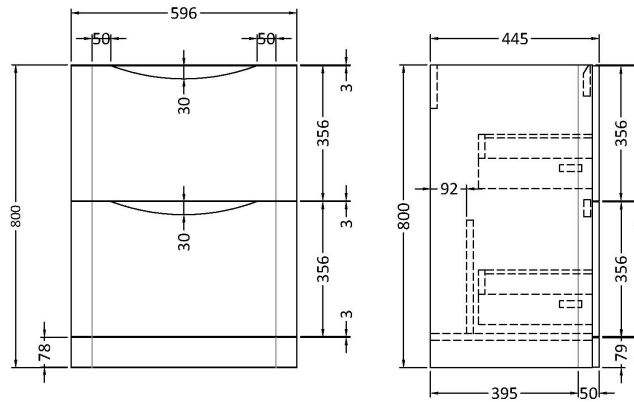

Sales Code: LUN101

Description: 600 F/S 2-Drawer Unit & Polymarble Basin

Packaging Details

Barcode: 5056462646077

Sales Code: SML133

Description: 600 F/S 2-Drawer Unit

Product Dimensions

Height (mm):	800
Width (mm):	596
Depth (mm):	445
Nett Weight (kg):	33.5

Packaging Dimensions

Height (mm):	840
Width (mm):	640
Depth (mm):	480
Gross Weight (kg):	34

Packaging Data

Box Colour:	Brown Cardboard Box - Printed
Box Qty:	1
Label Size:	100 x 50
Label Colour:	White Label
Label Qty:	2

Outer Box Dimensions (If Applicable)

Height (mm):	
Width (mm):	
Depth (mm):	
Gross Weight (kg):	
Barcode:	5056462694412

Product Details

Country of Origin:	China
Fitting Instruction:	No
CE & UKCA:	N/A
FSC Certified Materials:	Yes
Colour:	Satin White
Construction Method:	Cam & Wood Dowel
Construction Type:	Rigid
Cabinet Finish:	MFC Painted Matt
Fascia Finish:	Mdf Painted Matt
Cabinet Thickness (mm):	18
Fascia Thickness (mm):	18
Drawer Included:	Yes
Drawer Type:	80mm High Metal S/C Inc Galler
No of Shelves:	Not Applicable
Hinge Type:	Not Applicable
Hinge Included:	Not Applicable
Adjustable Legs:	No
Fixings Included:	Yes
Handle Style:	Contemporary
Waste Shroud:	Yes
Handle Included:	Yes
Handle Type:	Inset

Sales Code: PMB003

Description: 600X450mm Poly Marble Basin

Product Dimensions

Height (mm):	450
Width (mm):	600
Depth (mm):	157
Nett Weight (kg):	12.82

Packaging Dimensions

Height (mm):	167
Width (mm):	640
Depth (mm):	470
Gross Weight (kg):	12.82