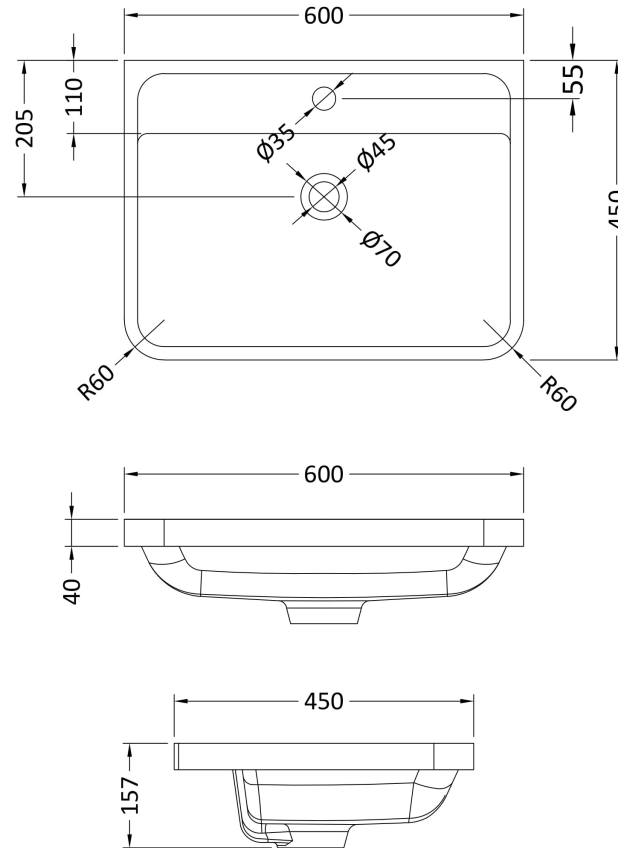

Packaging Dimensions

Height (mm):	840
Width (mm):	640
Depth (mm):	480
Gross Weight (kg):	34

Packaging Data

Box Colour:	Brown Cardboard Box - Printed
Box Qty:	1
Label Size:	100 x 50
Label Colour:	White Label
Label Qty:	2

Outer Box Dimensions (If Applicable)

Height (mm):	
Width (mm):	
Depth (mm):	
Gross Weight (kg):	
Barcode:	5056462694412

Product Details

Country of Origin:	China
Fitting Instruction:	No
CE & UKCA:	N/A
FSC Certified Materials:	Yes
Colour:	Satin White
Construction Method:	Cam & Wood Dowel
Construction Type:	Rigid
Cabinet Finish:	MFC Painted Matt
Fascia Finish:	Mdf Painted Matt
Cabinet Thickness (mm):	18
Fascia Thickness (mm):	18
Drawer Included:	Yes
Drawer Type:	80mm High Metal S/C Inc Galler
No of Shelves:	Not Applicable
Hinge Type:	Not Applicable
Hinge Included:	Not Applicable
Adjustable Legs:	No
Fixings Included:	Yes
Handle Style:	Contemporary
Waste Shroud:	Yes
Handle Included:	Yes
Handle Type:	Inset

Sales Code: PMB003

Description: 600X450mm Poly Marble Basin

Product Dimensions

Height (mm):	450
Width (mm):	600
Depth (mm):	157
Nett Weight (kg):	12.82

Packaging Dimensions

Height (mm):	167
Width (mm):	640
Depth (mm):	470
Gross Weight (kg):	12.82

Packaging Data

Box Colour:	Brown Cardboard Box - Printed
Box Qty:	1
Label Size:	100 x 50
Label Colour:	White Label
Label Qty:	2

Outer Box Dimensions (If Applicable)

Height (mm):	
Width (mm):	
Depth (mm):	
Gross Weight (kg):	
Barcode:	5055369021734