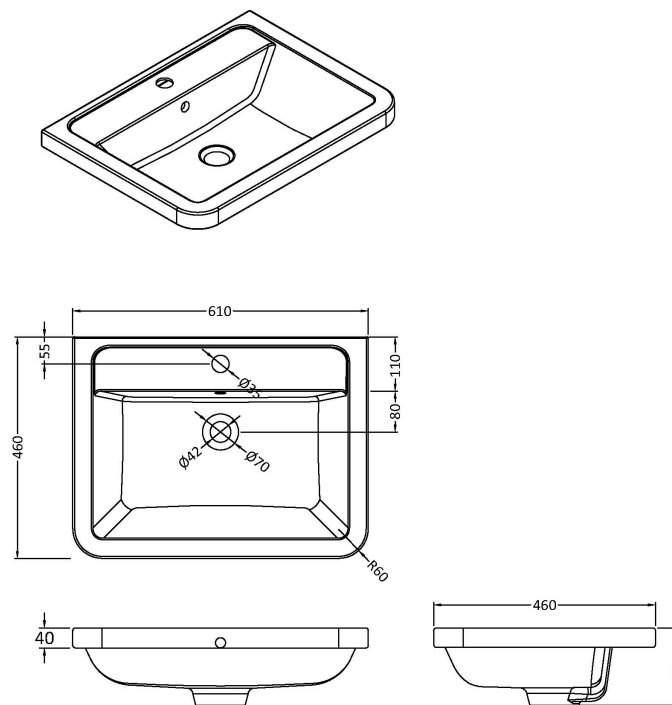

Sales Code: PMB003

Description: 600X450mm Poly Marble Basin

Product Dimensions

Height (mm):	450
Width (mm):	600
Depth (mm):	157
Nett Weight (kg):	12.82

Packaging Dimensions

Height (mm):	167
Width (mm):	640
Depth (mm):	470
Gross Weight (kg):	12.82

Packaging Data

Box Colour:	Brown Cardboard Box - Printed
Box Qty:	1
Label Size:	100 x 50
Label Colour:	White Label
Label Qty:	2

Outer Box Dimensions (If Applicable)

Height (mm):	
Width (mm):	
Depth (mm):	
Gross Weight (kg):	
Barcode:	5055369021734

Product Details

Country of Origin:	China
Fitting Instruction:	No
Certification: CE & UKCA: No	WRAS: N/A WRAS No: N/A
Product Material:	Polymarble
Fixing Supplied:	No

Pans/Bidets: Trap Style: Not Applicable Includes Seat: Not Applicable

Product Dimensions

Height (mm):	450
Width (mm):	600
Depth (mm):	157
Nett Weight (kg):	12.82

Packaging Dimensions

Height (mm):	470
Width (mm):	640
Depth (mm):	167
Gross Weight (kg):	12.82

Packaging Data

Box Colour:	Brown Cardboard Box - Printed
Box Qty:	1
Label Size:	100 x 50
Label Colour:	White Label
Label Qty:	2