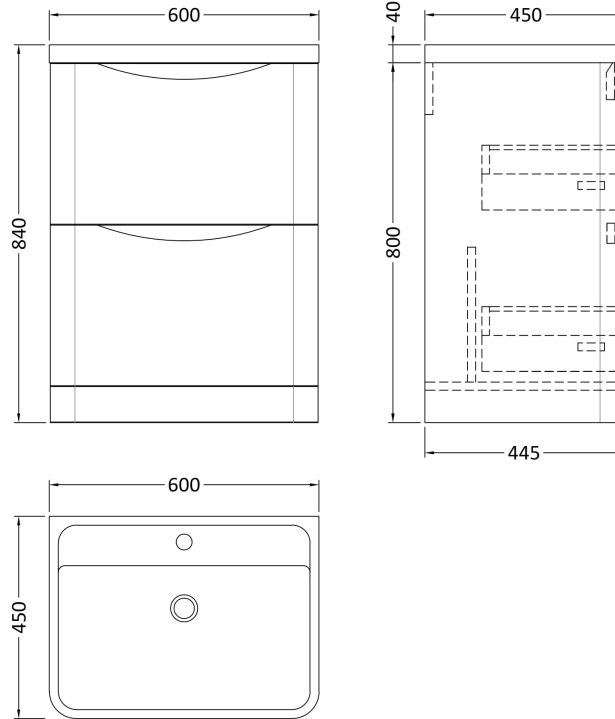

Sales Code: LUN101

Description: 600 F/S 2-Drawer Unit & Polymarble Basin

Packaging Details

Barcode: 5056462646077

Sales Code: SML133

Description: 600 F/S 2-Drawer Unit

Product Dimensions

Height (mm):	800
Width (mm):	596
Depth (mm):	445
Nett Weight (kg):	33.5

Packaging Dimensions

Height (mm):	840
Width (mm):	640
Depth (mm):	480
Gross Weight (kg):	34

Packaging Data

Box Colour:	Brown Cardboard Box - Printed
Box Qty:	1
Label Size:	100 x 50
Label Colour:	White Label
Label Qty:	2

Sales Code: PMB003

Description: 600X450mm Poly Marble Basin

Product Dimensions

Height (mm):	450
Width (mm):	600
Depth (mm):	157
Nett Weight (kg):	12.82

Packaging Dimensions

Height (mm):	167
Width (mm):	640
Depth (mm):	470
Gross Weight (kg):	12.82

Packaging Data

Box Colour:	Brown Cardboard Box - Printed
Box Qty:	1
Label Size:	100 x 50
Label Colour:	White Label
Label Qty:	2

Outer Box Dimensions (If Applicable)

Height (mm):	
Width (mm):	
Depth (mm):	
Gross Weight (kg):	
Barcode:	5055369021734