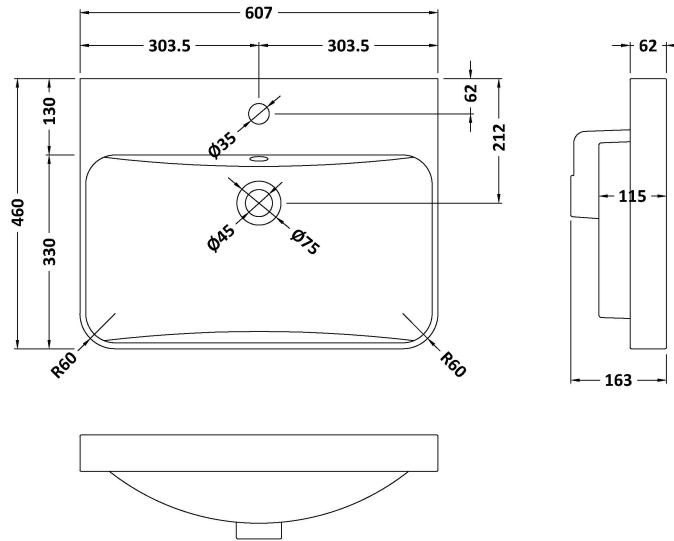

Product Dimensions

Height (mm):	450
Width (mm):	600
Depth (mm):	157
Nett Weight (kg):	12.82

Packaging Dimensions

Height (mm):	470
Width (mm):	640
Depth (mm):	167
Gross Weight (kg):	12.82

Packaging Data

Box Colour:	Brown Cardboard Box - Printed
Box Qty:	1
Label Size:	100 x 50
Label Colour:	White Label
Label Qty:	2

Outer Box Dimensions (If Applicable)

Height (mm):	
Width (mm):	
Depth (mm):	
Gross Weight (kg):	
Barcode:	5056211875789

Product Details

Country of Origin:	China
Fitting Instruction:	No
Certification: CE & UKCA:	No WRAS: N/A WRAS No: N/A
Product Material:	Vitreous China
Fixing Supplied:	No

Cisterns: Operating Type: Not Applicable Fittings: Not Applicable
Lever Type: Not Applicable

Basins: Tap Hole: One Taphole Chain Stay Hole: No
Template: Not Required Waste Type Req: Slotted
Overflow Inc: Yes Overflow Cover: Yes
Inner Bowl Depth (mm): 110mm

Sales Code: CBM033

Description: 600 X 460 Curved Thin-Edged Basin 1Th

Product Dimensions

Height (mm):	163
Width (mm):	607
Depth (mm):	460
Nett Weight (kg):	12.8

Packaging Dimensions

Height (mm):	470
Width (mm):	640
Depth (mm):	167
Gross Weight (kg):	13.3