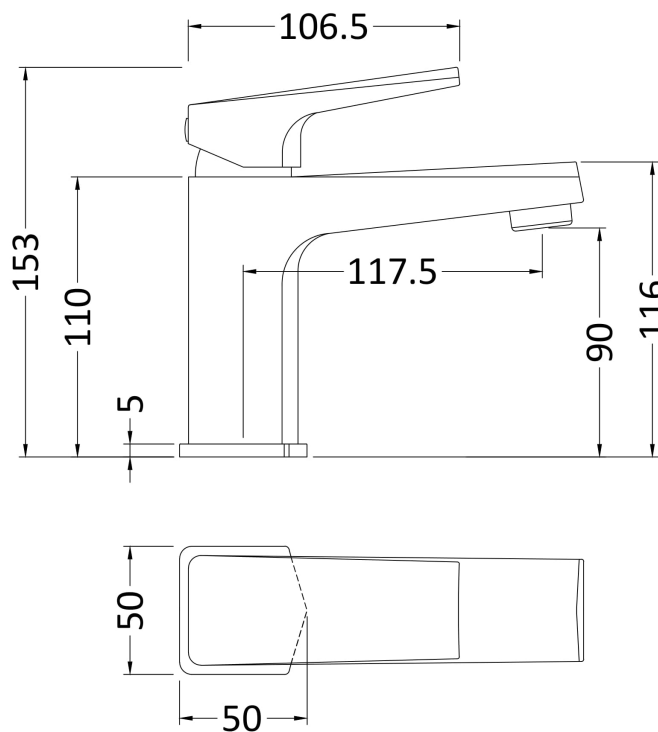

Sales Code: HDY305

Description: Hardy Mono Basin Mixer With Waste

Product Dimensions

Height (mm):	153
Width (mm):	50
Depth (mm):	155
Length (mm):	
Nett Weight (kg):	1.52

Packaging Dimensions

Height (mm):	100
Width (mm):	170
Depth (mm):	190
Gross Weight (kg):	1.52

Packaging Data

Box Colour:	White Cardboard Box
Box Qty:	1
Label Size:	100 x 50
Label Colour:	White Label
Label Qty:	2

Outer Box Dimensions (If Applicable)

Height (mm):	100
Width (mm):	195
Depth (mm):	170
Length (mm):	
Gross Weight (kg):	
Barcode:	5055275883037

Product Details

Country of Origin:	China
Fitting Instruction:	No
Product Material:	Brass
Control Type:	Manual
Waste Included:	Waste Included
Waste Type:	Push Button
WRAS Approval:	No
Approval No:	N/A
Valve/Cartridge Type:	Single Lever Cartridge
Colour/Finish:	Chrome
Mount Type:	Deck
Operating Pressure (bar):	0.5

Flow Rates: (Litres Per Min)	0.1 bar: 3	0.5 bar: 7.1	1 bar: 10.3	2 bar: 14.7	3 bar: 18.2
Pipe Size:	15 mm				
Pipe Centres:	N/A				