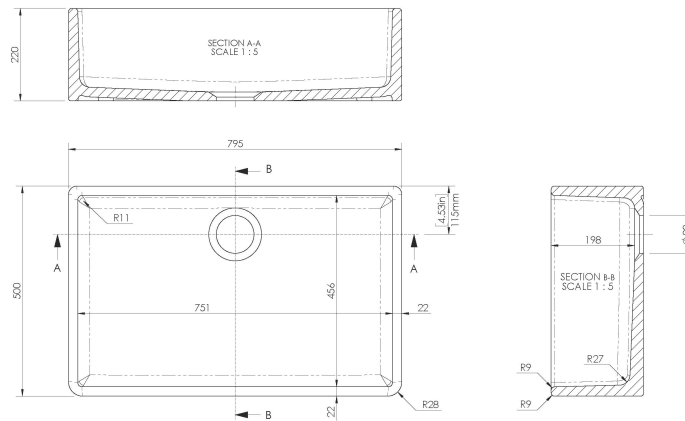

Sales Code: BU10032

Description: Butler Sink 795X500x220

Product Dimensions

Height (mm):	220
Width (mm):	795
Depth (mm):	500
Nett Weight (kg):	40.5

Packaging Dimensions

Height (mm):	237
Width (mm):	814
Depth (mm):	507
Gross Weight (kg):	41

Packaging Data

Box Colour:	Brown Cardboard Box
Box Qty:	1
Label Size:	100 x 50
Label Colour:	White Label
Label Qty:	2

Outer Box Dimensions (If Applicable)

Height (mm):	
Width (mm):	
Depth (mm):	
Gross Weight (kg):	
Barcode:	5056462649306

Product Details

Country of Origin:	Utd.Arab.Emir.	
Fitting Instruction:	No	
Certification: CE & UKCA:	WRAS:	WRAS No:
Product Material:		
Fixing Supplied:		

Pans/Bidets: Trap Style: Includes Seat:

Seats: Seat Type: Material:
Function: Hinge Type:
Hinge Material:

Cisterns: Operating Type: Fittings:
Lever Type:

Basins: Tap Hole: Chain Stay Hole:
Template: Waste Type Req:
Overflow Inc: Overflow Cover:
Inner Bowl Depth (mm): 198