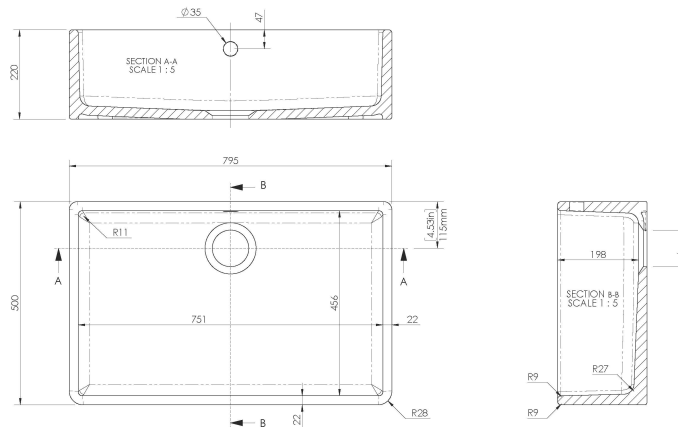

**Sales Code:** BU10132

**Description:** Butler Sink C/W Of 795X500x220

**Product Dimensions**

Height (mm):	220
Width (mm):	795
Depth (mm):	500
Nett Weight (kg):	40.5

**Packaging Dimensions**

Height (mm):	237
Width (mm):	814
Depth (mm):	507
Gross Weight (kg):	41

**Packaging Data**

Box Colour:	Brown Cardboard Box
Box Qty:	1
Label Size:	100 x 50
Label Colour:	White Label
Label Qty:	2

**Outer Box Dimensions (If Applicable)**

Height (mm):	
Width (mm):	
Depth (mm):	
Gross Weight (kg):	
Barcode:	5056462649313

**Product Details**

Country of Origin:	Utd.Arab.Emir.	
Fitting Instruction:	No	
Certification: CE & UKCA:	WRAS:	WRAS No:
Product Material:		
Fixing Supplied:		

**Pans/Bidets:** Trap Style: Includes Seat:

**Seats:** Seat Type: Material:  
 Function: Hinge Type:  
 Hinge Material:

**Cisterns:** Operating Type: Fittings:  
 Lever Type:

**Basins:** Tap Hole: Chain Stay Hole:  
 Template: Waste Type Req:  
 Overflow Inc: Overflow Cover:  
 Inner Bowl Depth (mm): 198