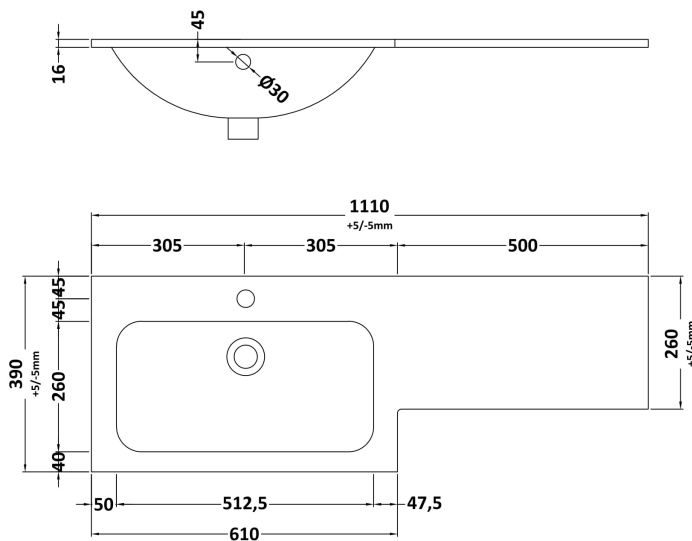

Product Dimensions

Height (mm):	
Width (mm):	
Depth (mm):	
Nett Weight (kg):	16.5

Packaging Dimensions

Height (mm):	200
Width (mm):	1175
Depth (mm):	460
Gross Weight (kg):	17

Packaging Data

Box Colour:	
Box Qty:	
Label Size:	x
Label Colour:	
Label Qty:	

Outer Box Dimensions (If Applicable)

Height (mm):	
Width (mm):	
Depth (mm):	
Gross Weight (kg):	
Barcode:	5056678424322

Product Details

Country of Origin:	China
Fitting Instruction:	No
Certification: CE & UKCA:	WRAS: WRAS No:
Product Material:	
Fixing Supplied:	

Sales Code: SBM911L

Description: L Shaped Basin Lh 1T/H

Product Dimensions

Height (mm):
 Width (mm):
 Depth (mm):
 Nett Weight (kg): 16.5

Packaging Dimensions

Height (mm): 200
 Width (mm): 1175
 Depth (mm): 460
 Gross Weight (kg): 17

Packaging Data

Box Colour:
 Box Qty:
 Label Size: x
 Label Colour:
 Label Qty:

Outer Box Dimensions (If Applicable)

Height (mm):
 Width (mm):
 Depth (mm):
 Gross Weight (kg):
 Barcode: 5056678424315

Product Details