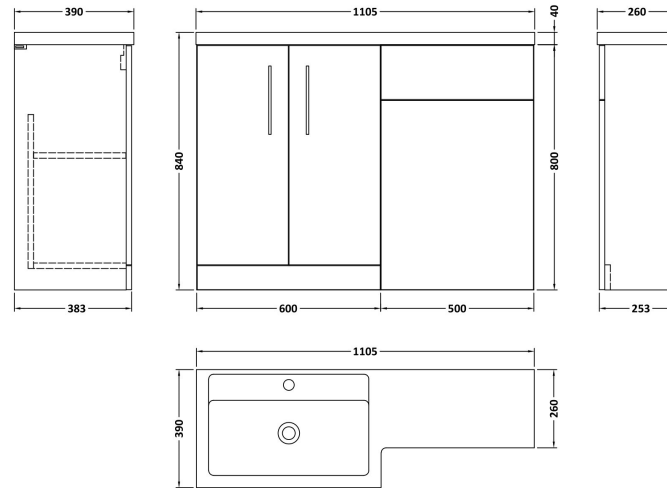

Sales Code: ARN111L

Description: 1100X390 Combination Unit Lh

Packaging Details

Barcode: 5056462626550

Sales Code: NVF103F

Description: 600 Fs 2-Door Unit (365 Deep)

Product Dimensions

Height (mm):	800
Width (mm):	600
Depth (mm):	383
Nett Weight (kg):	19.5

Packaging Dimensions

Height (mm):	835
Width (mm):	620
Depth (mm):	375
Gross Weight (kg):	20

Packaging Data

Box Colour:	Brown Cardboard Box - Printed
Box Qty:	0
Label Size:	0 x 0
Label Colour:	Not Applicable
Label Qty:	0

Sales Code: NVF141

Description: 500 Wc Unit (235 Deep)

Product Dimensions

Height (mm):	818
Width (mm):	502
Depth (mm):	260
Nett Weight (kg):	13.1

Packaging Dimensions

Height (mm):	825
Width (mm):	525
Depth (mm):	260
Gross Weight (kg):	13.6

Sales Code: PMB411L

Description: 1100X390 L Shaped Polymarble Basin Lh

Product Dimensions

Height (mm):	135
Width (mm):	1105
Depth (mm):	390
Nett Weight (kg):	16

Packaging Dimensions

Height (mm):	190
Width (mm):	420
Depth (mm):	1160
Gross Weight (kg):	16.5