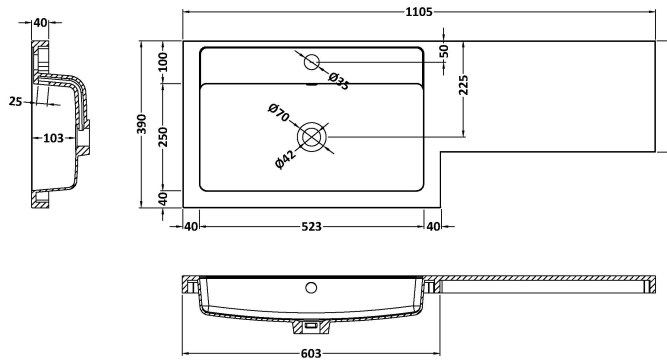

Sales Code: NVF141

Description: 500 Wc Unit (235 Deep)

Product Dimensions

Height (mm):	818
Width (mm):	502
Depth (mm):	260
Nett Weight (kg):	13.1

Packaging Dimensions

Height (mm):	825
Width (mm):	525
Depth (mm):	260
Gross Weight (kg):	13.6

Packaging Data

Box Colour:	Brown Cardboard Box - Printed
Box Qty:	0
Label Size:	0 x 0
Label Colour:	Not Applicable
Label Qty:	0

Outer Box Dimensions (If Applicable)

Height (mm):	
Width (mm):	
Depth (mm):	
Gross Weight (kg):	
Barcode:	5056462618395

Sales Code: PMB411L

Description: 1100X390 L Shaped Polymarble Basin Lh

Product Dimensions

Height (mm):	135
Width (mm):	1105
Depth (mm):	390
Nett Weight (kg):	16

Packaging Dimensions

Height (mm):	190
Width (mm):	420
Depth (mm):	1160
Gross Weight (kg):	16.5

Outer Box Dimensions (If Applicable)

Height (mm):	
Width (mm):	
Depth (mm):	
Gross Weight (kg):	
Barcode:	5056678424322

Product Details

Country of Origin:	China
Fitting Instruction:	No
Certification: CE & UKCA:	WRAS: WRAS No:
Product Material:	
Fixing Supplied:	