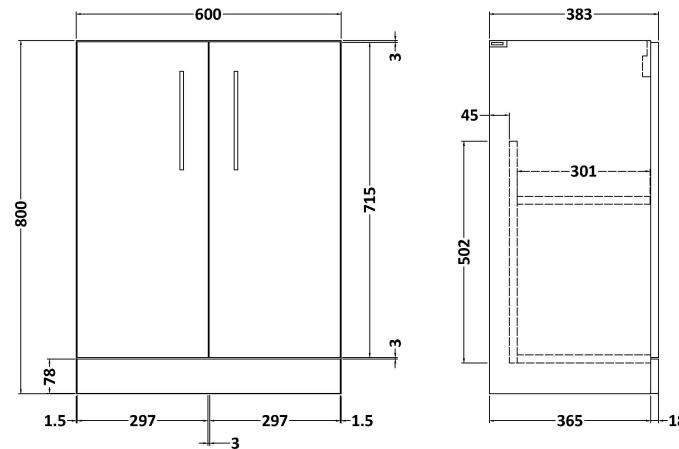

Sales Code: ARN111L

Description: 1100X390 Combination Unit Lh

Packaging Details

Barcode: 5056462626550

Sales Code: NVF103F

Description: 600 Fs 2-Door Unit (365 Deep)

Product Dimensions

Height (mm):	800
Width (mm):	600
Depth (mm):	383
Nett Weight (kg):	19.5

Packaging Dimensions

Height (mm):	835
Width (mm):	620
Depth (mm):	375
Gross Weight (kg):	20

Packaging Data

Box Colour:	Brown Cardboard Box - Printed
Box Qty:	0
Label Size:	0 x 0
Label Colour:	Not Applicable
Label Qty:	0

Sales Code: NVF141

Description: 500 Wc Unit (235 Deep)

Product Dimensions

Height (mm):	818
Width (mm):	502
Depth (mm):	260
Nett Weight (kg):	13.1

Packaging Dimensions

Height (mm):	825
Width (mm):	525
Depth (mm):	260
Gross Weight (kg):	13.6

Sales Code: PMB411L

Description: 1100X390 L Shaped Polymarble Basin Lh

Product Dimensions

Height (mm):	135
Width (mm):	1105
Depth (mm):	390
Nett Weight (kg):	16

Packaging Dimensions

Height (mm):	190
Width (mm):	420
Depth (mm):	1160
Gross Weight (kg):	16.5