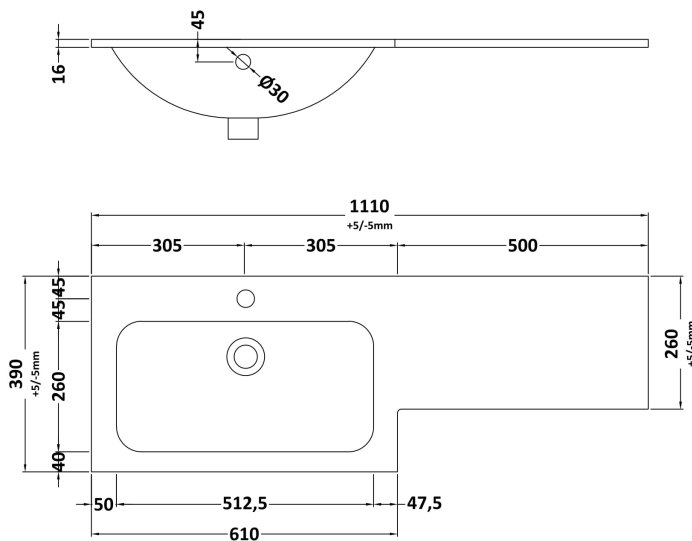

Sales Code: NVF141

Description: 500 Wc Unit (235 Deep)

Product Dimensions

Height (mm):	818
Width (mm):	502
Depth (mm):	260
Nett Weight (kg):	13.1

Packaging Dimensions

Height (mm):	825
Width (mm):	525
Depth (mm):	260
Gross Weight (kg):	13.6

Sales Code: PMB411L

Description: 1100X390 L Shaped Polymarble Basin Lh

Product Dimensions

Height (mm):	135
Width (mm):	1105
Depth (mm):	390
Nett Weight (kg):	16

Packaging Dimensions

Height (mm):	190
Width (mm):	420
Depth (mm):	1160
Gross Weight (kg):	16.5

Packaging Data

Box Colour:	Brown Cardboard Box - Printed
Box Qty:	1
Label Size:	100 x 50
Label Colour:	White Label
Label Qty:	2

Outer Box Dimensions (If Applicable)

Height (mm):	
Width (mm):	
Depth (mm):	
Gross Weight (kg):	
Barcode:	5056211874201

Product Dimensions

Height (mm):	
Width (mm):	
Depth (mm):	
Nett Weight (kg):	16.5

Packaging Dimensions

Height (mm):	200
Width (mm):	1175
Depth (mm):	460
Gross Weight (kg):	17

Packaging Data

Box Colour:	
Box Qty:	
Label Size:	x
Label Colour:	
Label Qty:	