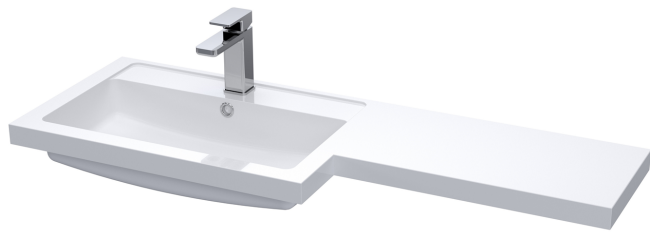

Sales Code: NVF141

Description: 500 Wc Unit (235 Deep)

Product Dimensions

Height (mm):	818
Width (mm):	502
Depth (mm):	260
Nett Weight (kg):	13.1

Packaging Dimensions

Height (mm):	825
Width (mm):	525
Depth (mm):	260
Gross Weight (kg):	13.6

Product Details

Country of Origin:	China
Fitting Instruction:	No
CE & UKCA:	N/A
FSC Certified Materials:	Yes
Colour:	Gloss White
Construction Method:	Cam & Wood Dowel
Construction Type:	Rigid
Cabinet Finish:	MFC Painted Gloss
Fascia Finish:	Mdf Painted Gloss
Cabinet Thickness (mm):	16
Fascia Thickness (mm):	18
Drawer Included:	Not Applicable
Drawer Type:	Not Applicable
No of Shelves:	0
Hinge Type:	Not Applicable
Hinge Included:	No
Adjustable Legs:	No, Not Required
Fixings Included:	Yes
Handle Style:	Not Applicable
Waste Shroud:	No
Handle Included:	No
Handle Type:	Not Applicable

Sales Code: PMB411L

Description: 1100X390 L Shaped Polymarble Basin Lh

Product Dimensions

Height (mm):	135
Width (mm):	1105
Depth (mm):	390
Nett Weight (kg):	16

Packaging Dimensions

Height (mm):	190
Width (mm):	420
Depth (mm):	1160
Gross Weight (kg):	16.5