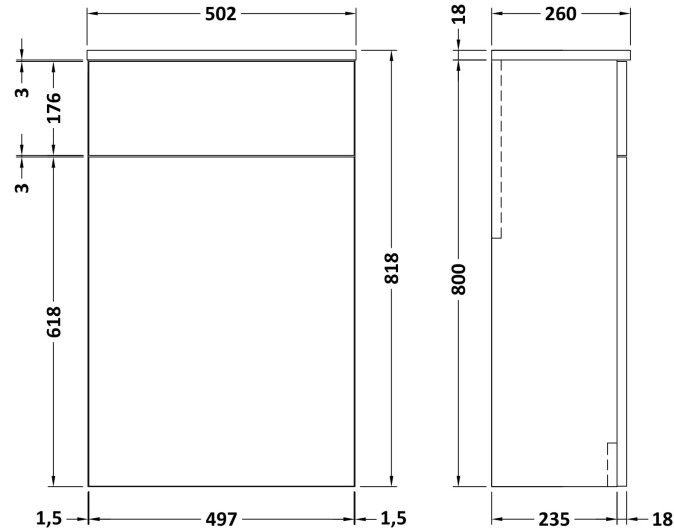

Sales Code: ARN111L

Description: 1100X390 Combination Unit Lh

Packaging Details

Barcode: 5056462626550

Sales Code: NVF103F

Description: 600 Fs 2-Door Unit (365 Deep)

Product Dimensions

Height (mm):	800
Width (mm):	600
Depth (mm):	383
Nett Weight (kg):	19.5

Packaging Dimensions

Height (mm):	835
Width (mm):	620
Depth (mm):	375
Gross Weight (kg):	20

Packaging Data

Box Colour:	Brown Cardboard Box - Printed
Box Qty:	0
Label Size:	0 x 0
Label Colour:	Not Applicable
Label Qty:	0

Sales Code: NVF141

Description: 500 Wc Unit (235 Deep)

Product Dimensions

Height (mm):	818
Width (mm):	502
Depth (mm):	260
Nett Weight (kg):	13.1

Packaging Dimensions

Height (mm):	825
Width (mm):	525
Depth (mm):	260
Gross Weight (kg):	13.6

Sales Code: PMB411L

Description: 1100X390 L Shaped Polymarble Basin Lh

Product Dimensions

Height (mm):	135
Width (mm):	1105
Depth (mm):	390
Nett Weight (kg):	16

Packaging Dimensions

Height (mm):	190
Width (mm):	420
Depth (mm):	1160
Gross Weight (kg):	16.5