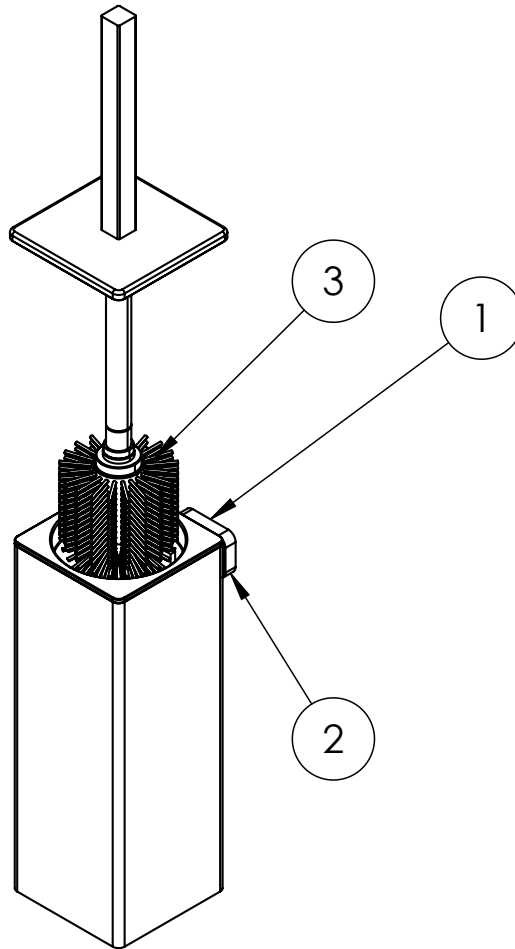

## DESCRIPTION

Rotar Toilet Brush Holder Chrome

WEBSITE LINK [Click Here](#)

CATEGORY	Accessories
WARRANTY DETAILS	15 Years
COLOUR	Chrome
FINISH APPLICATION	Electroplated
PRIMARY MATERIAL	304 Stainless Steel
SECONDARY MATERIAL	Brass
INSTALL TYPE	Wall Mounted
PRODUCT WIDTH MM	94
PRODUCT HEIGHT MM	409
PRODUCT DEPTH MM	124
PRODUCT NET WEIGHT KG	1.52

## TECHNICAL DIMENSIONS

Dimensions in mm unless otherwise specified.

Tolerances (per material type) apply.

## SPARES LIST

Only the parts labelled are available as spares.

NUMBER	PART CODE	DESCRIPTION
1	RT00002	Rotar Wall Mounting Plate for RT021/RT013/RT029/RT025/RT023/RT015
2	RT00004	Rotar Grub Screws for RT021/RT003/RT011/RT013/RT029/RT025/RT023/RT015
3	SP522N	WC Brush Head