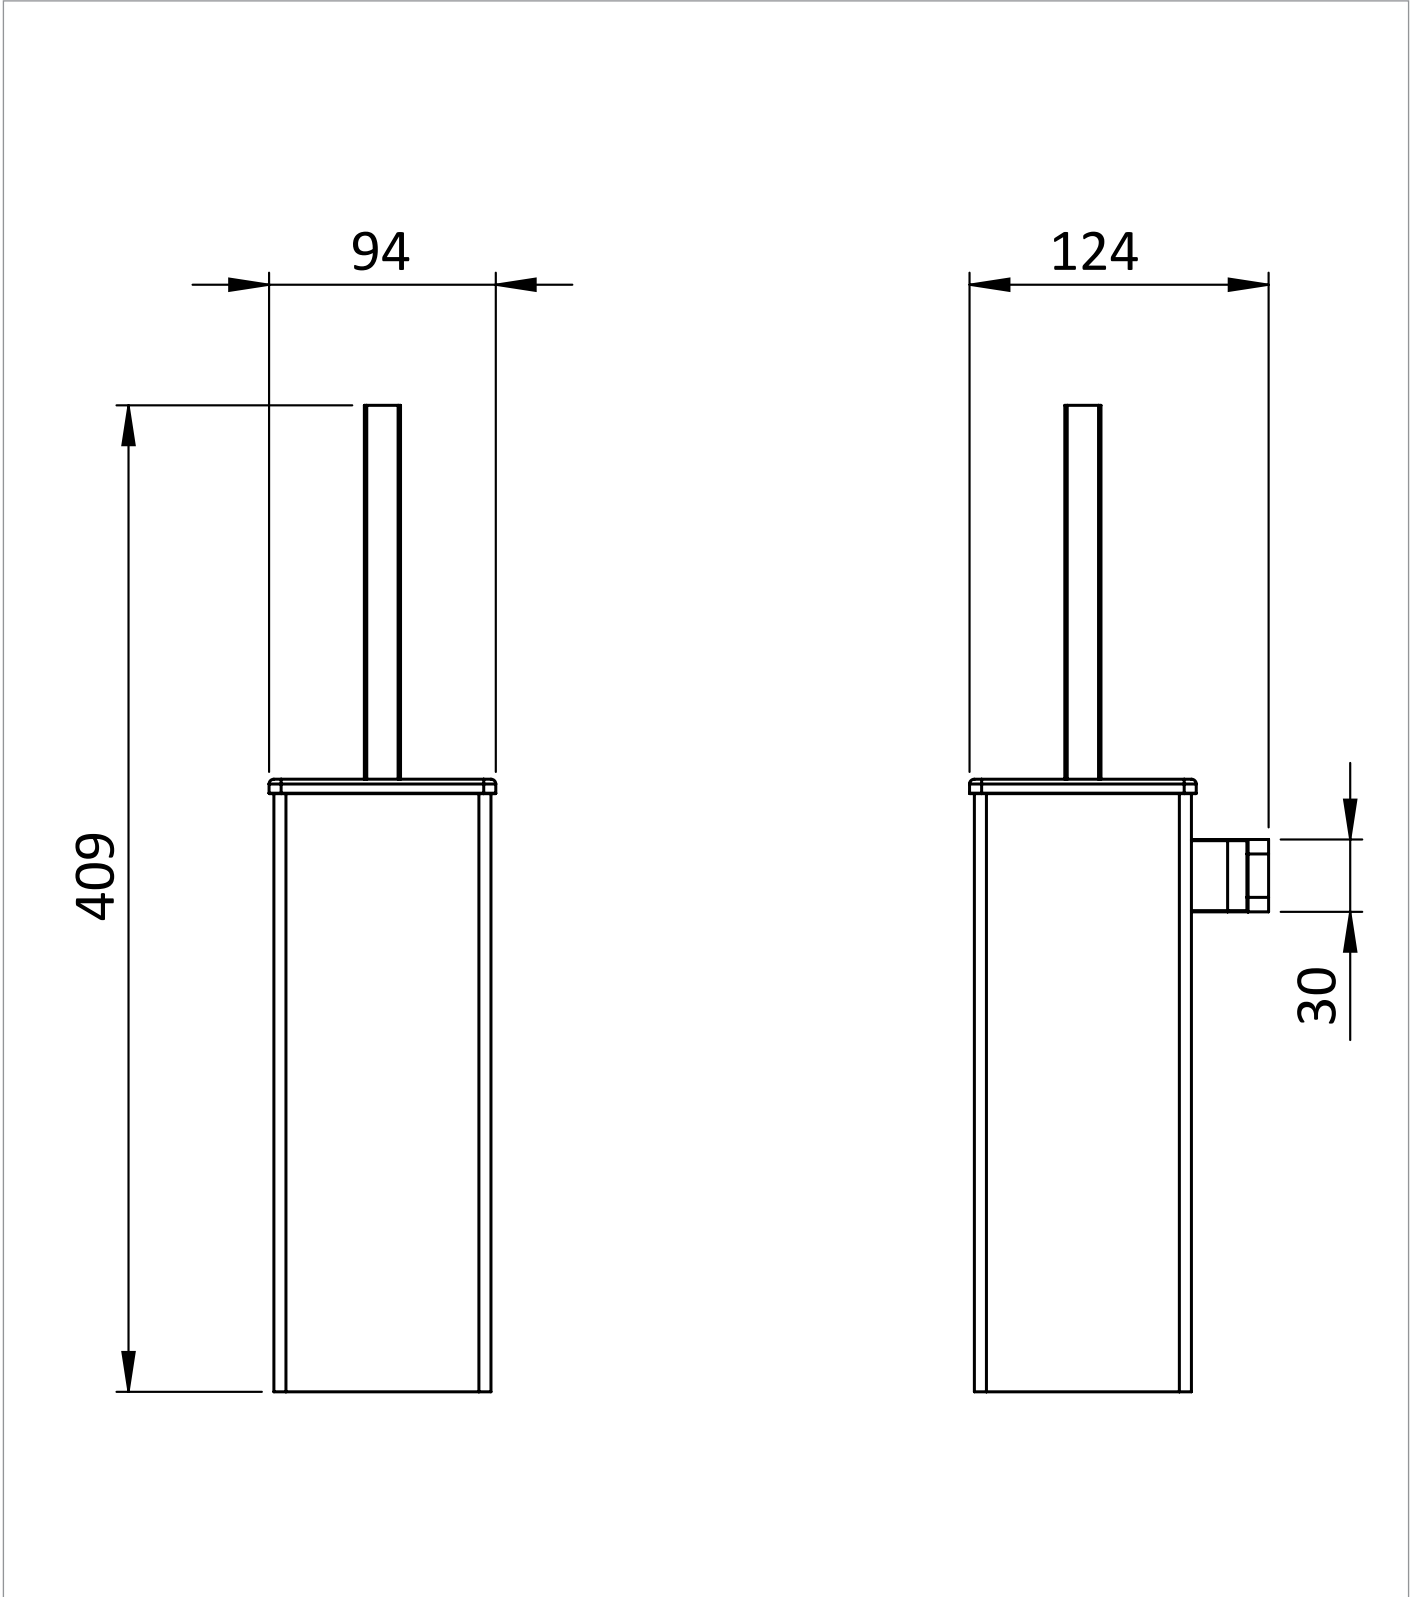

## DESCRIPTION

Rotar Toilet Brush Holder Chrome

WEBSITE LINK [Click Here](#)

CATEGORY	Accessories
WARRANTY DETAILS	15 Years
COLOUR	Chrome
FINISH APPLICATION	Electroplated
PRIMARY MATERIAL	304 Stainless Steel
SECONDARY MATERIAL	Brass
INSTALL TYPE	Wall Mounted
PRODUCT WIDTH MM	94
PRODUCT HEIGHT MM	409
PRODUCT DEPTH MM	124
PRODUCT NET WEIGHT KG	1.52

## TECHNICAL DIMENSIONS

Dimensions in mm unless otherwise specified.

Tolerances (per material type) apply.