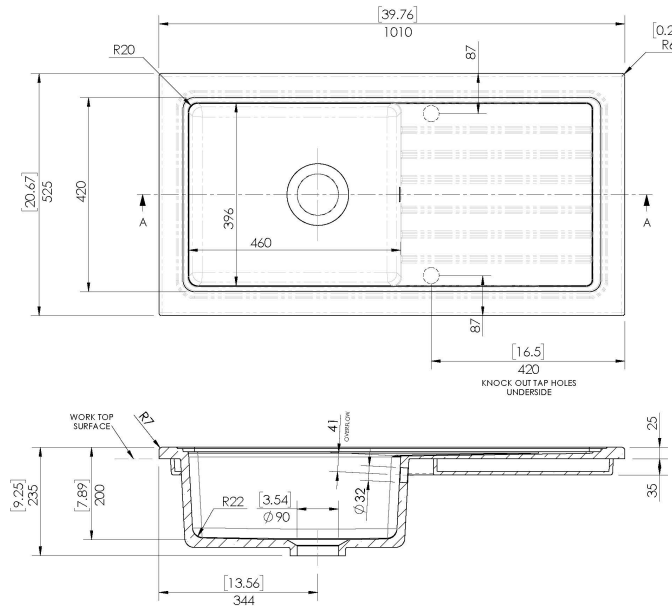

Sales Code: CT11T1010

Description: Counter Top Sink Single Bowl 1010X525

### Product Dimensions

Height (mm):	235
Width (mm):	1010
Depth (mm):	525
Nett Weight (kg):	39.5

### Packaging Dimensions

Height (mm):	250
Width (mm):	1030
Depth (mm):	540
Gross Weight (kg):	40

### Outer Box Dimensions (If Applicable)

Height (mm):	
Width (mm):	
Depth (mm):	
Gross Weight (kg):	
Barcode:	5056211883913