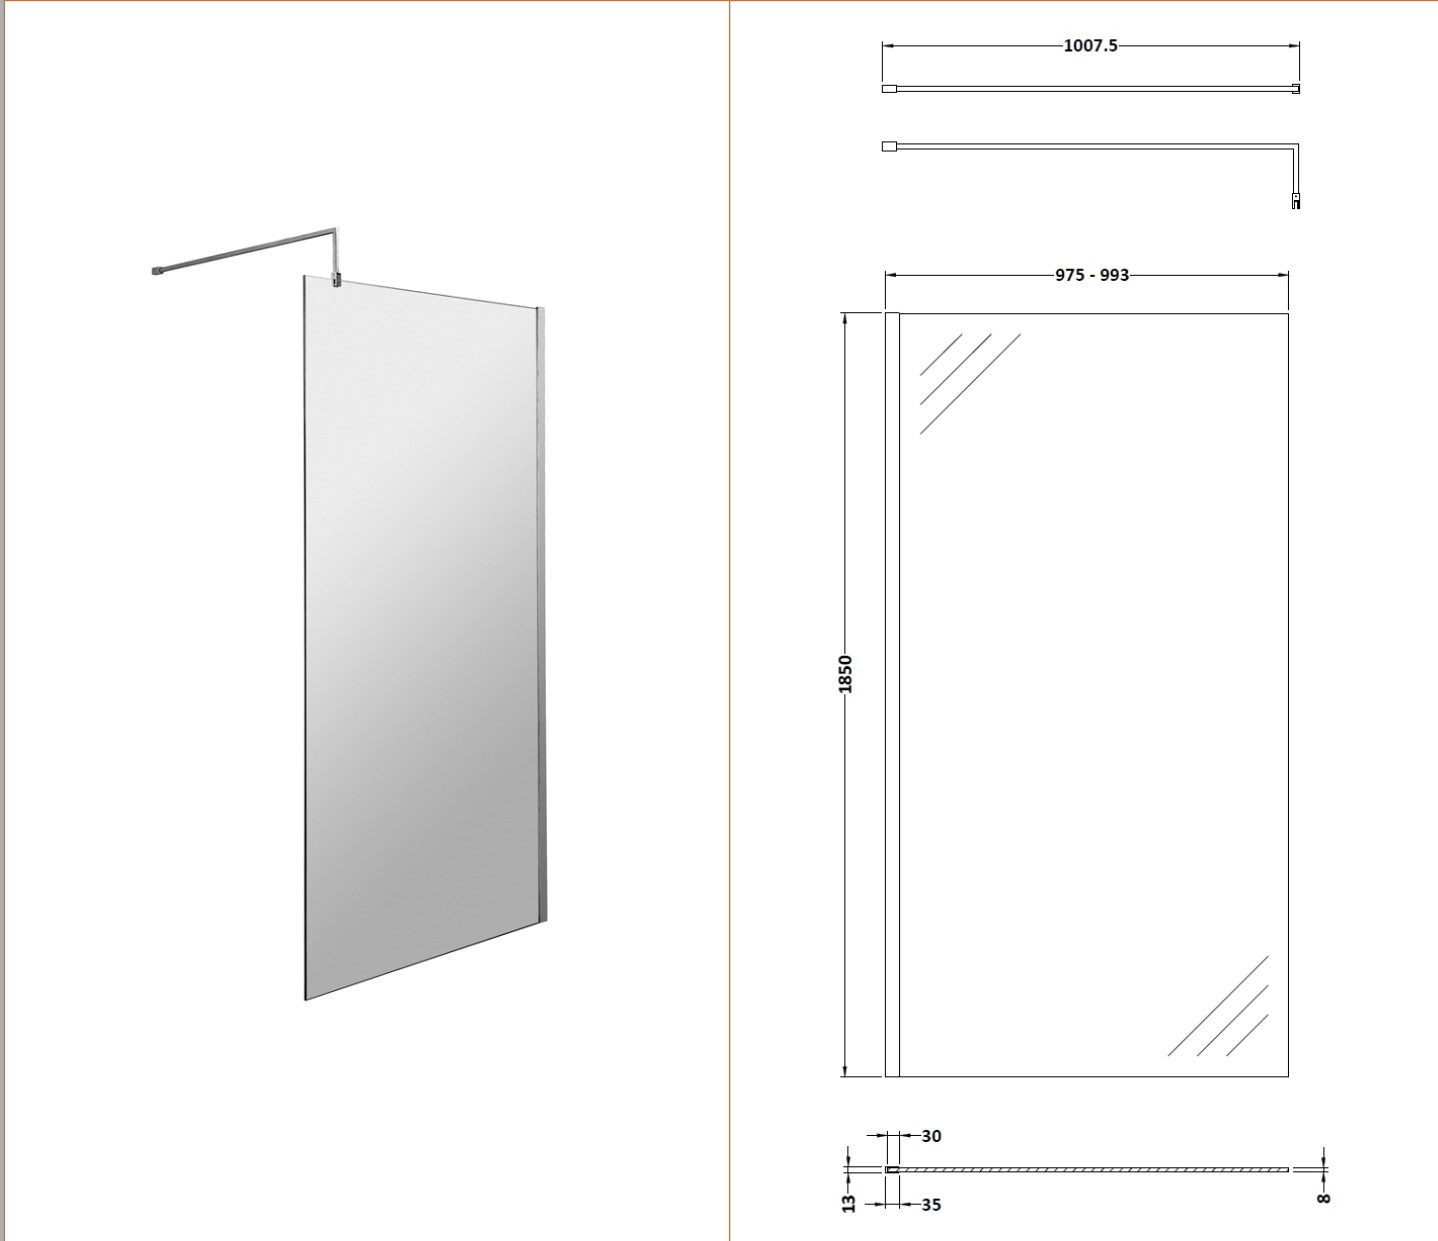

Outer Box Dimensions (If Applicable)

Height (mm):	
Width (mm):	
Depth (mm):	
Length (mm):	
Gross Weight (kg):	
Barcode:	5055275819036

Product Details

Country of Origin:	China
Fitting Instruction:	No
CE & UKCA:	Yes
Profile Material:	Aluminium
Profile Finish:	Chrome
Adjustments (mm):	875mm - 893mm
Entry Width (mm):	N/A
Swing In Dim (mm):	N/A
Swing Out Dim (mm):	N/A
Radius (mm):	Not Applicable
Glass Thickness (mm):	8
Easy Fit:	No
Easy Clean:	No
Handle Style:	Not Applicable
Handle Material:	Not Applicable
Enclosure Design:	Frameless
Wheel Type:	Not Applicable
Support Bar Included:	Support Bar Included
Extras:	None

Sales Code: WRFBP1810

Description: Full Frame Wetroom Screen 1850X1000x8mm

Packaging Details

Barcode: 5056462688497

Sales Code: WRSC10

Description: Wetroom Screen 1000 X 1850 X 8mm

Product Dimensions

Height (mm):	1850
Width (mm):	1000
Depth (mm):	14
Nett Weight (kg):	42.5

Outer Box Dimensions (If Applicable)

Height (mm):	
Width (mm):	
Depth (mm):	
Length (mm):	
Gross Weight (kg):	
Barcode:	5055275819043

Product Details

Country of Origin:	China
Fitting Instruction:	No
CE & UKCA:	Yes
Profile Material:	Aluminium
Profile Finish:	Chrome
Adjustments (mm):	975mm - 993mm
Entry Width (mm):	N/A
Swing In Dim (mm):	N/A
Swing Out Dim (mm):	N/A
Radius (mm):	Not Applicable
Glass Thickness (mm):	8
Easy Fit:	No
Easy Clean:	No
Handle Style:	Not Applicable
Handle Material:	Not Applicable
Enclosure Design:	Frameless
Wheel Type:	Not Applicable
Support Bar Included:	Support Bar Included
Extras:	None