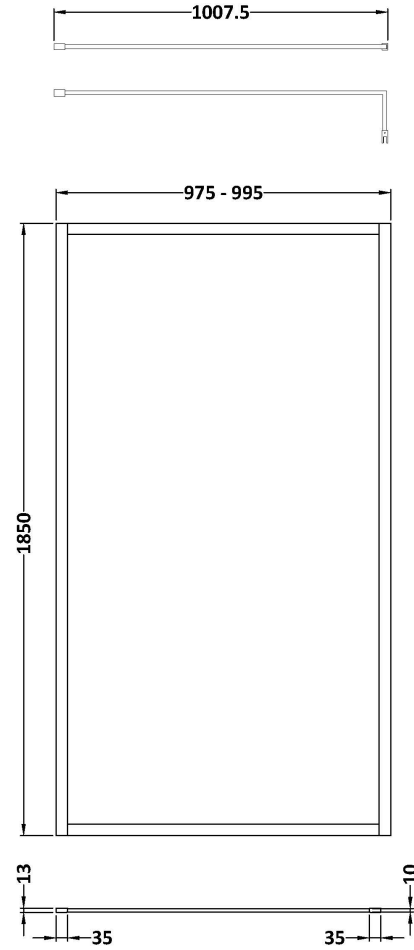

Outer Box Dimensions (If Applicable)

Height (mm):	
Width (mm):	
Depth (mm):	
Length (mm):	
Gross Weight (kg):	
Barcode:	5055275819029

Product Details

Country of Origin:	China
Fitting Instruction:	No
CE & UKCA:	Yes
Profile Material:	Aluminium
Profile Finish:	Chrome
Adjustments (mm):	775mm - 793mm
Entry Width (mm):	N/A
Swing In Dim (mm):	N/A
Swing Out Dim (mm):	N/A
Radius (mm):	Not Applicable
Glass Thickness (mm):	8
Easy Fit:	No
Easy Clean:	No
Handle Style:	Not Applicable
Handle Material:	Not Applicable
Enclosure Design:	Frameless
Wheel Type:	Not Applicable
Support Bar Included:	Support Bar Included
Extras:	None

Packaging Dimensions

Height (mm):	65
Width (mm):	950
Length (mm):	1920
Gross Weight (kg):	38.2

Packaging Data

Box Colour:	Brown Cardboard Box - Printed
Box Qty:	1
Label Size:	100 x 50
Label Colour:	Not Applicable
Label Qty:	0

Outer Box Dimensions (If Applicable)

Height (mm):	
Width (mm):	
Depth (mm):	
Length (mm):	
Gross Weight (kg):	
Barcode:	5055275819036

Product Details

Country of Origin:	China
Fitting Instruction:	No
CE & UKCA:	Yes
Profile Material:	Aluminium
Profile Finish:	Chrome
Adjustments (mm):	875mm - 893mm
Entry Width (mm):	N/A
Swing In Dim (mm):	N/A
Swing Out Dim (mm):	N/A
Radius (mm):	Not Applicable
Glass Thickness (mm):	8
Easy Fit:	No
Easy Clean:	No
Handle Style:	Not Applicable
Handle Material:	Not Applicable
Enclosure Design:	Frameless
Wheel Type:	Not Applicable
Support Bar Included:	Support Bar Included
Extras:	None

Sales Code: WRFBP1810

Description: Full Frame Wetroom Screen 1850X1000x8mm

Packaging Details

Barcode: 5056462688497

Sales Code: WRSC10

Description: Wetroom Screen 1000 X 1850 X 8mm

Product Dimensions

Height (mm):	1850
Width (mm):	1000
Depth (mm):	14
Nett Weight (kg):	42.5