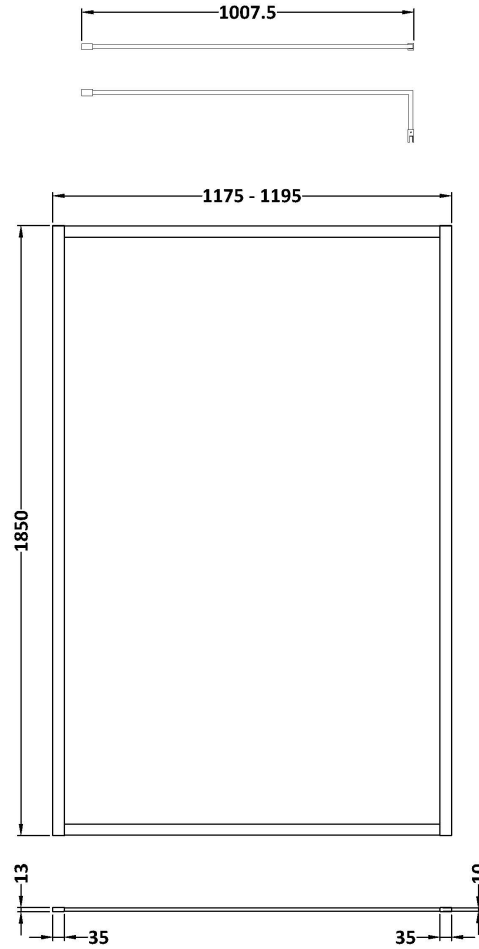

Sales Code: WRFBP1812

Description: Full Frame Wetroom Screen 1850X1200x8mm

Packaging Details

Barcode: 5056462688510