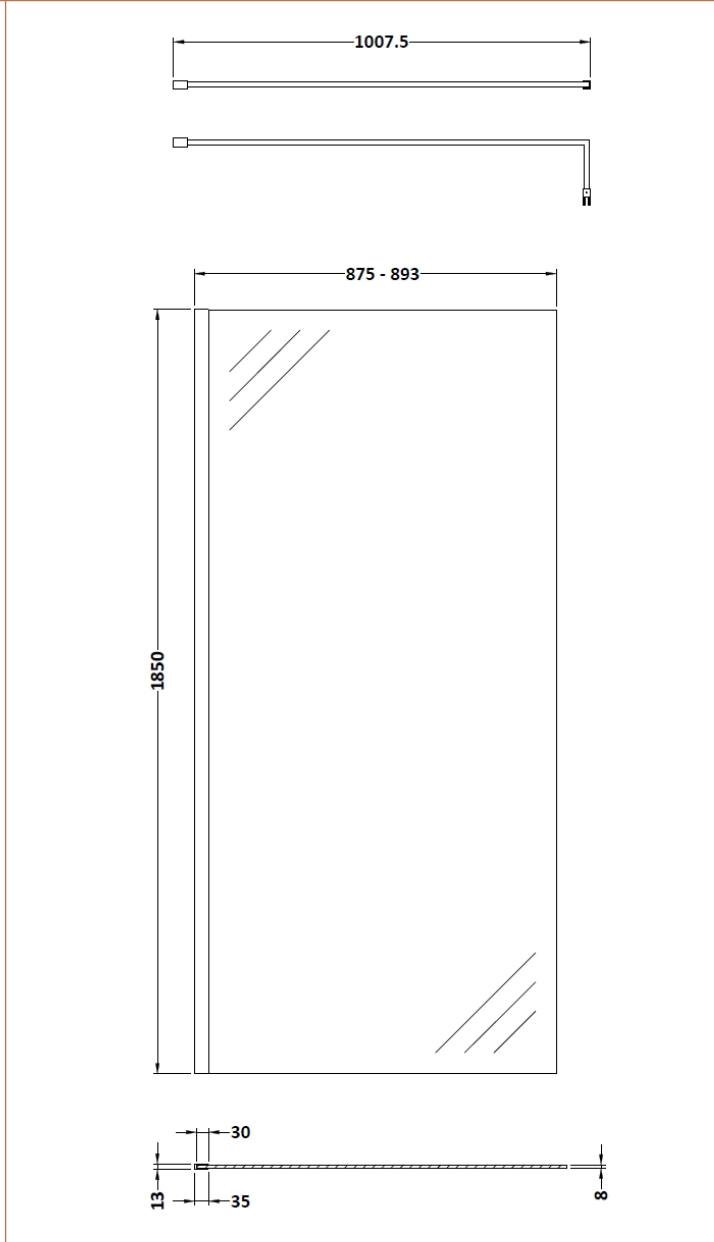

Outer Box Dimensions (If Applicable)

Height (mm):	
Width (mm):	
Depth (mm):	
Length (mm):	
Gross Weight (kg):	
Barcode:	5055275819029

Product Details

Country of Origin:	China
Fitting Instruction:	No
CE & UKCA:	Yes
Profile Material:	Aluminium
Profile Finish:	Chrome
Adjustments (mm):	775mm - 793mm
Entry Width (mm):	N/A
Swing In Dim (mm):	N/A
Swing Out Dim (mm):	N/A
Radius (mm):	Not Applicable
Glass Thickness (mm):	8
Easy Fit:	No
Easy Clean:	No
Handle Style:	Not Applicable
Handle Material:	Not Applicable
Enclosure Design:	Frameless
Wheel Type:	Not Applicable
Support Bar Included:	Support Bar Included
Extras:	None

Sales Code: WRFBP1890

Description: Full Frame Wetroom Screen 1850X900x8mm

Packaging Details

Barcode: 5056462688480

Sales Code: WRSC090

Description: Wetroom Screen 900 X 1850 X 8mm

Product Dimensions

Height (mm):	1850
Width (mm):	900
Depth (mm):	14
Nett Weight (kg):	37.5

Packaging Dimensions

Height (mm):	65
Width (mm):	950
Length (mm):	1920
Gross Weight (kg):	38.2

Packaging Data

Box Colour:	Brown Cardboard Box - Printed
Box Qty:	1
Label Size:	100 x 50
Label Colour:	Not Applicable
Label Qty:	0

Outer Box Dimensions (If Applicable)

Height (mm):	
Width (mm):	
Depth (mm):	
Length (mm):	
Gross Weight (kg):	
Barcode:	5055275819036

Product Details

Country of Origin:	China
Fitting Instruction:	No
CE & UKCA:	Yes
Profile Material:	Aluminium
Profile Finish:	Chrome
Adjustments (mm):	875mm - 893mm
Entry Width (mm):	N/A
Swing In Dim (mm):	N/A
Swing Out Dim (mm):	N/A
Radius (mm):	Not Applicable
Glass Thickness (mm):	8
Easy Fit:	No
Easy Clean:	No
Handle Style:	Not Applicable
Handle Material:	Not Applicable
Enclosure Design:	Frameless
Wheel Type:	Not Applicable
Support Bar Included:	Support Bar Included
Extras:	None