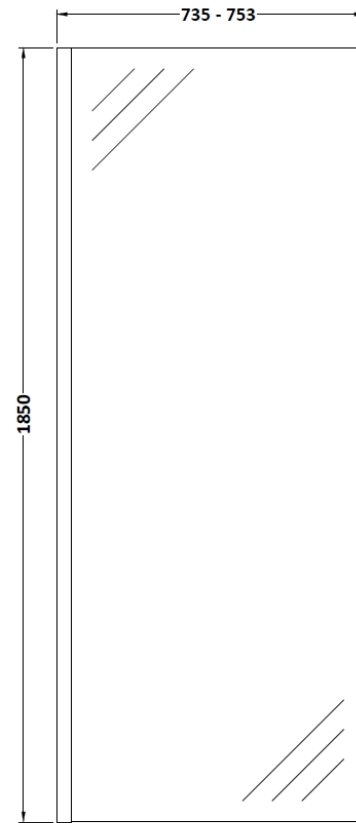

Outer Box Dimensions (If Applicable)

Height (mm):	
Width (mm):	
Depth (mm):	
Length (mm):	
Gross Weight (kg):	
Barcode:	5055275819005

Product Details

Country of Origin:	China
Fitting Instruction:	No
CE & UKCA:	Yes
Profile Material:	Aluminium
Profile Finish:	Chrome
Adjustments (mm):	675mm - 693mm
Entry Width (mm):	N/A
Swing In Dim (mm):	N/A
Swing Out Dim (mm):	N/A
Radius (mm):	Not Applicable
Glass Thickness (mm):	8
Easy Fit:	No
Easy Clean:	No
Handle Style:	Not Applicable
Handle Material:	Not Applicable
Enclosure Design:	Frameless
Wheel Type:	Not Applicable
Support Bar Included:	Support Bar Included
Extras:	None

Sales Code: WRFBP1876

Description: Full Frame Wetroom Screen 1850X760x8mm

Packaging Details

Barcode: 5056462688466

Sales Code: WRSC076

Description: Wetroom Screen 760 X 1850 X 8mm

Product Dimensions

Height (mm):	1850
Width (mm):	760
Depth (mm):	14
Nett Weight (kg):	32.5

Packaging Dimensions

Height (mm):	65
Width (mm):	810
Length (mm):	1920
Gross Weight (kg):	32.5

Packaging Data

Box Colour:	Brown Cardboard Box - Printed
Box Qty:	1
Label Size:	100 x 50
Label Colour:	Not Applicable
Label Qty:	0

Outer Box Dimensions (If Applicable)

Height (mm):	
Width (mm):	
Depth (mm):	
Length (mm):	
Gross Weight (kg):	
Barcode:	5055275819012

Product Details

Country of Origin:	China
Fitting Instruction:	No
CE & UKCA:	Yes
Profile Material:	Aluminium
Profile Finish:	Chrome
Adjustments (mm):	735mm - 753mm
Entry Width (mm):	N/A
Swing In Dim (mm):	N/A
Swing Out Dim (mm):	N/A
Radius (mm):	Not Applicable
Glass Thickness (mm):	8
Easy Fit:	No
Easy Clean:	No
Handle Style:	Not Applicable
Handle Material:	Not Applicable
Enclosure Design:	Frameless
Wheel Type:	Not Applicable
Support Bar Included:	Support Bar Included
Extras:	None