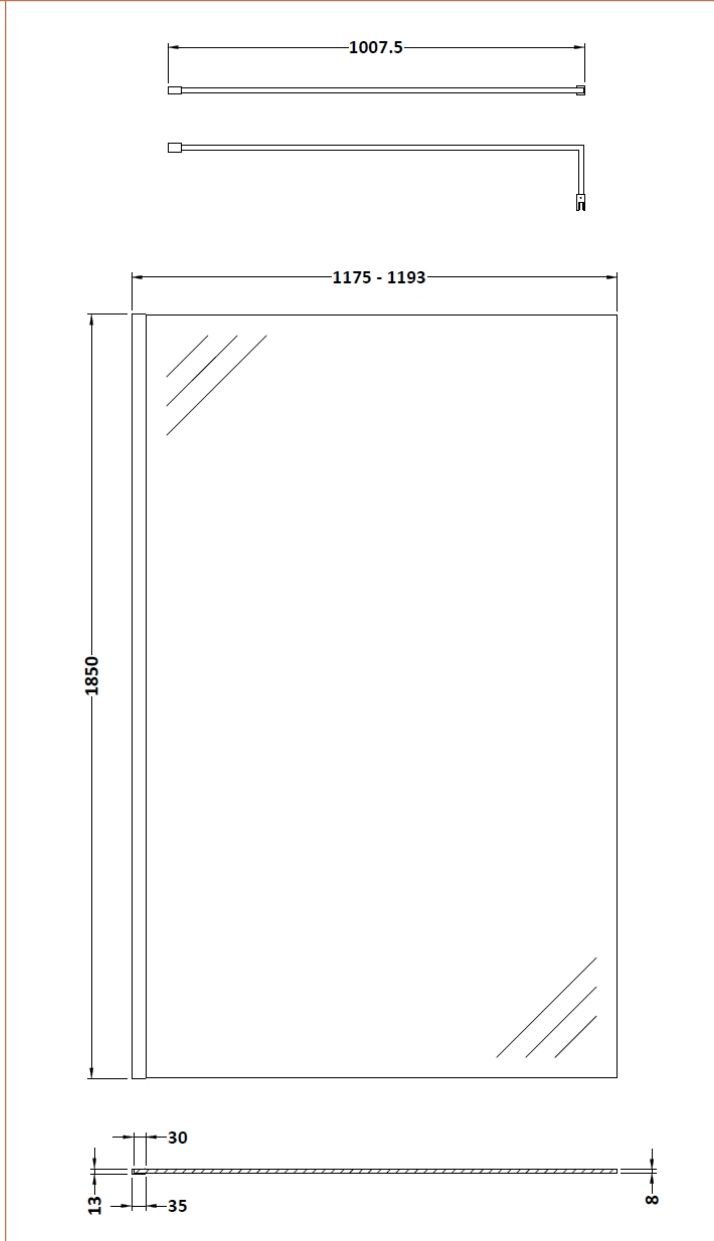

Outer Box Dimensions (If Applicable)

Height (mm):	
Width (mm):	
Depth (mm):	
Length (mm):	
Gross Weight (kg):	
Barcode:	5055275831748

Product Details

Country of Origin:	China
Fitting Instruction:	No
CE & UKCA:	Yes
Profile Material:	Aluminium
Profile Finish:	Chrome
Adjustments (mm):	1075mm-1093mm
Entry Width (mm):	N/A
Swing In Dim (mm):	N/A
Swing Out Dim (mm):	N/A
Radius (mm):	Not Applicable
Glass Thickness (mm):	8
Easy Fit:	No
Easy Clean:	No
Handle Style:	Not Applicable
Handle Material:	Not Applicable
Enclosure Design:	Frameless
Wheel Type:	Not Applicable
Support Bar Included:	Support Bar Included
Extras:	None

Sales Code: WRFBP1812

Description: Full Frame Wetroom Screen 1850X1200x8mm

Packaging Details

Barcode: 5056462688510

Sales Code: WRSC12

Description: Wetroom Screen 1200 X 1850 X 8mm

Product Dimensions

Height (mm):	1850
Width (mm):	1200
Depth (mm):	14
Nett Weight (kg):	50.5

Outer Box Dimensions (If Applicable)

Height (mm):	
Width (mm):	
Depth (mm):	
Length (mm):	
Gross Weight (kg):	
Barcode:	5055275819050

Product Details

Country of Origin:	China
Fitting Instruction:	No
CE & UKCA:	Yes
Profile Material:	Aluminium
Profile Finish:	Chrome
Adjustments (mm):	1175mm - 1193mm
Entry Width (mm):	N/A
Swing In Dim (mm):	N/A
Swing Out Dim (mm):	N/A
Radius (mm):	Not Applicable
Glass Thickness (mm):	8
Easy Fit:	No
Easy Clean:	No
Handle Style:	Not Applicable
Handle Material:	Not Applicable
Enclosure Design:	Frameless
Wheel Type:	Not Applicable
Support Bar Included:	Support Bar Included
Extras:	None