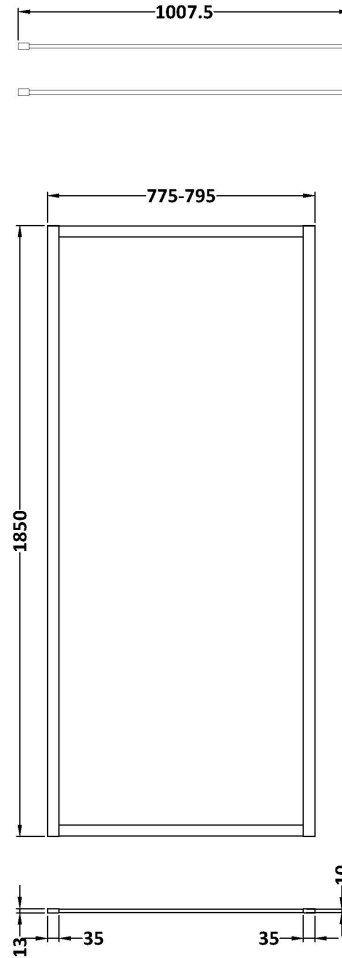

Outer Box Dimensions (If Applicable)

Height (mm):	
Width (mm):	
Depth (mm):	
Length (mm):	
Gross Weight (kg):	
Barcode:	5055275819005

Product Details

Country of Origin:	China
Fitting Instruction:	No
CE & UKCA:	Yes
Profile Material:	Aluminium
Profile Finish:	Chrome
Adjustments (mm):	675mm - 693mm
Entry Width (mm):	N/A
Swing In Dim (mm):	N/A
Swing Out Dim (mm):	N/A
Radius (mm):	Not Applicable
Glass Thickness (mm):	8
Easy Fit:	No
Easy Clean:	No
Handle Style:	Not Applicable
Handle Material:	Not Applicable
Enclosure Design:	Frameless
Wheel Type:	Not Applicable
Support Bar Included:	Support Bar Included
Extras:	None

Packaging Dimensions

Height (mm):	65
Width (mm):	810
Length (mm):	1920
Gross Weight (kg):	32.5

Packaging Data

Box Colour:	Brown Cardboard Box - Printed
Box Qty:	1
Label Size:	100 x 50
Label Colour:	Not Applicable
Label Qty:	0

Outer Box Dimensions (If Applicable)

Height (mm):	
Width (mm):	
Depth (mm):	
Length (mm):	
Gross Weight (kg):	
Barcode:	5055275819012

Product Details

Country of Origin:	China
Fitting Instruction:	No
CE & UKCA:	Yes
Profile Material:	Aluminium
Profile Finish:	Chrome
Adjustments (mm):	735mm - 753mm
Entry Width (mm):	N/A
Swing In Dim (mm):	N/A
Swing Out Dim (mm):	N/A
Radius (mm):	Not Applicable
Glass Thickness (mm):	8
Easy Fit:	No
Easy Clean:	No
Handle Style:	Not Applicable
Handle Material:	Not Applicable
Enclosure Design:	Frameless
Wheel Type:	Not Applicable
Support Bar Included:	Support Bar Included
Extras:	None

Sales Code: WRFBP1880

Description: Full Frame Wetroom Screen 1850X800x8mm

Packaging Details

Barcode: 5056462688473

Sales Code: WRSC080

Description: Wetroom Screen 800 X 1850 X 8mm

Product Dimensions

Height (mm):	1850
Width (mm):	800
Depth (mm):	14
Nett Weight (kg):	34