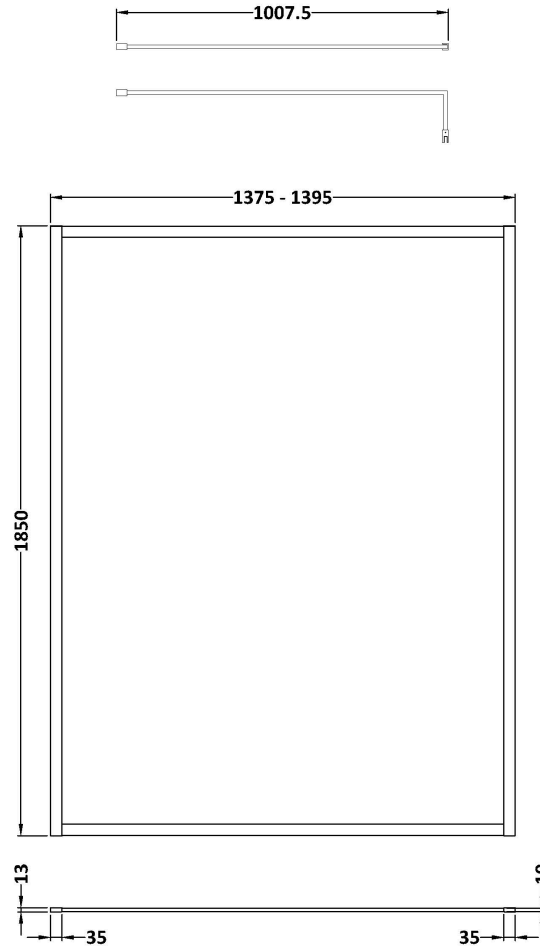

Sales Code: WRFBP1814

Description: Full Frame Wetroom Screen 1850X1400x8mm

Packaging Details

Barcode: 5056462688527