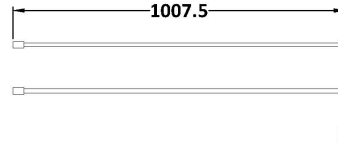

Sales Code: WRFBP1870

Description: Full Frame Wetroom Screen 1850X700x8mm

Packaging Details

Barcode: 5056462688459

Sales Code: WRSC070

Description: Wetroom Screen 700 X 1850 X 8mm

Product Dimensions

Height (mm):	1850
Width (mm):	700
Depth (mm):	14
Nett Weight (kg):	29.5

Packaging Dimensions

Height (mm):	65
Width (mm):	750
Length (mm):	1920
Gross Weight (kg):	29.5

Packaging Data

Box Colour:	Brown Cardboard Box - Printed
Box Qty:	1
Label Size:	100 x 50
Label Colour:	Not Applicable
Label Qty:	0

Outer Box Dimensions (If Applicable)

Height (mm):	
Width (mm):	
Depth (mm):	
Length (mm):	
Gross Weight (kg):	
Barcode:	5055275819005

Product Details

Country of Origin:	China
Fitting Instruction:	No
CE & UKCA:	Yes
Profile Material:	Aluminium
Profile Finish:	Chrome
Adjustments (mm):	675mm - 693mm
Entry Width (mm):	N/A
Swing In Dim (mm):	N/A
Swing Out Dim (mm):	N/A
Radius (mm):	Not Applicable
Glass Thickness (mm):	8
Easy Fit:	No
Easy Clean:	No
Handle Style:	Not Applicable
Handle Material:	Not Applicable
Enclosure Design:	Frameless
Wheel Type:	Not Applicable
Support Bar Included:	Support Bar Included
Extras:	None

Outer Box Dimensions (If Applicable)

Height (mm):	
Width (mm):	
Depth (mm):	
Length (mm):	
Gross Weight (kg):	
Barcode:	5055275819012

Product Details

Country of Origin:	China
Fitting Instruction:	No
CE & UKCA:	Yes
Profile Material:	Aluminium
Profile Finish:	Chrome
Adjustments (mm):	735mm - 753mm
Entry Width (mm):	N/A
Swing In Dim (mm):	N/A
Swing Out Dim (mm):	N/A
Radius (mm):	Not Applicable
Glass Thickness (mm):	8
Easy Fit:	No
Easy Clean:	No
Handle Style:	Not Applicable
Handle Material:	Not Applicable
Enclosure Design:	Frameless
Wheel Type:	Not Applicable
Support Bar Included:	Support Bar Included
Extras:	None