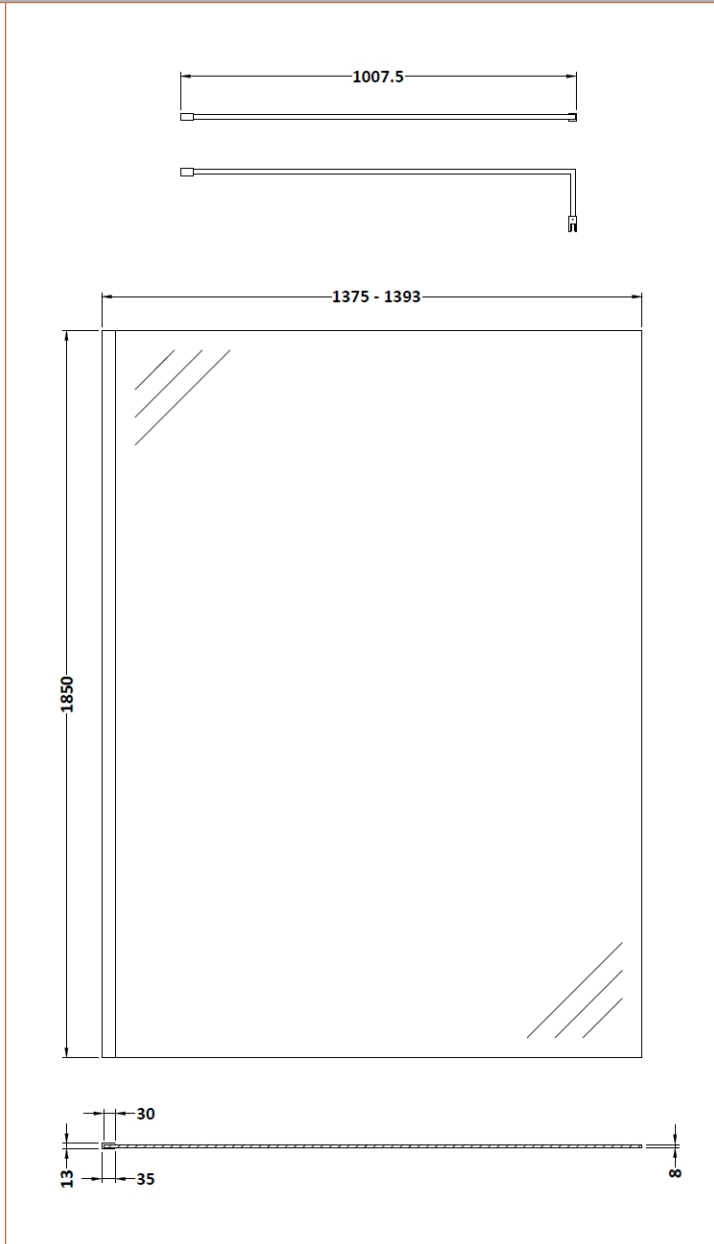

Outer Box Dimensions (If Applicable)

Height (mm):	
Width (mm):	
Depth (mm):	
Length (mm):	
Gross Weight (kg):	
Barcode:	5055275819050

Product Details

Country of Origin:	China
Fitting Instruction:	No
CE & UKCA:	Yes
Profile Material:	Aluminium
Profile Finish:	Chrome
Adjustments (mm):	1175mm - 1193mm
Entry Width (mm):	N/A
Swing In Dim (mm):	N/A
Swing Out Dim (mm):	N/A
Radius (mm):	Not Applicable
Glass Thickness (mm):	8
Easy Fit:	No
Easy Clean:	No
Handle Style:	Not Applicable
Handle Material:	Not Applicable
Enclosure Design:	Frameless
Wheel Type:	Not Applicable
Support Bar Included:	Support Bar Included
Extras:	None

Sales Code: WRFBP1814

Description: Full Frame Wetroom Screen 1850X1400x8mm

Packaging Details

Barcode: 5056462688527

Sales Code: WRSC14

Description: Wetroom Screen 1400 X 1850 X 8mm

Product Dimensions

Height (mm):	1850
Width (mm):	1400
Depth (mm):	14
Nett Weight (kg):	59.5

Outer Box Dimensions (If Applicable)

Height (mm):	
Width (mm):	
Depth (mm):	
Length (mm):	
Gross Weight (kg):	
Barcode:	5055275819067

Product Details

Country of Origin:	China
Fitting Instruction:	No
CE & UKCA:	Yes
Profile Material:	Aluminium
Profile Finish:	Chrome
Adjustments (mm):	1375mm - 1393mm
Entry Width (mm):	N/A
Swing In Dim (mm):	N/A
Swing Out Dim (mm):	N/A
Radius (mm):	Not Applicable
Glass Thickness (mm):	8
Easy Fit:	No
Easy Clean:	No
Handle Style:	Not Applicable
Handle Material:	Not Applicable
Enclosure Design:	Frameless
Wheel Type:	Not Applicable
Support Bar Included:	Support Bar Included
Extras:	None