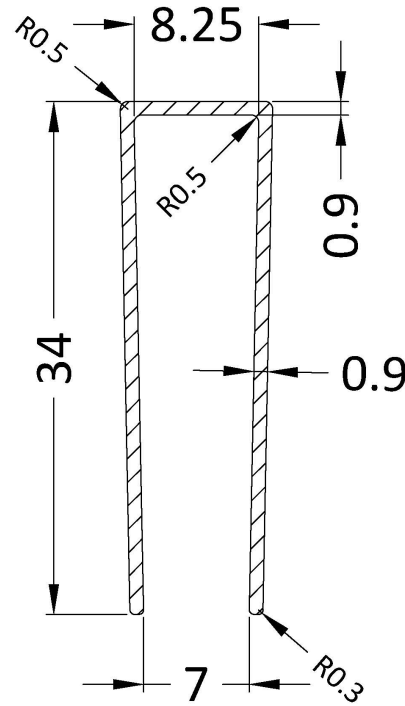

Outer Box Dimensions (If Applicable)

Height (mm):	
Width (mm):	
Depth (mm):	
Length (mm):	
Gross Weight (kg):	
Barcode:	5055275819067

Product Details

Country of Origin:	China
Fitting Instruction:	No
CE & UKCA:	Yes
Profile Material:	Aluminium
Profile Finish:	Chrome
Adjustments (mm):	1375mm - 1393mm
Entry Width (mm):	N/A
Swing In Dim (mm):	N/A
Swing Out Dim (mm):	N/A
Radius (mm):	Not Applicable
Glass Thickness (mm):	8
Easy Fit:	No
Easy Clean:	No
Handle Style:	Not Applicable
Handle Material:	Not Applicable
Enclosure Design:	Frameless
Wheel Type:	Not Applicable
Support Bar Included:	Support Bar Included
Extras:	None

Sales Code: WRSF009

Description: 1850 Wetroom Wall Channel Black

Product Dimensions	
Height (mm):	1850
Width (mm):	
Depth (mm):	
Nett Weight (kg):	0.6
Packaging Dimensions	
Height (mm):	400
Width (mm):	50
Length (mm):	1860
Gross Weight (kg):	0.6
Packaging Data	
Box Colour:	Brown Cardboard Box - Printed
Box Qty:	1
Label Size:	100 x 50
Label Colour:	White Label
Label Qty:	1
Outer Box Dimensions (If Applicable)	
Height (mm):	
Width (mm):	
Depth (mm):	
Length (mm):	
Gross Weight (kg):	
Barcode:	5056211897224
Product Details	
Country of Origin:	China
Fitting Instruction:	No
CE & UKCA:	N/A
Profile Material:	Aluminium
Profile Finish:	Matt Black
Adjustments (mm):	18mm
Entry Width (mm):	N/A
Swing In Dim (mm):	N/A
Swing Out Dim (mm):	N/A
Radius (mm):	Not Applicable
Glass Thickness (mm):	
Easy Fit:	Not Applicable
Easy Clean:	Not Applicable
Handle Style:	Not Applicable
Handle Material:	Not Applicable
Enclosure Design:	Not Applicable
Wheel Type:	Not Applicable
Support Bar Included:	Support Bar Not Included
Extras:	None

Sales Code: WRSF004UF

Description: 1950mm Undrilled Flat Profile Black

OVERALL LENGTH 1950mm

Product Dimensions

Height (mm):	1950
Width (mm):	34
Depth (mm):	13
Nett Weight (kg):	1.01

Packaging Dimensions

Height (mm):	400
Width (mm):	50
Length (mm):	1970
Gross Weight (kg):	1.42