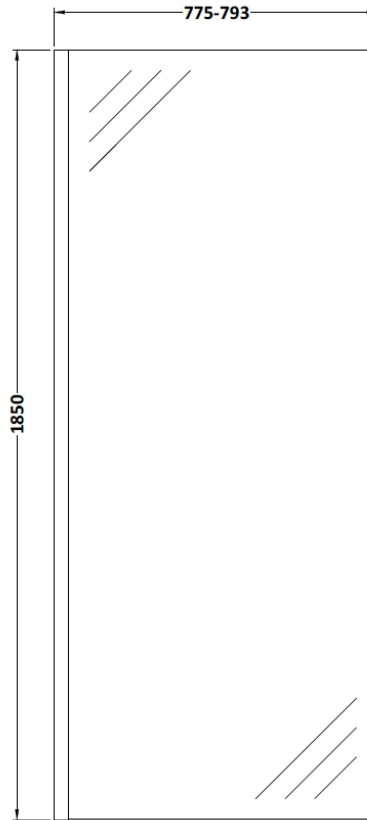

Outer Box Dimensions (If Applicable)

Height (mm):	
Width (mm):	
Depth (mm):	
Length (mm):	
Gross Weight (kg):	
Barcode:	5055275819012

Product Details

Country of Origin:	China
Fitting Instruction:	No
CE & UKCA:	Yes
Profile Material:	Aluminium
Profile Finish:	Chrome
Adjustments (mm):	735mm - 753mm
Entry Width (mm):	N/A
Swing In Dim (mm):	N/A
Swing Out Dim (mm):	N/A
Radius (mm):	Not Applicable
Glass Thickness (mm):	8
Easy Fit:	No
Easy Clean:	No
Handle Style:	Not Applicable
Handle Material:	Not Applicable
Enclosure Design:	Frameless
Wheel Type:	Not Applicable
Support Bar Included:	Support Bar Included
Extras:	None

Sales Code: WRFBP1880

Description: Full Frame Wetroom Screen 1850X800x8mm

Packaging Details

Barcode: 5056462688473

Sales Code: WRSC080

Description: Wetroom Screen 800 X 1850 X 8mm

Product Dimensions

Height (mm):	1850
Width (mm):	800
Depth (mm):	14
Nett Weight (kg):	34

Packaging Dimensions

Height (mm):	65
Width (mm):	850
Length (mm):	1920
Gross Weight (kg):	34

Packaging Data

Box Colour:	Brown Cardboard Box - Printed
Box Qty:	1
Label Size:	100 x 50
Label Colour:	Not Applicable
Label Qty:	0

Outer Box Dimensions (If Applicable)

Height (mm):	
Width (mm):	
Depth (mm):	
Length (mm):	
Gross Weight (kg):	
Barcode:	5055275819029

Product Details

Country of Origin:	China
Fitting Instruction:	No
CE & UKCA:	Yes
Profile Material:	Aluminium
Profile Finish:	Chrome
Adjustments (mm):	775mm - 793mm
Entry Width (mm):	N/A
Swing In Dim (mm):	N/A
Swing Out Dim (mm):	N/A
Radius (mm):	Not Applicable
Glass Thickness (mm):	8
Easy Fit:	No
Easy Clean:	No
Handle Style:	Not Applicable
Handle Material:	Not Applicable
Enclosure Design:	Frameless
Wheel Type:	Not Applicable
Support Bar Included:	Support Bar Included
Extras:	None