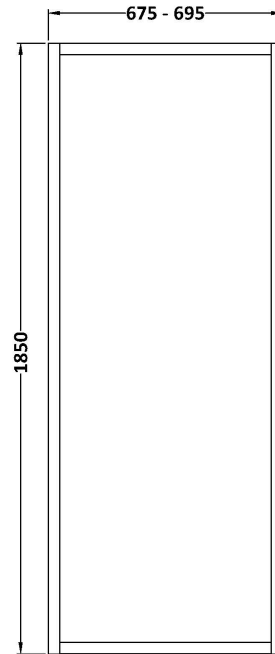

Sales Code: WRFBP1870

Description: Full Frame Wetroom Screen 1850X700x8mm

Packaging Details

Barcode: 5056462688459

Sales Code: WRSC070

Description: Wetroom Screen 700 X 1850 X 8mm

Product Dimensions

Height (mm):	1850
Width (mm):	700
Depth (mm):	14
Nett Weight (kg):	29.5

Packaging Dimensions

Height (mm):	65
Width (mm):	750
Length (mm):	1920
Gross Weight (kg):	29.5

Packaging Data

Box Colour:	Brown Cardboard Box - Printed
Box Qty:	1
Label Size:	100 x 50
Label Colour:	Not Applicable
Label Qty:	0

Outer Box Dimensions (If Applicable)

Height (mm):	
Width (mm):	
Depth (mm):	
Length (mm):	
Gross Weight (kg):	
Barcode:	5055275819005

Product Details

Country of Origin:	China
Fitting Instruction:	No
CE & UKCA:	Yes
Profile Material:	Aluminium
Profile Finish:	Chrome
Adjustments (mm):	675mm - 693mm
Entry Width (mm):	N/A
Swing In Dim (mm):	N/A
Swing Out Dim (mm):	N/A
Radius (mm):	Not Applicable
Glass Thickness (mm):	8
Easy Fit:	No
Easy Clean:	No
Handle Style:	Not Applicable
Handle Material:	Not Applicable
Enclosure Design:	Frameless
Wheel Type:	Not Applicable
Support Bar Included:	Support Bar Included
Extras:	None

Packaging Dimensions

Height (mm):	65
Width (mm):	810
Length (mm):	1920
Gross Weight (kg):	32.5

Packaging Data

Box Colour:	Brown Cardboard Box - Printed
Box Qty:	1
Label Size:	100 x 50
Label Colour:	Not Applicable
Label Qty:	0