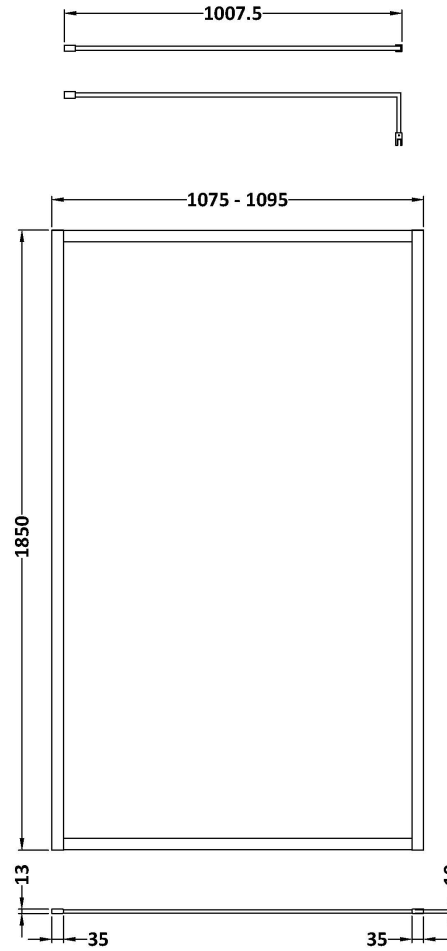

Sales Code: WRFBP1811

Description: Full Frame Wetroom Screen 1850X1100x8mm

Packaging Details

Barcode: 5056462688503