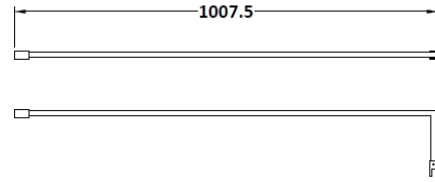

Outer Box Dimensions (If Applicable)

Height (mm):	
Width (mm):	
Depth (mm):	
Length (mm):	
Gross Weight (kg):	
Barcode:	5055275819005

Product Details

Country of Origin:	China
Fitting Instruction:	No
CE & UKCA:	Yes
Profile Material:	Aluminium
Profile Finish:	Chrome
Adjustments (mm):	675mm - 693mm
Entry Width (mm):	N/A
Swing In Dim (mm):	N/A
Swing Out Dim (mm):	N/A
Radius (mm):	Not Applicable
Glass Thickness (mm):	8
Easy Fit:	No
Easy Clean:	No
Handle Style:	Not Applicable
Handle Material:	Not Applicable
Enclosure Design:	Frameless
Wheel Type:	Not Applicable
Support Bar Included:	Support Bar Included
Extras:	None

Sales Code: WRFBP1876

Description: Full Frame Wetroom Screen 1850X760x8mm

Packaging Details

Barcode: 5056462688466

Sales Code: WRSC076

Description: Wetroom Screen 760 X 1850 X 8mm

Product Dimensions

Height (mm):	1850
Width (mm):	760
Depth (mm):	14
Nett Weight (kg):	32.5

Outer Box Dimensions (If Applicable)

Height (mm):	
Width (mm):	
Depth (mm):	
Length (mm):	
Gross Weight (kg):	
Barcode:	5055275819012

Product Details

Country of Origin:	China
Fitting Instruction:	No
CE & UKCA:	Yes
Profile Material:	Aluminium
Profile Finish:	Chrome
Adjustments (mm):	735mm - 753mm
Entry Width (mm):	N/A
Swing In Dim (mm):	N/A
Swing Out Dim (mm):	N/A
Radius (mm):	Not Applicable
Glass Thickness (mm):	8
Easy Fit:	No
Easy Clean:	No
Handle Style:	Not Applicable
Handle Material:	Not Applicable
Enclosure Design:	Frameless
Wheel Type:	Not Applicable
Support Bar Included:	Support Bar Included
Extras:	None