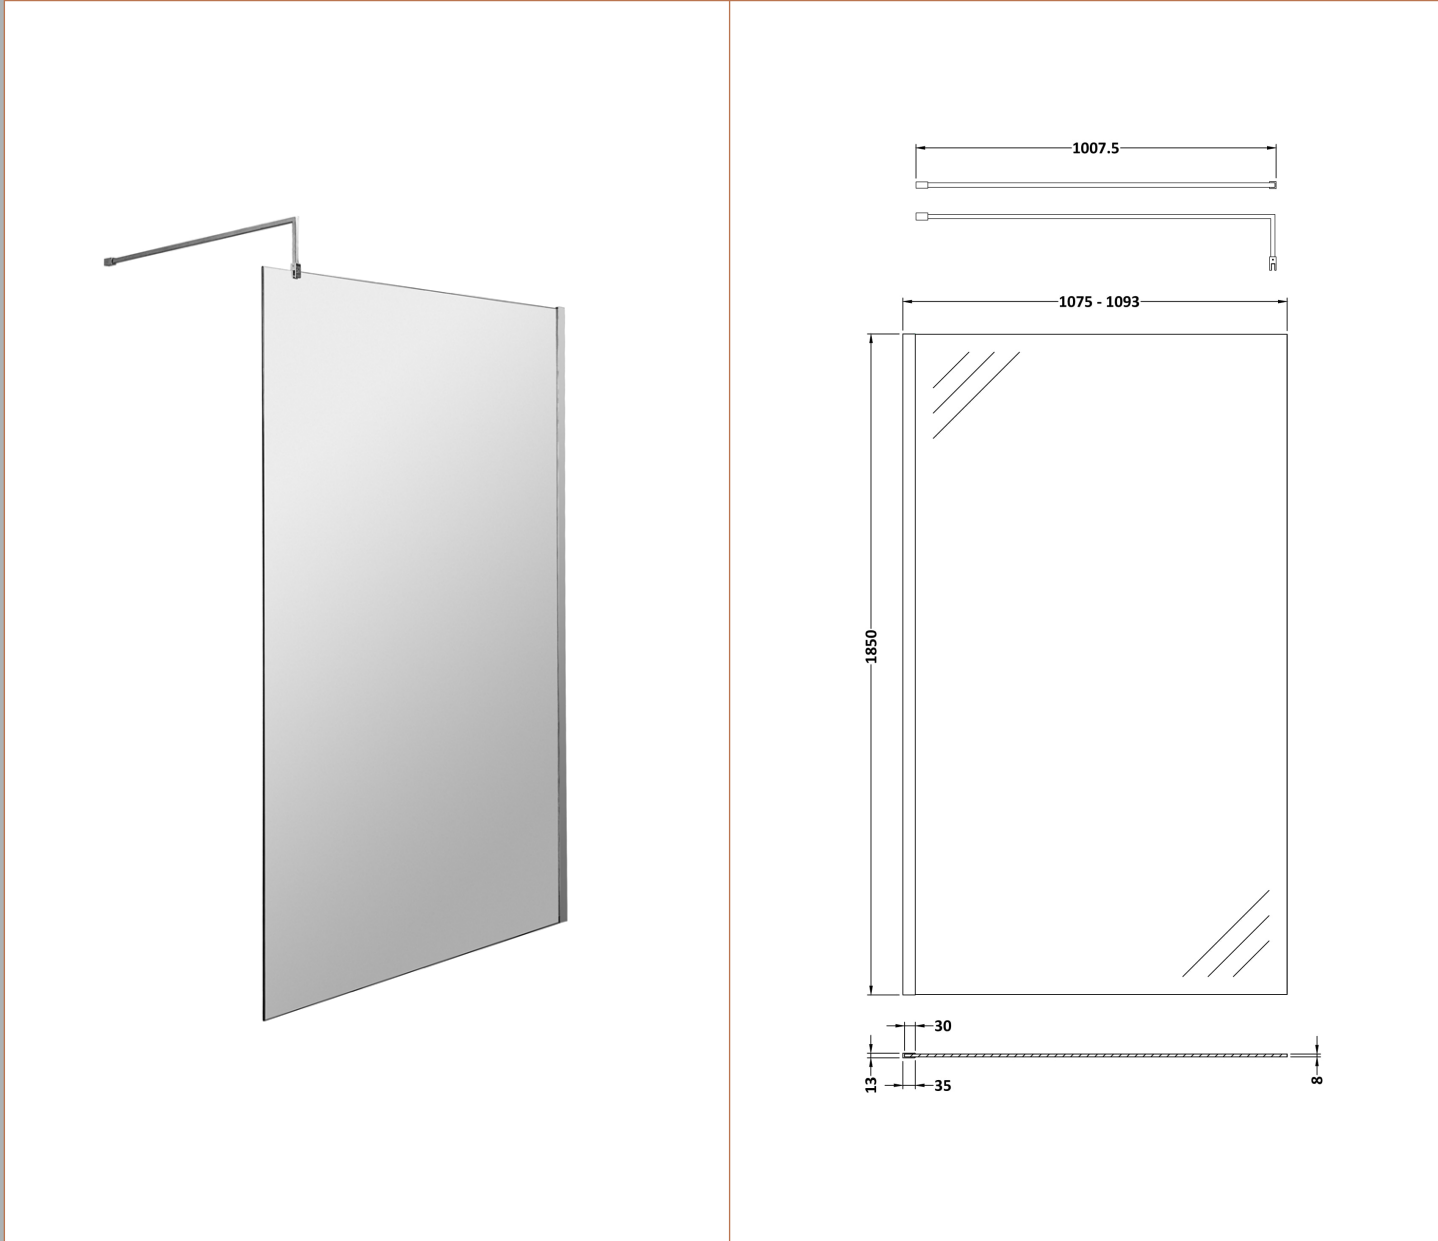

Outer Box Dimensions (If Applicable)

Height (mm):	
Width (mm):	
Depth (mm):	
Length (mm):	
Gross Weight (kg):	
Barcode:	5055275819043

Product Details

Country of Origin:	China
Fitting Instruction:	No
CE & UKCA:	Yes
Profile Material:	Aluminium
Profile Finish:	Chrome
Adjustments (mm):	975mm - 993mm
Entry Width (mm):	N/A
Swing In Dim (mm):	N/A
Swing Out Dim (mm):	N/A
Radius (mm):	Not Applicable
Glass Thickness (mm):	8
Easy Fit:	No
Easy Clean:	No
Handle Style:	Not Applicable
Handle Material:	Not Applicable
Enclosure Design:	Frameless
Wheel Type:	Not Applicable
Support Bar Included:	Support Bar Included
Extras:	None

Sales Code: WRFBP1811

Description: Full Frame Wetroom Screen 1850X1100x8mm

Packaging Details

Barcode: 5056462688503

Sales Code: WRSC11

Description: Wetroom Screen 1100 X 1850 X 8mm

Product Dimensions

Height (mm):	1850
Width (mm):	1100
Depth (mm):	14
Nett Weight (kg):	46

Outer Box Dimensions (If Applicable)

Height (mm):	
Width (mm):	
Depth (mm):	
Length (mm):	
Gross Weight (kg):	
Barcode:	5055275831748

Product Details

Country of Origin:	China
Fitting Instruction:	No
CE & UKCA:	Yes
Profile Material:	Aluminium
Profile Finish:	Chrome
Adjustments (mm):	1075mm-1093mm
Entry Width (mm):	N/A
Swing In Dim (mm):	N/A
Swing Out Dim (mm):	N/A
Radius (mm):	Not Applicable
Glass Thickness (mm):	8
Easy Fit:	No
Easy Clean:	No
Handle Style:	Not Applicable
Handle Material:	Not Applicable
Enclosure Design:	Frameless
Wheel Type:	Not Applicable
Support Bar Included:	Support Bar Included
Extras:	None