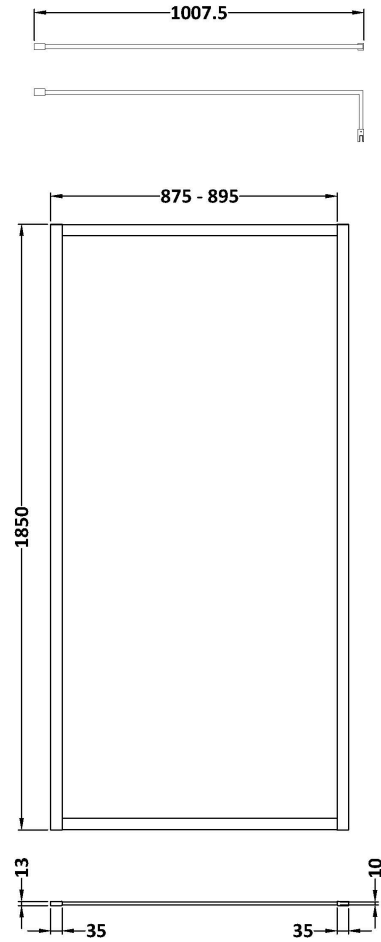

Packaging Dimensions

Height (mm):	65
Width (mm):	850
Length (mm):	1920
Gross Weight (kg):	34

Packaging Data

Box Colour:	Brown Cardboard Box - Printed
Box Qty:	1
Label Size:	100 x 50
Label Colour:	Not Applicable
Label Qty:	0

Outer Box Dimensions (If Applicable)

Height (mm):	
Width (mm):	
Depth (mm):	
Length (mm):	
Gross Weight (kg):	
Barcode:	5055275819029

Product Details

Country of Origin:	China
Fitting Instruction:	No
CE & UKCA:	Yes
Profile Material:	Aluminium
Profile Finish:	Chrome
Adjustments (mm):	775mm - 793mm
Entry Width (mm):	N/A
Swing In Dim (mm):	N/A
Swing Out Dim (mm):	N/A
Radius (mm):	Not Applicable
Glass Thickness (mm):	8
Easy Fit:	No
Easy Clean:	No
Handle Style:	Not Applicable
Handle Material:	Not Applicable
Enclosure Design:	Frameless
Wheel Type:	Not Applicable
Support Bar Included:	Support Bar Included
Extras:	None

Sales Code: WRFBP1890

Description: Full Frame Wetroom Screen 1850X900x8mm

Packaging Details

Barcode: 5056462688480

Sales Code: WRSC090

Description: Wetroom Screen 900 X 1850 X 8mm

Product Dimensions

Height (mm):	1850
Width (mm):	900
Depth (mm):	14
Nett Weight (kg):	37.5

Packaging Dimensions

Height (mm):	65
Width (mm):	950
Length (mm):	1920
Gross Weight (kg):	38.2

Packaging Data

Box Colour:	Brown Cardboard Box - Printed
Box Qty:	1
Label Size:	100 x 50
Label Colour:	Not Applicable
Label Qty:	0