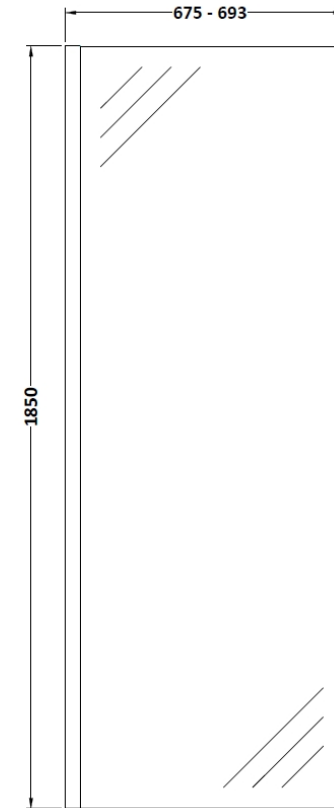

Sales Code: WRFBP1870

Description: Full Frame Wetroom Screen 1850X700x8mm

Packaging Details

Barcode: 5056462688459

Sales Code: WRSC070

Description: Wetroom Screen 700 X 1850 X 8mm

Product Dimensions

Height (mm):	1850
Width (mm):	700
Depth (mm):	14
Nett Weight (kg):	29.5

Packaging Dimensions

Height (mm):	65
Width (mm):	750
Length (mm):	1920
Gross Weight (kg):	29.5

Packaging Data

Box Colour:	Brown Cardboard Box - Printed
Box Qty:	1
Label Size:	100 x 50
Label Colour:	Not Applicable
Label Qty:	0

Outer Box Dimensions (If Applicable)

Height (mm):	
Width (mm):	
Depth (mm):	
Length (mm):	
Gross Weight (kg):	
Barcode:	5055275819005

Product Details

Country of Origin:	China
Fitting Instruction:	No
CE & UKCA:	Yes
Profile Material:	Aluminium
Profile Finish:	Chrome
Adjustments (mm):	675mm - 693mm
Entry Width (mm):	N/A
Swing In Dim (mm):	N/A
Swing Out Dim (mm):	N/A
Radius (mm):	Not Applicable
Glass Thickness (mm):	8
Easy Fit:	No
Easy Clean:	No
Handle Style:	Not Applicable
Handle Material:	Not Applicable
Enclosure Design:	Frameless
Wheel Type:	Not Applicable
Support Bar Included:	Support Bar Included
Extras:	None

Packaging Dimensions

Height (mm):	65
Width (mm):	810
Length (mm):	1920
Gross Weight (kg):	32.5

Packaging Data

Box Colour:	Brown Cardboard Box - Printed
Box Qty:	1
Label Size:	100 x 50
Label Colour:	Not Applicable
Label Qty:	0