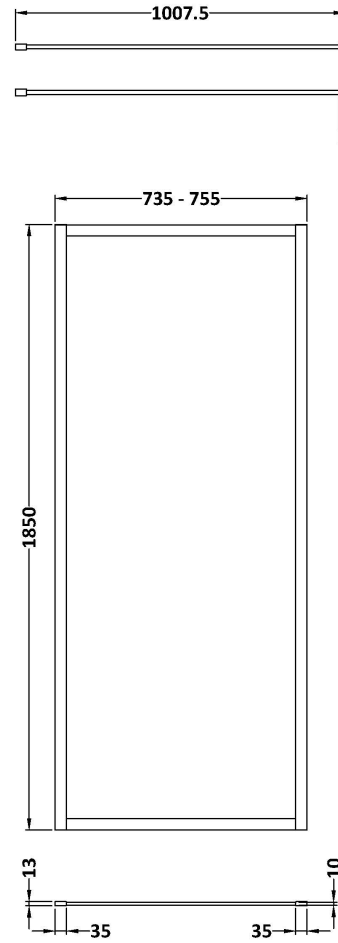

Packaging Dimensions

Height (mm):	65
Width (mm):	750
Length (mm):	1920
Gross Weight (kg):	29.5

Packaging Data

Box Colour:	Brown Cardboard Box - Printed
Box Qty:	1
Label Size:	100 x 50
Label Colour:	Not Applicable
Label Qty:	0

Outer Box Dimensions (If Applicable)

Height (mm):	
Width (mm):	
Depth (mm):	
Length (mm):	
Gross Weight (kg):	
Barcode:	5055275819005

Product Details

Country of Origin:	China
Fitting Instruction:	No
CE & UKCA:	Yes
Profile Material:	Aluminium
Profile Finish:	Chrome
Adjustments (mm):	675mm - 693mm
Entry Width (mm):	N/A
Swing In Dim (mm):	N/A
Swing Out Dim (mm):	N/A
Radius (mm):	Not Applicable
Glass Thickness (mm):	8
Easy Fit:	No
Easy Clean:	No
Handle Style:	Not Applicable
Handle Material:	Not Applicable
Enclosure Design:	Frameless
Wheel Type:	Not Applicable
Support Bar Included:	Support Bar Included
Extras:	None

Sales Code: WRFBP1876

Description: Full Frame Wetroom Screen 1850X760x8mm

Packaging Details

Barcode: 5056462688466

Sales Code: WRSC076

Description: Wetroom Screen 760 X 1850 X 8mm

Product Dimensions

Height (mm):	1850
Width (mm):	760
Depth (mm):	14
Nett Weight (kg):	32.5

Packaging Dimensions

Height (mm):	65
Width (mm):	810
Length (mm):	1920
Gross Weight (kg):	32.5

Packaging Data

Box Colour:	Brown Cardboard Box - Printed
Box Qty:	1
Label Size:	100 x 50
Label Colour:	Not Applicable
Label Qty:	0