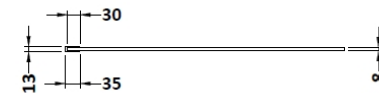

Sales Code: WRSC070

Description: Wetroom Screen 700 X 1850 X 8mm

Product Dimensions

Height (mm):	1850
Width (mm):	700
Depth (mm):	14
Nett Weight (kg):	29.5

Packaging Dimensions

Height (mm):	65
Width (mm):	750
Length (mm):	1920
Gross Weight (kg):	29.5

Packaging Data

Box Colour:	Brown Cardboard Box - Printed
Box Qty:	1
Label Size:	100 x 50
Label Colour:	Not Applicable
Label Qty:	0

Outer Box Dimensions (If Applicable)

Height (mm):	
Width (mm):	
Depth (mm):	
Length (mm):	
Gross Weight (kg):	
Barcode:	5055275819005

Product Details

Country of Origin:	China
Fitting Instruction:	No
CE & UKCA:	Yes
Profile Material:	Aluminium
Profile Finish:	Chrome
Adjustments (mm):	675mm - 693mm
Entry Width (mm):	N/A
Swing In Dim (mm):	N/A
Swing Out Dim (mm):	N/A
Radius (mm):	Not Applicable
Glass Thickness (mm):	8
Easy Fit:	No
Easy Clean:	No
Handle Style:	Not Applicable
Handle Material:	Not Applicable
Enclosure Design:	Frameless
Wheel Type:	Not Applicable
Support Bar Included:	Support Bar Included
Extras:	None