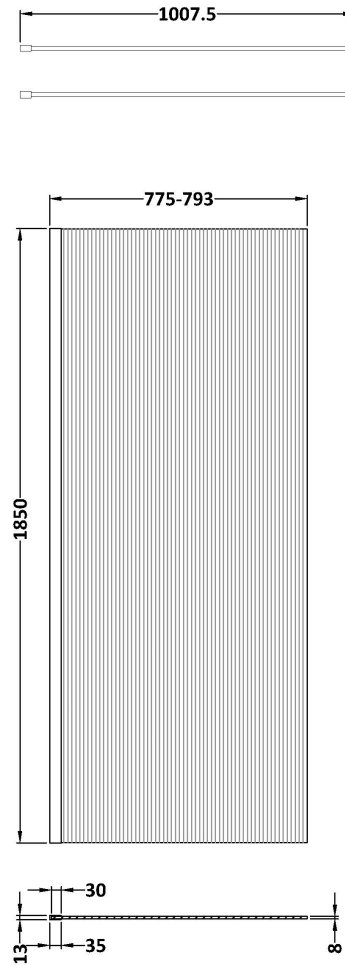

Sales Code: WRFL18580

Description: 800X1850 Fluted Wetroom Screen Inc' Bar

Product Dimensions

Height (mm):	1850
Width (mm):	800
Depth (mm):	13
Nett Weight (kg):	34

Packaging Dimensions

Height (mm):	65
Width (mm):	850
Length (mm):	1920
Gross Weight (kg):	34

Packaging Data

Box Colour:	Brown Cardboard Box - Printed
Box Qty:	1
Label Size:	100 x 50
Label Colour:	Not Applicable
Label Qty:	0

Outer Box Dimensions (If Applicable)

Height (mm):	
Width (mm):	
Depth (mm):	
Length (mm):	
Gross Weight (kg):	
Barcode:	5056462661209

Product Details

Country of Origin:	China
Fitting Instruction:	No
CE & UKCA:	Yes
Profile Material:	Aluminium
Profile Finish:	Chrome
Adjustments (mm):	775mm - 793mm
Entry Width (mm):	N/A
Swing In Dim (mm):	N/A
Swing Out Dim (mm):	N/A
Radius (mm):	Not Applicable
Glass Thickness (mm):	8
Easy Fit:	No
Easy Clean:	No
Handle Style:	Not Applicable
Handle Material:	Not Applicable
Enclosure Design:	Fluted
Wheel Type:	Not Applicable
Support Bar Included:	Support Bar Included
Extras:	None

Sales Code: WRFL18590

Description: 900X1850 Fluted Wetroom Screen Inc' Bar

Product Dimensions

Height (mm):	1850
Width (mm):	900
Depth (mm):	13
Nett Weight (kg):	37.5

Packaging Dimensions

Height (mm):	65
Width (mm):	950
Length (mm):	1920
Gross Weight (kg):	38.2