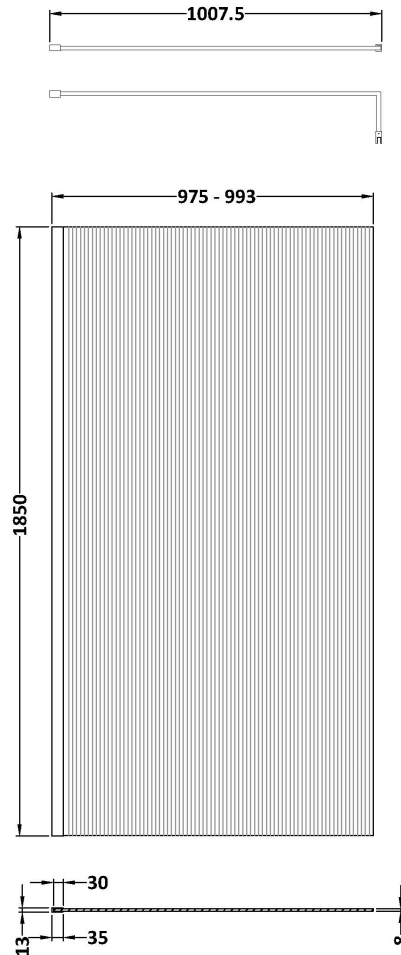

Sales Code: WRFL18580

Description: 800X1850 Fluted Wetroom Screen Inc' Bar

Product Dimensions

Height (mm):	1850
Width (mm):	800
Depth (mm):	13
Nett Weight (kg):	34

Packaging Dimensions

Height (mm):	65
Width (mm):	850
Length (mm):	1920
Gross Weight (kg):	34

Sales Code: WRFL18590

Description: 900X1850 Fluted Wetroom Screen Inc' Bar

Product Dimensions

Height (mm):	1850
Width (mm):	900
Depth (mm):	13
Nett Weight (kg):	37.5

Packaging Dimensions

Height (mm):	65
Width (mm):	950
Length (mm):	1920
Gross Weight (kg):	38.2

Packaging Data

Box Colour:	Brown Cardboard Box - Printed
Box Qty:	1
Label Size:	100 x 50
Label Colour:	Not Applicable
Label Qty:	0

Outer Box Dimensions (If Applicable)

Height (mm):	
Width (mm):	
Depth (mm):	
Length (mm):	
Gross Weight (kg):	
Barcode:	5056462661216

Sales Code: WRFL18510

Description: 1000X1850 Fluted Wetroom Screen Inc' Bar

Product Dimensions

Height (mm):	1850
Width (mm):	1000
Depth (mm):	13
Nett Weight (kg):	42.5

Packaging Dimensions

Height (mm):	65
Width (mm):	1045
Length (mm):	1920
Gross Weight (kg):	42.5