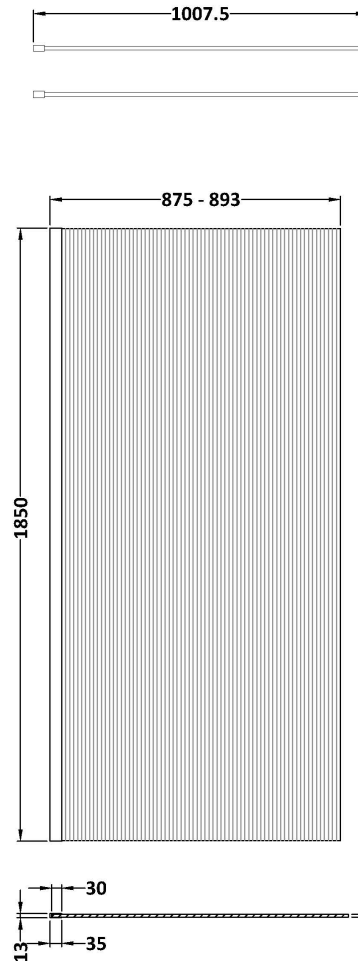

Sales Code: WRFL18580

Description: 800X1850 Fluted Wetroom Screen Inc' Bar

Product Dimensions

Height (mm):	1850
Width (mm):	800
Depth (mm):	13
Nett Weight (kg):	34

Packaging Dimensions

Height (mm):	65
Width (mm):	850
Length (mm):	1920
Gross Weight (kg):	34

Packaging Data

Box Colour:	Brown Cardboard Box - Printed
Box Qty:	1
Label Size:	100 x 50
Label Colour:	Not Applicable
Label Qty:	0

Outer Box Dimensions (If Applicable)

Height (mm):	
Width (mm):	
Depth (mm):	
Length (mm):	
Gross Weight (kg):	
Barcode:	5056462661209

Product Details

Country of Origin:	China
Fitting Instruction:	No
CE & UKCA:	Yes
Profile Material:	Aluminium
Profile Finish:	Chrome
Adjustments (mm):	775mm - 793mm
Entry Width (mm):	N/A
Swing In Dim (mm):	N/A
Swing Out Dim (mm):	N/A
Radius (mm):	Not Applicable
Glass Thickness (mm):	8
Easy Fit:	No
Easy Clean:	No
Handle Style:	Not Applicable
Handle Material:	Not Applicable
Enclosure Design:	Fluted
Wheel Type:	Not Applicable
Support Bar Included:	Support Bar Included
Extras:	None

Sales Code: WRFL18590

Description: 900X1850 Fluted Wetroom Screen Inc' Bar

Product Dimensions

Height (mm):	1850
Width (mm):	900
Depth (mm):	13
Nett Weight (kg):	37.5

Packaging Dimensions

Height (mm):	65
Width (mm):	950
Length (mm):	1920
Gross Weight (kg):	38.2