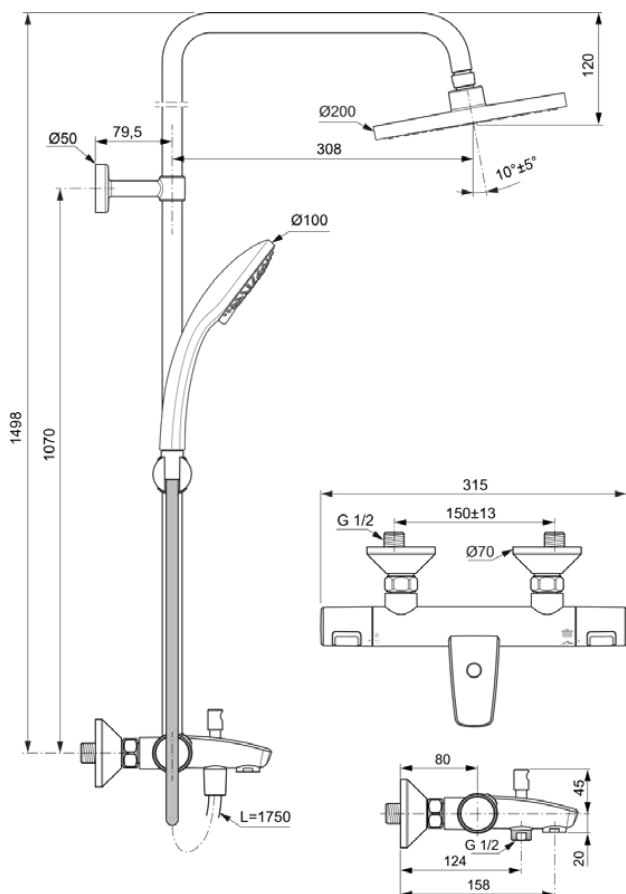

CERATHERM T25

A7590AA

CERATHERM T25 | Exposed bath & shower system 315x487.5x1498 mm, 158 mm spout projection in chrome finish, 20.0 l/min (3 bar) | Thermostatic function, Water & Energy savings, Safety stop

Image & drawing

General information

Product type:	Shower systems
Sub product type:	Exposed bath & shower system
Brand:	Ideal Standard
Suite name:	CERATHERM T25
Designer:	Ideal Standard
Colour:	AA - Chrome
Surface finish effect:	glossy
Height (mm):	1498
Width (mm):	315
Length / Projection (mm):	487.5
Fixing method:	S-coupling
Net weight (kg):	3.90
EAN code:	4015413351744

Included products

B9403AA:	IDEALRAIN Multi function handspray 100x245.5 mm in chrome finish, 8 l/min (3 bar)
BE175AA:	IDEALRAIN Shower hose 1750 mm in chrome finish
A861273AA:	MULTI SUITES - SPARE PARTS Overhead shower 252x252x60 mm in chrome finish, 12 l/min (3 bar)

Product specifications

Headshower is depth-adjustable:	No
Material:	Metal
Material of handle:	Plastic
Max. flow rate at 3 bar (l):	20.0
Max. flow rate at 3 bar (l) for all outlets:	8/12/20
Max. flow rate at 3 bar (l) for handspray:	8
Max. flow rate at 3 bar (l) for headshower:	12
Max. flow rate at 3 bar (l) for spout:	20
Max. operating pressure (bar):	10
Min. operating pressure (bar):	0.5
Noise reduced S-Connectors:	No
PVD technology:	No
SmartShine:	Yes
Surface cover:	chromium-plated
Surface finish effect:	glossy
Temperature limiter:	Yes
Thermostatic:	Yes
Type of handle:	Rotary knob
Type of temperature control:	Thermostatic
With S-couplings:	Yes
With check valve:	Yes
With diverter unit:	Yes
With handspray:	Yes
With handspray set:	Yes
With head shower:	Yes
With shelve(s):	No
With shower hose:	Yes
With shower kit:	No
With side showers:	No
With sliding set:	Yes
With soap holder:	No
With wall bracket:	No
With wall elbow:	No
Fixing material included:	Yes
Fixing method:	S-coupling
Handle fixation position:	Top
Mounting method:	Wall