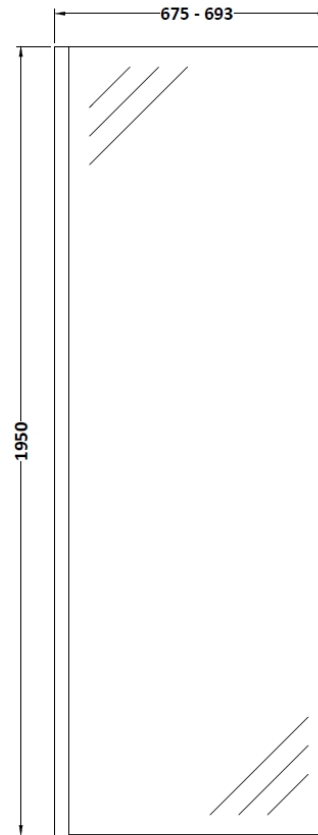

Sales Code: WRSB700

Description: Wetroom Screen 700 X1950mm

Packaging Details

Barcode: 5055369007424

Sales Code: WRSB700G

Description: Glass Only 700 X 1950 X 8mm

Product Dimensions

Height (mm):	1950
Width (mm):	700
Depth (mm):	8
Nett Weight (kg):	29.44

Packaging Dimensions

Height (mm):	65
Width (mm):	730
Length (mm):	2010
Gross Weight (kg):	29.44

Packaging Data

Box Colour:	Brown Cardboard Box - Printed
Box Qty:	1
Label Size:	100 x 50
Label Colour:	Not Applicable
Label Qty:	0

Outer Box Dimensions (If Applicable)

Height (mm):	
Width (mm):	
Depth (mm):	
Length (mm):	
Gross Weight (kg):	
Barcode:	5056462620718

Product Details

Country of Origin:	China
Fitting Instruction:	No
CE & UKCA:	Yes
Profile Material:	
Profile Finish:	Not Applicable
Adjustments (mm):	N/A
Entry Width (mm):	N/A
Swing In Dim (mm):	N/A
Swing Out Dim (mm):	N/A
Radius (mm):	Not Applicable
Glass Thickness (mm):	8
Easy Fit:	No
Easy Clean:	No
Handle Style:	Not Applicable
Handle Material:	Not Applicable
Enclosure Design:	Frameless
Wheel Type:	Not Applicable
Support Bar Included:	Support Bar Not Included
Extras:	None

Sales Code: WRSB800

Description: Wetroom Screen 800 X1950mm

Packaging Details

Barcode: 5055369007448

Sales Code: WRSB800G

Description: Glass Only 800 X 1950 X 8mm

Product Dimensions

Height (mm):	1950
Width (mm):	800
Depth (mm):	8
Nett Weight (kg):	34.36