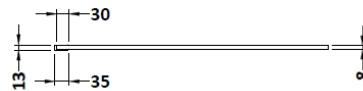

Sales Code: WRSB700

Description: Wetroom Screen 700 X1950mm

Packaging Details

Barcode: 5055369007424

Sales Code: WRSB700G

Description: Glass Only 700 X 1950 X 8mm

Product Dimensions

Height (mm):	1950
Width (mm):	700
Depth (mm):	8
Nett Weight (kg):	29.44

Outer Box Dimensions (If Applicable)

Height (mm):	
Width (mm):	
Depth (mm):	
Length (mm):	
Gross Weight (kg):	
Barcode:	5056462620718

Product Details

Country of Origin:	China
Fitting Instruction:	No
CE & UKCA:	Yes
Profile Material:	
Profile Finish:	Not Applicable
Adjustments (mm):	N/A
Entry Width (mm):	N/A
Swing In Dim (mm):	N/A
Swing Out Dim (mm):	N/A
Radius (mm):	Not Applicable
Glass Thickness (mm):	8
Easy Fit:	No
Easy Clean:	No
Handle Style:	Not Applicable
Handle Material:	Not Applicable
Enclosure Design:	Frameless
Wheel Type:	Not Applicable
Support Bar Included:	Support Bar Not Included
Extras:	None