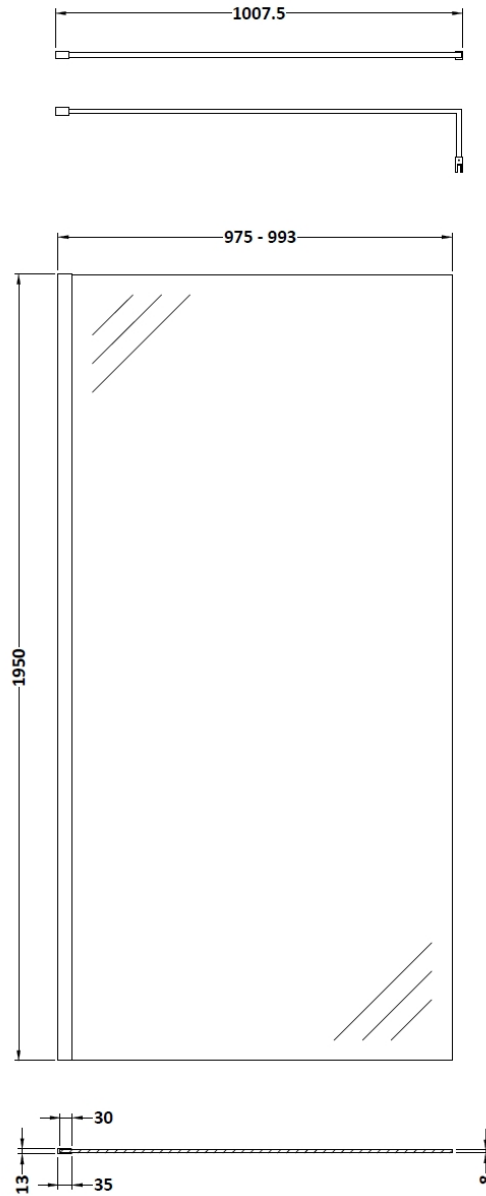

Sales Code: WRSB1000

Description: Wetroom Screen 1000 X1950mm

Packaging Details

Barcode: 5055369007462