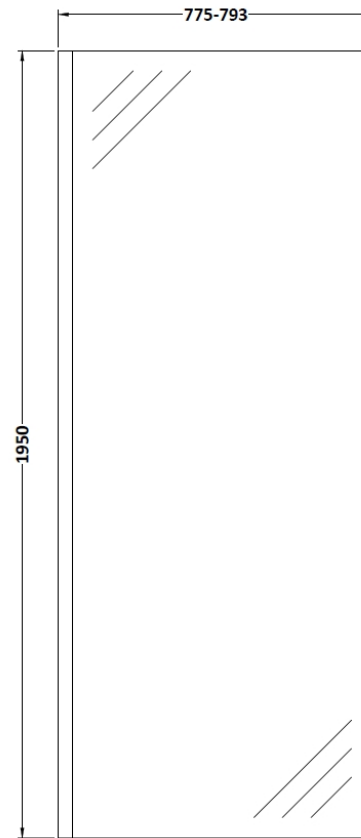

Packaging Dimensions

Height (mm):	65
Width (mm):	730
Length (mm):	2010
Gross Weight (kg):	29.44

Packaging Data

Box Colour:	Brown Cardboard Box - Printed
Box Qty:	1
Label Size:	100 x 50
Label Colour:	Not Applicable
Label Qty:	0

Outer Box Dimensions (If Applicable)

Height (mm):	
Width (mm):	
Depth (mm):	
Length (mm):	
Gross Weight (kg):	
Barcode:	5056462620718

Product Details

Country of Origin:	China
Fitting Instruction:	No
CE & UKCA:	Yes
Profile Material:	
Profile Finish:	Not Applicable
Adjustments (mm):	N/A
Entry Width (mm):	N/A
Swing In Dim (mm):	N/A
Swing Out Dim (mm):	N/A
Radius (mm):	Not Applicable
Glass Thickness (mm):	8
Easy Fit:	No
Easy Clean:	No
Handle Style:	Not Applicable
Handle Material:	Not Applicable
Enclosure Design:	Frameless
Wheel Type:	Not Applicable
Support Bar Included:	Support Bar Not Included
Extras:	None

Sales Code: WRSB800

Description: Wetroom Screen 800 X1950mm

Packaging Details

Barcode: 5055369007448

Sales Code: WRSB800G

Description: Glass Only 800 X 1950 X 8mm

Product Dimensions

Height (mm):	1950
Width (mm):	800
Depth (mm):	8
Nett Weight (kg):	34.36

Packaging Dimensions

Height (mm):	65
Width (mm):	830
Length (mm):	2010
Gross Weight (kg):	34.36

Packaging Data

Box Colour:	Brown Cardboard Box - Printed
Box Qty:	1
Label Size:	100 x 50
Label Colour:	Not Applicable
Label Qty:	0