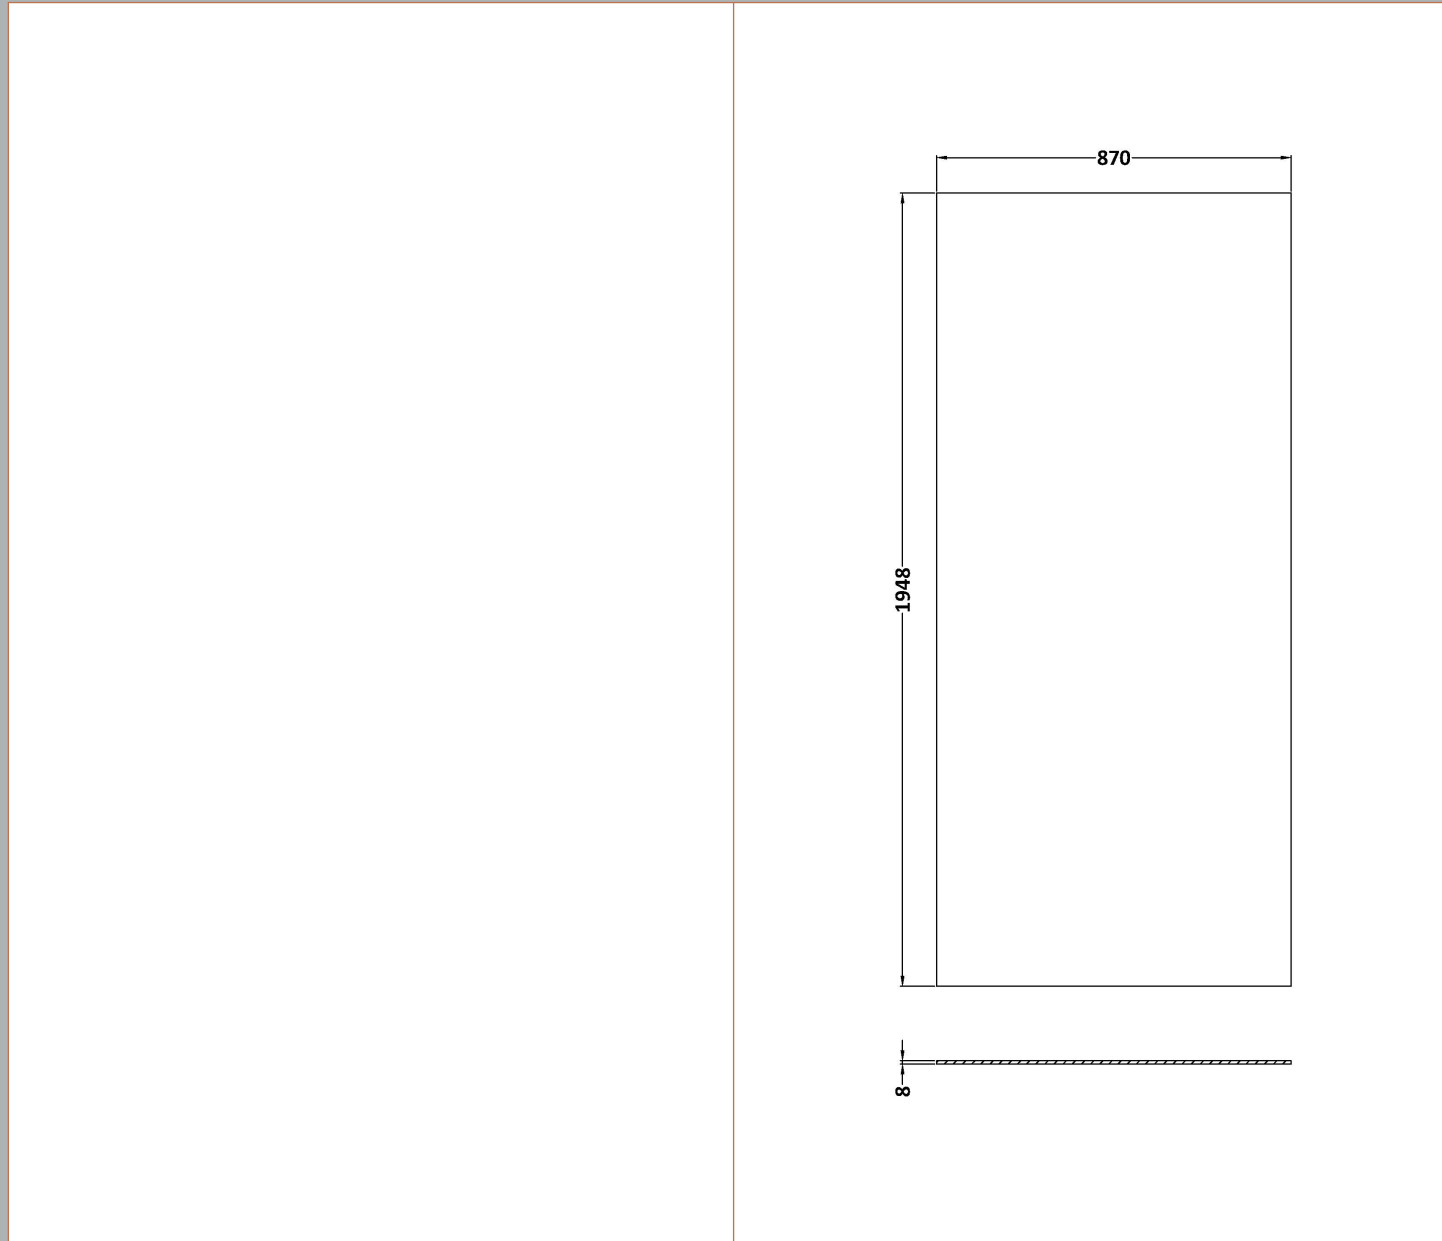

Outer Box Dimensions (If Applicable)

Height (mm):	
Width (mm):	
Depth (mm):	
Length (mm):	
Gross Weight (kg):	
Barcode:	5056462620732

Product Details

Country of Origin:	China
Fitting Instruction:	No
CE & UKCA:	Yes
Profile Material:	
Profile Finish:	Not Applicable
Adjustments (mm):	N/A
Entry Width (mm):	N/A
Swing In Dim (mm):	N/A
Swing Out Dim (mm):	N/A
Radius (mm):	Not Applicable
Glass Thickness (mm):	8
Easy Fit:	No
Easy Clean:	No
Handle Style:	Not Applicable
Handle Material:	Not Applicable
Enclosure Design:	Frameless
Wheel Type:	Not Applicable
Support Bar Included:	Support Bar Not Included
Extras:	None

Sales Code: WRSB900

Description: Wetroom Screen 900 X1950mm

Packaging Details

Barcode: 5055369007455

Sales Code: WRSB900G

Description: Glass Only 900 X 1950 X 8mm

Product Dimensions

Height (mm):	1950
Width (mm):	900
Depth (mm):	8
Nett Weight (kg):	38.24

Packaging Dimensions

Height (mm):	65
Width (mm):	930
Length (mm):	2010
Gross Weight (kg):	38.24

Packaging Data

Box Colour:	Brown Cardboard Box - Printed
Box Qty:	1
Label Size:	100 x 50
Label Colour:	Not Applicable
Label Qty:	0

Outer Box Dimensions (If Applicable)

Height (mm):	
Width (mm):	
Depth (mm):	
Length (mm):	
Gross Weight (kg):	
Barcode:	5056462620749

Product Details

Country of Origin:	China
Fitting Instruction:	No
CE & UKCA:	Yes
Profile Material:	
Profile Finish:	Not Applicable
Adjustments (mm):	N/A
Entry Width (mm):	N/A
Swing In Dim (mm):	N/A
Swing Out Dim (mm):	N/A
Radius (mm):	Not Applicable
Glass Thickness (mm):	8
Easy Fit:	No
Easy Clean:	No
Handle Style:	Not Applicable
Handle Material:	Not Applicable
Enclosure Design:	Frameless
Wheel Type:	Not Applicable
Support Bar Included:	Support Bar Not Included
Extras:	None