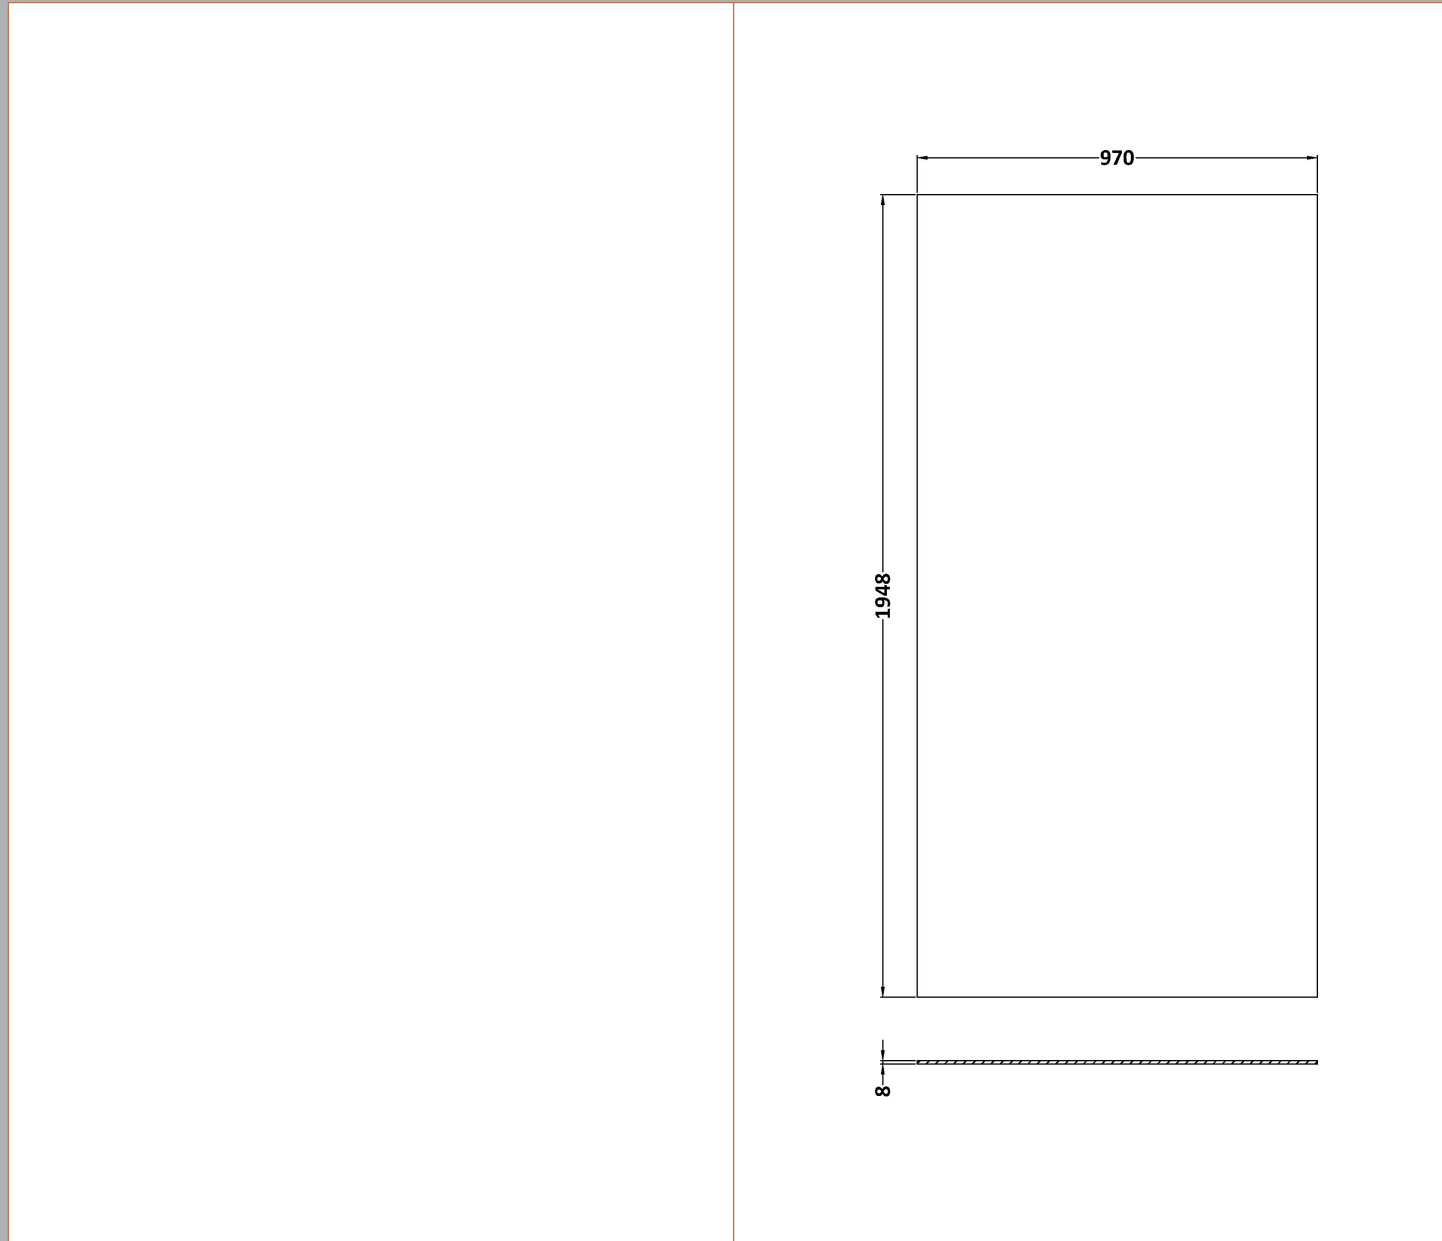

Outer Box Dimensions (If Applicable)

Height (mm):	
Width (mm):	
Depth (mm):	
Length (mm):	
Gross Weight (kg):	
Barcode:	5056462620749

Product Details

Country of Origin:	China
Fitting Instruction:	No
CE & UKCA:	Yes
Profile Material:	
Profile Finish:	Not Applicable
Adjustments (mm):	N/A
Entry Width (mm):	N/A
Swing In Dim (mm):	N/A
Swing Out Dim (mm):	N/A
Radius (mm):	Not Applicable
Glass Thickness (mm):	8
Easy Fit:	No
Easy Clean:	No
Handle Style:	Not Applicable
Handle Material:	Not Applicable
Enclosure Design:	Frameless
Wheel Type:	Not Applicable
Support Bar Included:	Support Bar Not Included
Extras:	None

Sales Code: WRSB1000

Description: Wetroom Screen 1000 X1950mm

Packaging Details

Barcode: 5055369007462

Sales Code: WRSB1000G

Description: Glass Only 1000 X 1950 X 8mm

Product Dimensions

Height (mm):	1950
Width (mm):	1000
Depth (mm):	8
Nett Weight (kg):	42.4

Outer Box Dimensions (If Applicable)

Height (mm):	
Width (mm):	
Depth (mm):	
Length (mm):	
Gross Weight (kg):	
Barcode:	5056462620756

Product Details

Country of Origin:	China
Fitting Instruction:	No
CE & UKCA:	Yes
Profile Material:	
Profile Finish:	Not Applicable
Adjustments (mm):	N/A
Entry Width (mm):	N/A
Swing In Dim (mm):	N/A
Swing Out Dim (mm):	N/A
Radius (mm):	Not Applicable
Glass Thickness (mm):	8
Easy Fit:	No
Easy Clean:	No
Handle Style:	Not Applicable
Handle Material:	Not Applicable
Enclosure Design:	Frameless
Wheel Type:	Not Applicable
Support Bar Included:	Support Bar Not Included
Extras:	None

Sales Code: WRSF018

Description: 1950 Wetroom Wall Channel Chrome

Product Dimensions

Height (mm):	1950
Width (mm):	
Depth (mm):	
Nett Weight (kg):	0.8

Packaging Dimensions

Height (mm):	40
Width (mm):	50
Length (mm):	1970
Gross Weight (kg):	0.8