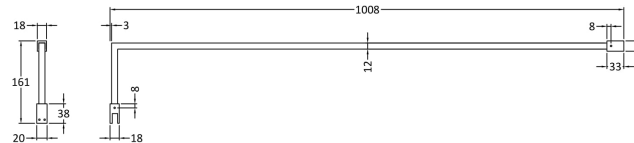

Sales Code: FIX023

Description: Wetroom Screen Support Arm Chrome

Product Dimensions

Height (mm):	15
Width (mm):	150
Depth (mm):	1000
Nett Weight (kg):	0.67

Packaging Dimensions

Height (mm):	35
Width (mm):	160
Length (mm):	1020
Gross Weight (kg):	0.7

Packaging Data

Box Colour:	Brown Cardboard Box
Box Qty:	1
Label Size:	100 x 50
Label Colour:	White Label
Label Qty:	1

Outer Box Dimensions (If Applicable)

Height (mm):	
Width (mm):	
Depth (mm):	
Length (mm):	
Gross Weight (kg):	
Barcode:	5056211800002

Product Details

Country of Origin:	China
Fitting Instruction:	No
CE & UKCA:	N/A
Profile Material:	Stainless Steel
Profile Finish:	Chrome
Adjustments (mm):	N/A
Entry Width (mm):	N/A
Swing In Dim (mm):	N/A
Swing Out Dim (mm):	N/A
Radius (mm):	Not Applicable
Glass Thickness (mm):	
Easy Fit:	Not Applicable
Easy Clean:	Not Applicable
Handle Style:	Not Applicable
Handle Material:	Not Applicable
Enclosure Design:	Not Applicable
Wheel Type:	Not Applicable
Support Bar Included:	
Extras:	None