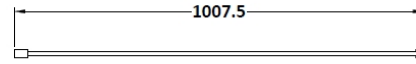

Sales Code: WRSB700

Description: Wetroom Screen 700 X1950mm

Packaging Details

Barcode: 5055369007424

Sales Code: WRSB700G

Description: Glass Only 700 X 1950 X 8mm

Product Dimensions

Height (mm):	1950
Width (mm):	700
Depth (mm):	8
Nett Weight (kg):	29.44

Outer Box Dimensions (If Applicable)

Height (mm):	
Width (mm):	
Depth (mm):	
Length (mm):	
Gross Weight (kg):	
Barcode:	5056462620718

Product Details

Country of Origin:	China
Fitting Instruction:	No
CE & UKCA:	Yes
Profile Material:	
Profile Finish:	Not Applicable
Adjustments (mm):	N/A
Entry Width (mm):	N/A
Swing In Dim (mm):	N/A
Swing Out Dim (mm):	N/A
Radius (mm):	Not Applicable
Glass Thickness (mm):	8
Easy Fit:	No
Easy Clean:	No
Handle Style:	Not Applicable
Handle Material:	Not Applicable
Enclosure Design:	Frameless
Wheel Type:	Not Applicable
Support Bar Included:	Support Bar Not Included
Extras:	None