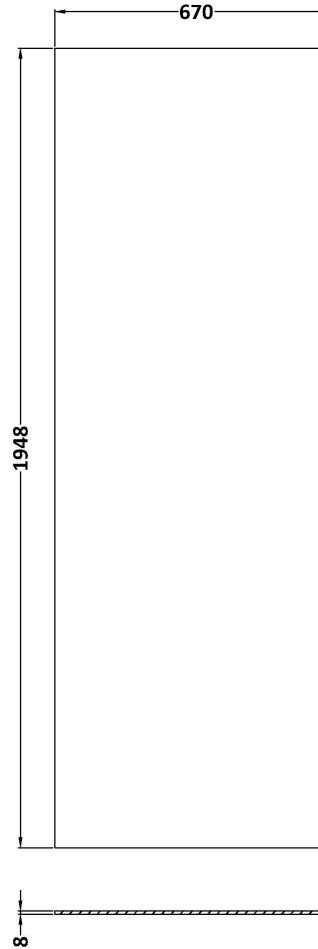

Sales Code: WRSB700

Description: Wetroom Screen 700 X1950mm

Packaging Details

Barcode: 5055369007424

Sales Code: WRSB700G

Description: Glass Only 700 X 1950 X 8mm

Product Dimensions

Height (mm):	1950
Width (mm):	700
Depth (mm):	8
Nett Weight (kg):	29.44

Packaging Dimensions

Height (mm):	65
Width (mm):	730
Length (mm):	2010
Gross Weight (kg):	29.44

Packaging Data

Box Colour:	Brown Cardboard Box - Printed
Box Qty:	1
Label Size:	100 x 50
Label Colour:	Not Applicable
Label Qty:	0

Outer Box Dimensions (If Applicable)

Height (mm):	
Width (mm):	
Depth (mm):	
Length (mm):	
Gross Weight (kg):	
Barcode:	5056462620718

Product Details

Country of Origin:	China
Fitting Instruction:	No
CE & UKCA:	Yes
Profile Material:	
Profile Finish:	Not Applicable
Adjustments (mm):	N/A
Entry Width (mm):	N/A
Swing In Dim (mm):	N/A
Swing Out Dim (mm):	N/A
Radius (mm):	Not Applicable
Glass Thickness (mm):	8
Easy Fit:	No
Easy Clean:	No
Handle Style:	Not Applicable
Handle Material:	Not Applicable
Enclosure Design:	Frameless
Wheel Type:	Not Applicable
Support Bar Included:	Support Bar Not Included
Extras:	None

Packaging Dimensions

Height (mm):	65
Width (mm):	830
Length (mm):	2010
Gross Weight (kg):	34.36

Packaging Data

Box Colour:	Brown Cardboard Box - Printed
Box Qty:	1
Label Size:	100 x 50
Label Colour:	Not Applicable
Label Qty:	0