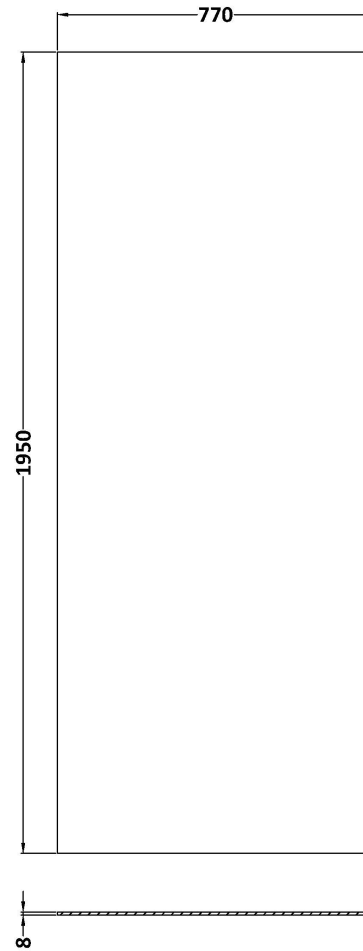

Packaging Dimensions

Height (mm):	65
Width (mm):	730
Length (mm):	2010
Gross Weight (kg):	29.44

Packaging Data

Box Colour:	Brown Cardboard Box - Printed
Box Qty:	1
Label Size:	100 x 50
Label Colour:	Not Applicable
Label Qty:	0

Outer Box Dimensions (If Applicable)

Height (mm):	
Width (mm):	
Depth (mm):	
Length (mm):	
Gross Weight (kg):	
Barcode:	5056462620718

Product Details

Country of Origin:	China
Fitting Instruction:	No
CE & UKCA:	Yes
Profile Material:	
Profile Finish:	Not Applicable
Adjustments (mm):	N/A
Entry Width (mm):	N/A
Swing In Dim (mm):	N/A
Swing Out Dim (mm):	N/A
Radius (mm):	Not Applicable
Glass Thickness (mm):	8
Easy Fit:	No
Easy Clean:	No
Handle Style:	Not Applicable
Handle Material:	Not Applicable
Enclosure Design:	Frameless
Wheel Type:	Not Applicable
Support Bar Included:	Support Bar Not Included
Extras:	None

Sales Code: WRSB800

Description: Wetroom Screen 800 X1950mm

Packaging Details

Barcode: 5055369007448

Sales Code: WRSB800G

Description: Glass Only 800 X 1950 X 8mm

Product Dimensions

Height (mm):	1950
Width (mm):	800
Depth (mm):	8
Nett Weight (kg):	34.36

Packaging Dimensions

Height (mm):	65
Width (mm):	830
Length (mm):	2010
Gross Weight (kg):	34.36

Packaging Data

Box Colour:	Brown Cardboard Box - Printed
Box Qty:	1
Label Size:	100 x 50
Label Colour:	Not Applicable
Label Qty:	0