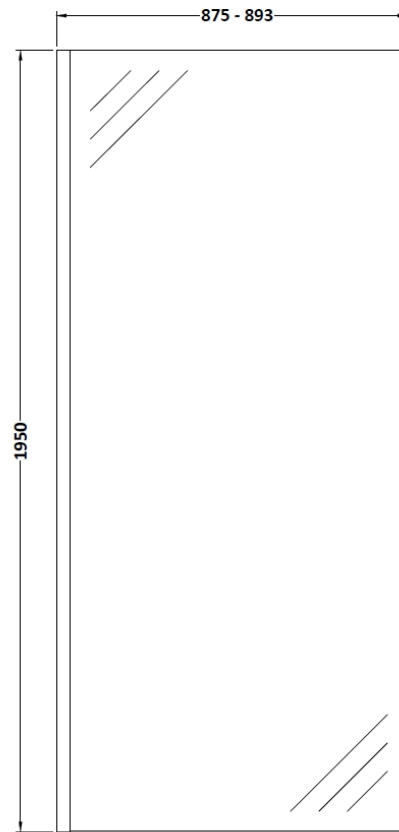

Sales Code: WRSB800

Description: Wetroom Screen 800 X1950mm

Packaging Details

Barcode: 5055369007448

Sales Code: WRSB800G

Description: Glass Only 800 X 1950 X 8mm

Product Dimensions

Height (mm):	1950
Width (mm):	800
Depth (mm):	8
Nett Weight (kg):	34.36

Packaging Dimensions

Height (mm):	65
Width (mm):	830
Length (mm):	2010
Gross Weight (kg):	34.36

Packaging Data

Box Colour:	Brown Cardboard Box - Printed
Box Qty:	1
Label Size:	100 x 50
Label Colour:	Not Applicable
Label Qty:	0

Outer Box Dimensions (If Applicable)

Height (mm):	
Width (mm):	
Depth (mm):	
Length (mm):	
Gross Weight (kg):	
Barcode:	5056462620732

Product Details

Country of Origin:	China
Fitting Instruction:	No
CE & UKCA:	Yes
Profile Material:	
Profile Finish:	Not Applicable
Adjustments (mm):	N/A
Entry Width (mm):	N/A
Swing In Dim (mm):	N/A
Swing Out Dim (mm):	N/A
Radius (mm):	Not Applicable
Glass Thickness (mm):	8
Easy Fit:	No
Easy Clean:	No
Handle Style:	Not Applicable
Handle Material:	Not Applicable
Enclosure Design:	Frameless
Wheel Type:	Not Applicable
Support Bar Included:	Support Bar Not Included
Extras:	None

Sales Code: WRSB900

Description: Wetroom Screen 900 X1950mm

Packaging Details

Barcode: 5055369007455

Sales Code: WRSB900G

Description: Glass Only 900 X 1950 X 8mm

Product Dimensions

Height (mm):	1950
Width (mm):	900
Depth (mm):	8
Nett Weight (kg):	38.24