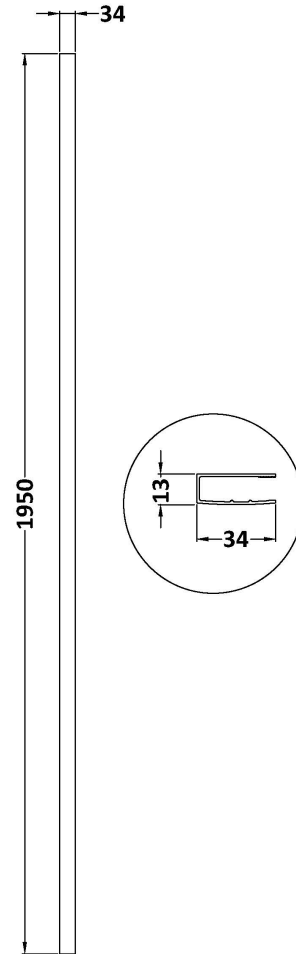

Outer Box Dimensions (If Applicable)

Height (mm):	
Width (mm):	
Depth (mm):	
Length (mm):	
Gross Weight (kg):	
Barcode:	5056462620718

Product Details

Country of Origin:	China
Fitting Instruction:	No
CE & UKCA:	Yes
Profile Material:	
Profile Finish:	Not Applicable
Adjustments (mm):	N/A
Entry Width (mm):	N/A
Swing In Dim (mm):	N/A
Swing Out Dim (mm):	N/A
Radius (mm):	Not Applicable
Glass Thickness (mm):	8
Easy Fit:	No
Easy Clean:	No
Handle Style:	Not Applicable
Handle Material:	Not Applicable
Enclosure Design:	Frameless
Wheel Type:	Not Applicable
Support Bar Included:	Support Bar Not Included
Extras:	None

Outer Box Dimensions (If Applicable)

Height (mm):	
Width (mm):	
Depth (mm):	
Length (mm):	
Gross Weight (kg):	
Barcode:	5056462620756

Product Details

Country of Origin:	China
Fitting Instruction:	No
CE & UKCA:	Yes
Profile Material:	
Profile Finish:	Not Applicable
Adjustments (mm):	N/A
Entry Width (mm):	N/A
Swing In Dim (mm):	N/A
Swing Out Dim (mm):	N/A
Radius (mm):	Not Applicable
Glass Thickness (mm):	8
Easy Fit:	No
Easy Clean:	No
Handle Style:	Not Applicable
Handle Material:	Not Applicable
Enclosure Design:	Frameless
Wheel Type:	Not Applicable
Support Bar Included:	Support Bar Not Included
Extras:	None

Sales Code: WRSF018

Description: 1950 Wetroom Wall Channel Chrome

Product Dimensions

Height (mm):	1950
Width (mm):	
Depth (mm):	
Nett Weight (kg):	0.8

Packaging Dimensions

Height (mm):	40
Width (mm):	50
Length (mm):	1970
Gross Weight (kg):	0.8