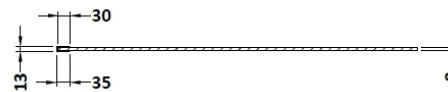

Sales Code: WRSB900

Description: Wetroom Screen 900 X1950mm

Packaging Details

Barcode: 5055369007455