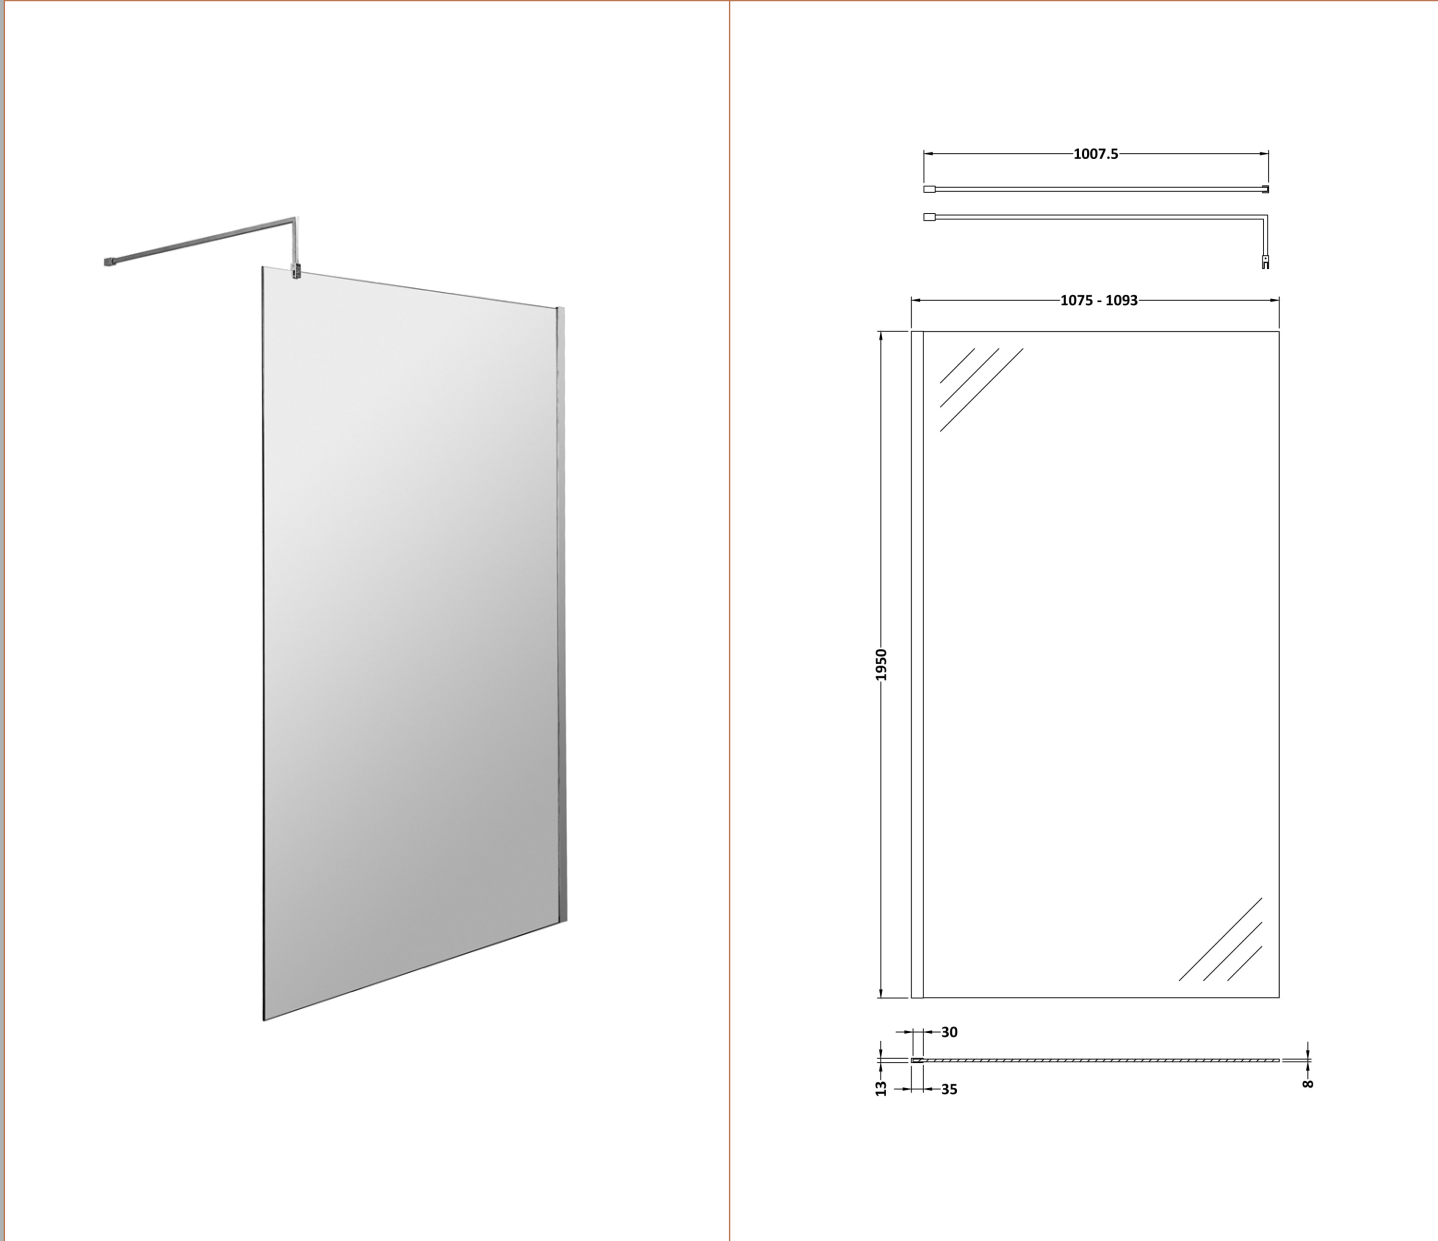

Sales Code: WRSB1100

Description: 1100X1950 Wetroom Screen Inc Support Bar

**Product Dimensions**

Height (mm):	1950
Width (mm):	1100
Depth (mm):	14
Nett Weight (kg):	48.8

**Packaging Dimensions**

Height (mm):	65
Width (mm):	1150
Length (mm):	2010
Gross Weight (kg):	48.8

**Packaging Data**

Box Colour:	Brown Cardboard Box - Printed
Box Qty:	1
Label Size:	100 x 50
Label Colour:	Not Applicable
Label Qty:	0

**Outer Box Dimensions (If Applicable)**

Height (mm):	
Width (mm):	
Depth (mm):	
Length (mm):	
Gross Weight (kg):	
Barcode:	5055275871157

### Product Dimensions

Height (mm):	1950
Width (mm):	1200
Depth (mm):	14
Nett Weight (kg):	50.4

### Packaging Dimensions

Height (mm):	65
Width (mm):	1250
Length (mm):	2010
Gross Weight (kg):	50.4