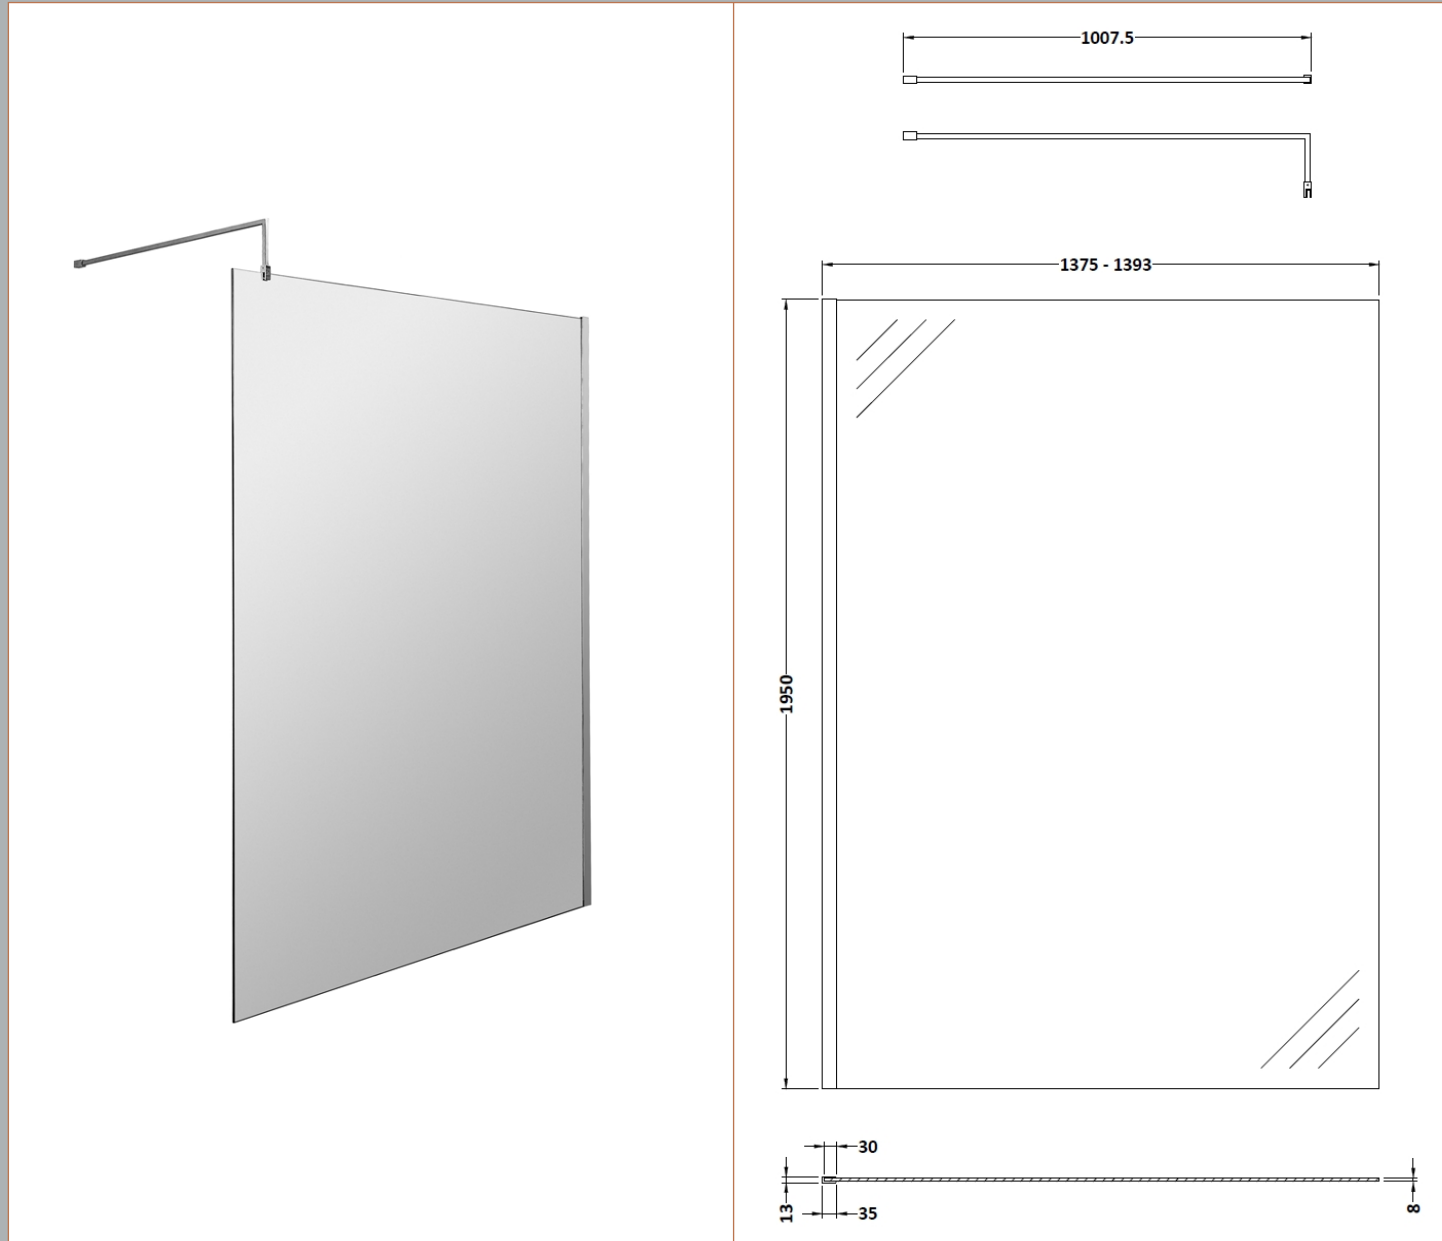

### Product Dimensions

Height (mm):	1950
Width (mm):	1200
Depth (mm):	14
Nett Weight (kg):	50.4

### Outer Box Dimensions (If Applicable)

Height (mm):	
Width (mm):	
Depth (mm):	
Length (mm):	
Gross Weight (kg):	
Barcode:	5055369007479

### Product Details

Country of Origin:	China
Fitting Instruction:	No
CE & UKCA:	Yes
Profile Material:	Aluminium
Profile Finish:	Chrome
Adjustments (mm):	1175mm-1193mm
Entry Width (mm):	N/A
Swing In Dim (mm):	N/A
Swing Out Dim (mm):	N/A
Radius (mm):	Not Applicable
Glass Thickness (mm):	8
Easy Fit:	No
Easy Clean:	Yes
Handle Style:	Not Applicable
Handle Material:	Not Applicable
Enclosure Design:	Frameless
Wheel Type:	Not Applicable
Support Bar Included:	Support Bar Included
Extras:	None

Sales Code: WRSB1400

Description: Wetroom Screen 1400 X1950mm

**Product Dimensions**

Height (mm):	1950
Width (mm):	1400
Depth (mm):	14
Nett Weight (kg):	58.3

**Packaging Dimensions**

Height (mm):	65
Width (mm):	1485
Length (mm):	2010
Gross Weight (kg):	58.3