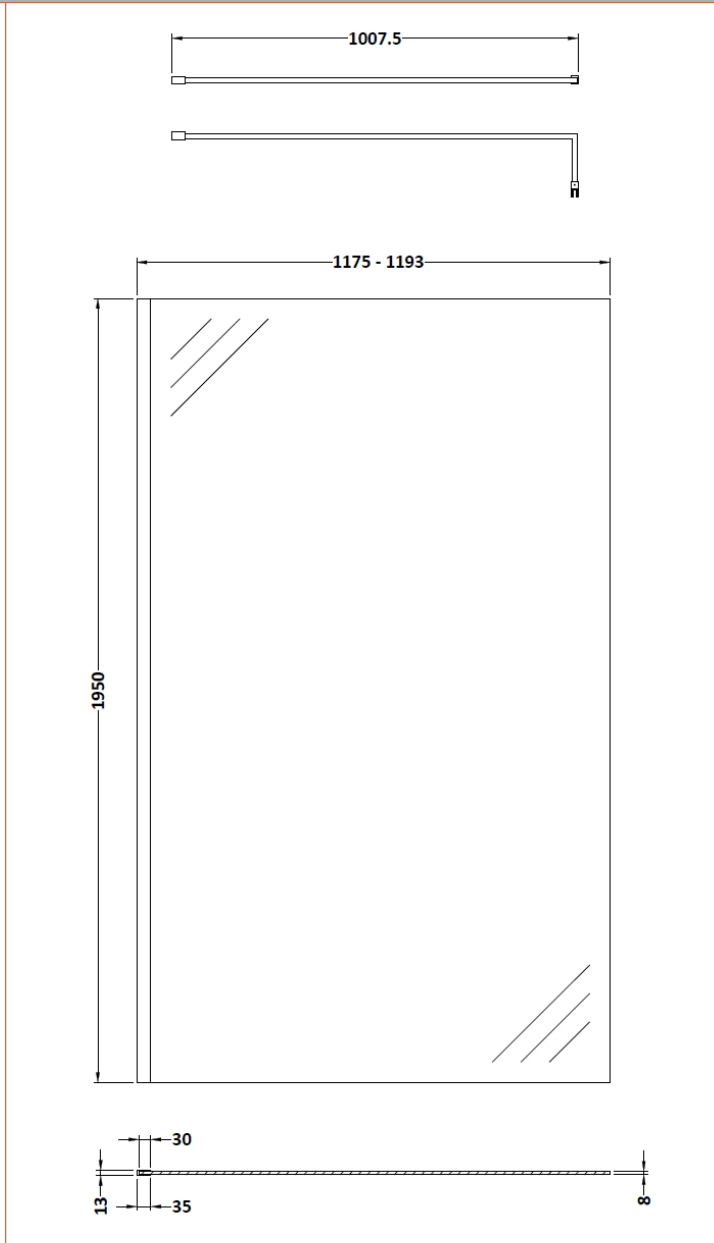

Sales Code: WRSB1100

Description: 1100X1950 Wetroom Screen Inc Support Bar

**Product Dimensions**

Height (mm):	1950
Width (mm):	1100
Depth (mm):	14
Nett Weight (kg):	48.8

**Packaging Dimensions**

Height (mm):	65
Width (mm):	1150
Length (mm):	2010
Gross Weight (kg):	48.8

**Packaging Data**

Box Colour:	Brown Cardboard Box - Printed
Box Qty:	1
Label Size:	100 x 50
Label Colour:	Not Applicable
Label Qty:	0

**Outer Box Dimensions (If Applicable)**

Height (mm):	
Width (mm):	
Depth (mm):	
Length (mm):	
Gross Weight (kg):	
Barcode:	5055275871157

### Product Dimensions

Height (mm):	1950
Width (mm):	1200
Depth (mm):	14
Nett Weight (kg):	50.4

### Packaging Dimensions

Height (mm):	65
Width (mm):	1250
Length (mm):	2010
Gross Weight (kg):	50.4