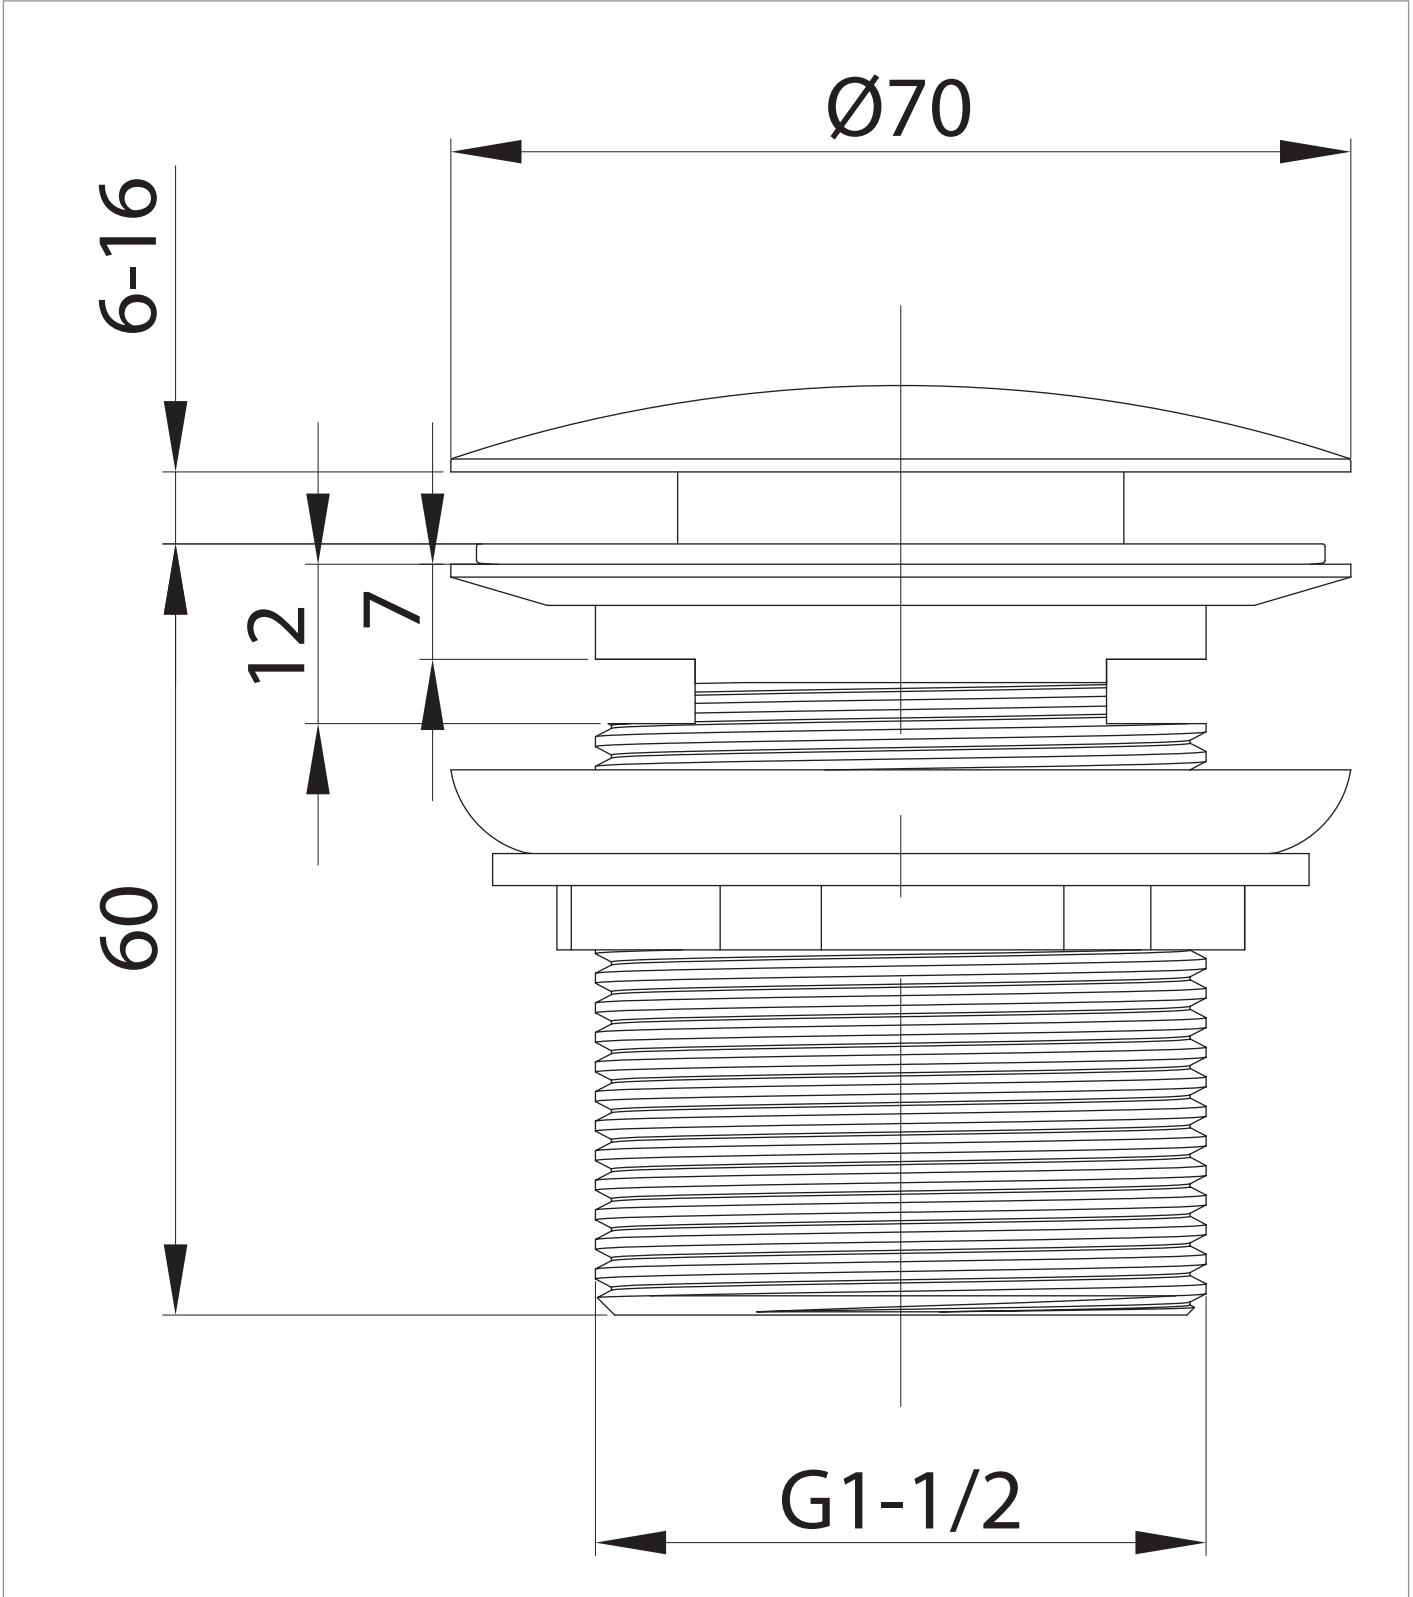

PRODUCT DATA SHEET

PRODUCT CODE

BTW0206C

RANGE

Waste

DESCRIPTION

Freestanding Bath Waste Slotted Click Clack Chrome

CATEGORY	Brassware
WARRANTY DETAILS	2 Years
COLOUR	Chrome
FINISH APPLICATION	Electroplated
PRIMARY MATERIAL	Brass
INSTALL TYPE	Bath Mounted
PRODUCT WIDTH MM	70
PRODUCT HEIGHT MM	83
PRODUCT LENGTH MM	83
PRODUCT NET WEIGHT KG	0.35

OUTLET CONNECTIONS THREAD WASTE/TRAP	G1 1/2"
WASTE WATER FLOW RATE	38
WATER SEAL HEIGHT (MM)	3.8
ADJUSTMENT (MIN - MAX)	12-32mm

PRESSURE (BAR)	0.2	0.5	1	2	3	4	5
PRIMARY FLOWRATE							
HANDSET FLOWRATE							
MESSAGE FLOW RATE							
AIR FLOW RATE							
WIRE FLOW RATE							
WATERFALL FLOW RATE							
MIST FLOW RATE							
HANDSPRAY FLOW RATE							

TECHNICAL DIMENSIONS

Dimensions in mm unless otherwise specified.

Tolerances (per material type) apply.

SPARES LIST

Only the parts labelled are available as spares.

SPARES AVAILABLE UPON REQUEST