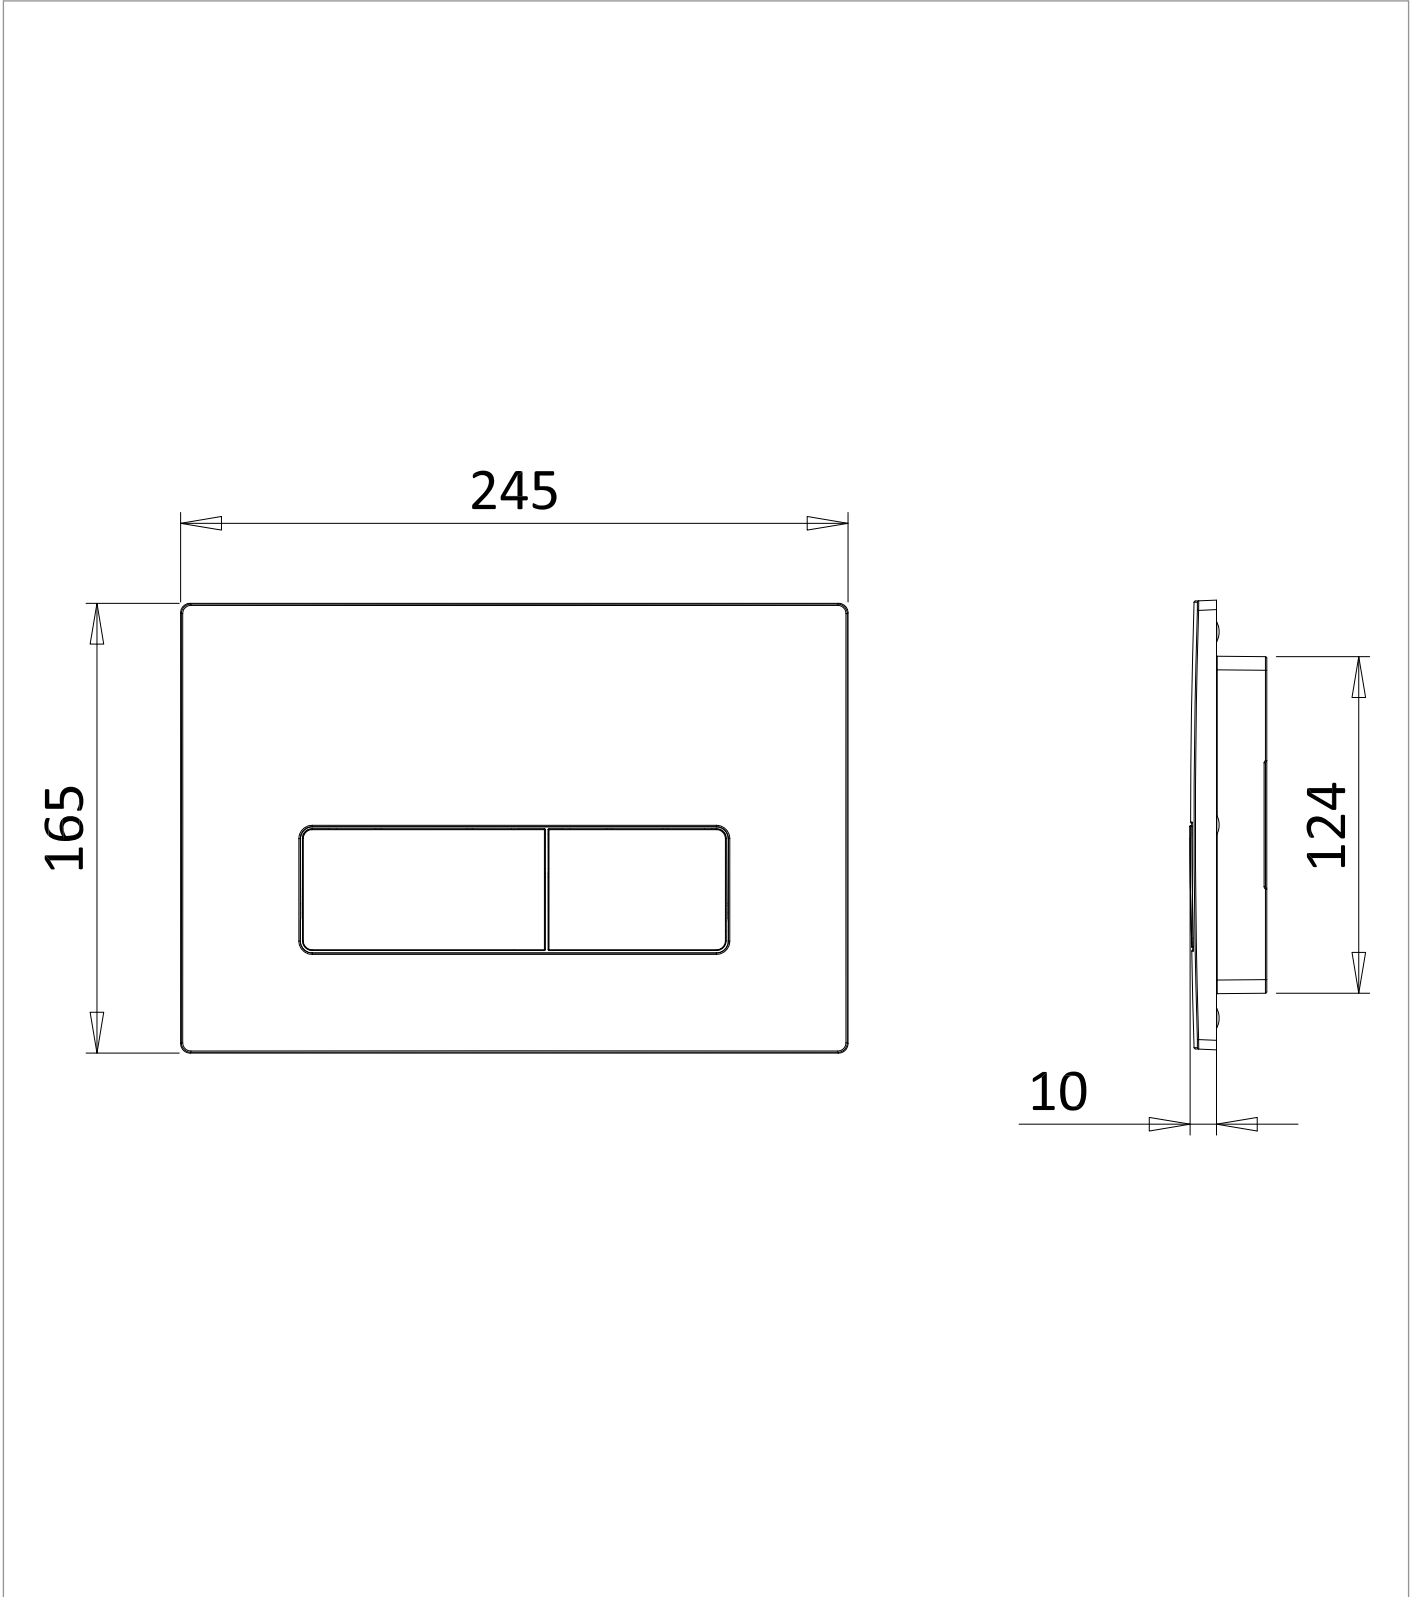

## DESCRIPTION

MPRO Flush Plate Matt Black

|                       |              |
|-----------------------|--------------|
| CATEGORY              | Sanitaryware |
| WARRANTY DETAILS      | 2 Years      |
| COLOUR                | Matt Black   |
| FINISH APPLICATION    | Lacquered    |
| PRIMARY MATERIAL      | ABS          |
| INSTALL TYPE          | Wall Mounted |
| PRODUCT WIDTH MM      | 245.3        |
| PRODUCT HEIGHT MM     | 28.2         |
| PRODUCT LENGTH MM     | 165.3        |
| PRODUCT NET WEIGHT KG | 0.33         |

## TECHNICAL DIMENSIONS

Dimensions in mm unless otherwise specified.

Tolerances (per material type) apply.