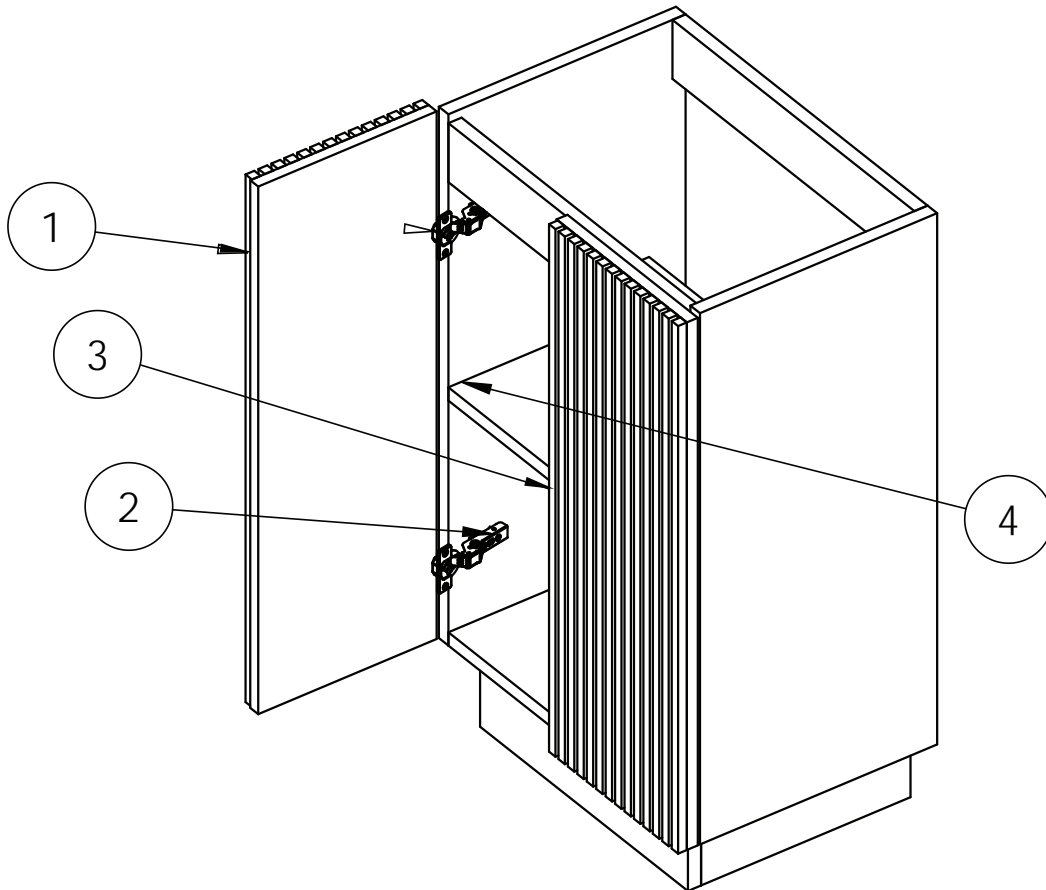

PRODUCT DATA SHEET

PRODUCT CODE

LM5000FSDSTAN

RANGE

Limit

DESCRIPTION

Limit 500mm Floorstanding Door Unit
Steelwood

CATEGORY	Furniture
WARRANTY DETAILS	10 Years
COLOUR	Steelwood
FINISH APPLICATION	Melamine
PRIMARY MATERIAL	MFC
SECONDARY MATERIAL	MDF
INSTALL TYPE	Floor Standing
PRODUCT WIDTH MM	490
PRODUCT HEIGHT MM	820
PRODUCT DEPTH MM	355
PRODUCT NET WEIGHT KG	19.5
STANDARDS	No

COLOUR CODE / REFERENCE	H3190 ST19
DRAWER BOX	0
DRAWER RUNNERS	0
WALL HANGERS	No
ADJUSTABLE FEET	No
DRAWER OPERATION	No

TECHNICAL DIMENSIONS

Dimensions in mm unless otherwise specified.

Tolerances (per material type) apply.

SPARES LIST

Only the parts labelled are available as spares.

NUMBER	PART CODE	DESCRIPTION
1	DF_LM5000FSDSTAN	Limit 500mm Floorstanding Door Front Steelwood
	DF_LM5000FSDMOAN	Limit 500mm Floorstanding Door Front Modern Oak
	DF_LM5000FSDRWAN	Limit 500mm Floorstanding Door Front Royal Walnut
	DF_LM5000FSDWSAN	Limit 500mm Floorstanding Door Front Warm Stone
2	LIMITHINGE	Limit Door Hinges
3	LIMITPUSHOPEN	Limit Push to Open Mechanism
4	LIMITPINS	Limit Shelf Pins