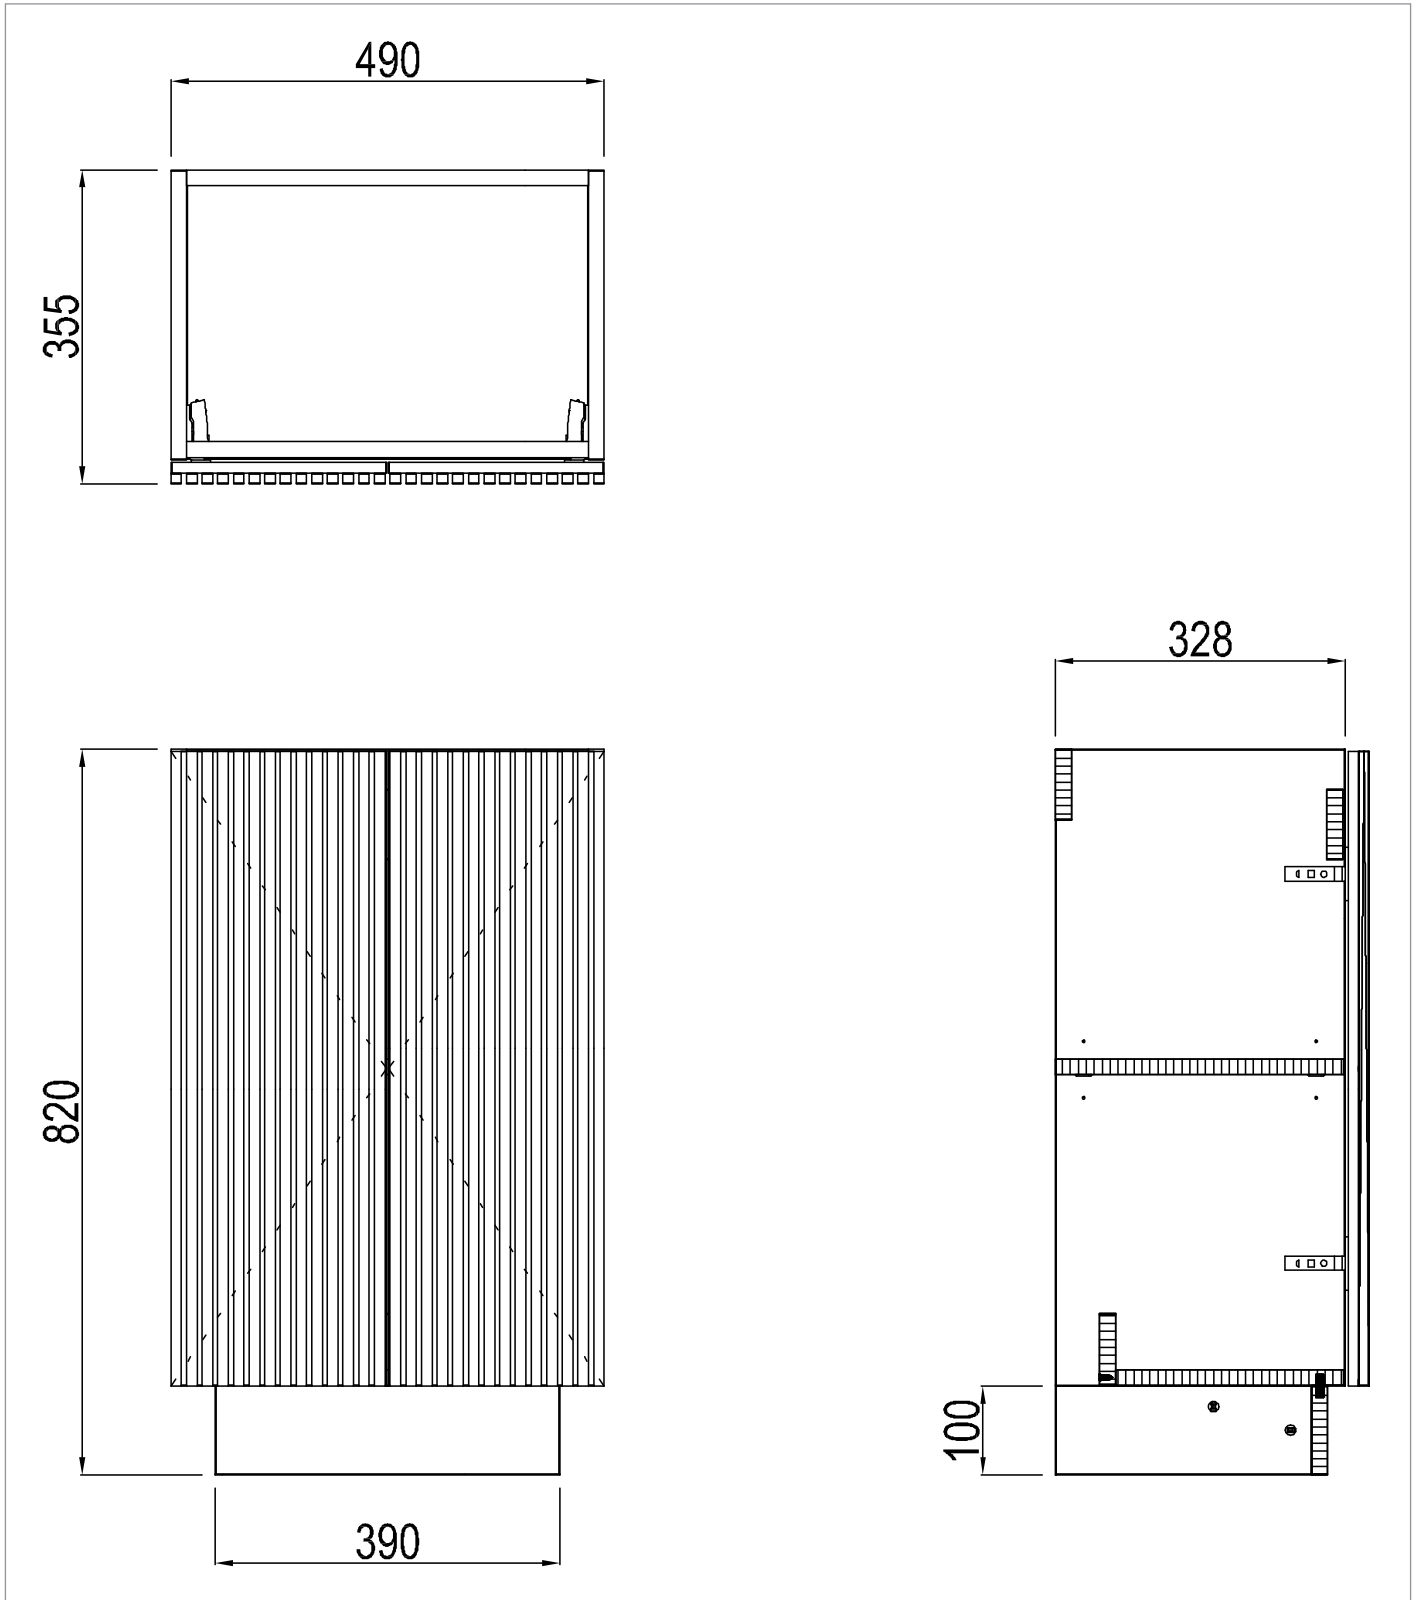

PRODUCT DATA SHEET

PRODUCT CODE

LM5000FSDSTAN

RANGE

Limit

DESCRIPTION

Limit 500mm Floorstanding Door Unit
Steelwood

CATEGORY	Furniture
WARRANTY DETAILS	10 Years
COLOUR	Steelwood
FINISH APPLICATION	Melamine
PRIMARY MATERIAL	MFC
SECONDARY MATERIAL	MDF
INSTALL TYPE	Floor Standing
PRODUCT WIDTH MM	490
PRODUCT HEIGHT MM	820
PRODUCT DEPTH MM	355
PRODUCT NET WEIGHT KG	19.5
STANDARDS	No

COLOUR CODE / REFERENCE	H3190 ST19
DRAWER BOX	0
DRAWER RUNNERS	0
WALL HANGERS	No
ADJUSTABLE FEET	No
DRAWER OPERATION	No

TECHNICAL DIMENSIONS

Dimensions in mm unless otherwise specified.

Tolerances (per material type) apply.

SPARES LIST

Only the parts labelled are available as spares.

NUMBER	PART CODE	DESCRIPTION
1	DF_LM5000FSDSTAN	Limit 500mm Floorstanding Door Front Steelwood
	DF_LM5000FSDMOAN	Limit 500mm Floorstanding Door Front Modern Oak
	DF_LM5000FSDRWAN	Limit 500mm Floorstanding Door Front Royal Walnut
	DF_LM5000FSDWSAN	Limit 500mm Floorstanding Door Front Warm Stone
2	LIMITHINGE	Limit Door Hinges
3	LIMITPUSHOPEN	Limit Push to Open Mechanism
4	LIMITPINS	Limit Shelf Pins