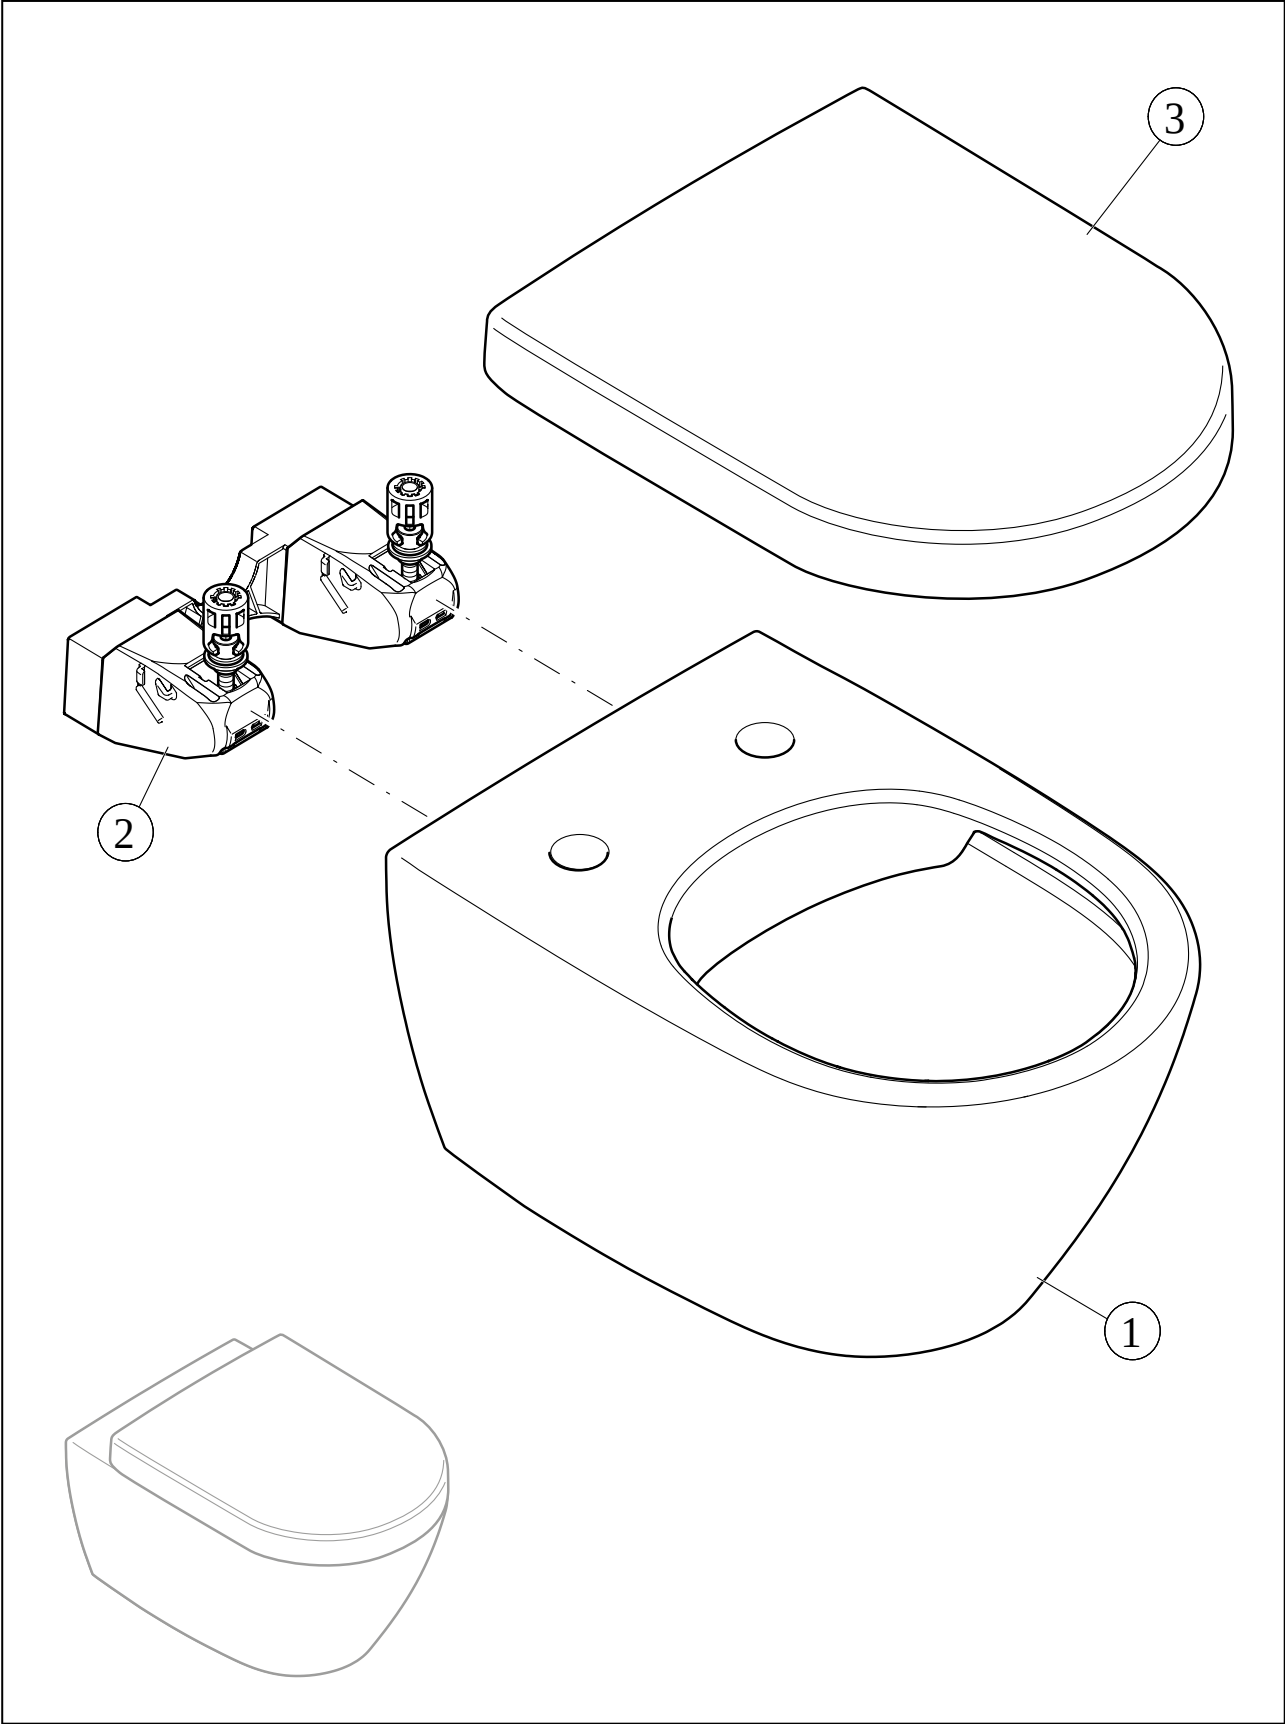

TOILET VENTICELLO

PRODUCT INFORMATION

1. POSITION

Article number	4611RSR1
Article title	Villeroy & Boch Venticello Combi-Pack, wall-mounted, with DirectFlush, White Alpin CeramicPlus
Product designation	Combi-Pack
Collection	Venticello
Assembly / Assembly type	wall-mounted
Assembly instructions	not suitable for installation with flush valves
Scope of delivery	1 x washdown toilet, rimless , 1 x toilet seat and cover 1 x fastening set
Length in mm	560
Width in mm	375
Height in mm	330
Weight in kg	31,10
Suitable for	Concealed cistern
Rimless	Yes
Innovative flushing technology (with TwistFlush)	No
Innovative flushing technology (with TwistFlush[e ³])	No
Flush type	Washdown toilet
Flush volume l	3 / 4,5 l
Outlet / outlet	horizontal outlet
Wall-mounted - floor-standing	wall-mounted
Function	<ul style="list-style-type: none"> • with automatic lowering mechanism (SoftClosing) • with removable seat (QuickRelease)
Lead	4
Material	Sanitary ceramics
Colour name	White Alpin CeramicPlus
Other material	Toilet seat and cover: Duroplast
Other surfaces	Toilet seat and cover: glossy
EAN number	4051202388348

COLOUR

COLOUR DESIGNATION

White Alpin

TECHNICAL DRAWINGS

4611RSR1

EXPLOSION DRAWINGS

BILL OF MATERIALS

No.	Article No.	Description	Quantity
0	4611R0R1	Washdown toilet, rimless	1
0	92219900	Fastening set	1
0	9M79S101	Toilet seat and cover SlimSeat (Wrapover)	1