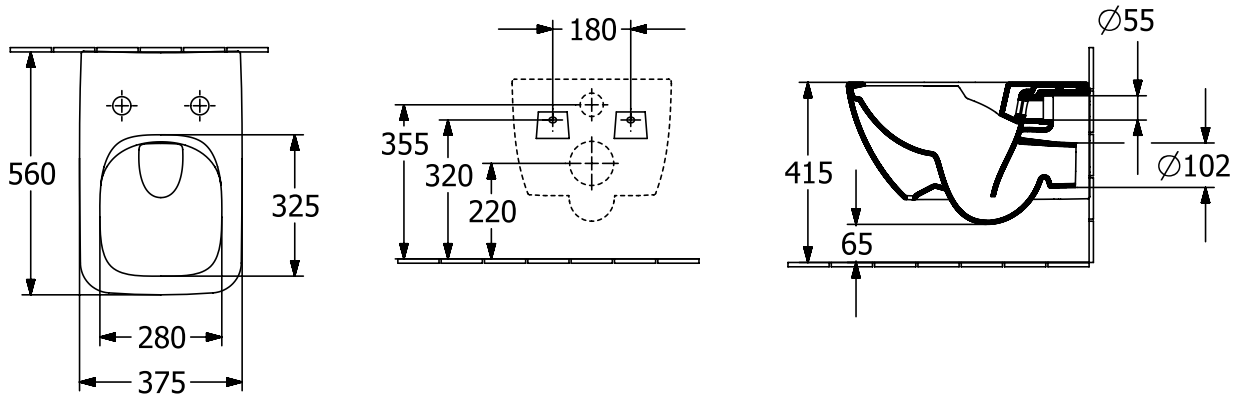

TOILET VENTICELLO

PRODUCT INFORMATION

1. POSITION

Article number	4611RSR1
Article title	Villeroy & Boch Venticello Combi-Pack, wall-mounted, with DirectFlush, White Alpin CeramicPlus
Product designation	Combi-Pack
Collection	Venticello
Assembly / Assembly type	wall-mounted
Assembly instructions	not suitable for installation with flush valves
Scope of delivery	1 x washdown toilet, rimless , 1 x toilet seat and cover 1 x fastening set
Length in mm	560
Width in mm	375
Height in mm	330
Weight in kg	31,10
Suitable for	Concealed cistern
Rimless	Yes
Innovative flushing technology (with TwistFlush)	No
Innovative flushing technology (with TwistFlush[e ³])	No
Flush type	Washdown toilet
Flush volume l	3 / 4,5 l
Outlet / outlet	horizontal outlet
Wall-mounted - floor-standing	wall-mounted
Function	<ul style="list-style-type: none"> • with automatic lowering mechanism (SoftClosing) • with removable seat (QuickRelease)
Lead	4
Material	Sanitary ceramics
Colour name	White Alpin CeramicPlus
Other material	Toilet seat and cover: Duroplast
Other surfaces	Toilet seat and cover: glossy
EAN number	4051202388348

COLOUR

COLOUR DESIGNATION

White Alpin

TECHNICAL DRAWINGS

4611RSR1

EXPLOSION DRAWINGS

BILL OF MATERIALS

No.	Article No.	Description	Quantity
0	4611R0R1	Washdown toilet, rimless	1
0	92219900	Fastening set	1
0	9M79S101	Toilet seat and cover SlimSeat (Wrapover)	1