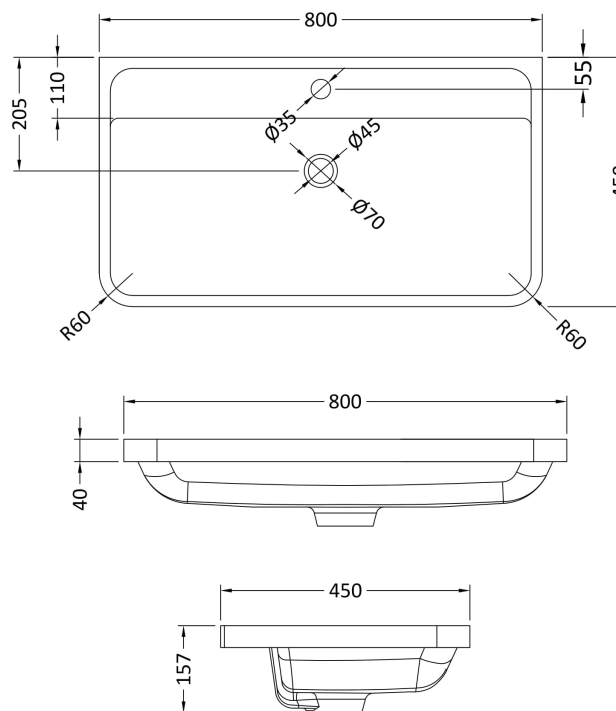

Packaging Dimensions

Height (mm):	810
Width (mm):	530
Depth (mm):	480
Gross Weight (kg):	32

Packaging Data

Box Colour:	Brown Cardboard Box - Printed
Box Qty:	1
Label Size:	100 x 50
Label Colour:	White Label
Label Qty:	2

Outer Box Dimensions (If Applicable)

Height (mm):	
Width (mm):	
Depth (mm):	
Gross Weight (kg):	
Barcode:	5055275811498

Product Details

Country of Origin:	China
Fitting Instruction:	No
CE & UKCA:	N/A
FSC Certified Materials:	Yes
Colour:	Gloss White
Construction Method:	Cam & Wood Dowel
Construction Type:	Rigid
Cabinet Finish:	MFC Smooth Matt
Fascia Finish:	Mdf Painted Gloss
Cabinet Thickness (mm):	18
Fascia Thickness (mm):	18
Drawer Included:	Yes
Drawer Type:	80mm High Metal S/C Inc Galler
No of Shelves:	0
Hinge Type:	Not Applicable
Hinge Included:	No
Adjustable Legs:	No
Fixings Included:	Yes
Handle Style:	Contemporary
Waste Shroud:	Yes
Handle Included:	Yes
Handle Type:	Cup

Sales Code: PMB005

Description: 800X450mm Poly Marble Basin

Product Dimensions

Height (mm):	450
Width (mm):	800
Depth (mm):	157
Nett Weight (kg):	18.12

Packaging Dimensions

Height (mm):	167
Width (mm):	840
Depth (mm):	470
Gross Weight (kg):	18.12

Packaging Data

Box Colour:	Brown Cardboard Box - Printed
Box Qty:	1
Label Size:	100 x 50
Label Colour:	White Label
Label Qty:	2

Outer Box Dimensions (If Applicable)

Height (mm):	
Width (mm):	
Depth (mm):	
Gross Weight (kg):	
Barcode:	5055369021765