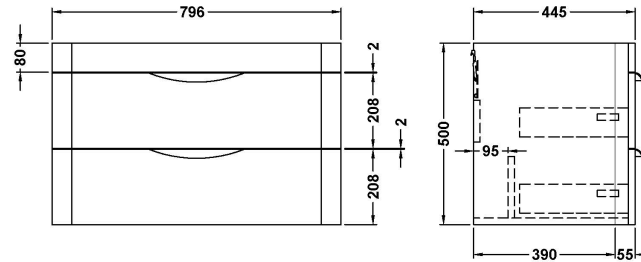

Sales Code: FPA005

Description: Parade 800 W/H 2 Drawer Basin & Cabinet

Packaging Details

Barcode: 5055369021826

Sales Code: PMP185

Description: 800 Wall Hung 2-Drawer Basin Unit

Product Dimensions

Height (mm):	500
Width (mm):	796
Depth (mm):	445
Nett Weight (kg):	32

Packaging Dimensions

Height (mm):	810
Width (mm):	530
Depth (mm):	480
Gross Weight (kg):	32

Packaging Data

Box Colour:	Brown Cardboard Box - Printed
Box Qty:	1
Label Size:	100 x 50
Label Colour:	White Label
Label Qty:	2

Outer Box Dimensions (If Applicable)

Height (mm):	
Width (mm):	
Depth (mm):	
Gross Weight (kg):	
Barcode:	5055275811498

Product Details

Country of Origin:	China
Fitting Instruction:	No
CE & UKCA:	N/A
FSC Certified Materials:	Yes
Colour:	Gloss White
Construction Method:	Cam & Wood Dowel
Construction Type:	Rigid
Cabinet Finish:	MFC Smooth Matt
Fascia Finish:	Mdf Painted Gloss
Cabinet Thickness (mm):	18
Fascia Thickness (mm):	18
Drawer Included:	Yes
Drawer Type:	80mm High Metal S/C Inc Galler
No of Shelves:	0
Hinge Type:	Not Applicable
Hinge Included:	No
Adjustable Legs:	No
Fixings Included:	Yes
Handle Style:	Contemporary
Waste Shroud:	Yes
Handle Included:	Yes
Handle Type:	Cup

Sales Code: PMB005

Description: 800X450mm Poly Marble Basin

Product Dimensions

Height (mm):	450
Width (mm):	800
Depth (mm):	157
Nett Weight (kg):	18.12

Packaging Dimensions

Height (mm):	167
Width (mm):	840
Depth (mm):	470
Gross Weight (kg):	18.12