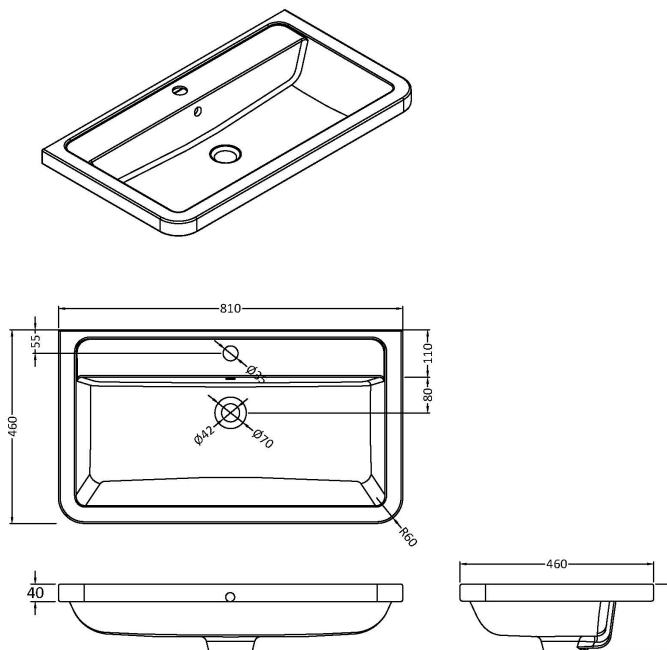

Sales Code: PMB005

Description: 800X450mm Poly Marble Basin

Product Dimensions

Height (mm):	450
Width (mm):	800
Depth (mm):	157
Nett Weight (kg):	18.12

Packaging Dimensions

Height (mm):	167
Width (mm):	840
Depth (mm):	470
Gross Weight (kg):	18.12

Packaging Data

Box Colour:	Brown Cardboard Box - Printed
Box Qty:	1
Label Size:	100 x 50
Label Colour:	White Label
Label Qty:	2

Outer Box Dimensions (If Applicable)

Height (mm):	
Width (mm):	
Depth (mm):	
Gross Weight (kg):	
Barcode:	5055369021765

Product Details

Country of Origin:	China
Fitting Instruction:	No
Certification: CE & UKCA:	No WRAS: N/A WRAS No: N/A
Product Material:	Polymarble
Fixing Supplied:	No

Pans/Bidets: Trap Style: Not Applicable Includes Seat: Not Applicable

Product Dimensions

Height (mm):	450
Width (mm):	800
Depth (mm):	157
Nett Weight (kg):	18.12

Packaging Dimensions

Height (mm):	470
Width (mm):	840
Depth (mm):	167
Gross Weight (kg):	18.12

Packaging Data

Box Colour:	Brown Cardboard Box - Printed
Box Qty:	1
Label Size:	100 x 50
Label Colour:	White Label
Label Qty:	2