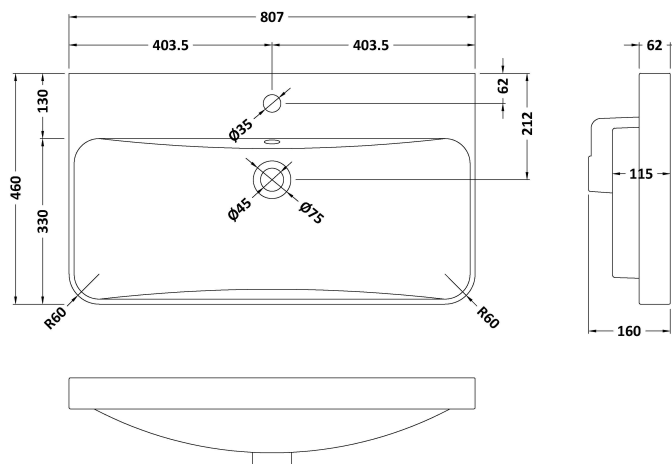

Sales Code: PMB005

Description: 800X450mm Poly Marble Basin

Product Dimensions

Height (mm):	450
Width (mm):	800
Depth (mm):	157
Nett Weight (kg):	18.12

Packaging Dimensions

Height (mm):	167
Width (mm):	840
Depth (mm):	470
Gross Weight (kg):	18.12

Product Dimensions

Height (mm):	450
Width (mm):	800
Depth (mm):	157
Nett Weight (kg):	18.12

Packaging Dimensions

Height (mm):	470
Width (mm):	840
Depth (mm):	167
Gross Weight (kg):	18.12

Packaging Data

Box Colour:	Brown Cardboard Box - Printed
Box Qty:	1
Label Size:	100 x 50
Label Colour:	White Label
Label Qty:	2

Outer Box Dimensions (If Applicable)

Height (mm):	
Width (mm):	
Depth (mm):	
Gross Weight (kg):	
Barcode:	5056211875802

Product Details

Country of Origin:	China
Fitting Instruction:	No
Certification: CE & UKCA:	No WRAS: N/A WRAS No: N/A
Product Material:	Vitreous China
Fixing Supplied:	No

Sales Code: CBM035

Description: 800 X 460 Curved Thin-Edged Basin 1Th

Product Dimensions

Height (mm):	160
Width (mm):	807
Depth (mm):	460
Nett Weight (kg):	18.12

Packaging Dimensions

Height (mm):	470
Width (mm):	840
Depth (mm):	167
Gross Weight (kg):	18.62