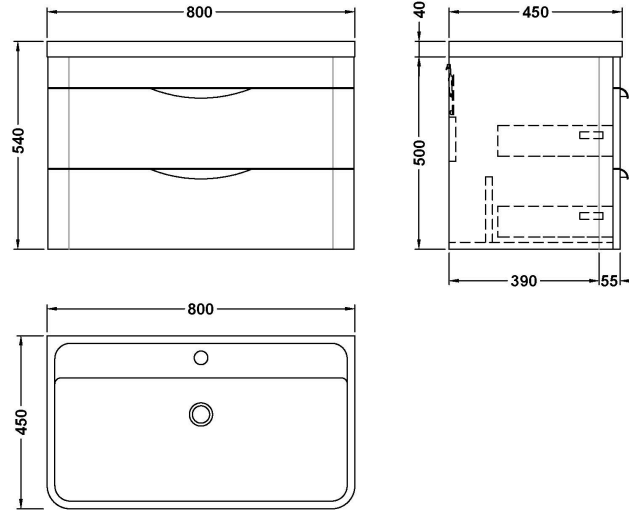

Sales Code: FPA005

Description: Parade 800 W/H 2 Drawer Basin & Cabinet

Packaging Details

Barcode: 5055369021826

Sales Code: PMP185

Description: 800 Wall Hung 2-Drawer Basin Unit

Product Dimensions

Height (mm):	500
Width (mm):	796
Depth (mm):	445
Nett Weight (kg):	32

Packaging Dimensions

Height (mm):	810
Width (mm):	530
Depth (mm):	480
Gross Weight (kg):	32

Packaging Data

Box Colour:	Brown Cardboard Box - Printed
Box Qty:	1
Label Size:	100 x 50
Label Colour:	White Label
Label Qty:	2

Outer Box Dimensions (If Applicable)

Height (mm):	
Width (mm):	
Depth (mm):	
Gross Weight (kg):	
Barcode:	5055275811498

Product Details

Country of Origin:	China
Fitting Instruction:	No
CE & UKCA:	N/A
FSC Certified Materials:	Yes
Colour:	Gloss White
Construction Method:	Cam & Wood Dowel
Construction Type:	Rigid
Cabinet Finish:	MFC Smooth Matt
Fascia Finish:	Mdf Painted Gloss
Cabinet Thickness (mm):	18
Fascia Thickness (mm):	18
Drawer Included:	Yes
Drawer Type:	80mm High Metal S/C Inc Galler
No of Shelves:	0
Hinge Type:	Not Applicable
Hinge Included:	No
Adjustable Legs:	No
Fixings Included:	Yes
Handle Style:	Contemporary
Waste Shroud:	Yes
Handle Included:	Yes
Handle Type:	Cup

Sales Code: PMB005

Description: 800X450mm Poly Marble Basin

Product Dimensions

Height (mm):	450
Width (mm):	800
Depth (mm):	157
Nett Weight (kg):	18.12

Packaging Dimensions

Height (mm):	167
Width (mm):	840
Depth (mm):	470
Gross Weight (kg):	18.12