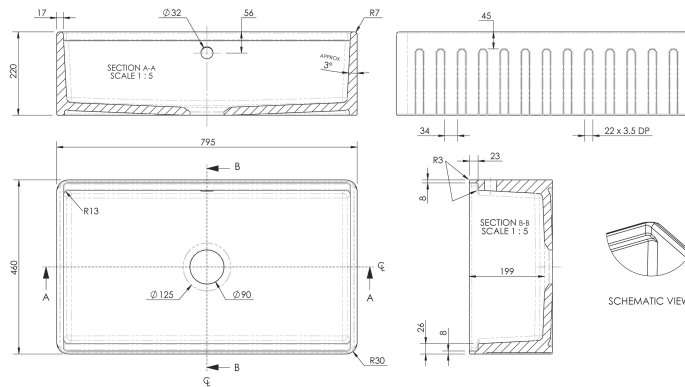

Sales Code: BUF18132

Description: Sgl Bowl Ledge Fluted C/W 795X460x220

**Product Dimensions**

Height (mm):	220
Width (mm):	795
Depth (mm):	460
Nett Weight (kg):	37

**Packaging Dimensions**

Height (mm):	230
Width (mm):	825
Depth (mm):	480
Gross Weight (kg):	37.5

**Packaging Data**

Box Colour:	Brown Cardboard Box
Box Qty:	1
Label Size:	100 x 50
Label Colour:	White Label
Label Qty:	2

**Outer Box Dimensions (If Applicable)**

Height (mm):	
Width (mm):	
Depth (mm):	
Gross Weight (kg):	
Barcode:	5056678471395

**Product Details**

Country of Origin:	Utd.Arab.Emir.	
Fitting Instruction:	No	
Certification: CE & UKCA:	WRAS:	WRAS No:
Product Material:		
Fixing Supplied:		

**Pans/Bidets:** Trap Style: Includes Seat:

**Seats:** Seat Type: Material:  
Function: Hinge Type:  
Hinge Material:

**Cisterns:** Operating Type: Fittings:  
Lever Type:

**Basins:** Tap Hole: Chain Stay Hole:  
Template: Waste Type Req:  
Overflow Inc: Overflow Cover:  
Inner Bowl Depth (mm): 198