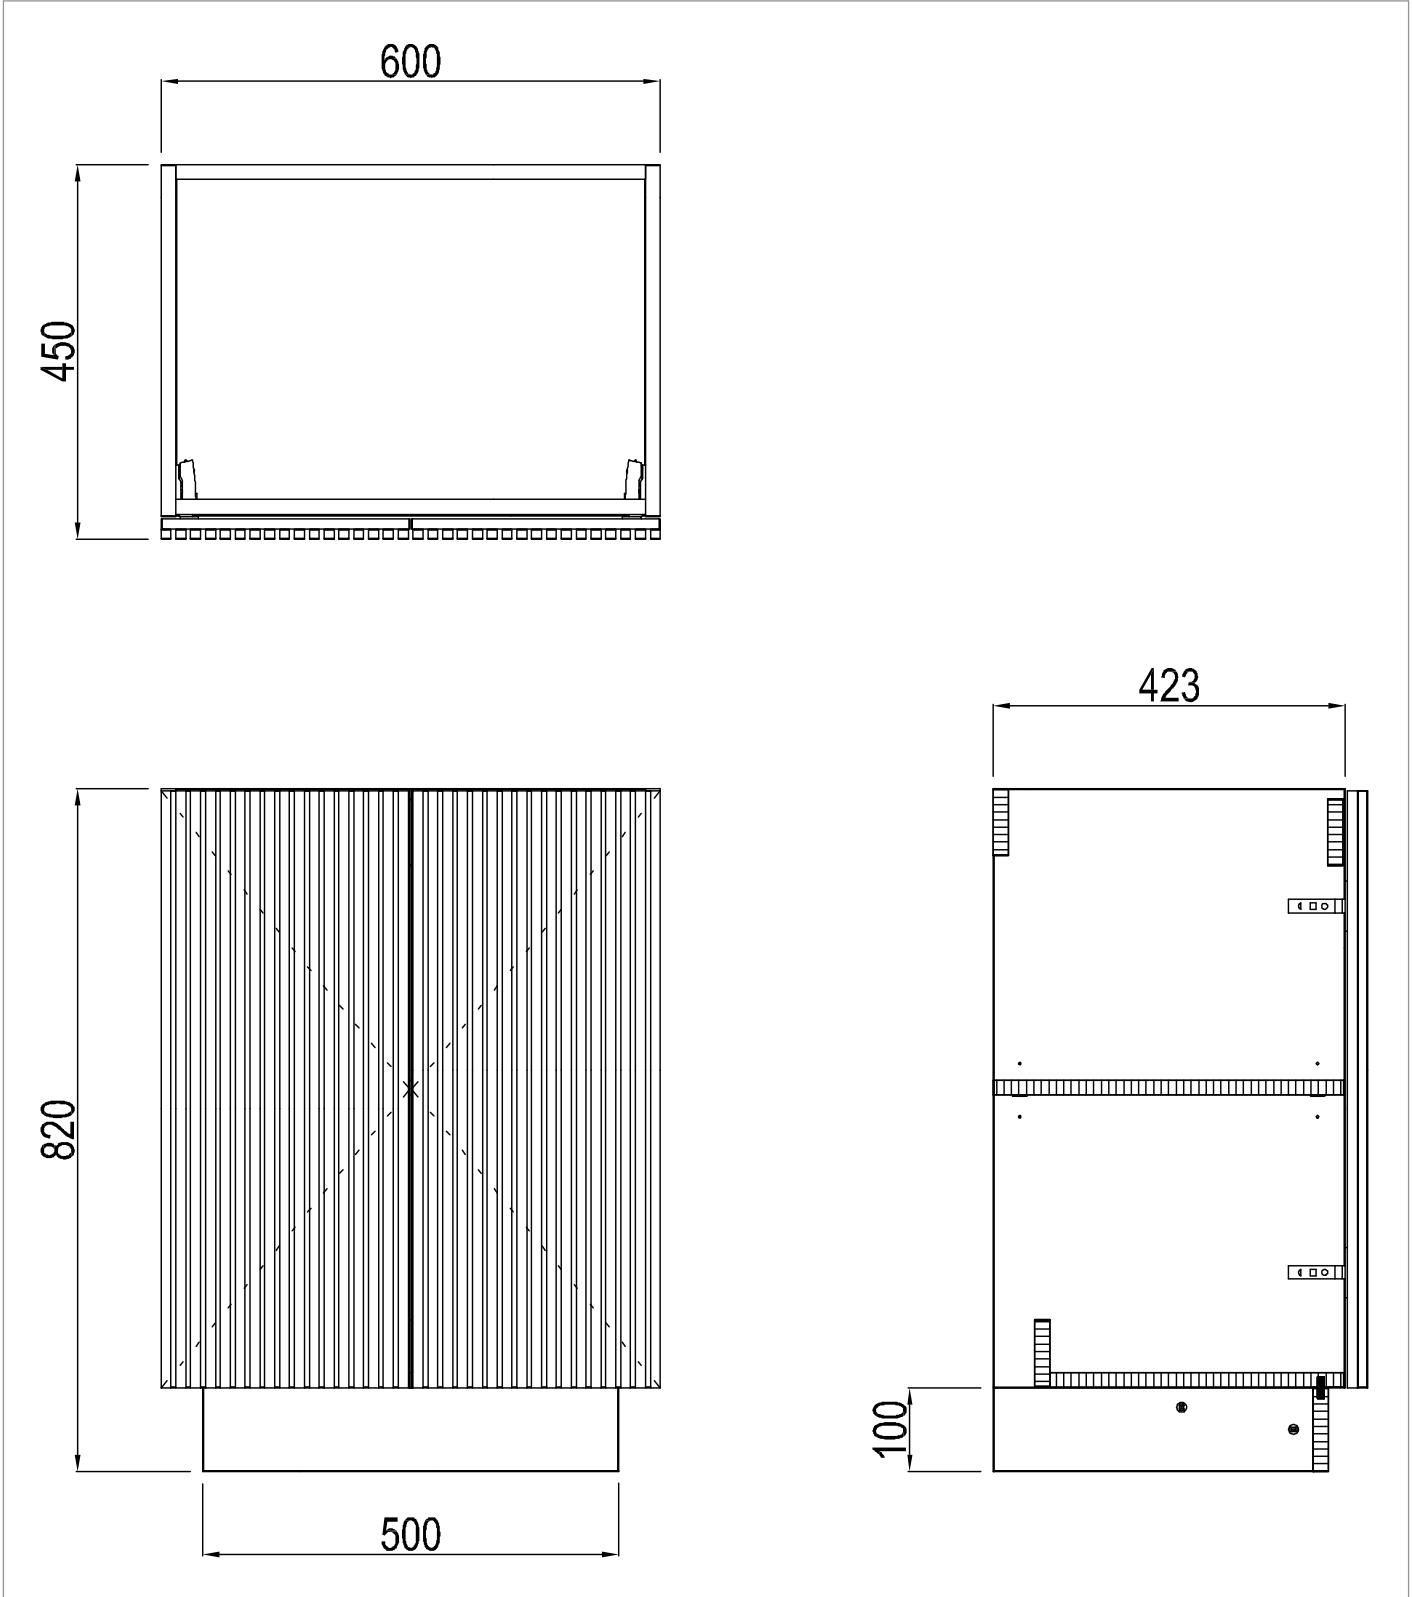

PRODUCT DATA SHEET

PRODUCT CODE

LM6000FSDSTAN

RANGE

Limit

DESCRIPTION

Limit 600mm Floorstanding Door Unit
Steelwood

CATEGORY	Furniture
WARRANTY DETAILS	10 Years
COLOUR	Steelwood
FINISH APPLICATION	Melamine
PRIMARY MATERIAL	MFC
SECONDARY MATERIAL	MDF
INSTALL TYPE	Floor Standing
PRODUCT WIDTH MM	600
PRODUCT HEIGHT MM	820
PRODUCT DEPTH MM	450
PRODUCT NET WEIGHT KG	24.5
STANDARDS	No

COLOUR CODE / REFERENCE	H3190 ST19
DRAWER BOX	0
DRAWER RUNNERS	0
WALL HANGERS	No
ADJUSTABLE FEET	No
DRAWER OPERATION	No

TECHNICAL DIMENSIONS

Dimensions in mm unless otherwise specified.

Tolerances (per material type) apply.

SPARES LIST

Only the parts labelled are available as spares.

NUMBER	PART CODE	DESCRIPTION
1	DF_LM6000FSDSTAN	Limit 600mm Floorstanding Door Front Steelwood
	DF_LM6000FSDMOAN	Limit 600mm Floorstanding Door Front Modern Oak
	DF_LM6000FSDRWAN	Limit 600mm Floorstanding Door Front Royal Walnut
	DF_LM6000FSDWSAN	Limit 600mm Floorstanding Door Front Warm Stone
2	LIMITHINGE	Limit Door Hinges
3	LIMITPUSHOPEN	Limit Push to Open Mechanism
4	LIMITPINS	Limit Shelf Pins