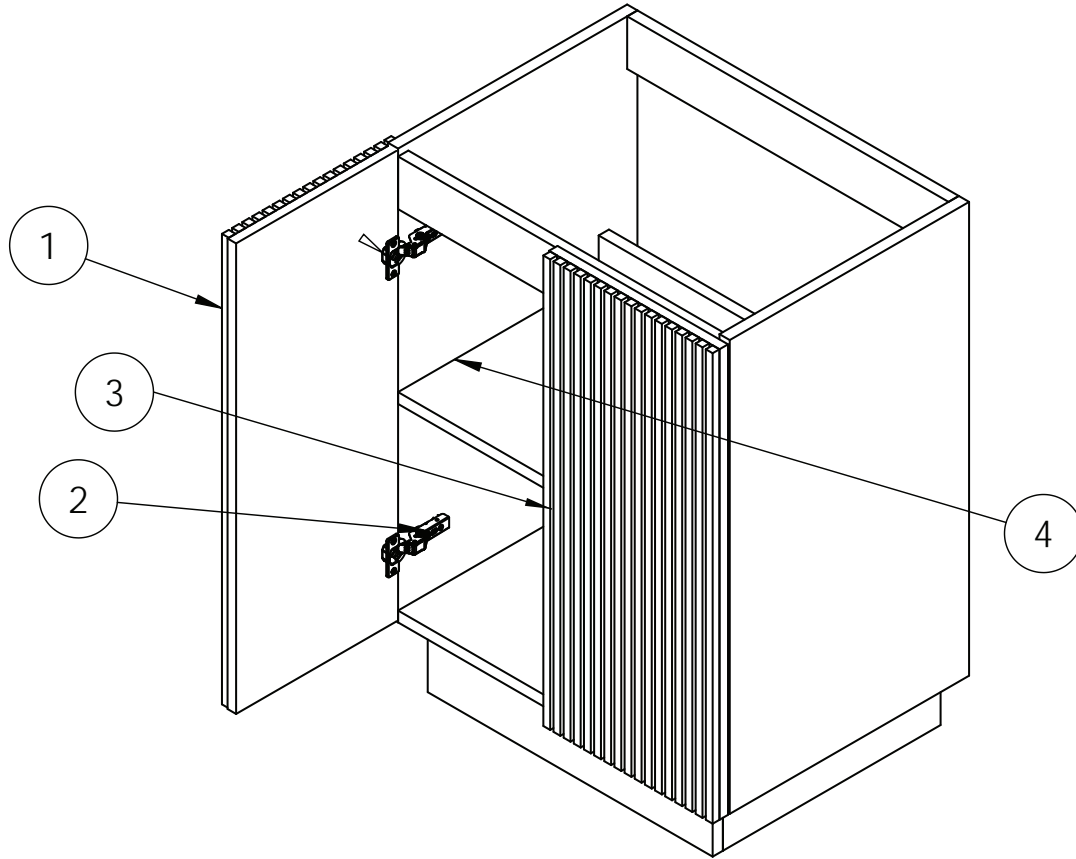

PRODUCT DATA SHEET

PRODUCT CODE

LM6000FSDSTAN

RANGE

Limit

DESCRIPTION

Limit 600mm Floorstanding Door Unit
Steelwood

CATEGORY	Furniture
WARRANTY DETAILS	10 Years
COLOUR	Steelwood
FINISH APPLICATION	Melamine
PRIMARY MATERIAL	MFC
SECONDARY MATERIAL	MDF
INSTALL TYPE	Floor Standing
PRODUCT WIDTH MM	600
PRODUCT HEIGHT MM	820
PRODUCT DEPTH MM	450
PRODUCT NET WEIGHT KG	24.5
STANDARDS	No

COLOUR CODE / REFERENCE	H3190 ST19
DRAWER BOX	0
DRAWER RUNNERS	0
WALL HANGERS	No
ADJUSTABLE FEET	No
DRAWER OPERATION	No

TECHNICAL DIMENSIONS

Dimensions in mm unless otherwise specified.

Tolerances (per material type) apply.

SPARES LIST

Only the parts labelled are available as spares.

NUMBER	PART CODE	DESCRIPTION
1	DF_LM6000FSDSTAN	Limit 600mm Floorstanding Door Front Steelwood
	DF_LM6000FSDMOAN	Limit 600mm Floorstanding Door Front Modern Oak
	DF_LM6000FSDRWAN	Limit 600mm Floorstanding Door Front Royal Walnut
	DF_LM6000FSDWSAN	Limit 600mm Floorstanding Door Front Warm Stone
2	LIMITHINGE	Limit Door Hinges
3	LIMITPUSHOPEN	Limit Push to Open Mechanism
4	LIMITPINS	Limit Shelf Pins