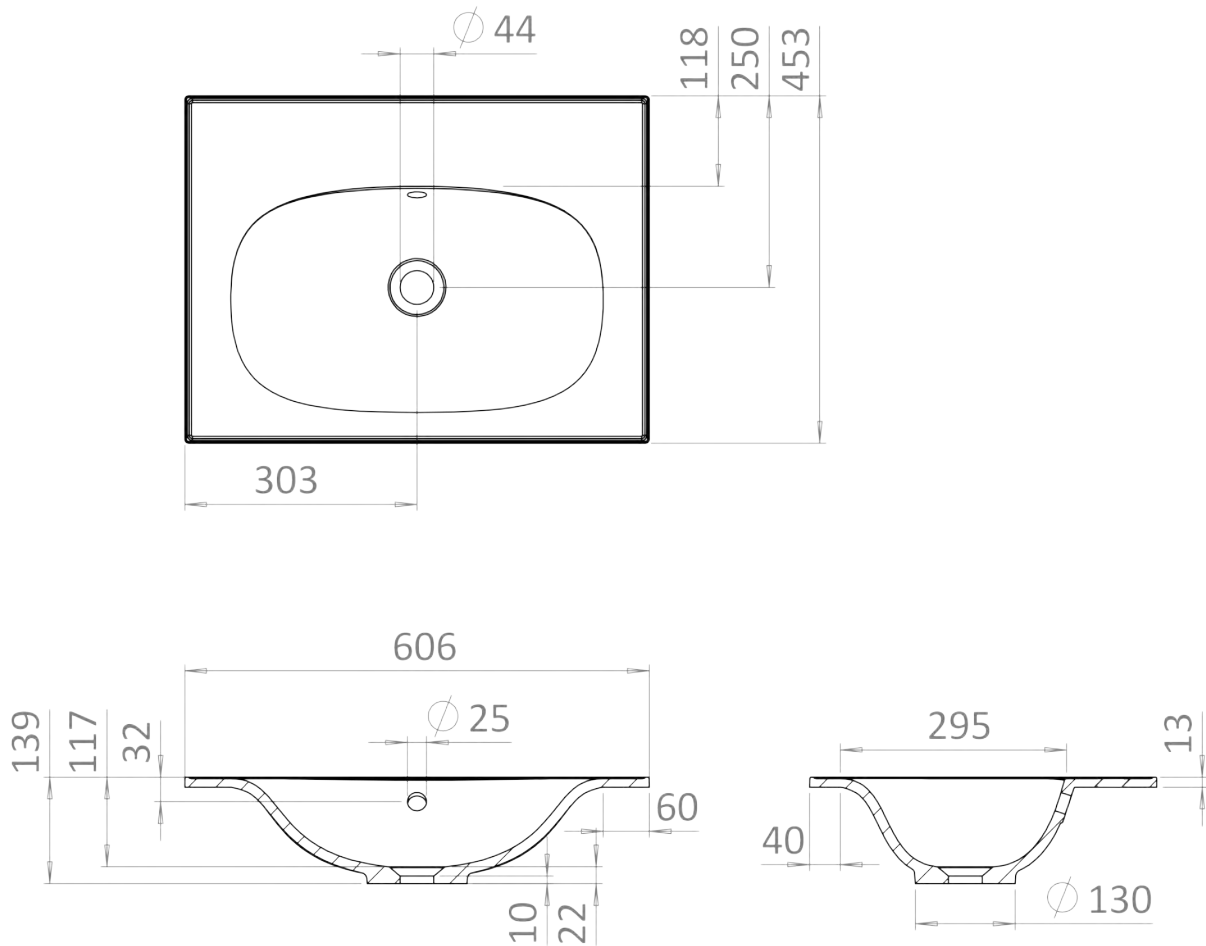

PRODUCT DATA SHEET

PRODUCT CODE
FB0610SRW

RANGE
FURN BASIN

DESCRIPTION
Furniture Basin 600mm 0TH White
Overflow

COLOUR	White
MATERIAL	Cast Mineral Marble
STANDARDS	EN 31/EN 14688 - CL0
INSTALLATION TYPE	Furniture Mounted
DOP CLASS	01-2017
CAPACITY OF WATER AT OVERFLOW LEVEL	15 L
BASIN WASTE SIZE	45mm
TAP HOLES	0TH
OVERFLOW	Yes
WARRANTY	10 Years

TECHNICAL DIMENSIONS

Dimensions in mm unless otherwise specified.

Tolerances (per material type) apply.

V10522

PRODUCT DATA SHEET

PRODUCT CODE
FB0611SRW

RANGE
FURN BASIN

DESCRIPTION
Furniture Basin 600mm 1TH White
Overflow

COLOUR White

MATERIAL Cast Mineral Marble

STANDARDS EN 31/EN 14688 - CL0

INSTALLATION TYPE Furniture Mounted

DOP CLASS 01-2017

CAPACITY OF WATER AT
OVERFLOW LEVEL 15 L

BASIN WASTE SIZE 45mm

TAP HOLES 1TH

OVERFLOW Yes

WARRANTY 10 Years

TECHNICAL DIMENSIONS

Dimensions in mm unless otherwise specified.

Tolerances (per material type) apply.

V10522