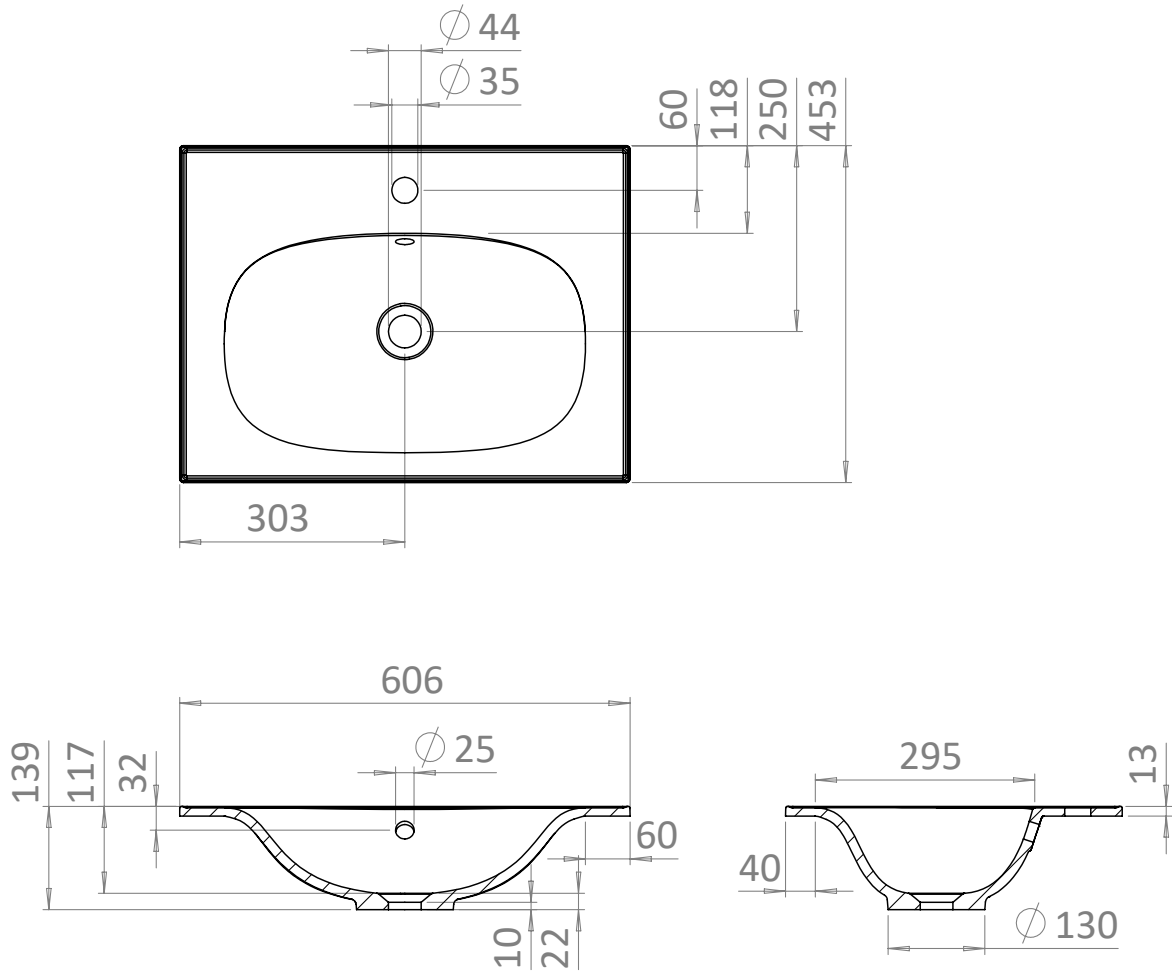

PRODUCT DATA SHEET

PRODUCT CODE
FB0610SRW

RANGE
FURN BASIN

DESCRIPTION
Furniture Basin 600mm 0TH White
Overflow

COLOUR	White
MATERIAL	Cast Mineral Marble
STANDARDS	EN 31/EN 14688 - CL0
INSTALLATION TYPE	Furniture Mounted
DOP CLASS	01-2017
CAPACITY OF WATER AT OVERFLOW LEVEL	15 L
BASIN WASTE SIZE	45mm
TAP HOLES	0TH
OVERFLOW	Yes
WARRANTY	10 Years

TECHNICAL DIMENSIONS

Dimensions in mm unless otherwise specified.

Tolerances (per material type) apply.

V10522

PRODUCT DATA SHEET

PRODUCT CODE
FB0611SRW

RANGE
FURN BASIN

DESCRIPTION
Furniture Basin 600mm 1TH White
Overflow

COLOUR White

MATERIAL Cast Mineral Marble

STANDARDS EN 31/EN 14688 - CL0

INSTALLATION TYPE Furniture Mounted

DOP CLASS 01-2017

CAPACITY OF WATER AT
OVERFLOW LEVEL 15 L

BASIN WASTE SIZE 45mm

TAP HOLES 1TH

OVERFLOW Yes

WARRANTY 10 Years

TECHNICAL DIMENSIONS

Dimensions in mm unless otherwise specified.

Tolerances (per material type) apply.

V10522