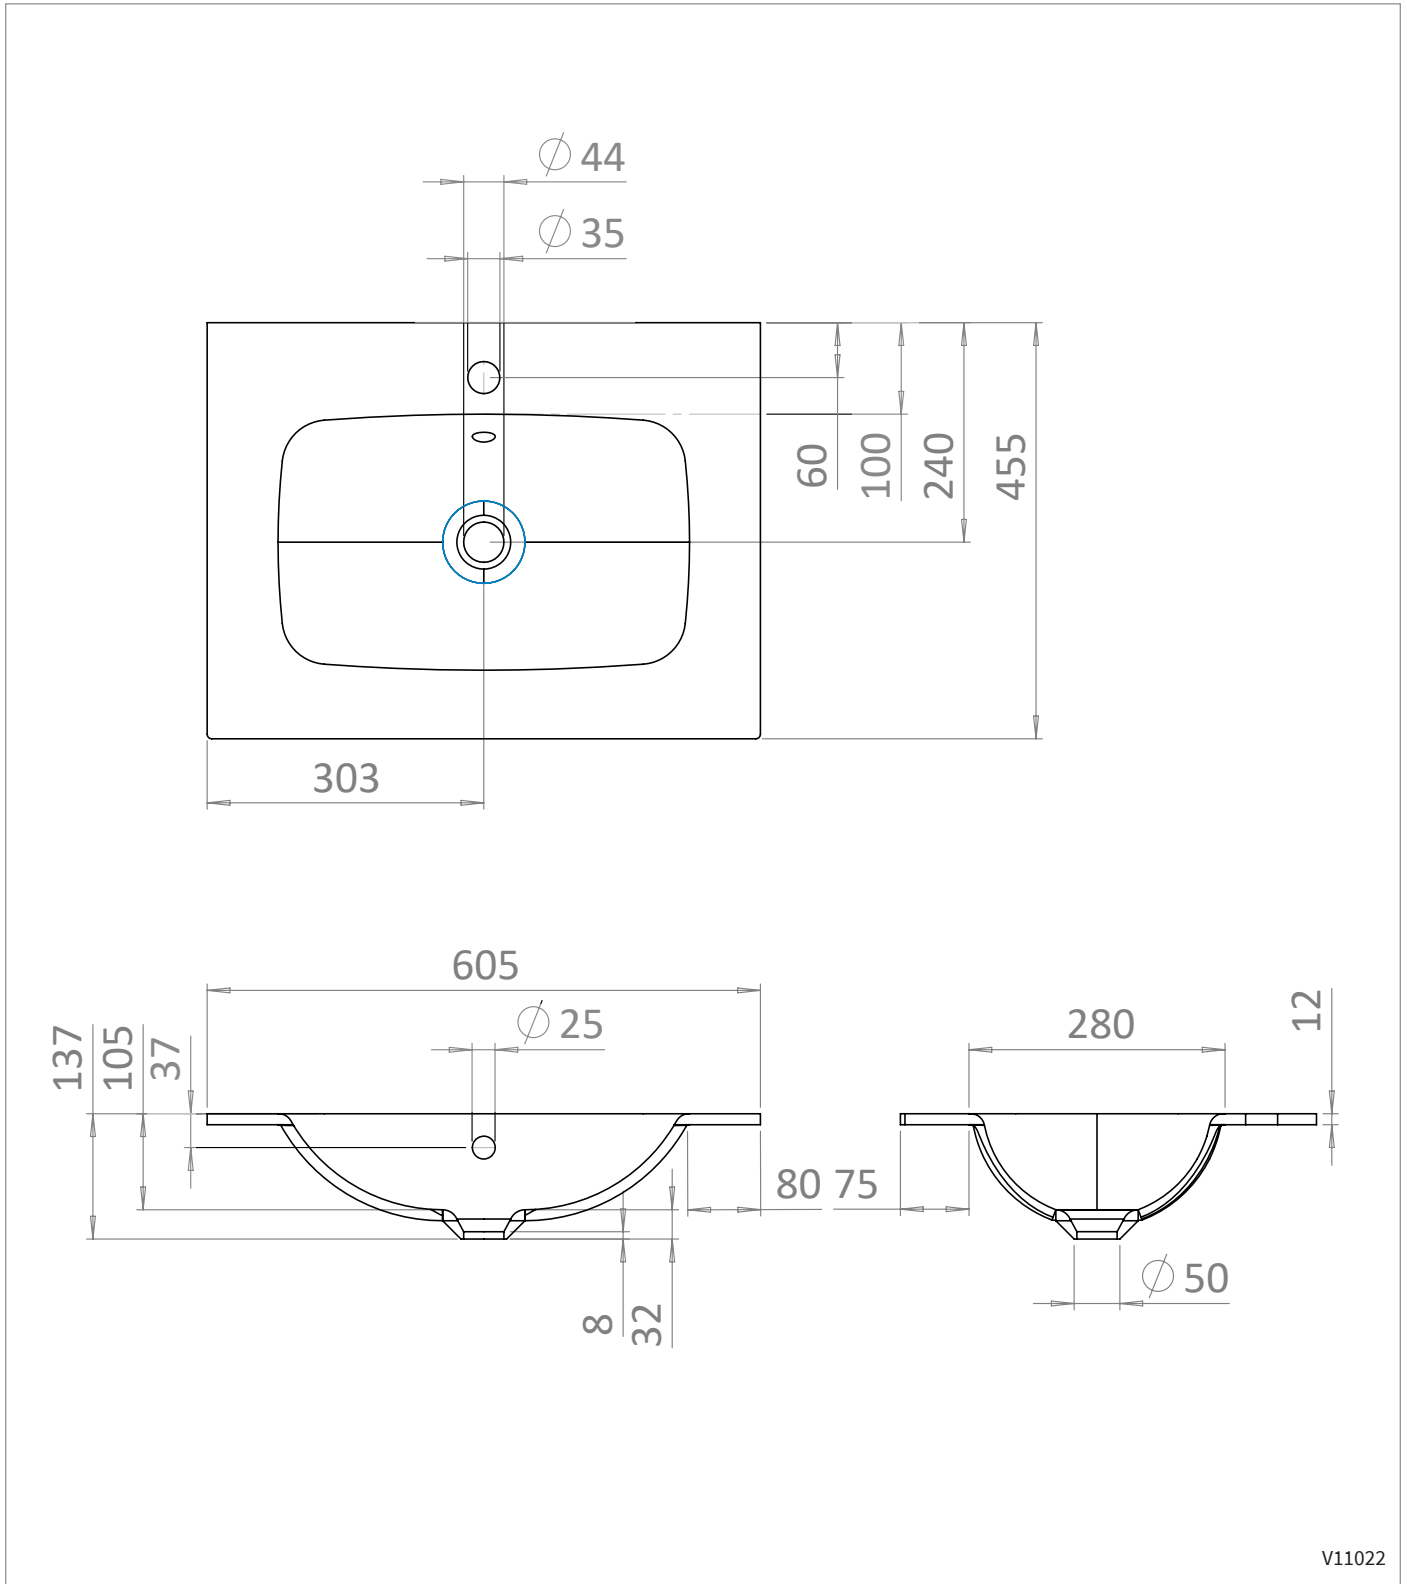

## TECHNICAL DIMENSIONS

Dimensions in mm unless otherwise specified.

Tolerances (per material type) apply.

V11022

## DESCRIPTION

600mm Basin 1TH Ice White

COLOUR Ice White

MATERIAL Glass

STANDARDS EN 31  
EN 14688 - CLO

INSTALLATION TYPE Furniture Mounted

CAPACITY OF WATER AT OVERFLOW LEVEL 15 L

BASIN WASTE SIZE 45mm

TAP HOLES 1TH

OVERFLOW Yes

WEIGHT 8.3kg

WARRANTY 10 Years