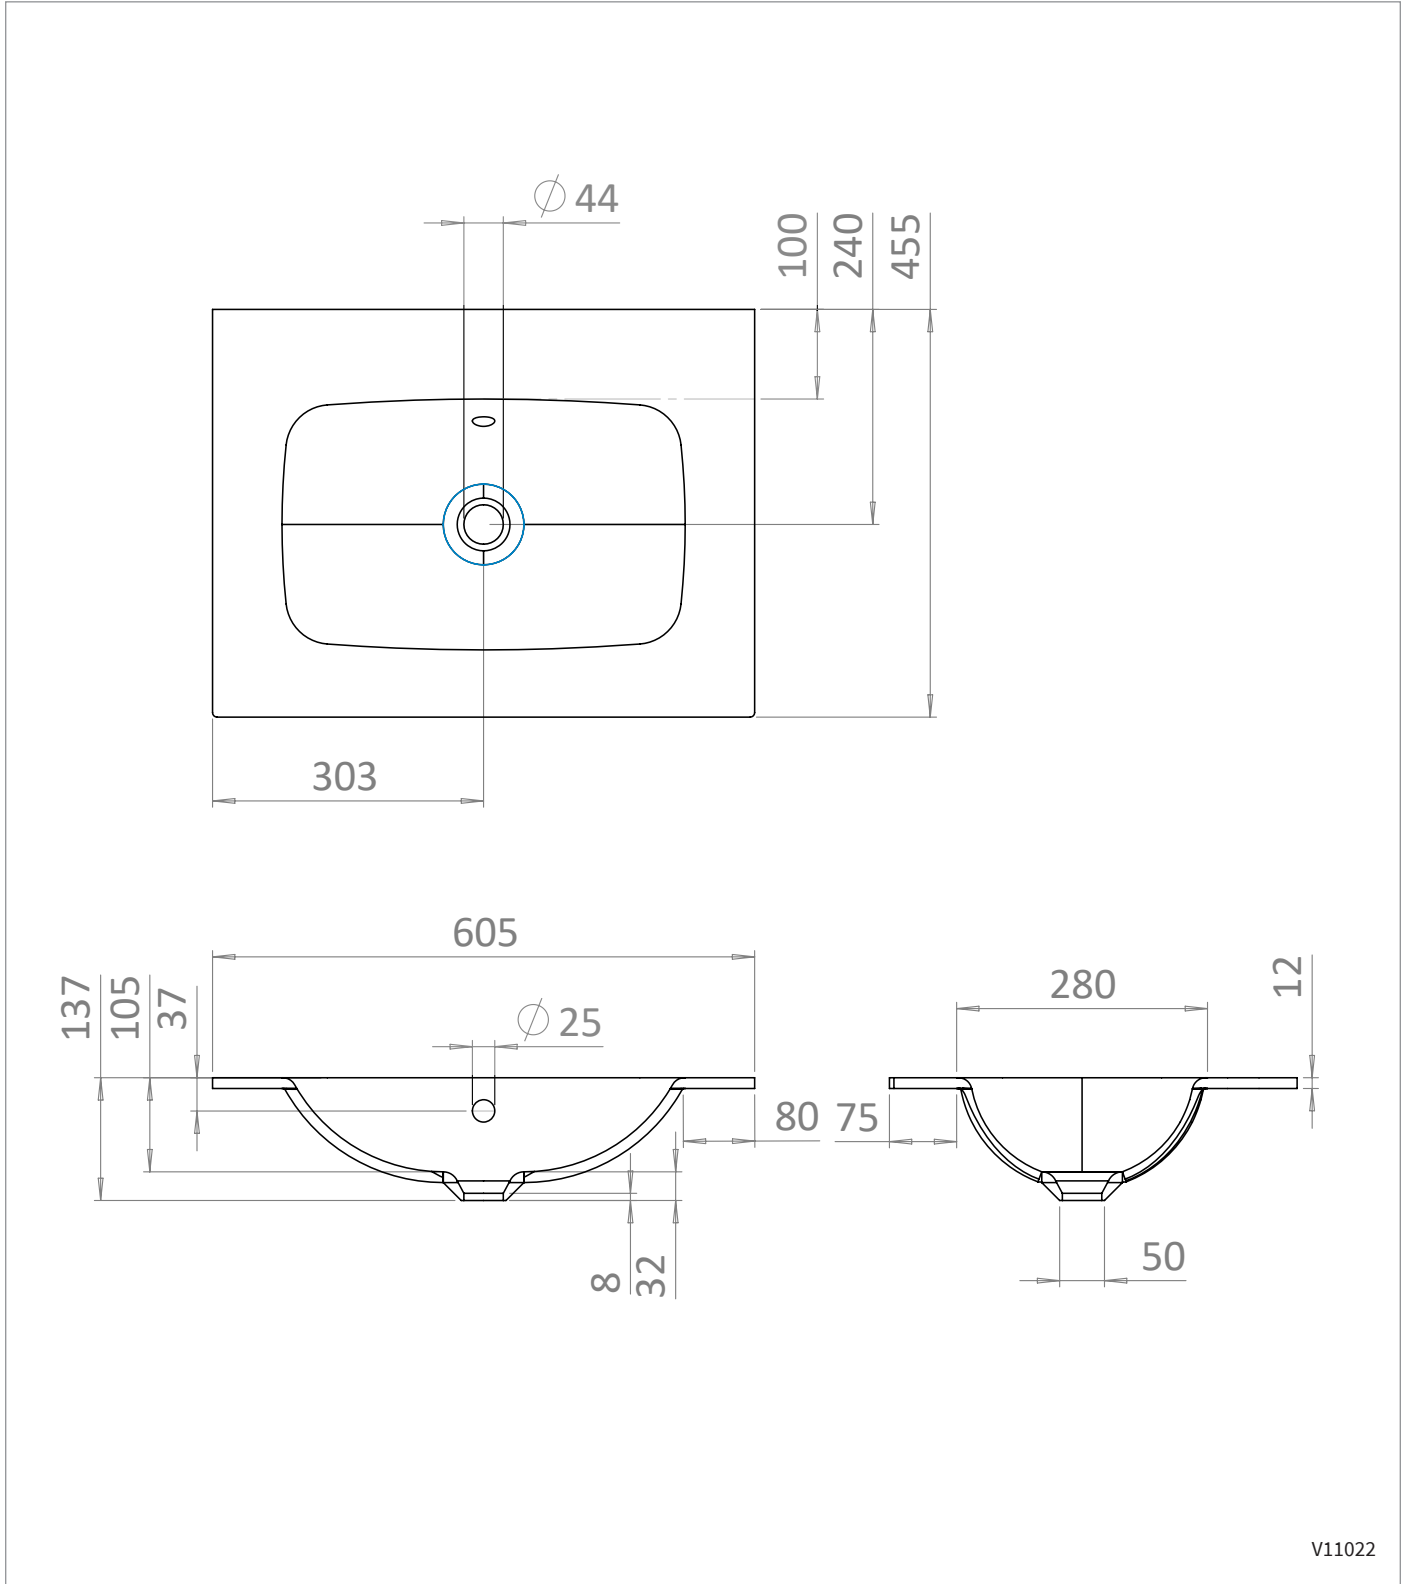

# PRODUCT DATA SHEET

**PRODUCT CODE**

GL0610SIW+

**RANGE**

GLIDE II

**DESCRIPTION**

600mm Basin 0TH Ice White

**COLOUR** Ice White

**MATERIAL** Glass

**STANDARDS** EN 31  
EN 14688 - CLO

**INSTALLATION TYPE** Furniture Mounted

**CAPACITY OF WATER AT OVERFLOW LEVEL** 15 L

**BASIN WASTE SIZE** 45mm

**TAP HOLES** 0TH

**OVERFLOW** Yes

**WEIGHT** 8.3kg

## TECHNICAL DIMENSIONS

Dimensions in mm unless otherwise specified.

Tolerances (per material type) apply.

V11022

## DESCRIPTION

600mm Basin 1TH Ice White

COLOUR Ice White

MATERIAL Glass

STANDARDS EN 31  
EN 14688 - CLO

INSTALLATION TYPE Furniture Mounted

CAPACITY OF WATER AT OVERFLOW LEVEL 15 L

BASIN WASTE SIZE 45mm