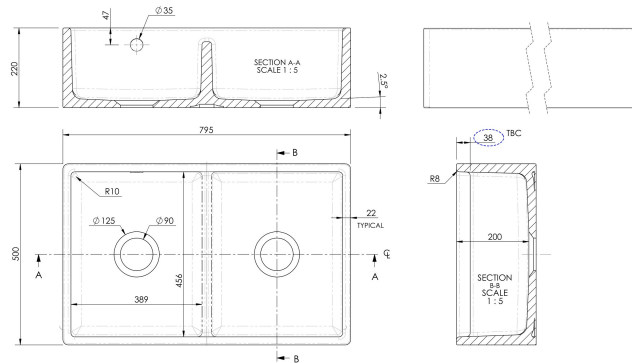

Sales Code: BU111AS32D

Description: Butler Sink Sw & Of 795X500x220

**Product Dimensions**

Height (mm):	220
Width (mm):	795
Depth (mm):	500
Nett Weight (kg):	44

**Packaging Dimensions**

Height (mm):	237
Width (mm):	814
Depth (mm):	507
Gross Weight (kg):	44.5

**Packaging Data**

Box Colour:	Brown Cardboard Box
Box Qty:	1
Label Size:	100 x 50
Label Colour:	White Label
Label Qty:	2

**Outer Box Dimensions (If Applicable)**

Height (mm):	
Width (mm):	
Depth (mm):	
Gross Weight (kg):	
Barcode:	5056678435809

**Product Details**

Country of Origin:	Utd.Arab.Emir.	
Fitting Instruction:	No	
Certification: CE & UKCA:	WRAS:	WRAS No:
Product Material:		
Fixing Supplied:		

**Pans/Bidets:** Trap Style: Includes Seat:

**Seats:** Seat Type: Material:  
Function: Hinge Type:  
Hinge Material:

**Cisterns:** Operating Type: Fittings:  
Lever Type:

**Basins:** Tap Hole: Chain Stay Hole:  
Template: Waste Type Req:  
Overflow Inc: Overflow Cover:  
Inner Bowl Depth (mm): 198