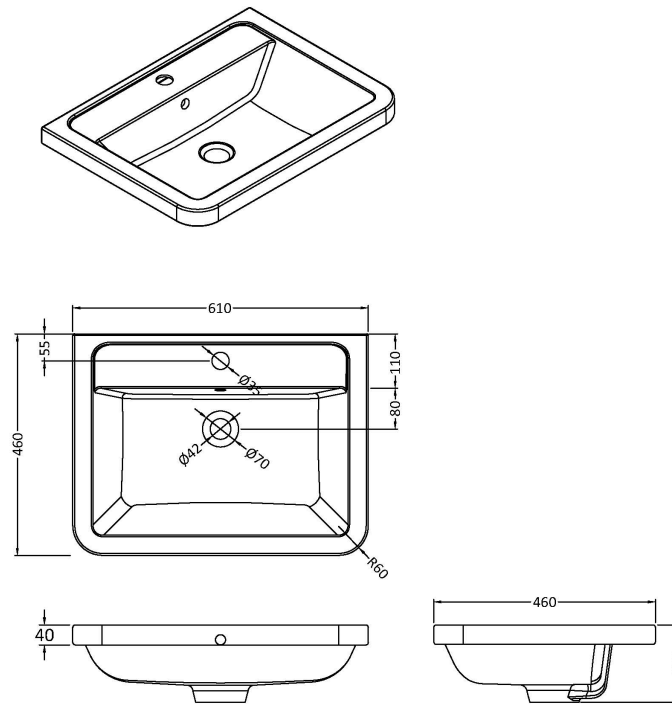

Sales Code: CBM003

Description: Ceramic Basin 610X460

Product Dimensions

Height (mm):	450
Width (mm):	600
Depth (mm):	157
Nett Weight (kg):	12.82

Packaging Dimensions

Height (mm):	470
Width (mm):	640
Depth (mm):	167
Gross Weight (kg):	12.82

Packaging Data

Box Colour:	Brown Cardboard Box - Printed
Box Qty:	1
Label Size:	100 x 50
Label Colour:	White Label
Label Qty:	2

Outer Box Dimensions (If Applicable)

Height (mm):	
Width (mm):	
Depth (mm):	
Gross Weight (kg):	
Barcode:	5056211875789

Product Details

Country of Origin:	China
Fitting Instruction:	No
Certification: CE & UKCA:	No
WRAS: N/A	WRAS No: N/A
Product Material:	Vitreous China
Fixing Supplied:	No

Pans/Bidets: Trap Style: Not Applicable Includes Seat: Not Applicable

Seats: Seat Type: Not Applicable Material: Not Applicable
Function: Not Applicable Hinge Type: Not Applicable
Hinge Material: Not Applicable

Cisterns: Operating Type: Not Applicable Fittings: Not Applicable
Lever Type: Not Applicable

Basins: Tap Hole: One Taphole Chain Stay Hole: No
Template: Not Required Waste Type Req: Slotted
Overflow Inc: Yes Overflow Cover: Yes
Inner Bowl Depth (mm): 110mm