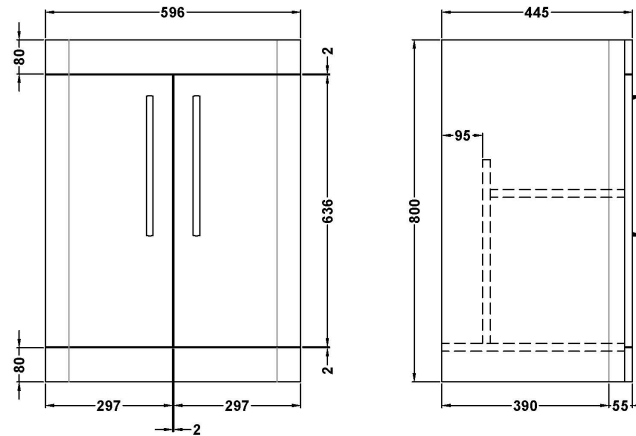

Sales Code: FPA010

Description: Parade 600 F/S 2 Door Basin & Cabinet

Packaging Details

Barcode: 5056462651521

Sales Code: PMP192

Description: 600 Floor Standing 2-Door Basin Unit

Product Dimensions

Height (mm):	800
Width (mm):	596
Depth (mm):	445
Nett Weight (kg):	25

Packaging Dimensions

Height (mm):	850
Width (mm):	600
Depth (mm):	455
Gross Weight (kg):	25

Packaging Data

Box Colour:	Brown Cardboard Box - Printed
Box Qty:	1
Label Size:	100 x 50
Label Colour:	White Label
Label Qty:	2

Outer Box Dimensions (If Applicable)

Height (mm):	
Width (mm):	
Depth (mm):	
Gross Weight (kg):	
Barcode:	5056462618562

Product Details

Country of Origin:	China
Fitting Instruction:	No
CE & UKCA:	N/A
FSC Certified Materials:	Yes
Colour:	Gloss White
Construction Method:	Cam & Wood Dowel
Construction Type:	Rigid
Cabinet Finish:	MFC Smooth Matt
Fascia Finish:	Mdf Painted Gloss
Cabinet Thickness (mm):	18
Fascia Thickness (mm):	18
Drawer Included:	Not Applicable
Drawer Type:	Not Applicable
No of Shelves:	1
Hinge Type:	95 Degree Soft Close
Hinge Included:	Yes, Supplied
Adjustable Legs:	No
Fixings Included:	No
Handle Style:	Contemporary
Waste Shroud:	No
Handle Included:	Yes
Handle Type:	Cup

Sales Code: PMB003

Description: 600X450mm Poly Marble Basin

Product Dimensions

Height (mm):	450
Width (mm):	600
Depth (mm):	157
Nett Weight (kg):	12.82

Packaging Dimensions

Height (mm):	167
Width (mm):	640
Depth (mm):	470
Gross Weight (kg):	12.82