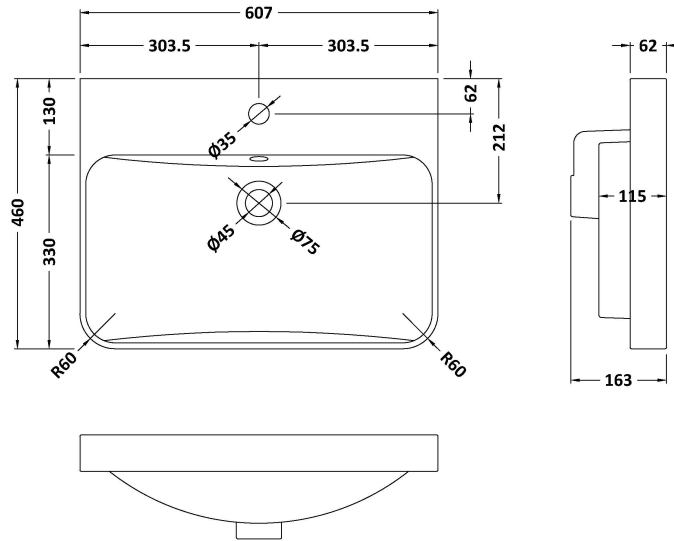

Product Dimensions

Height (mm):	450
Width (mm):	600
Depth (mm):	157
Nett Weight (kg):	12.82

Packaging Dimensions

Height (mm):	470
Width (mm):	640
Depth (mm):	167
Gross Weight (kg):	12.82

Packaging Data

Box Colour:	Brown Cardboard Box - Printed
Box Qty:	1
Label Size:	100 x 50
Label Colour:	White Label
Label Qty:	2

Outer Box Dimensions (If Applicable)

Height (mm):	
Width (mm):	
Depth (mm):	
Gross Weight (kg):	
Barcode:	5056211875789

Product Details

Country of Origin:	China
Fitting Instruction:	No
Certification: CE & UKCA:	No
WRAS: N/A	WRAS No: N/A
Product Material:	Vitreous China
Fixing Supplied:	No

Cisterns: Operating Type: Not Applicable Fittings: Not Applicable
Lever Type: Not Applicable

Basins: Tap Hole: One Taphole Chain Stay Hole: No
Template: Not Required Waste Type Req: Slotted
Overflow Inc: Yes Overflow Cover: Yes
Inner Bowl Depth (mm): 110mm

Sales Code: CBM033

Description: 600 X 460 Curved Thin-Edged Basin 1Th

Product Dimensions

Height (mm):	163
Width (mm):	607
Depth (mm):	460
Nett Weight (kg):	12.8

Packaging Dimensions

Height (mm):	470
Width (mm):	640
Depth (mm):	167
Gross Weight (kg):	13.3