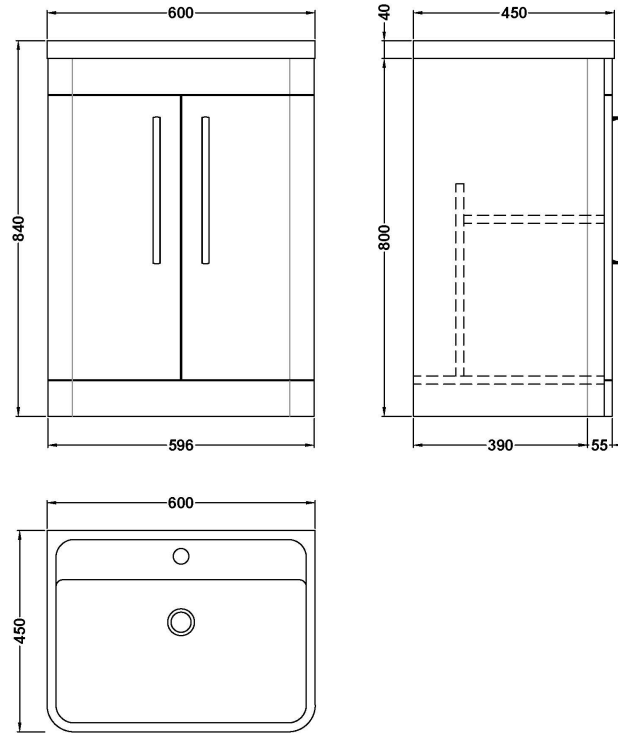

Sales Code: FPA010

Description: Parade 600 F/S 2 Door Basin & Cabinet

Packaging Details

Barcode: 5056462651521

Sales Code: PMP192

Description: 600 Floor Standing 2-Door Basin Unit

Product Dimensions

Height (mm):	800
Width (mm):	596
Depth (mm):	445
Nett Weight (kg):	25

Packaging Dimensions

Height (mm):	850
Width (mm):	600
Depth (mm):	455
Gross Weight (kg):	25

Packaging Data

Box Colour:	Brown Cardboard Box - Printed
Box Qty:	1
Label Size:	100 x 50
Label Colour:	White Label
Label Qty:	2

Outer Box Dimensions (If Applicable)

Height (mm):	
Width (mm):	
Depth (mm):	
Gross Weight (kg):	
Barcode:	5056462618562

Product Details

Country of Origin:	China
Fitting Instruction:	No
CE & UKCA:	N/A
FSC Certified Materials:	Yes
Colour:	Gloss White
Construction Method:	Cam & Wood Dowel
Construction Type:	Rigid
Cabinet Finish:	MFC Smooth Matt
Fascia Finish:	Mdf Painted Gloss
Cabinet Thickness (mm):	18
Fascia Thickness (mm):	18
Drawer Included:	Not Applicable
Drawer Type:	Not Applicable
No of Shelves:	1
Hinge Type:	95 Degree Soft Close
Hinge Included:	Yes, Supplied
Adjustable Legs:	No
Fixings Included:	No
Handle Style:	Contemporary
Waste Shroud:	No
Handle Included:	Yes
Handle Type:	Cup

Sales Code: PMB003

Description: 600X450mm Poly Marble Basin

Product Dimensions

Height (mm):	450
Width (mm):	600
Depth (mm):	157
Nett Weight (kg):	12.82

Packaging Dimensions

Height (mm):	167
Width (mm):	640
Depth (mm):	470
Gross Weight (kg):	12.82