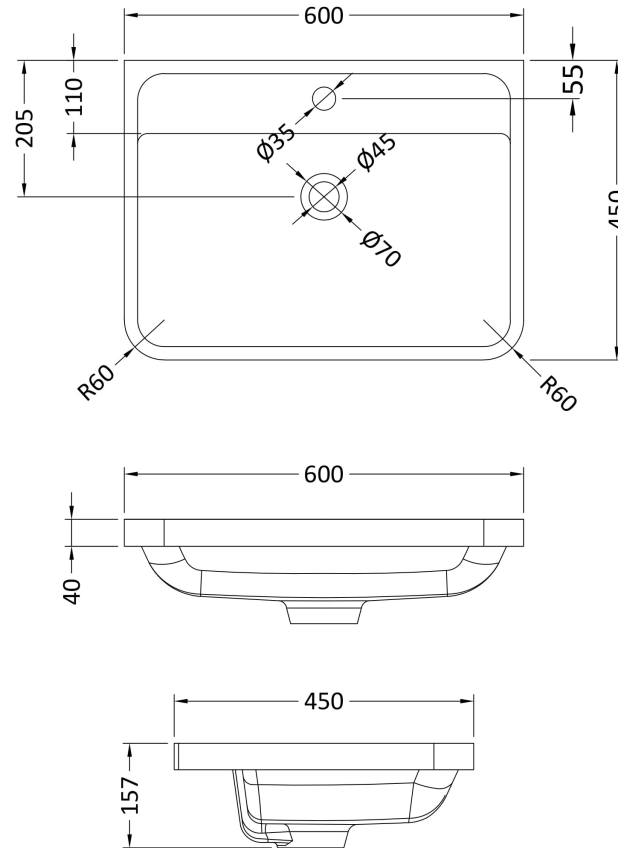

Sales Code: FPA010

Description: Parade 600 F/S 2 Door Basin & Cabinet

Packaging Details

Barcode: 5056462651521

Sales Code: PMP192

Description: 600 Floor Standing 2-Door Basin Unit

Product Dimensions

Height (mm):	800
Width (mm):	596
Depth (mm):	445
Nett Weight (kg):	25

Packaging Dimensions

Height (mm):	850
Width (mm):	600
Depth (mm):	455
Gross Weight (kg):	25

Packaging Data

Box Colour:	Brown Cardboard Box - Printed
Box Qty:	1
Label Size:	100 x 50
Label Colour:	White Label
Label Qty:	2

Outer Box Dimensions (If Applicable)

Height (mm):	
Width (mm):	
Depth (mm):	
Gross Weight (kg):	
Barcode:	5056462618562

Product Details

Country of Origin:	China
Fitting Instruction:	No
CE & UKCA:	N/A
FSC Certified Materials:	Yes
Colour:	Gloss White
Construction Method:	Cam & Wood Dowel
Construction Type:	Rigid
Cabinet Finish:	MFC Smooth Matt
Fascia Finish:	Mdf Painted Gloss
Cabinet Thickness (mm):	18
Fascia Thickness (mm):	18
Drawer Included:	Not Applicable
Drawer Type:	Not Applicable
No of Shelves:	1
Hinge Type:	95 Degree Soft Close
Hinge Included:	Yes, Supplied
Adjustable Legs:	No
Fixings Included:	No
Handle Style:	Contemporary
Waste Shroud:	No
Handle Included:	Yes
Handle Type:	Cup

Sales Code: PMB003

Description: 600X450mm Poly Marble Basin

Product Dimensions

Height (mm):	450
Width (mm):	600
Depth (mm):	157
Nett Weight (kg):	12.82

Packaging Dimensions

Height (mm):	167
Width (mm):	640
Depth (mm):	470
Gross Weight (kg):	12.82