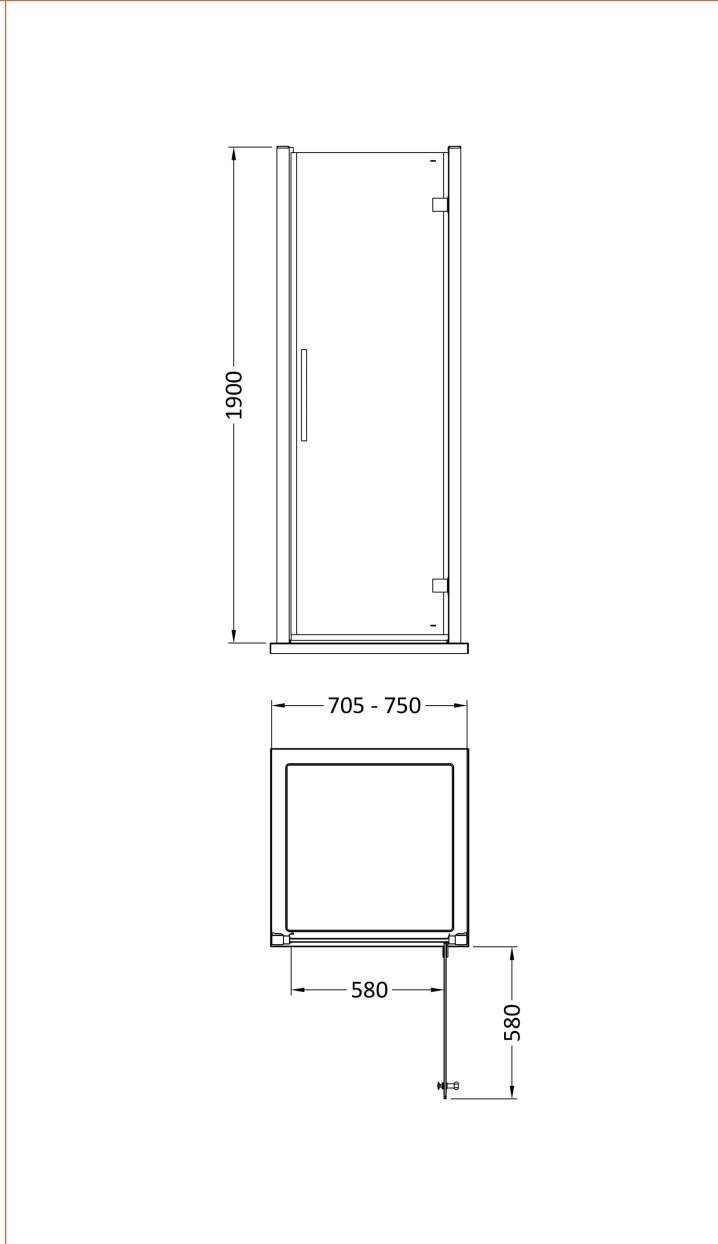

Sales Code: MH76-E8

Description: 760 Hinged Door 8mm

Product Dimensions

Height (mm):	1900
Width (mm):	750
Depth (mm):	44
Nett Weight (kg):	31.4

Packaging Dimensions

Height (mm):	1960
Width (mm):	785
Length (mm):	65
Gross Weight (kg):	31.4

Packaging Data

Box Colour:	Brown Cardboard Box - Printed
Box Qty:	1
Label Size:	100 x 50
Label Colour:	Not Applicable
Label Qty:	0

Outer Box Dimensions (If Applicable)

Height (mm):	
Width (mm):	
Depth (mm):	
Length (mm):	
Gross Weight (kg):	
Barcode:	5055369080618

Product Details

Country of Origin:	China
Fitting Instruction:	No
CE & UKCA:	Yes
Profile Material:	Aluminium
Profile Finish:	Chrome
Adjustments (mm):	705mm - 750mm
Entry Width (mm):	580mm
Swing In Dim (mm):	N/A
Swing Out Dim (mm):	580mm
Radius (mm):	Not Applicable
Glass Thickness (mm):	8
Easy Fit:	No
Easy Clean:	Yes
Handle Style:	Square T Shape Handle
Handle Material:	Metal
Enclosure Design:	Semi-Frameless
Wheel Type:	Not Applicable
Support Bar Included:	Support Bar Not Included
Extras:	Screw Cover Strip