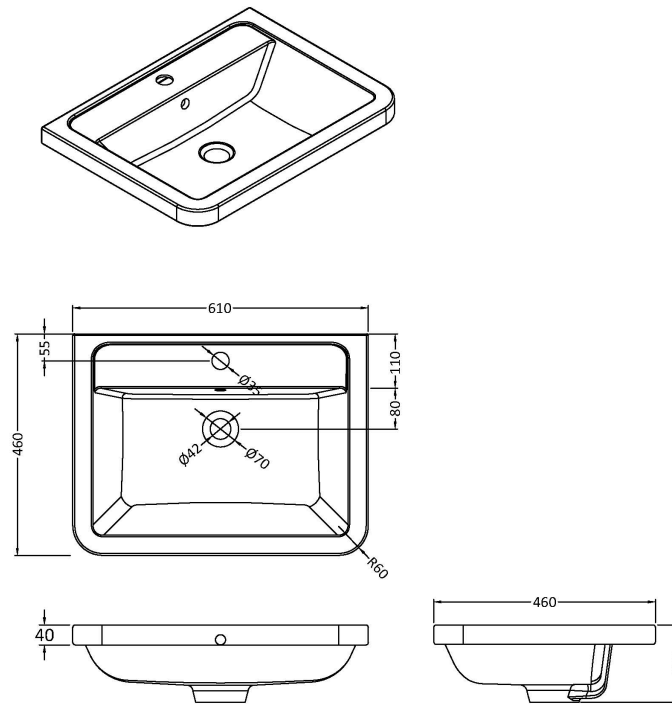

Sales Code: CBM003

Description: Ceramic Basin 610X460

Product Dimensions

Height (mm):	450
Width (mm):	600
Depth (mm):	157
Nett Weight (kg):	12.82

Packaging Dimensions

Height (mm):	470
Width (mm):	640
Depth (mm):	167
Gross Weight (kg):	12.82

Packaging Data

Box Colour:	Brown Cardboard Box - Printed
Box Qty:	1
Label Size:	100 x 50
Label Colour:	White Label
Label Qty:	2

Outer Box Dimensions (If Applicable)

Height (mm):	
Width (mm):	
Depth (mm):	
Gross Weight (kg):	
Barcode:	5056211875789

Product Details

Country of Origin:	China
Fitting Instruction:	No
Certification: CE & UKCA:	No
WRAS:	N/A
WRAS No:	N/A
Product Material:	Vitreous China
Fixing Supplied:	No

Pans/Bidets: Trap Style: Not Applicable Includes Seat: Not Applicable

Seats: Seat Type: Not Applicable Material: Not Applicable
Function: Not Applicable Hinge Type: Not Applicable
Hinge Material: Not Applicable

Cisterns: Operating Type: Not Applicable Fittings: Not Applicable
Lever Type: Not Applicable

Basins: Tap Hole: One Taphole Chain Stay Hole: No
Template: Not Required Waste Type Req: Slotted
Overflow Inc: Yes Overflow Cover: Yes
Inner Bowl Depth (mm): 110mm