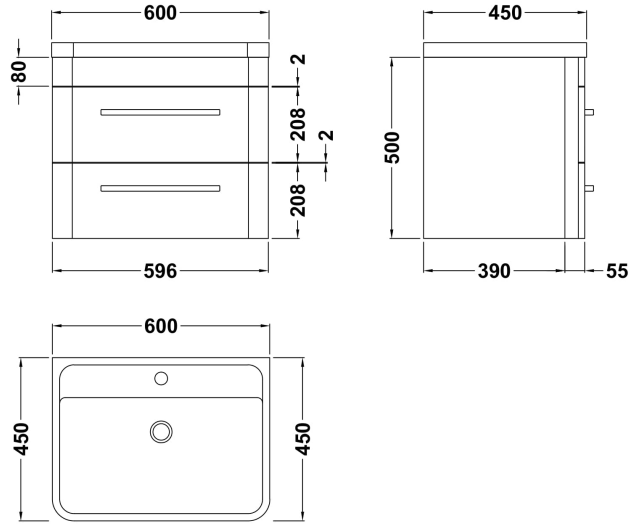

Sales Code: SOL102

Description: Solar 600 W/H 2-Drawer Unit & Basin

Packaging Details

Barcode: 5056211819257

Sales Code: CUR193

Description: 600 W/H 2-Drawer Unit 500 X 596 X 447

Product Dimensions

Height (mm):	500
Width (mm):	596
Depth (mm):	445
Nett Weight (kg):	20.5

Packaging Dimensions

Height (mm):	570
Width (mm):	670
Depth (mm):	510
Gross Weight (kg):	22.5

Packaging Data

Box Colour:	Brown Cardboard Box
Box Qty:	1
Label Size:	150 x 100
Label Colour:	White Label
Label Qty:	2

Outer Box Dimensions (If Applicable)

Height (mm):	
Width (mm):	
Depth (mm):	
Gross Weight (kg):	
Barcode:	5056211817840

Product Details

Country of Origin:	Ireland
Fitting Instruction:	No
CE & UKCA:	
FSC Certified Materials:	Yes
Colour:	Pure White
Construction Method:	Cam & Wood Dowel
Construction Type:	Rigid
Cabinet Finish:	Mdf Vinyl Smooth Matt
Fascia Finish:	Mdf Vinyl Smooth Matt
Cabinet Thickness (mm):	18
Fascia Thickness (mm):	18
Drawer Included:	Yes
Drawer Type:	80mm High Metal S/C Inc Galler
No of Shelves:	0
Hinge Type:	Not Applicable
Hinge Included:	Not Applicable
Adjustable Legs:	Not Applicable
Fixings Included:	Yes
Handle Style:	Modern
Waste Shroud:	Yes
Handle Included:	Yes
Handle Type:	D-Shape

Sales Code: PMB003

Description: 600X450mm Poly Marble Basin

Product Dimensions

Height (mm):	450
Width (mm):	600
Depth (mm):	157
Nett Weight (kg):	12.82

Packaging Dimensions

Height (mm):	167
Width (mm):	640
Depth (mm):	470
Gross Weight (kg):	12.82