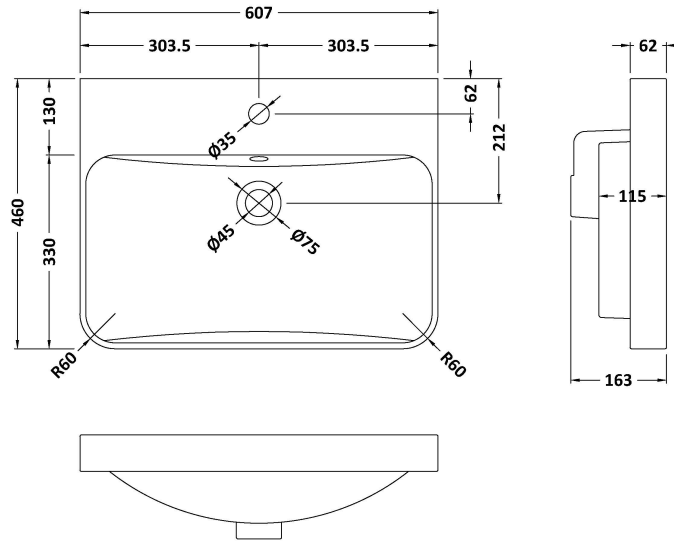

Product Dimensions

Height (mm):	450
Width (mm):	600
Depth (mm):	157
Nett Weight (kg):	12.82

Packaging Dimensions

Height (mm):	470
Width (mm):	640
Depth (mm):	167
Gross Weight (kg):	12.82

Packaging Data

Box Colour:	Brown Cardboard Box - Printed
Box Qty:	1
Label Size:	100 x 50
Label Colour:	White Label
Label Qty:	2

Outer Box Dimensions (If Applicable)

Height (mm):	
Width (mm):	
Depth (mm):	
Gross Weight (kg):	
Barcode:	5056211875789

Product Details

Country of Origin:	China
Fitting Instruction:	No
Certification: CE & UKCA:	No
WRAS:	N/A
WRAS No:	N/A
Product Material:	Vitreous China
Fixing Supplied:	No

Cisterns: Operating Type: Not Applicable Fittings: Not Applicable
 Lever Type: Not Applicable

Basins: Tap Hole: One Taphole Chain Stay Hole: No
 Template: Not Required Waste Type Req: Slotted
 Overflow Inc: Yes Overflow Cover: Yes
 Inner Bowl Depth (mm): 110mm

Sales Code: CBM033

Description: 600 X 460 Curved Thin-Edged Basin 1Th

Product Dimensions

Height (mm):	163
Width (mm):	607
Depth (mm):	460
Nett Weight (kg):	12.8

Packaging Dimensions

Height (mm):	470
Width (mm):	640
Depth (mm):	167
Gross Weight (kg):	13.3