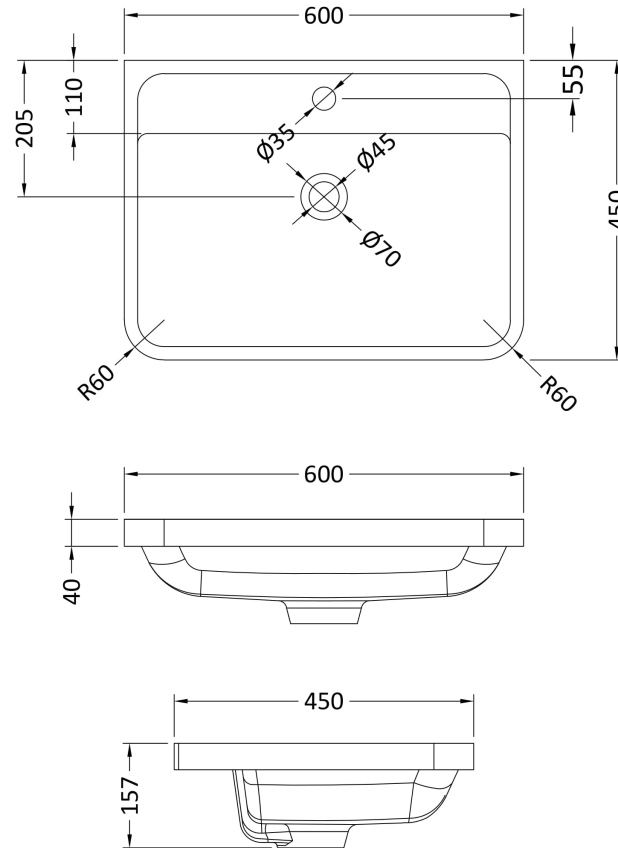

Packaging Dimensions

Height (mm):	570
Width (mm):	670
Depth (mm):	510
Gross Weight (kg):	22.5

Packaging Data

Box Colour:	Brown Cardboard Box
Box Qty:	1
Label Size:	150 x 100
Label Colour:	White Label
Label Qty:	2

Outer Box Dimensions (If Applicable)

Height (mm):	
Width (mm):	
Depth (mm):	
Gross Weight (kg):	
Barcode:	5056211817840

Product Details

Country of Origin:	Ireland
Fitting Instruction:	No
CE & UKCA:	
FSC Certified Materials:	Yes
Colour:	Pure White
Construction Method:	Cam & Wood Dowel
Construction Type:	Rigid
Cabinet Finish:	Mdf Vinyl Smooth Matt
Fascia Finish:	Mdf Vinyl Smooth Matt
Cabinet Thickness (mm):	18
Fascia Thickness (mm):	18
Drawer Included:	Yes
Drawer Type:	80mm High Metal S/C Inc Galler
No of Shelves:	0
Hinge Type:	Not Applicable
Hinge Included:	Not Applicable
Adjustable Legs:	Not Applicable
Fixings Included:	Yes
Handle Style:	Modern
Waste Shroud:	Yes
Handle Included:	Yes
Handle Type:	D-Shape

Sales Code: PMB003

Description: 600X450mm Poly Marble Basin

Product Dimensions

Height (mm):	450
Width (mm):	600
Depth (mm):	157
Nett Weight (kg):	12.82

Packaging Dimensions

Height (mm):	167
Width (mm):	640
Depth (mm):	470
Gross Weight (kg):	12.82

Packaging Data

Box Colour:	Brown Cardboard Box - Printed
Box Qty:	1
Label Size:	100 x 50
Label Colour:	White Label
Label Qty:	2

Outer Box Dimensions (If Applicable)

Height (mm):	
Width (mm):	
Depth (mm):	
Gross Weight (kg):	
Barcode:	5055369021734