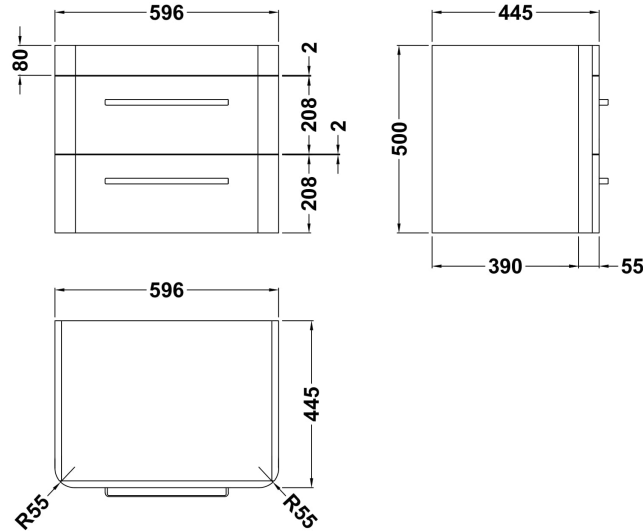

Sales Code: SOL102

Description: Solar 600 W/H 2-Drawer Unit & Basin

Packaging Details

Barcode: 5056211819257

Sales Code: CUR193

Description: 600 W/H 2-Drawer Unit 500 X 596 X 447

Product Dimensions

Height (mm):	500
Width (mm):	596
Depth (mm):	445
Nett Weight (kg):	20.5

Packaging Dimensions

Height (mm):	570
Width (mm):	670
Depth (mm):	510
Gross Weight (kg):	22.5

Packaging Data

Box Colour:	Brown Cardboard Box
Box Qty:	1
Label Size:	150 x 100
Label Colour:	White Label
Label Qty:	2

Outer Box Dimensions (If Applicable)

Height (mm):	
Width (mm):	
Depth (mm):	
Gross Weight (kg):	
Barcode:	5056211817840

Product Details

Country of Origin:	Ireland
Fitting Instruction:	No
CE & UKCA:	
FSC Certified Materials:	Yes
Colour:	Pure White
Construction Method:	Cam & Wood Dowel
Construction Type:	Rigid
Cabinet Finish:	Mdf Vinyl Smooth Matt
Fascia Finish:	Mdf Vinyl Smooth Matt
Cabinet Thickness (mm):	18
Fascia Thickness (mm):	18
Drawer Included:	Yes
Drawer Type:	80mm High Metal S/C Inc Galler
No of Shelves:	0
Hinge Type:	Not Applicable
Hinge Included:	Not Applicable
Adjustable Legs:	Not Applicable
Fixings Included:	Yes
Handle Style:	Modern
Waste Shroud:	Yes
Handle Included:	Yes
Handle Type:	D-Shape

Sales Code: PMB003

Description: 600X450mm Poly Marble Basin

Product Dimensions

Height (mm):	450
Width (mm):	600
Depth (mm):	157
Nett Weight (kg):	12.82

Packaging Dimensions

Height (mm):	167
Width (mm):	640
Depth (mm):	470
Gross Weight (kg):	12.82