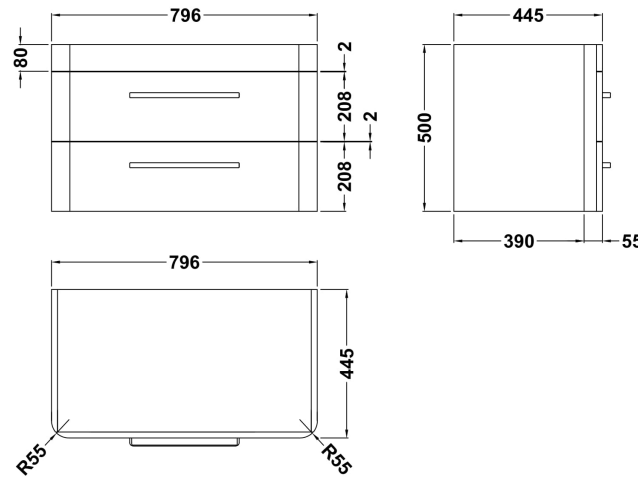

### Product Dimensions

|                   |     |
|-------------------|-----|
| Height (mm):      | 500 |
| Width (mm):       | 796 |
| Depth (mm):       | 445 |
| Nett Weight (kg): | 26  |

### Packaging Dimensions

|                    |     |
|--------------------|-----|
| Height (mm):       | 570 |
| Width (mm):        | 870 |
| Depth (mm):        | 510 |
| Gross Weight (kg): | 28  |

### Product Dimensions

|                   |       |
|-------------------|-------|
| Height (mm):      | 450   |
| Width (mm):       | 800   |
| Depth (mm):       | 157   |
| Nett Weight (kg): | 18.12 |

### Packaging Dimensions

|                    |       |
|--------------------|-------|
| Height (mm):       | 167   |
| Width (mm):        | 840   |
| Depth (mm):        | 470   |
| Gross Weight (kg): | 18.12 |