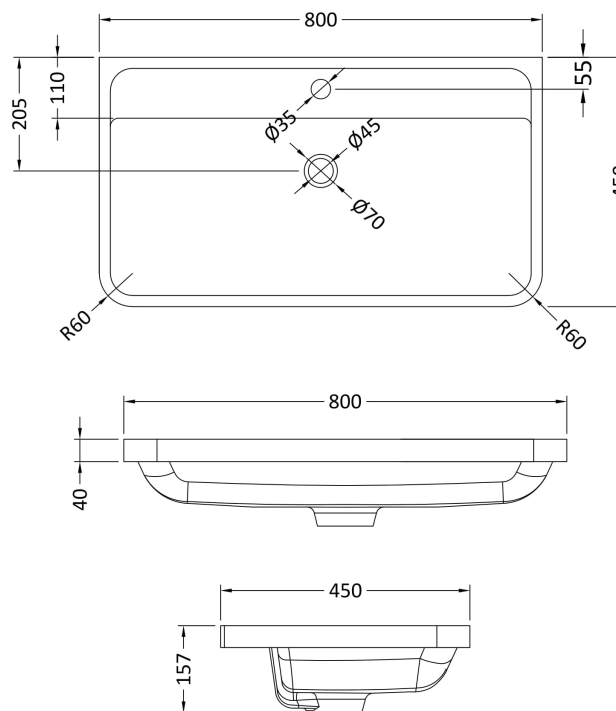

### Product Dimensions

|                   |     |
|-------------------|-----|
| Height (mm):      | 500 |
| Width (mm):       | 796 |
| Depth (mm):       | 445 |
| Nett Weight (kg): | 26  |

### Packaging Dimensions

|                    |     |
|--------------------|-----|
| Height (mm):       | 570 |
| Width (mm):        | 870 |
| Depth (mm):        | 510 |
| Gross Weight (kg): | 28  |

### Outer Box Dimensions (If Applicable)

|                    |               |
|--------------------|---------------|
| Height (mm):       |               |
| Width (mm):        |               |
| Depth (mm):        |               |
| Gross Weight (kg): |               |
| Barcode:           | 5056211817901 |

### Product Dimensions

|                   |       |
|-------------------|-------|
| Height (mm):      | 450   |
| Width (mm):       | 800   |
| Depth (mm):       | 157   |
| Nett Weight (kg): | 18.12 |