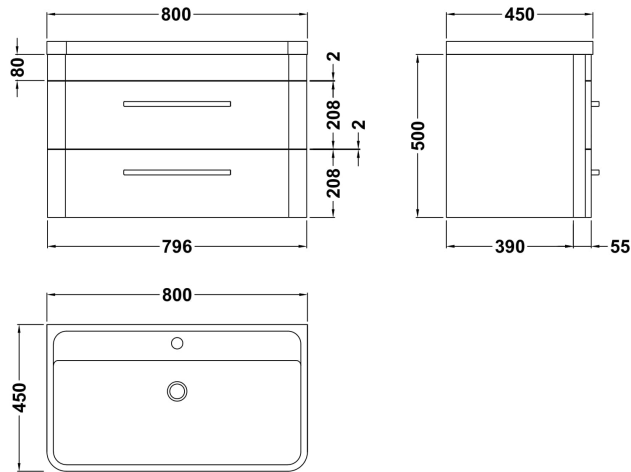

Sales Code: SOL104

Description: Solar 800 W/H 2-Drawer Unit & Basin

Packaging Details

Barcode: 5056211819318