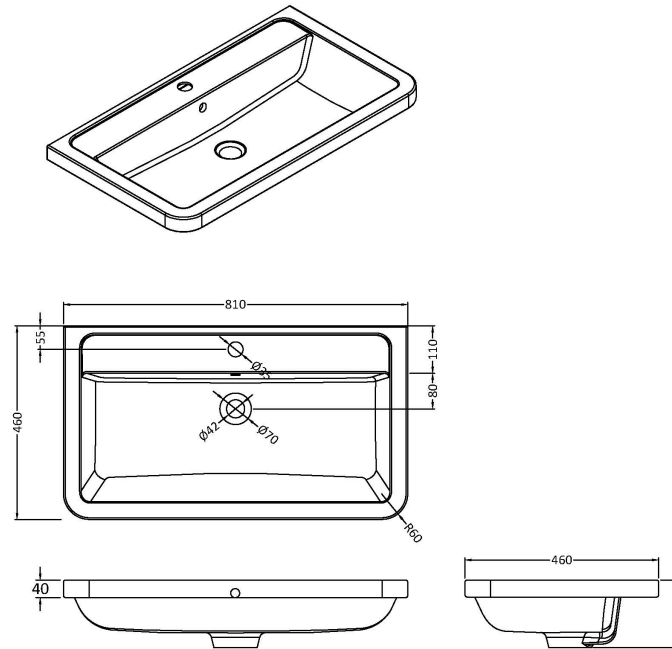

### Product Dimensions

|                   |       |
|-------------------|-------|
| Height (mm):      | 450   |
| Width (mm):       | 800   |
| Depth (mm):       | 157   |
| Nett Weight (kg): | 18.12 |

### Outer Box Dimensions (If Applicable)

|                    |               |
|--------------------|---------------|
| Height (mm):       |               |
| Width (mm):        |               |
| Depth (mm):        |               |
| Gross Weight (kg): |               |
| Barcode:           | 5055369021765 |

**Pans/Bidets:** Trap Style: Not Applicable Includes Seat: Not Applicable

**Seats:** Seat Type: Not Applicable Material: Not Applicable  
Function: Not Applicable Hinge Type: Not Applicable  
Hinge Material: Not Applicable