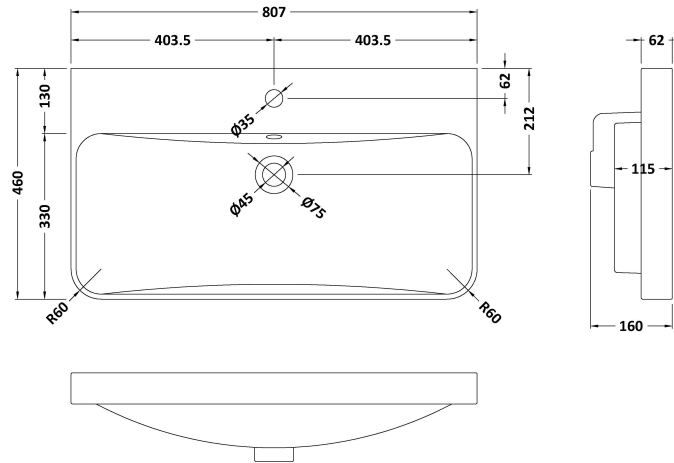

### Product Dimensions

|                   |       |
|-------------------|-------|
| Height (mm):      | 450   |
| Width (mm):       | 800   |
| Depth (mm):       | 157   |
| Nett Weight (kg): | 18.12 |

### Outer Box Dimensions (If Applicable)

|                    |               |
|--------------------|---------------|
| Height (mm):       |               |
| Width (mm):        |               |
| Depth (mm):        |               |
| Gross Weight (kg): |               |
| Barcode:           | 5056211875802 |

### Product Dimensions

|                   |       |
|-------------------|-------|
| Height (mm):      | 160   |
| Width (mm):       | 807   |
| Depth (mm):       | 460   |
| Nett Weight (kg): | 18.12 |