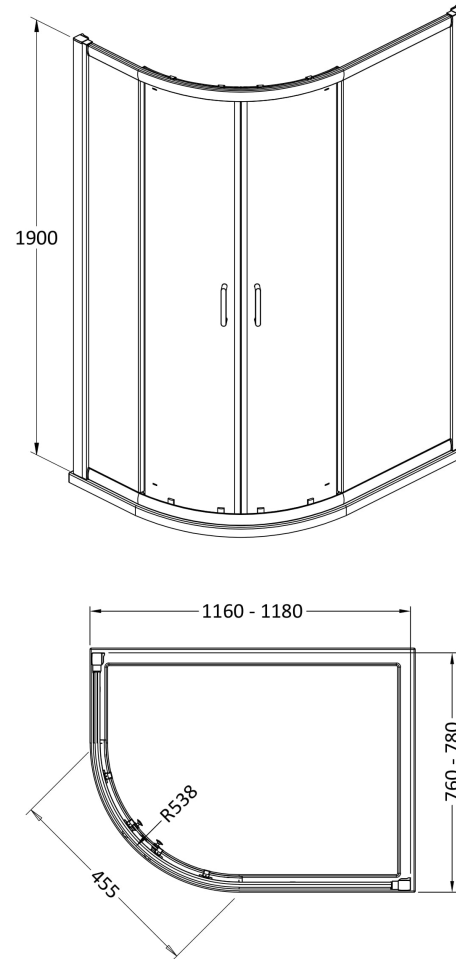

**Sales Code:** AQU128N-E8

**Description:** 1200 X 800 Offset Quadrant

**Packaging Details**

Barcode: 5055275820384

**Sales Code:** AQU128N-E8A

**Description:** 1200 X 800 Offset Quad Pack A

**Product Dimensions**

Height (mm):	1900
Width (mm):	1180
Depth (mm):	780
Nett Weight (kg):	37.1

**Packaging Dimensions**

Height (mm):	65
Width (mm):	670
Length (mm):	1960
Gross Weight (kg):	37.1

**Packaging Data**

Box Colour:	
Box Qty:	
Label Size:	x
Label Colour:	
Label Qty:	

**Outer Box Dimensions (If Applicable)**

Height (mm):	
Width (mm):	
Depth (mm):	
Length (mm):	
Gross Weight (kg):	
Barcode:	5055275819609

**Product Details**

Country of Origin:	China
Fitting Instruction:	No
CE & UKCA:	
Profile Material:	Aluminium
Profile Finish:	Chrome
Adjustments (mm):	1160mm - 1180mm / 760mm - 780M
Entry Width (mm):	455mm
Swing In Dim (mm):	N/A
Swing Out Dim (mm):	N/A
Radius (mm):	538 mm
Glass Thickness (mm):	8
Easy Fit:	Yes
Easy Clean:	No
Handle Style:	Square T Shape Handle
Handle Material:	Metal
Enclosure Design:	Framed
Wheel Type:	Dual, Quick Release
Support Bar Included:	Support Bar Not Included
Extras:	Screw Cover Strip

**Sales Code:** AQU128N-E8B

**Description:** 1200 X 800 Offset Quad Pack B

**Product Dimensions**

Height (mm):	1900
Width (mm):	780
Depth (mm):	1180
Nett Weight (kg):	33.1

**Packaging Dimensions**

Height (mm):	110
Width (mm):	430
Length (mm):	1960
Gross Weight (kg):	33.1