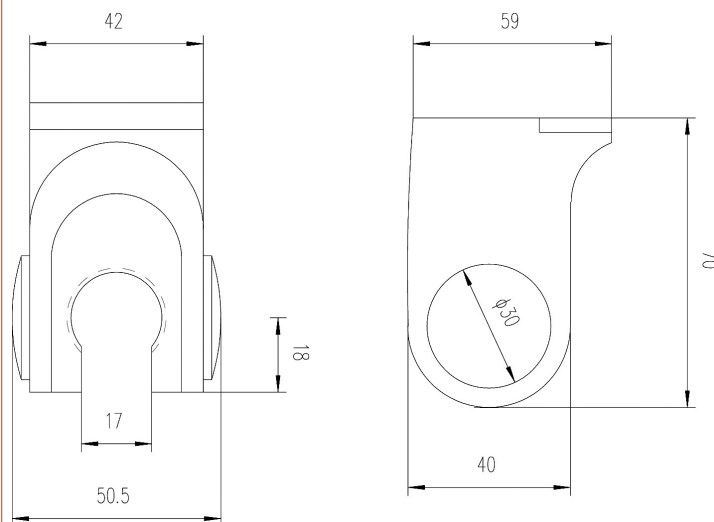

Sales Code: A376

Description: Wall Bracket

Product Dimensions

Length (mm):	
Width (mm):	51
Height (mm):	59
Depth (mm):	70
Nett Weight (kg):	0.06

Packaging Dimensions

Length (mm):	75
Width (mm):	60
Height (mm):	50
Gross Weight (kg):	0.06

Packaging Data

Box Colour:	White Cardboard Box
Box Qty:	1
Label Size:	100 x 50
Label Colour:	White Label
Label Qty:	2

Outer Box Dimensions (If Applicable)

Length (mm):	
Width (mm):	240
Height (mm):	280
Depth (mm):	380
Gross Weight (kg):	7
Barcode:	5055146102007

Product Details

Country of Origin:	China
Fitting Instruction:	No
Product Material:	ABS Plastic
Mount Type:	Surface, Wall
Outlet Elbow Supplied:	No
Easy Clean:	Not Applicable
Head Included:	No
Handset Included:	Not Applicable
Body Jets Included:	Not Applicable
No of Body Jets:	Not Applicable
Operating Pressure (bar):	
Valve/Cartridge Type:	Not Applicable
Flow Rates (L/min):	0.1 bar: N/A 0.5 bar: N/A 1 bar: N/A 2 bar: N/A 3 bar: N/A
TMV2 Approved:	No Approval No: N/A
TMV3 Approved:	No Approval No: N/A
WRAS Approved:	No Approval No: N/A
Head Function:	Not Applicable
Handset Function:	Not Applicable
Body Jet Info:	Not Applicable
Pipe Size:	Not Applicable
Pipe Centres:	N/A
Colour/Finish:	Chrome
Hose Included:	Not Applicable
No. of Outlets:	N/A