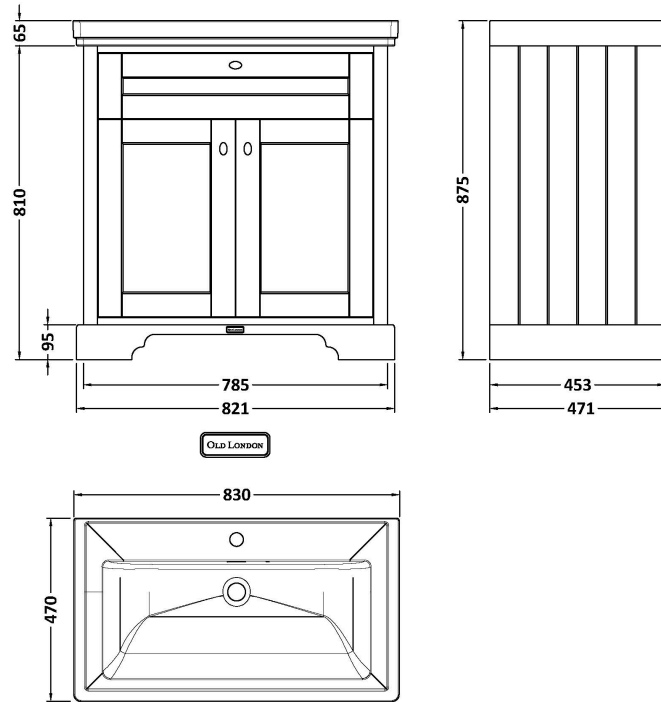

Sales Code: LOF206

Description: 800 2-Door Unit & Classic Basin 1Th

Packaging Details

Barcode: 5056678418161