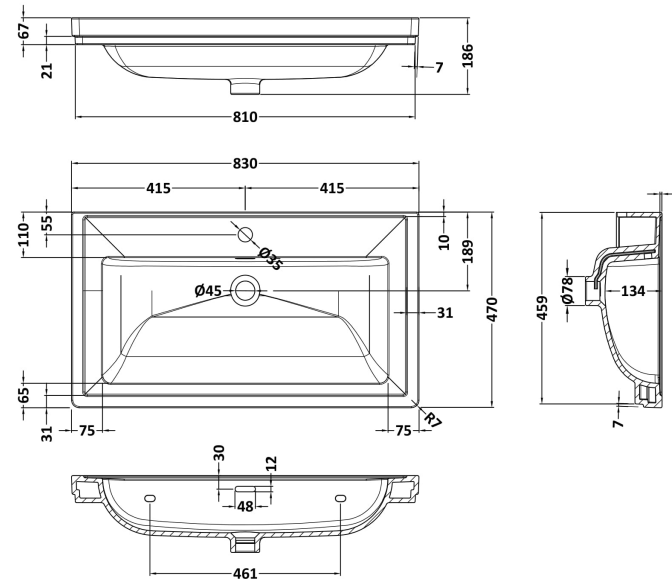

### Product Dimensions

Height (mm):	810
Width (mm):	821
Depth (mm):	471
Nett Weight (kg):	35.5

### Packaging Dimensions

Height (mm):	851
Width (mm):	854
Depth (mm):	511
Gross Weight (kg):	36

### Outer Box Dimensions (If Applicable)

Height (mm):	
Width (mm):	
Depth (mm):	
Gross Weight (kg):	
Barcode:	5056211818021

Sales Code: CBM505

Description: 800 Classique Basin 1Th

**Product Dimensions**

Height (mm):	67
Width (mm):	830
Depth (mm):	470
Nett Weight (kg):	21.5

**Packaging Dimensions**

Height (mm):	490
Width (mm):	850
Depth (mm):	220
Gross Weight (kg):	21.5