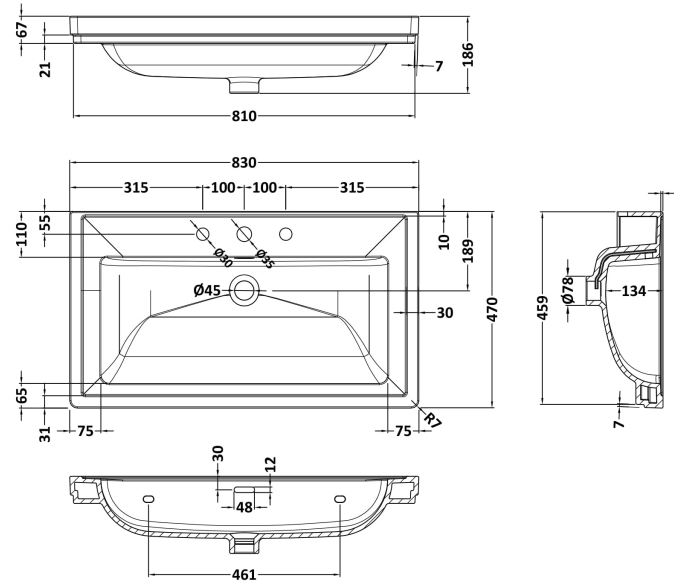

### Product Dimensions

Height (mm):	810
Width (mm):	821
Depth (mm):	471
Nett Weight (kg):	35.5

### Packaging Dimensions

Height (mm):	851
Width (mm):	854
Depth (mm):	511
Gross Weight (kg):	36

### Outer Box Dimensions (If Applicable)

Height (mm):	
Width (mm):	
Depth (mm):	
Gross Weight (kg):	
Barcode:	5056211818021

**Product Dimensions**

Height (mm):	67
Width (mm):	830
Depth (mm):	470
Nett Weight (kg):	21.5

**Packaging Dimensions**

Height (mm):	490
Width (mm):	850
Depth (mm):	220
Gross Weight (kg):	21.5

**Packaging Data**