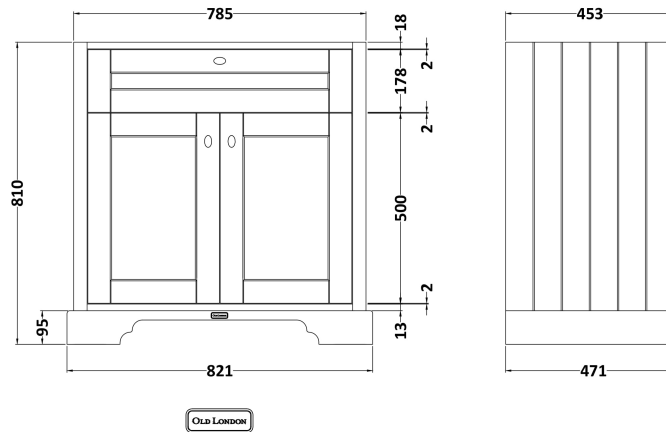

### Product Dimensions

Height (mm):	810
Width (mm):	821
Depth (mm):	471
Nett Weight (kg):	35.5

### Packaging Dimensions

Height (mm):	851
Width (mm):	854
Depth (mm):	511
Gross Weight (kg):	36

### Outer Box Dimensions (If Applicable)

Height (mm):	
Width (mm):	
Depth (mm):	
Gross Weight (kg):	
Barcode:	5056211818021

**Product Dimensions**

Height (mm):	67
Width (mm):	830
Depth (mm):	470
Nett Weight (kg):	21.5

**Packaging Dimensions**

Height (mm):	490
Width (mm):	850
Depth (mm):	220
Gross Weight (kg):	21.5

**Packaging Data**