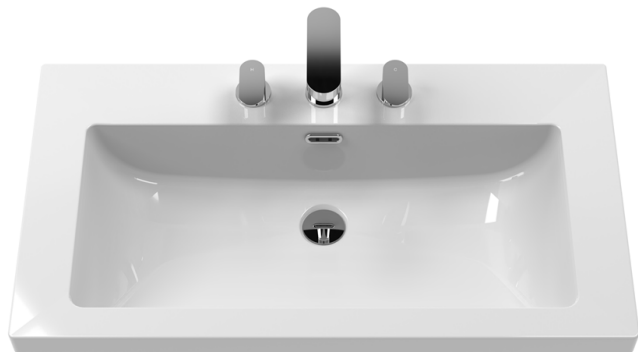

Sales Code: CBM635

Description: 800 X 460 Contemporary Basin 3Th

Product Dimensions

Height (mm):	45
Width (mm):	813
Depth (mm):	461
Nett Weight (kg):	22.2

Packaging Dimensions

Height (mm):	490
Width (mm):	850
Depth (mm):	220
Gross Weight (kg):	22.5

Packaging Data

Box Colour:	Brown Cardboard Box - Printed
Box Qty:	1
Label Size:	100 x 50
Label Colour:	White Label
Label Qty:	2

Outer Box Dimensions (If Applicable)

Height (mm):	
Width (mm):	
Depth (mm):	
Gross Weight (kg):	
Barcode:	5056678485279

Product Details

Country of Origin:	Utd.Arab.Emir.	
Fitting Instruction:	No	
Certification: CE & UKCA:	No	WRAS: N/A WRAS No: N/A
Product Material:	Fireclay	
Fixing Supplied:	No	

Pans/Bidets: Trap Style: N/A Includes Seat: Not Applicable

Seats: Seat Type: N/A Material: Not Applicable
Function: Not Applicable Hinge Type: Not Applicable
Hinge Material: Not Applicable

Cisterns: Operating Type: Not Applicable Fittings: Not Applicable
Lever Type: Not Applicable

Basins: Tap Hole: Three Tapholes Chain Stay Hole: No
Template: Not Required Waste Type Req: Slotted
Overflow Inc: Yes Overflow Cover: Yes
Inner Bowl Depth (mm): 134mm