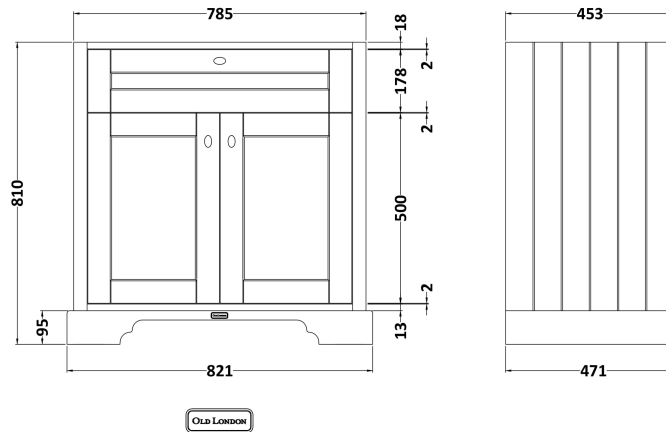

### Product Dimensions

Height (mm):	810
Width (mm):	821
Depth (mm):	471
Nett Weight (kg):	35.5

### Packaging Dimensions

Height (mm):	851
Width (mm):	854
Depth (mm):	511
Gross Weight (kg):	36

### Product Dimensions

Height (mm):	45
Width (mm):	813
Depth (mm):	461
Nett Weight (kg):	22.2

### Packaging Dimensions

Height (mm):	490
Width (mm):	850
Depth (mm):	220
Gross Weight (kg):	22.5