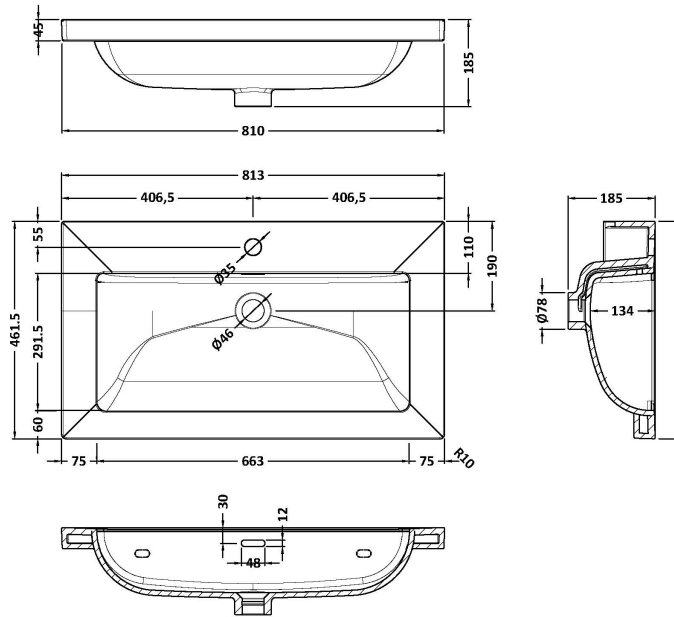

Sales Code: CBM605

Description: 800 X 460 Contemporary Basin 1Th

Product Dimensions

Height (mm):	45
Width (mm):	813
Depth (mm):	461
Nett Weight (kg):	22.2

Packaging Dimensions

Height (mm):	490
Width (mm):	850
Depth (mm):	220
Gross Weight (kg):	22.5

Packaging Data

Box Colour:	Brown Cardboard Box - Printed
Box Qty:	1
Label Size:	100 x 50
Label Colour:	White Label
Label Qty:	2

Outer Box Dimensions (If Applicable)

Height (mm):	
Width (mm):	
Depth (mm):	
Gross Weight (kg):	
Barcode:	5056678485262

Product Details

Country of Origin:	Utd.Arab.Emir.	
Fitting Instruction:	No	
Certification: CE & UKCA:	No	WRAS: N/A WRAS No: N/A
Product Material:	Fireclay	
Fixing Supplied:	No	

Pans/Bidets: Trap Style: N/A Includes Seat: Not Applicable

Seats: Seat Type: N/A Material: Not Applicable
Function: Not Applicable Hinge Type: Not Applicable
Hinge Material: Not Applicable

Cisterns: Operating Type: Not Applicable Fittings: Not Applicable
Lever Type: Not Applicable

Basins: Tap Hole: One Taphole Chain Stay Hole: No
Template: Not Required Waste Type Req: Slotted
Overflow Inc: Yes Overflow Cover: Yes
Inner Bowl Depth (mm): 134mm