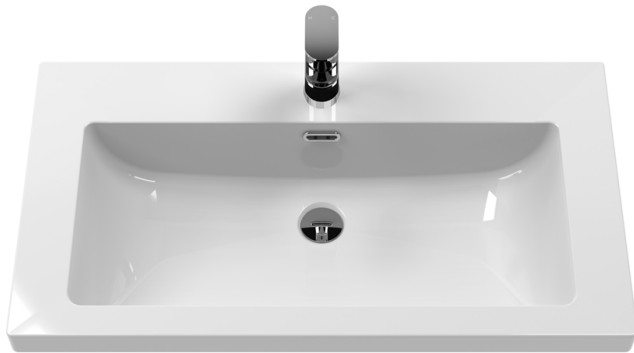

Sales Code: CBM605

Description: 800 X 460 Contemporary Basin 1Th

Product Dimensions

Height (mm):	45
Width (mm):	813
Depth (mm):	461
Nett Weight (kg):	22.2

Packaging Dimensions

Height (mm):	490
Width (mm):	850
Depth (mm):	220
Gross Weight (kg):	22.5

Packaging Data

Box Colour:	Brown Cardboard Box - Printed
Box Qty:	1
Label Size:	100 x 50
Label Colour:	White Label
Label Qty:	2

Outer Box Dimensions (If Applicable)

Height (mm):	
Width (mm):	
Depth (mm):	
Gross Weight (kg):	
Barcode:	5056678485262

Product Details

Country of Origin:	Utd.Arab.Emir.	
Fitting Instruction:	No	
Certification: CE & UKCA:	No	WRAS: N/A WRAS No: N/A
Product Material:	Fireclay	
Fixing Supplied:	No	

Pans/Bidets: Trap Style: N/A Includes Seat: Not Applicable

Seats: Seat Type: N/A Material: Not Applicable
Function: Not Applicable Hinge Type: Not Applicable
Hinge Material: Not Applicable

Cisterns: Operating Type: Not Applicable Fittings: Not Applicable
Lever Type: Not Applicable

Basins: Tap Hole: One Taphole Chain Stay Hole: No
Template: Not Required Waste Type Req: Slotted
Overflow Inc: Yes Overflow Cover: Yes
Inner Bowl Depth (mm): 134mm