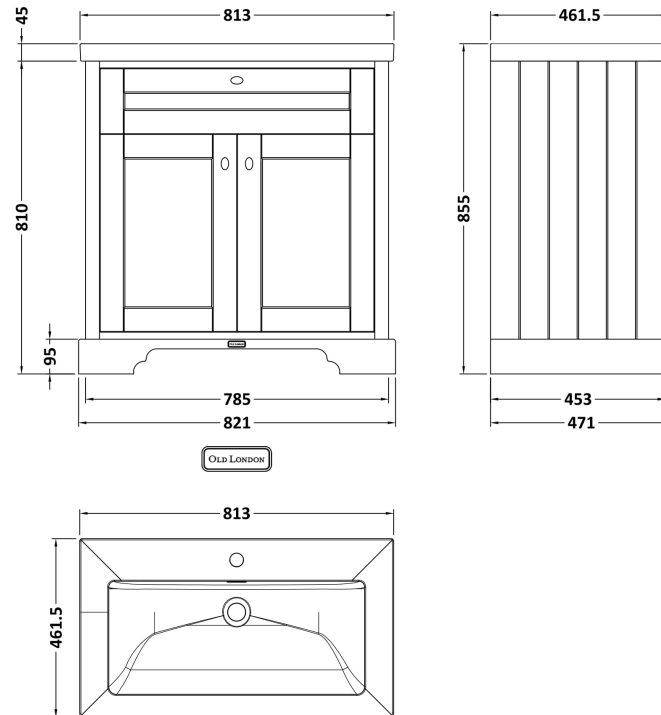

Sales Code: LOF202

Description: 800 2-Door Unit & Contemporary Basin 1Th

Packaging Details

Barcode: 5056817713966