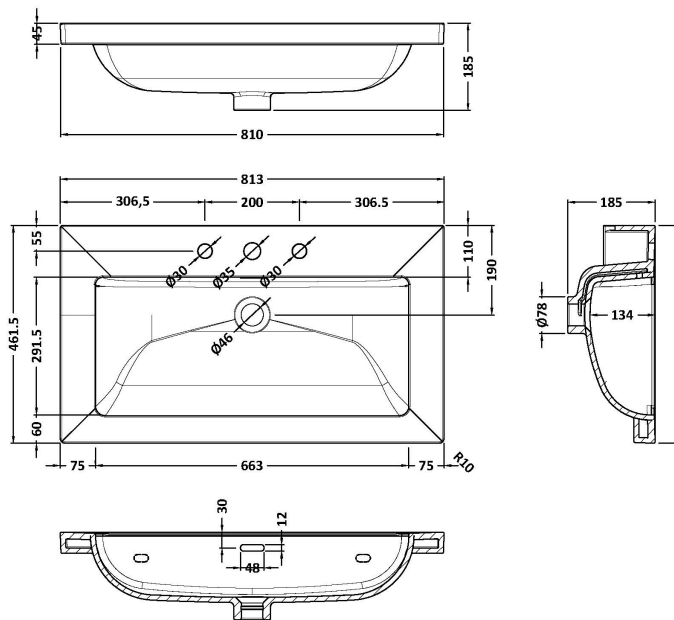

### Product Dimensions

Height (mm):	810
Width (mm):	821
Depth (mm):	471
Nett Weight (kg):	35.5

### Packaging Dimensions

Height (mm):	851
Width (mm):	854
Depth (mm):	511
Gross Weight (kg):	36

### Outer Box Dimensions (If Applicable)

Height (mm):	
Width (mm):	
Depth (mm):	
Gross Weight (kg):	
Barcode:	5056211818021

### Product Dimensions

Height (mm):	45
Width (mm):	813
Depth (mm):	461
Nett Weight (kg):	22.2