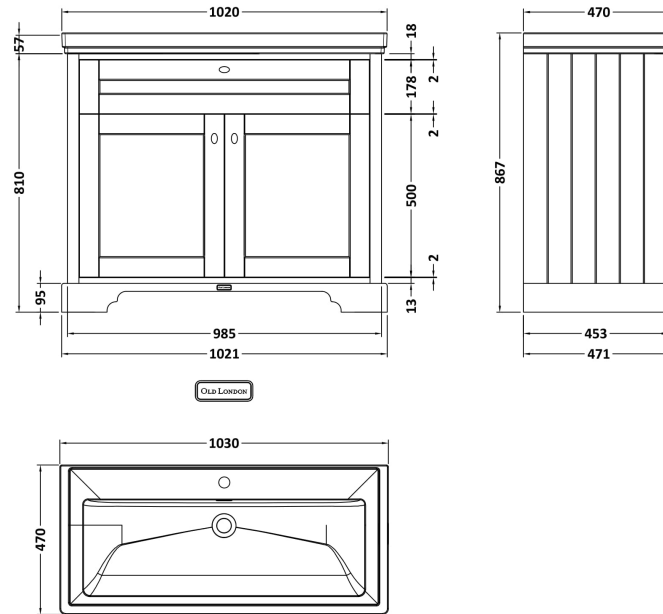

Sales Code: LOF208

Description: 1000 2-Door Unit & Classique Basin 1Th

Packaging Details

Barcode: 5056678429112