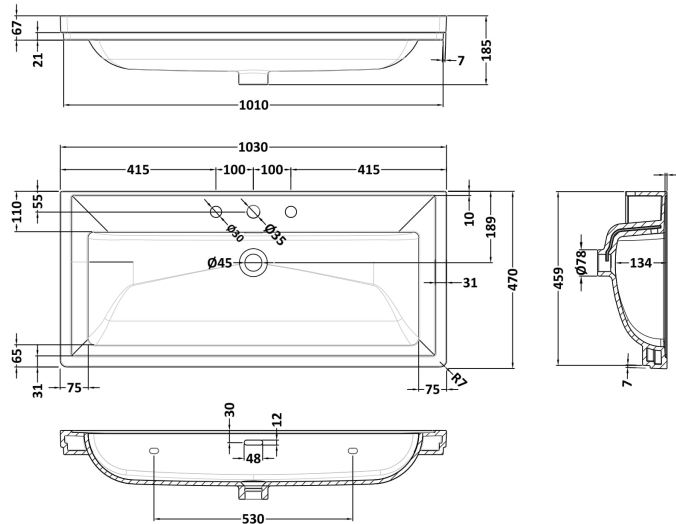

### Product Dimensions

Height (mm):	810
Width (mm):	1021
Depth (mm):	471
Nett Weight (kg):	42.5

### Outer Box Dimensions (If Applicable)

Height (mm):	
Width (mm):	
Depth (mm):	
Gross Weight (kg):	
Barcode:	5056211844587

### Product Dimensions

Height (mm):	185
Width (mm):	1030
Depth (mm):	470
Nett Weight (kg):	26

### Packaging Dimensions

Height (mm):	490
Width (mm):	1050
Depth (mm):	220
Gross Weight (kg):	27