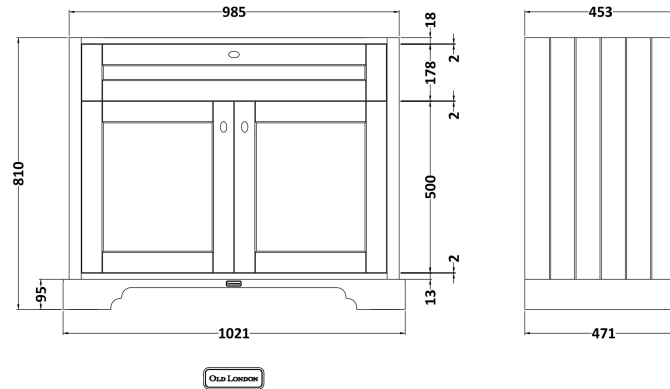

### Product Dimensions

Height (mm):	810
Width (mm):	1021
Depth (mm):	471
Nett Weight (kg):	42.5

### Packaging Dimensions

Height (mm):	850
Width (mm):	1055
Depth (mm):	510
Gross Weight (kg):	43.5

### Product Dimensions

Height (mm):	185
Width (mm):	1030
Depth (mm):	470
Nett Weight (kg):	26

### Packaging Dimensions

Height (mm):	490
Width (mm):	1050
Depth (mm):	220
Gross Weight (kg):	27