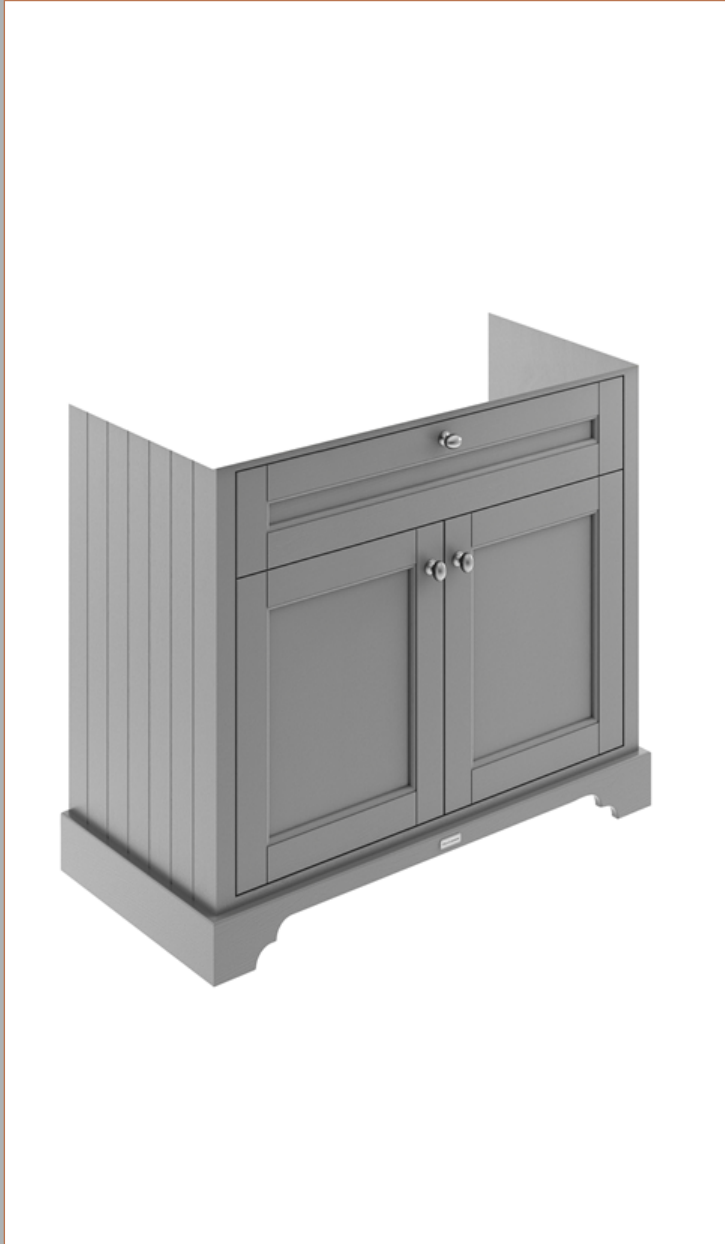

Sales Code: LOF208

Description: 1000 2-Door Unit & Classique Basin 1Th

### Packaging Details

Barcode: 5056678429112

Sales Code: LON207

Description: 1000 2-Door Basin Unit

### Product Dimensions

Height (mm):	810
Width (mm):	1021
Depth (mm):	471
Nett Weight (kg):	42.5