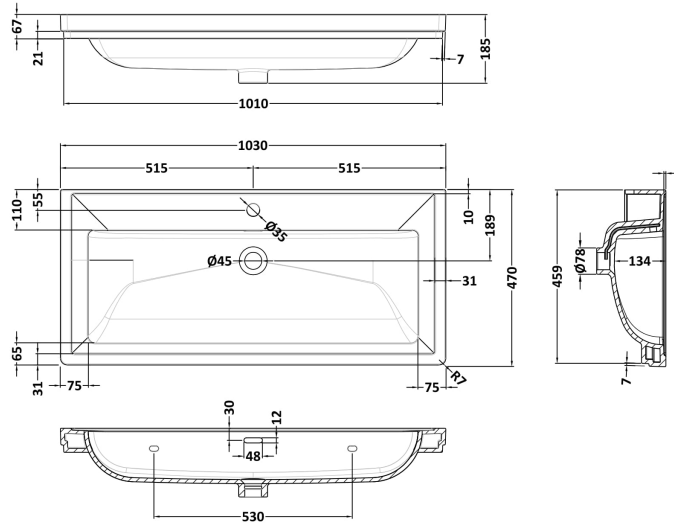

Sales Code: CBM507

Description: 1000 Classique Basin 1Th

Product Dimensions

Height (mm):	185
Width (mm):	1030
Depth (mm):	470
Nett Weight (kg):	26

Packaging Dimensions

Height (mm):	490
Width (mm):	1050
Depth (mm):	220
Gross Weight (kg):	27

Packaging Data

Box Colour:	Brown Cardboard Box - Printed
Box Qty:	1
Label Size:	100 x 50
Label Colour:	White Label
Label Qty:	2

Outer Box Dimensions (If Applicable)

Height (mm):	
Width (mm):	
Depth (mm):	
Gross Weight (kg):	
Barcode:	5056678492284

Product Details

Country of Origin:	Utd.Arab.Emir.	
Fitting Instruction:	No	
Certification: CE & UKCA:	No	WRAS: N/A WRAS No: N/A
Product Material:	Fireclay	
Fixing Supplied:	No	

Pans/Bidets: Trap Style: N/A Includes Seat: Not Applicable

Seats: Seat Type: N/A Material: Not Applicable
Function: Not Applicable Hinge Type: Not Applicable
Hinge Material: Not Applicable

Cisterns: Operating Type: Not Applicable Fittings: Not Applicable
Lever Type: Not Applicable

Basins: Tap Hole: One Taphole Chain Stay Hole: No
Template: Not Required Waste Type Req: Slotted
Overflow Inc: Yes Overflow Cover: Yes
Inner Bowl Depth (mm): 134mm