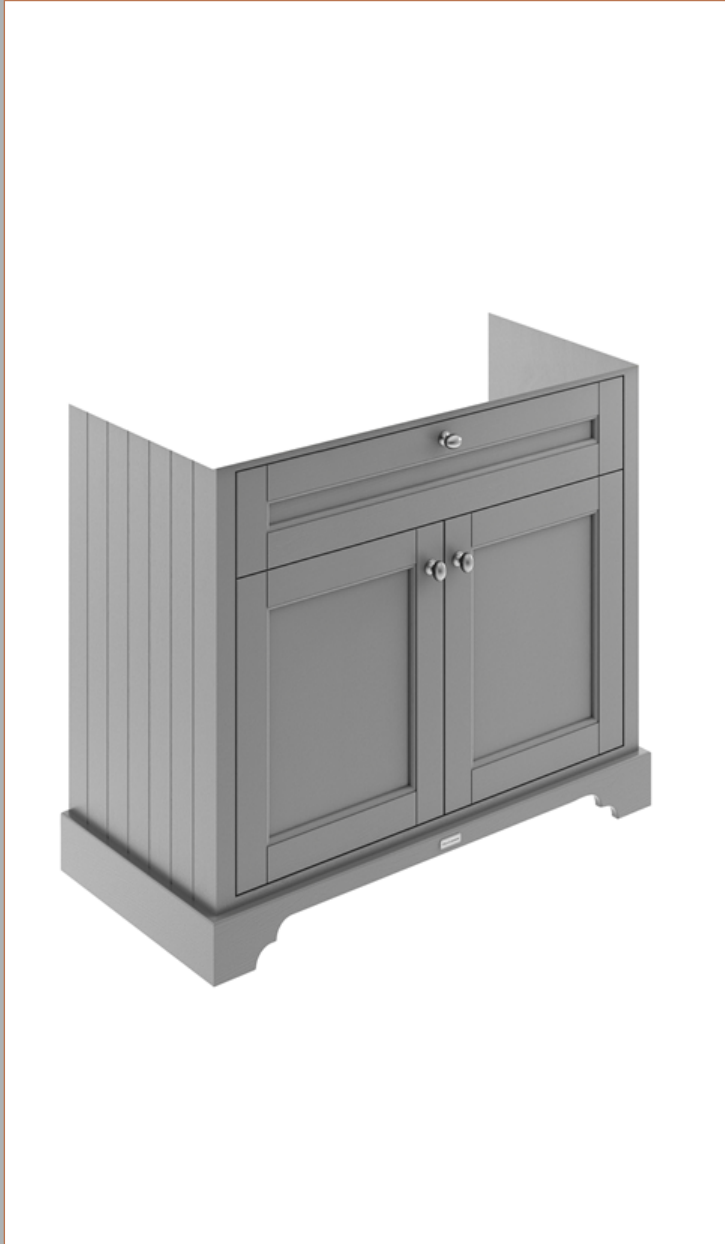

Sales Code: LOF288

Description: 1000 2-Door Unit & Contemporary Basin 1T

### Packaging Details

Barcode: 5056817714086

Sales Code: LON207

Description: 1000 2-Door Basin Unit

### Product Dimensions

Height (mm):	810
Width (mm):	1021
Depth (mm):	471
Nett Weight (kg):	42.5