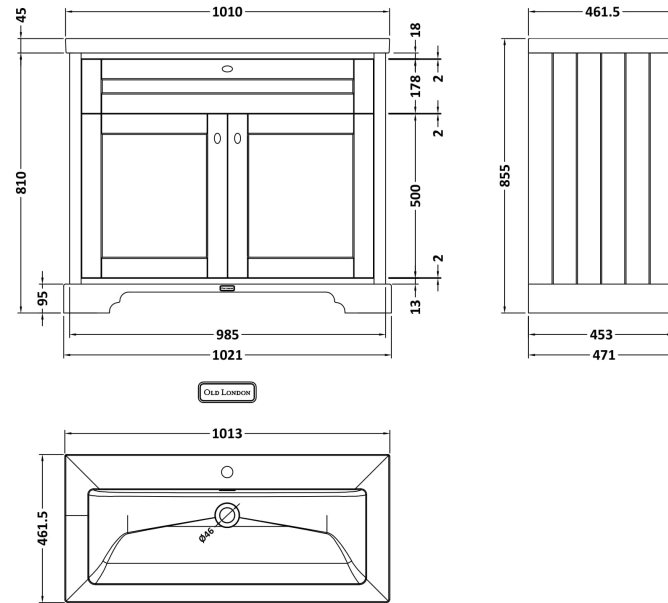

Sales Code: LOF288

Description: 1000 2-Door Unit & Contemporary Basin 1T

Packaging Details

Barcode: 5056817714086