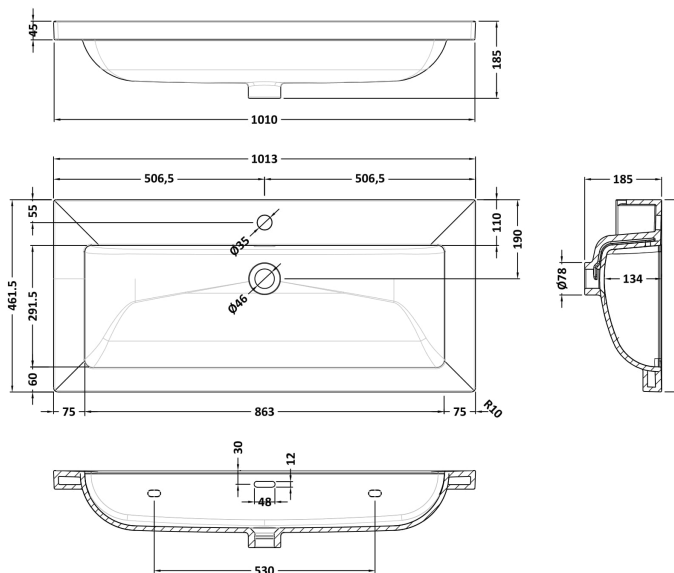

### Product Dimensions

Height (mm):	810
Width (mm):	1021
Depth (mm):	471
Nett Weight (kg):	42.5

### Packaging Dimensions

Height (mm):	850
Width (mm):	1055
Depth (mm):	510
Gross Weight (kg):	43.5

### Outer Box Dimensions (If Applicable)

Height (mm):	
Width (mm):	
Depth (mm):	
Gross Weight (kg):	
Barcode:	5056211844587

### Product Dimensions

Height (mm):	185
Width (mm):	1013
Depth (mm):	462
Nett Weight (kg):	26