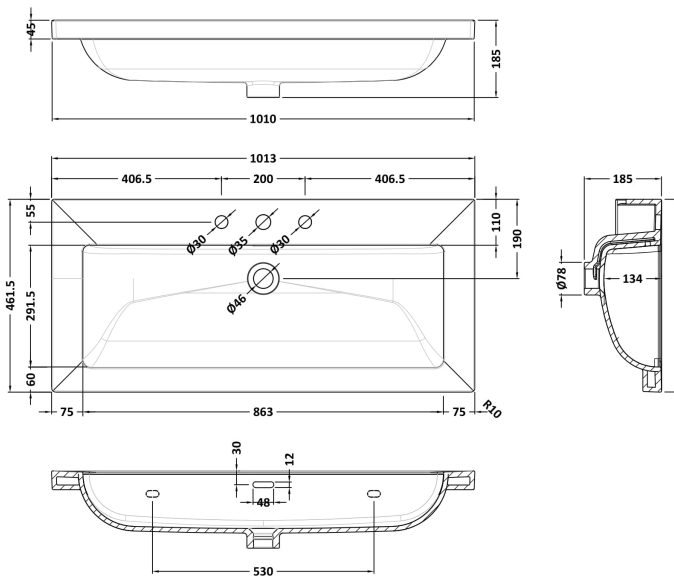

### Product Dimensions

Height (mm):	810
Width (mm):	1021
Depth (mm):	471
Nett Weight (kg):	42.5

### Product Dimensions

Height (mm):	185
Width (mm):	1013
Depth (mm):	462
Nett Weight (kg):	26

### Outer Box Dimensions (If Applicable)

Height (mm):	
Width (mm):	
Depth (mm):	
Gross Weight (kg):	
Barcode:	5056678485323