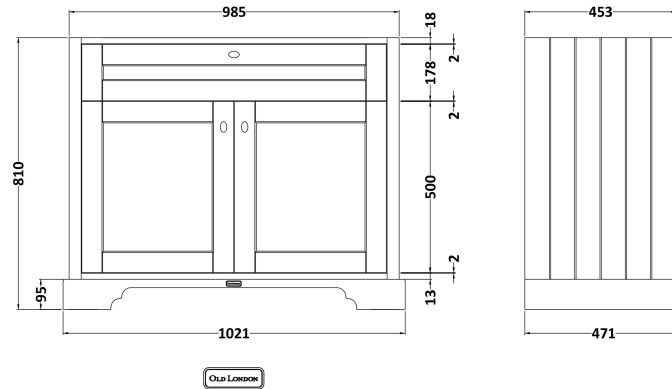

### Product Dimensions

Height (mm):	810
Width (mm):	1021
Depth (mm):	471
Nett Weight (kg):	42.5

### Packaging Dimensions

Height (mm):	850
Width (mm):	1055
Depth (mm):	510
Gross Weight (kg):	43.5

### Product Dimensions

Height (mm):	185
Width (mm):	1013
Depth (mm):	462
Nett Weight (kg):	26

### Packaging Dimensions

Height (mm):	490
Width (mm):	1050
Depth (mm):	220
Gross Weight (kg):	27