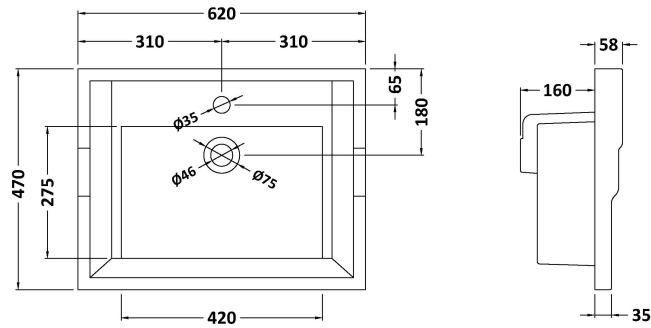

Height (mm):	810
Width (mm):	621
Depth (mm):	471
Nett Weight (kg):	29.5

Packaging Dimensions

Height (mm):	840
Width (mm):	651
Depth (mm):	511
Gross Weight (kg):	30

Packaging Data

Box Colour:	Brown Cardboard Box
Box Qty:	1
Label Size:	150 x 100
Label Colour:	White Label
Label Qty:	2

Outer Box Dimensions (If Applicable)

Height (mm):	
Width (mm):	
Depth (mm):	
Gross Weight (kg):	
Barcode:	5056211817994

Product Details

Country of Origin:	Ireland
Fitting Instruction:	No
CE & UKCA:	
FSC Certified Materials:	Yes
Colour:	Storm Grey
Construction Method:	Cam & Wood Dowel
Construction Type:	Rigid
Cabinet Finish:	Mdf Vinyl Textured Woodgrain
Fascia Finish:	Mdf Vinyl Textured Woodgrain
Cabinet Thickness (mm):	18
Fascia Thickness (mm):	18
Drawer Included:	No
Drawer Type:	Not Applicable
No of Shelves:	1
Hinge Type:	95 Degree Inset Clip-On S/C
Hinge Included:	Yes
Adjustable Legs:	Not Applicable
Fixings Included:	Not Required
Handle Style:	Traditional
Waste Shroud:	No
Handle Included:	Yes
Handle Type:	Knob

Sales Code: NLV003

Description: 600mm Traditional Basin 1Th

Product Dimensions

Height (mm):	210
Width (mm):	620
Depth (mm):	470
Nett Weight (kg):	12.45

Packaging Dimensions

Height (mm):	260
Width (mm):	640
Depth (mm):	500
Gross Weight (kg):	13.66

Packaging Data

Box Colour:	Brown Cardboard Box - Printed
Box Qty:	1
Label Size:	100 x 50
Label Colour:	White Label
Label Qty:	2

Outer Box Dimensions (If Applicable)

Height (mm):	
Width (mm):	
Depth (mm):	
Gross Weight (kg):	
Barcode:	5055369043392