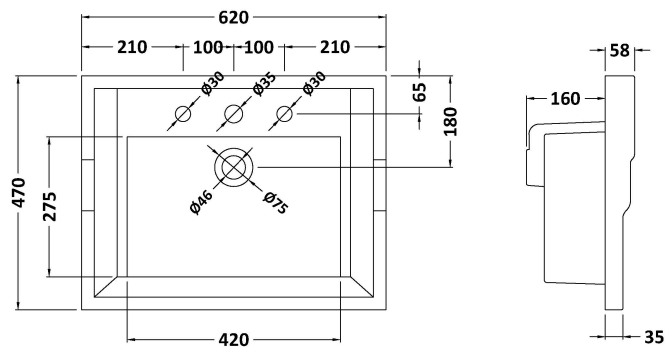

Sales Code: NLV033

Description: 600mm Traditional Basin 3Th

Product Dimensions

Height (mm):	218
Width (mm):	620
Depth (mm):	470
Nett Weight (kg):	17.5

Packaging Dimensions

Height (mm):	260
Width (mm):	640
Depth (mm):	500
Gross Weight (kg):	18.5

Packaging Data

Box Colour:	Brown Cardboard Box - Printed
Box Qty:	1
Label Size:	100 x 50
Label Colour:	White Label
Label Qty:	2

Outer Box Dimensions (If Applicable)

Height (mm):	
Width (mm):	
Depth (mm):	
Gross Weight (kg):	
Barcode:	5055275830024

Product Details

Country of Origin:	China
Fitting Instruction:	No
Certification: CE & UKCA:	WRAS: WRAS No:
Product Material:	Vitreous China
Fixing Supplied:	No

Pans/Bidets: Trap Style: Not Applicable Includes Seat: Not Applicable

Seats: Seat Type: Not Applicable Material: Not Applicable
Function: Not Applicable Hinge Type: Not Applicable
Hinge Material: Not Applicable

Cisterns: Operating Type: Not Applicable Fittings: Not Applicable
Lever Type: Not Applicable

Basins: Tap Hole: Three Tapholes Chain Stay Hole: No
Template: Not Required Waste Type Req: Slotted
Overflow Inc: Yes Overflow Cover: Yes
Inner Bowl Depth (mm):