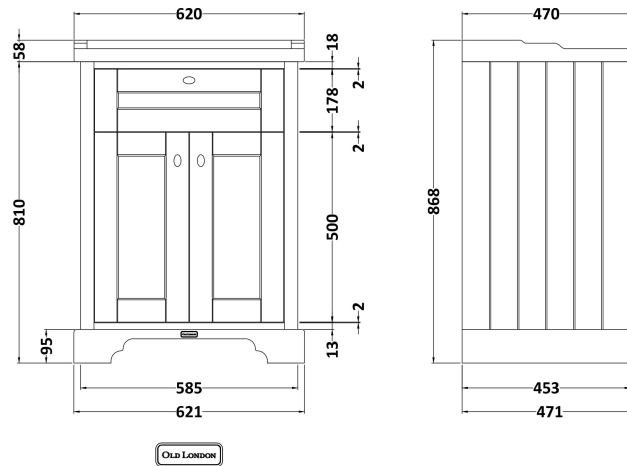

Sales Code: LOF203

Description: 600 2-Door Unit & Basin 1Th

Packaging Details

Barcode: 5056211819349