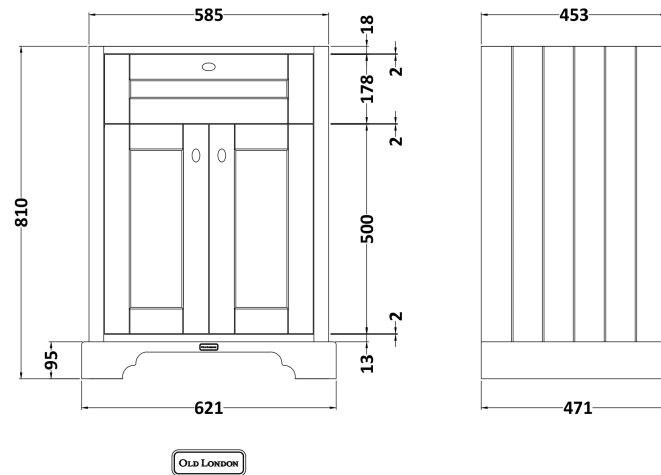

Sales Code: LON203

Description: 600 2-Door Basin Unit

OLD LONDON

Product Dimensions

Height (mm):	810
Width (mm):	621
Depth (mm):	471
Nett Weight (kg):	29.5

Packaging Dimensions

Height (mm):	840
Width (mm):	651
Depth (mm):	511
Gross Weight (kg):	30

Packaging Data

Box Colour:	Brown Cardboard Box
Box Qty:	1
Label Size:	150 x 100
Label Colour:	White Label
Label Qty:	2

Outer Box Dimensions (If Applicable)

Height (mm):	
Width (mm):	
Depth (mm):	
Gross Weight (kg):	
Barcode:	5056211817994

Product Details

Country of Origin:	Ireland
Fitting Instruction:	No
CE & UKCA:	
FSC Certified Materials:	Yes
Colour:	Storm Grey
Construction Method:	Cam & Wood Dowel
Construction Type:	Rigid
Cabinet Finish:	Mdf Vinyl Textured Woodgrain
Fascia Finish:	Mdf Vinyl Textured Woodgrain
Cabinet Thickness (mm):	18
Fascia Thickness (mm):	18
Drawer Included:	No
Drawer Type:	Not Applicable
No of Shelves:	1
Hinge Type:	95 Degree Inset Clip-On S/C
Hinge Included:	Yes
Adjustable Legs:	Not Applicable
Fixings Included:	Not Required
Handle Style:	Traditional
Waste Shroud:	No
Handle Included:	Yes
Handle Type:	Knob