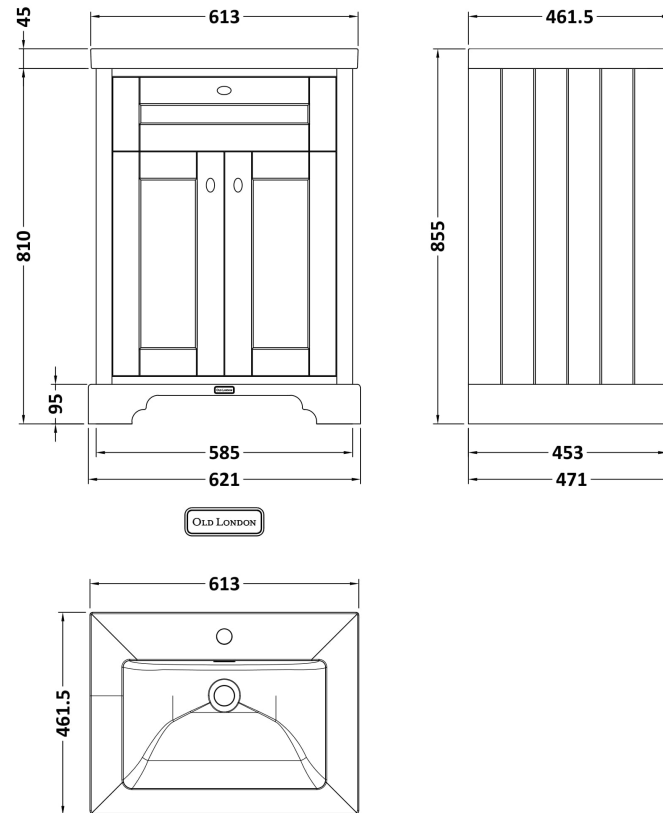

Sales Code: LOF201

Description: 600 2-Door Unit & Contemporary Basin 1Th

Packaging Details

Barcode: 5056817713881

Sales Code: LON203

Description: 600 2-Door Basin Unit

Product Dimensions

Height (mm):	810
Width (mm):	621
Depth (mm):	471
Nett Weight (kg):	29.5

Packaging Dimensions

Height (mm):	840
Width (mm):	651
Depth (mm):	511
Gross Weight (kg):	30

Packaging Data

Box Colour:	Brown Cardboard Box
Box Qty:	1
Label Size:	150 x 100
Label Colour:	White Label
Label Qty:	2

Outer Box Dimensions (If Applicable)

Height (mm):	
Width (mm):	
Depth (mm):	
Gross Weight (kg):	
Barcode:	5056211817994

Product Details

Country of Origin:	Ireland
Fitting Instruction:	No
CE & UKCA:	
FSC Certified Materials:	Yes
Colour:	Storm Grey
Construction Method:	Cam & Wood Dowel
Construction Type:	Rigid
Cabinet Finish:	Mdf Vinyl Smooth Matt
Fascia Finish:	Mdf Vinyl Smooth Matt
Cabinet Thickness (mm):	18
Fascia Thickness (mm):	18
Drawer Included:	No
Drawer Type:	Not Applicable
No of Shelves:	1
Hinge Type:	95 Degree Inset Clip-On S/C
Hinge Included:	Yes
Adjustable Legs:	Not Applicable
Fixings Included:	Not Required
Handle Style:	Traditional
Waste Shroud:	No
Handle Included:	Yes
Handle Type:	Knob

Sales Code: CBM603

Description: 600 X 460 Contemporary Basin 1Th

Product Dimensions

Height (mm):	45
Width (mm):	613
Depth (mm):	461
Nett Weight (kg):	17

Packaging Dimensions

Height (mm):	490
Width (mm):	650
Depth (mm):	220
Gross Weight (kg):	17.3