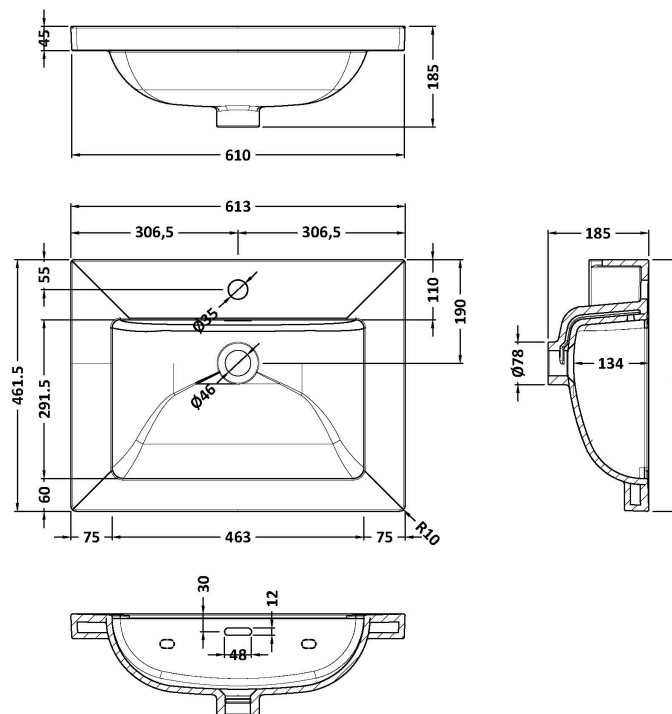

Packaging Dimensions

Height (mm):	840
Width (mm):	651
Depth (mm):	511
Gross Weight (kg):	30

Packaging Data

Box Colour:	Brown Cardboard Box
Box Qty:	1
Label Size:	150 x 100
Label Colour:	White Label
Label Qty:	2

Outer Box Dimensions (If Applicable)

Height (mm):	
Width (mm):	
Depth (mm):	
Gross Weight (kg):	
Barcode:	5056211817994

Product Details

Country of Origin:	Ireland
Fitting Instruction:	No
CE & UKCA:	
FSC Certified Materials:	Yes
Colour:	Storm Grey
Construction Method:	Cam & Wood Dowel
Construction Type:	Rigid
Cabinet Finish:	Mdf Vinyl Smooth Matt
Fascia Finish:	Mdf Vinyl Smooth Matt
Cabinet Thickness (mm):	18
Fascia Thickness (mm):	18
Drawer Included:	No
Drawer Type:	Not Applicable
No of Shelves:	1
Hinge Type:	95 Degree Inset Clip-On S/C
Hinge Included:	Yes
Adjustable Legs:	Not Applicable
Fixings Included:	Not Required
Handle Style:	Traditional
Waste Shroud:	No
Handle Included:	Yes
Handle Type:	Knob

Sales Code: CBM603

Description: 600 X 460 Contemporary Basin 1Th

Product Dimensions

Height (mm):	45
Width (mm):	613
Depth (mm):	461
Nett Weight (kg):	17

Packaging Dimensions

Height (mm):	490
Width (mm):	650
Depth (mm):	220
Gross Weight (kg):	17.3

Packaging Data

Box Colour:	Brown Cardboard Box - Printed
Box Qty:	1
Label Size:	100 x 50
Label Colour:	White Label
Label Qty:	2

Outer Box Dimensions (If Applicable)

Height (mm):	
Width (mm):	
Depth (mm):	
Gross Weight (kg):	
Barcode:	5056678485231