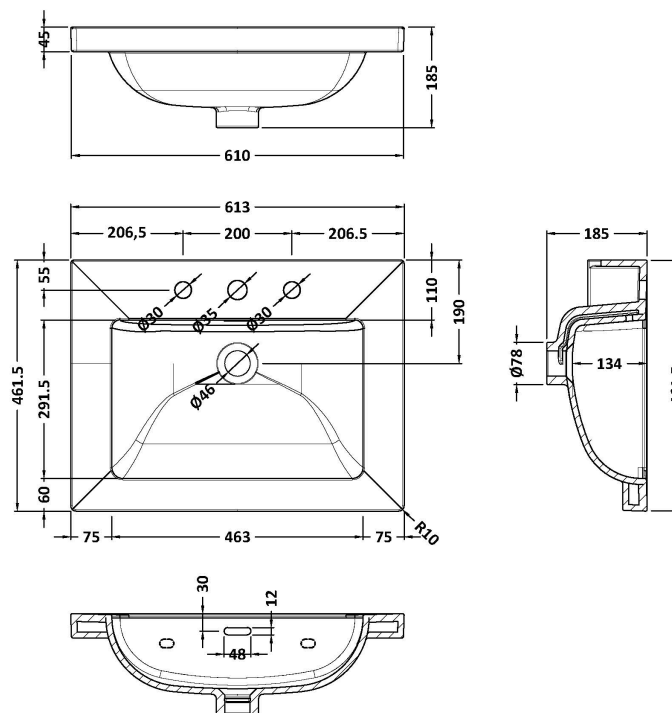

Packaging Dimensions

Height (mm):	840
Width (mm):	651
Depth (mm):	511
Gross Weight (kg):	30

Packaging Data

Box Colour:	Brown Cardboard Box
Box Qty:	1
Label Size:	150 x 100
Label Colour:	White Label
Label Qty:	2

Sales Code: CBM603

Description: 600 X 460 Contemporary Basin 1Th

Product Dimensions

Height (mm):	45
Width (mm):	613
Depth (mm):	461
Nett Weight (kg):	17

Packaging Dimensions

Height (mm):	490
Width (mm):	650
Depth (mm):	220
Gross Weight (kg):	17.3

Packaging Data

Box Colour:	Brown Cardboard Box - Printed
Box Qty:	1
Label Size:	100 x 50
Label Colour:	White Label
Label Qty:	2

Outer Box Dimensions (If Applicable)

Height (mm):	
Width (mm):	
Depth (mm):	
Gross Weight (kg):	
Barcode:	5056678485231

Product Dimensions

Height (mm):	45
Width (mm):	613
Depth (mm):	461
Nett Weight (kg):	17

Packaging Dimensions

Height (mm):	490
Width (mm):	650
Depth (mm):	220
Gross Weight (kg):	17.3

Packaging Data

Box Colour:	Brown Cardboard Box - Printed
Box Qty:	1
Label Size:	100 x 50
Label Colour:	White Label
Label Qty:	2