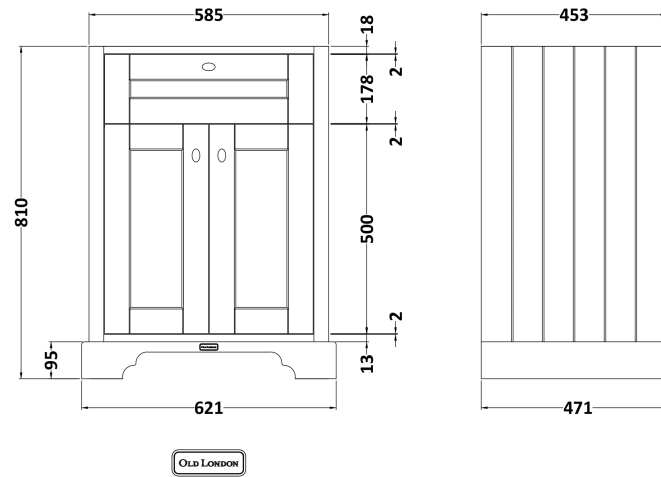

Sales Code: LOF201

Description: 600 2-Door Unit & Contemporary Basin 1Th

Packaging Details

Barcode: 5056817713881

Sales Code: LON203

Description: 600 2-Door Basin Unit

Product Dimensions

Height (mm):	810
Width (mm):	621
Depth (mm):	471
Nett Weight (kg):	29.5

Packaging Dimensions

Height (mm):	840
Width (mm):	651
Depth (mm):	511
Gross Weight (kg):	30

Packaging Data

Box Colour:	Brown Cardboard Box
Box Qty:	1
Label Size:	150 x 100
Label Colour:	White Label
Label Qty:	2

Outer Box Dimensions (If Applicable)

Height (mm):	
Width (mm):	
Depth (mm):	
Gross Weight (kg):	
Barcode:	5056211817994

Product Details

Country of Origin:	Ireland
Fitting Instruction:	No
CE & UKCA:	
FSC Certified Materials:	Yes
Colour:	Storm Grey
Construction Method:	Cam & Wood Dowel
Construction Type:	Rigid
Cabinet Finish:	Mdf Vinyl Smooth Matt
Fascia Finish:	Mdf Vinyl Smooth Matt
Cabinet Thickness (mm):	18
Fascia Thickness (mm):	18
Drawer Included:	No
Drawer Type:	Not Applicable
No of Shelves:	1
Hinge Type:	95 Degree Inset Clip-On S/C
Hinge Included:	Yes
Adjustable Legs:	Not Applicable
Fixings Included:	Not Required
Handle Style:	Traditional
Waste Shroud:	No
Handle Included:	Yes
Handle Type:	Knob

Sales Code: CBM603

Description: 600 X 460 Contemporary Basin 1Th

Product Dimensions

Height (mm):	45
Width (mm):	613
Depth (mm):	461
Nett Weight (kg):	17

Packaging Dimensions

Height (mm):	490
Width (mm):	650
Depth (mm):	220
Gross Weight (kg):	17.3