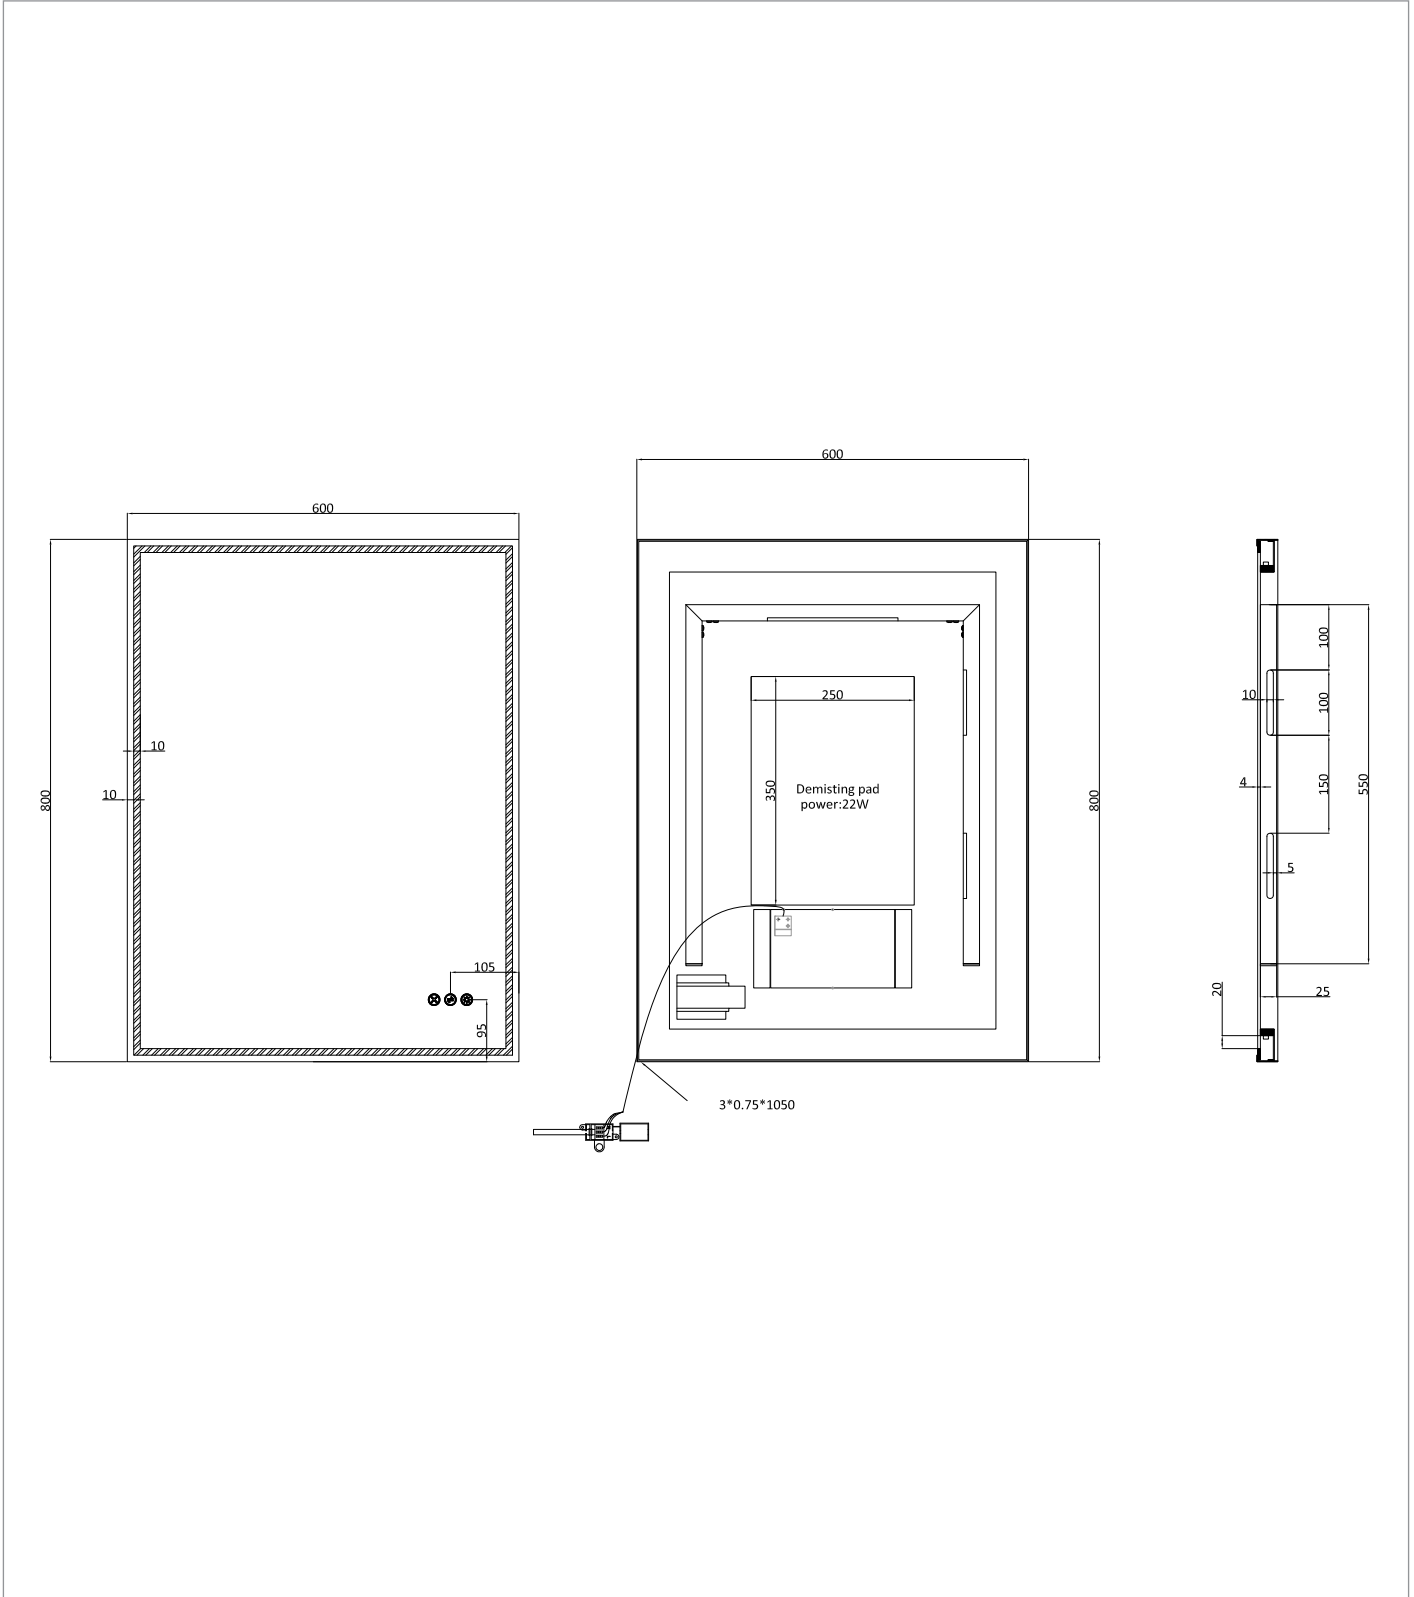

## DESCRIPTION

MPRO Lit Mirror 600 x 800mm Brushed Bronze

WEBSITE LINK [Click Here](#)

CATEGORY	Cabinets & Mirrors
WARRANTY DETAILS	5 Years
COLOUR	Brushed Bronze
FINISH APPLICATION	PVD
PRIMARY MATERIAL	Glass
SECONDARY MATERIAL	304 Stainless Steel
INSTALL TYPE	Wall Mounted
PRODUCT WIDTH MM	600
PRODUCT HEIGHT MM	800
PRODUCT LENGTH MM	32
PRODUCT NET WEIGHT KG	7.3
STANDARDS	EN60598,EN60529,EN62547

HANDING MIRROR & CABINETS	Universal
TEMPERATURE CHANGING	Yes
SHELVES ADJUSTABLE	No
SHAVER SOCKET INCLUDED	No
CABLE LENGTH (MM)	1050
COLOUR RANGE (K)	3000-6400K
LUMINOUS EFFICACY (LM/W)	95
COLOUR RENDERING INDEX (RA)	85
ENERGY RATING	E
SWITCH TYPE	Touch switch
DIMMABLE	Yes
LIGHT TYPE	LED
LED WATTAGE	10.5W
DRIVER WATTAGE	15W
DE-MISTER WATTAGE	22W

## TECHNICAL DIMENSIONS

Dimensions in mm unless otherwise specified.

Tolerances (per material type) apply.