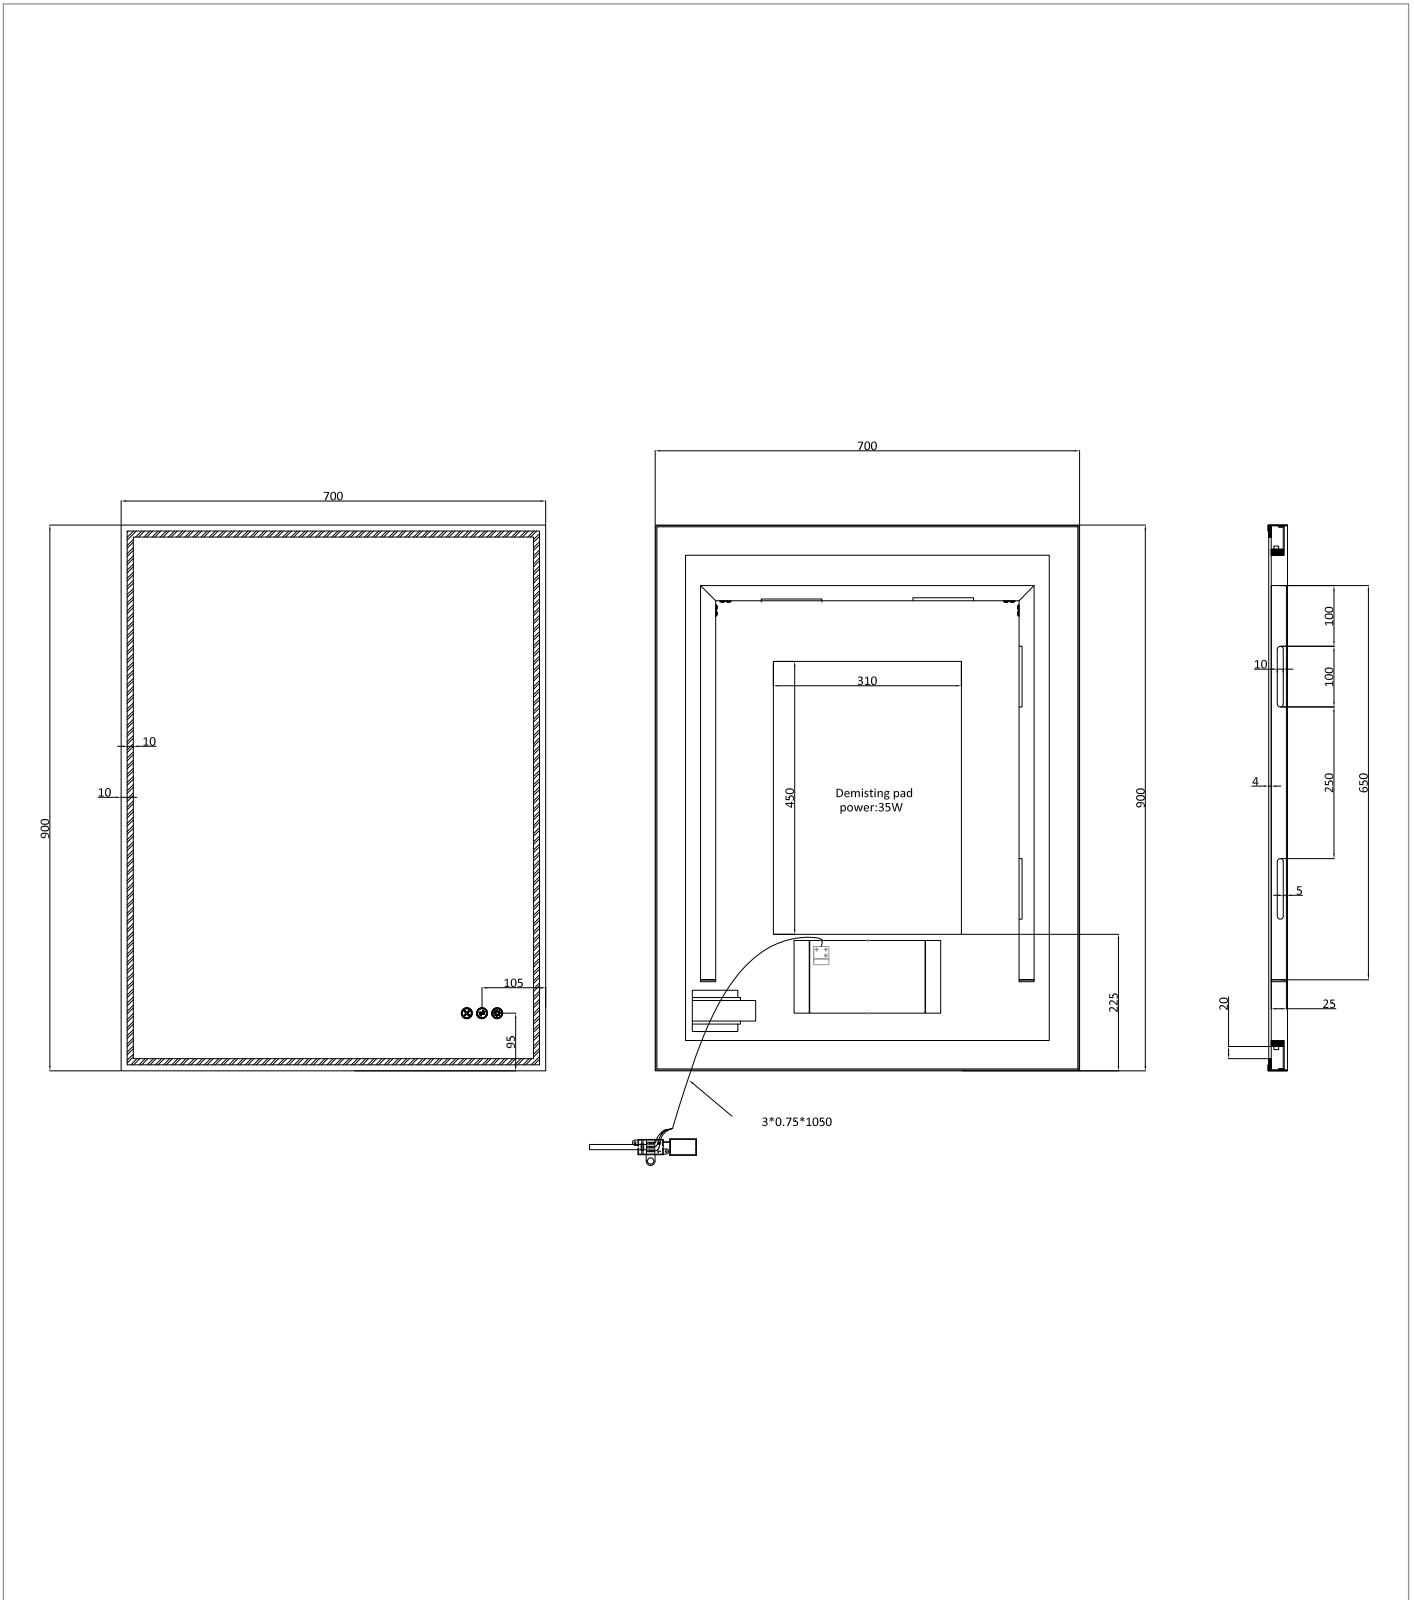

## DESCRIPTION

MPRO Lit Mirror 700 x 900mm Brushed Bronze

WEBSITE LINK [Click Here](#)

CATEGORY	Cabinets & Mirrors
WARRANTY DETAILS	5 Years
COLOUR	Brushed Bronze
FINISH APPLICATION	PVD
PRIMARY MATERIAL	Glass
SECONDARY MATERIAL	304 Stainless Steel
INSTALL TYPE	Wall Mounted
PRODUCT WIDTH MM	700
PRODUCT HEIGHT MM	900
PRODUCT LENGTH MM	32
PRODUCT NET WEIGHT KG	7.8
STANDARDS	EN60598,EN60529,EN62552

HANDING MIRROR & CABINETS	Universal
TEMPERATURE CHANGING	Yes
SHELVES ADJUSTABLE	No
SHAVER SOCKET INCLUDED	No
CABLE LENGTH (MM)	1050
COLOUR RANGE (K)	3000-6400K
LUMINOUS EFFICACY (LM/W)	95
COLOUR RENDERING INDEX (RA)	85
ENERGY RATING	E
SWITCH TYPE	Touch switch
DIMMABLE	Yes
LIGHT TYPE	LED
LED WATTAGE	12.1W
DRIVER WATTAGE	15W
DE-MISTER WATTAGE	35W

## TECHNICAL DIMENSIONS

Dimensions in mm unless otherwise specified.

Tolerances (per material type) apply.