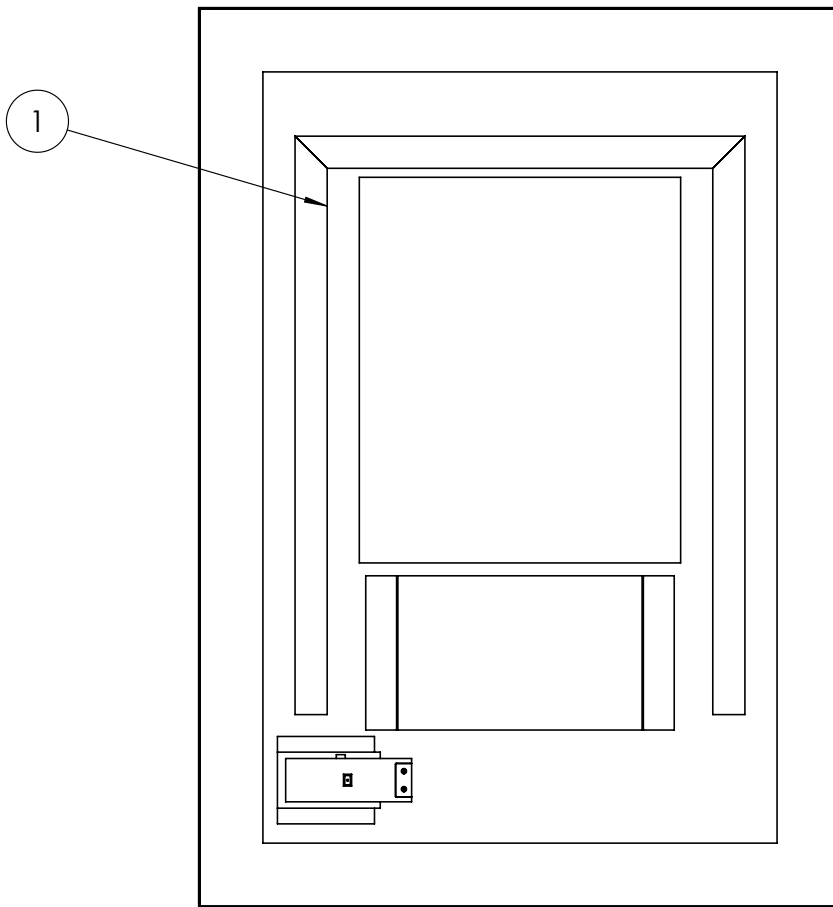

SPARES LIST

Only the parts labelled are available as spares.

NUMBER	PART CODE	DESCRIPTION
1	MIRRORFIX	Fix Screw Pack Keyhole Mirror Fix