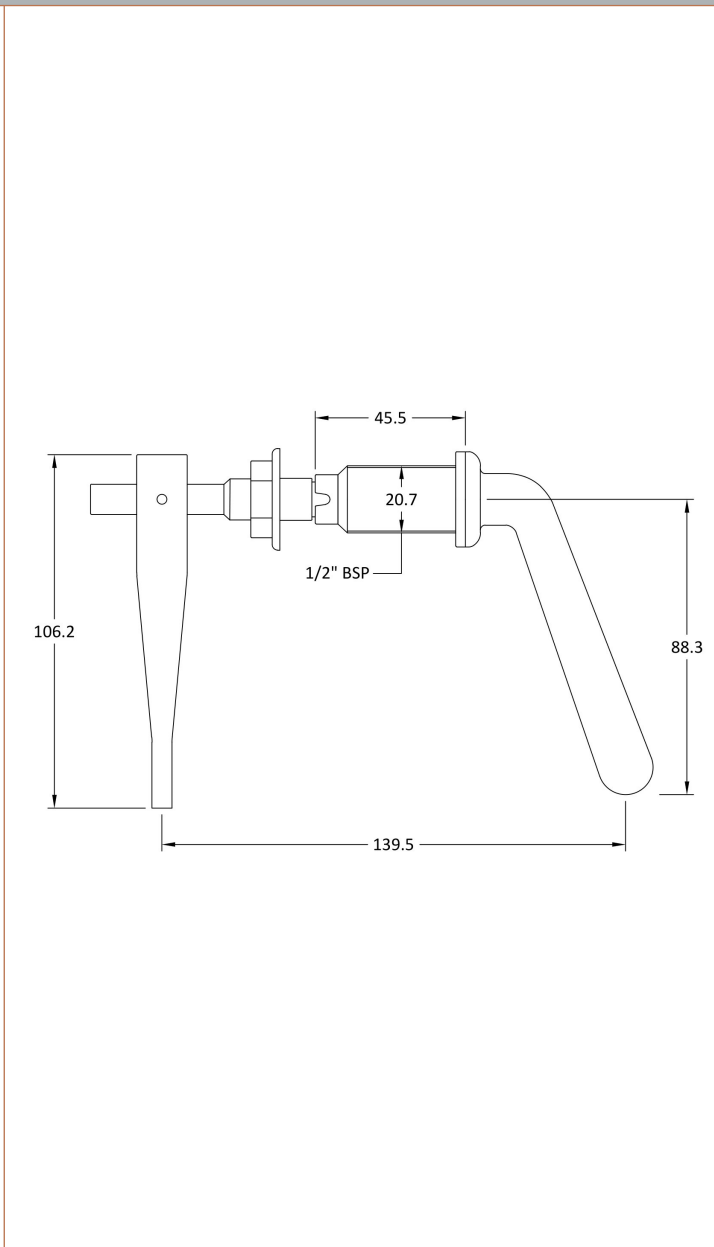

Sales Code: E355

Description: Metal Universal Lever

Product Dimensions	
Length (mm):	
Width (mm):	17
Height (mm):	106
Depth (mm):	140
Nett Weight (kg):	0.18
Packaging Dimensions	
Height (mm):	175
Width (mm):	110
Depth (mm):	30
Gross Weight (kg):	0.18
Packaging Data	
Box Colour:	White Cardboard Box
Box Qty:	1
Label Size:	100 x 50
Label Colour:	White Label
Label Qty:	2
Outer Box Dimensions (If Applicable)	
Height (mm):	
Width (mm):	
Length (mm):	
Depth (mm):	
Gross Weight (kg):	11
Barcode:	5055146101413
Product Details	
Country of Origin:	United Kingdom
Fitting Instruction:	No
CE & UKCA:	N/A
Product Material:	Brass
Heating Element Wattage:	Not Applicable
Colour/Finish:	Chrome
Product Diameter:	Not Applicable
Connection Size:	Not Applicable