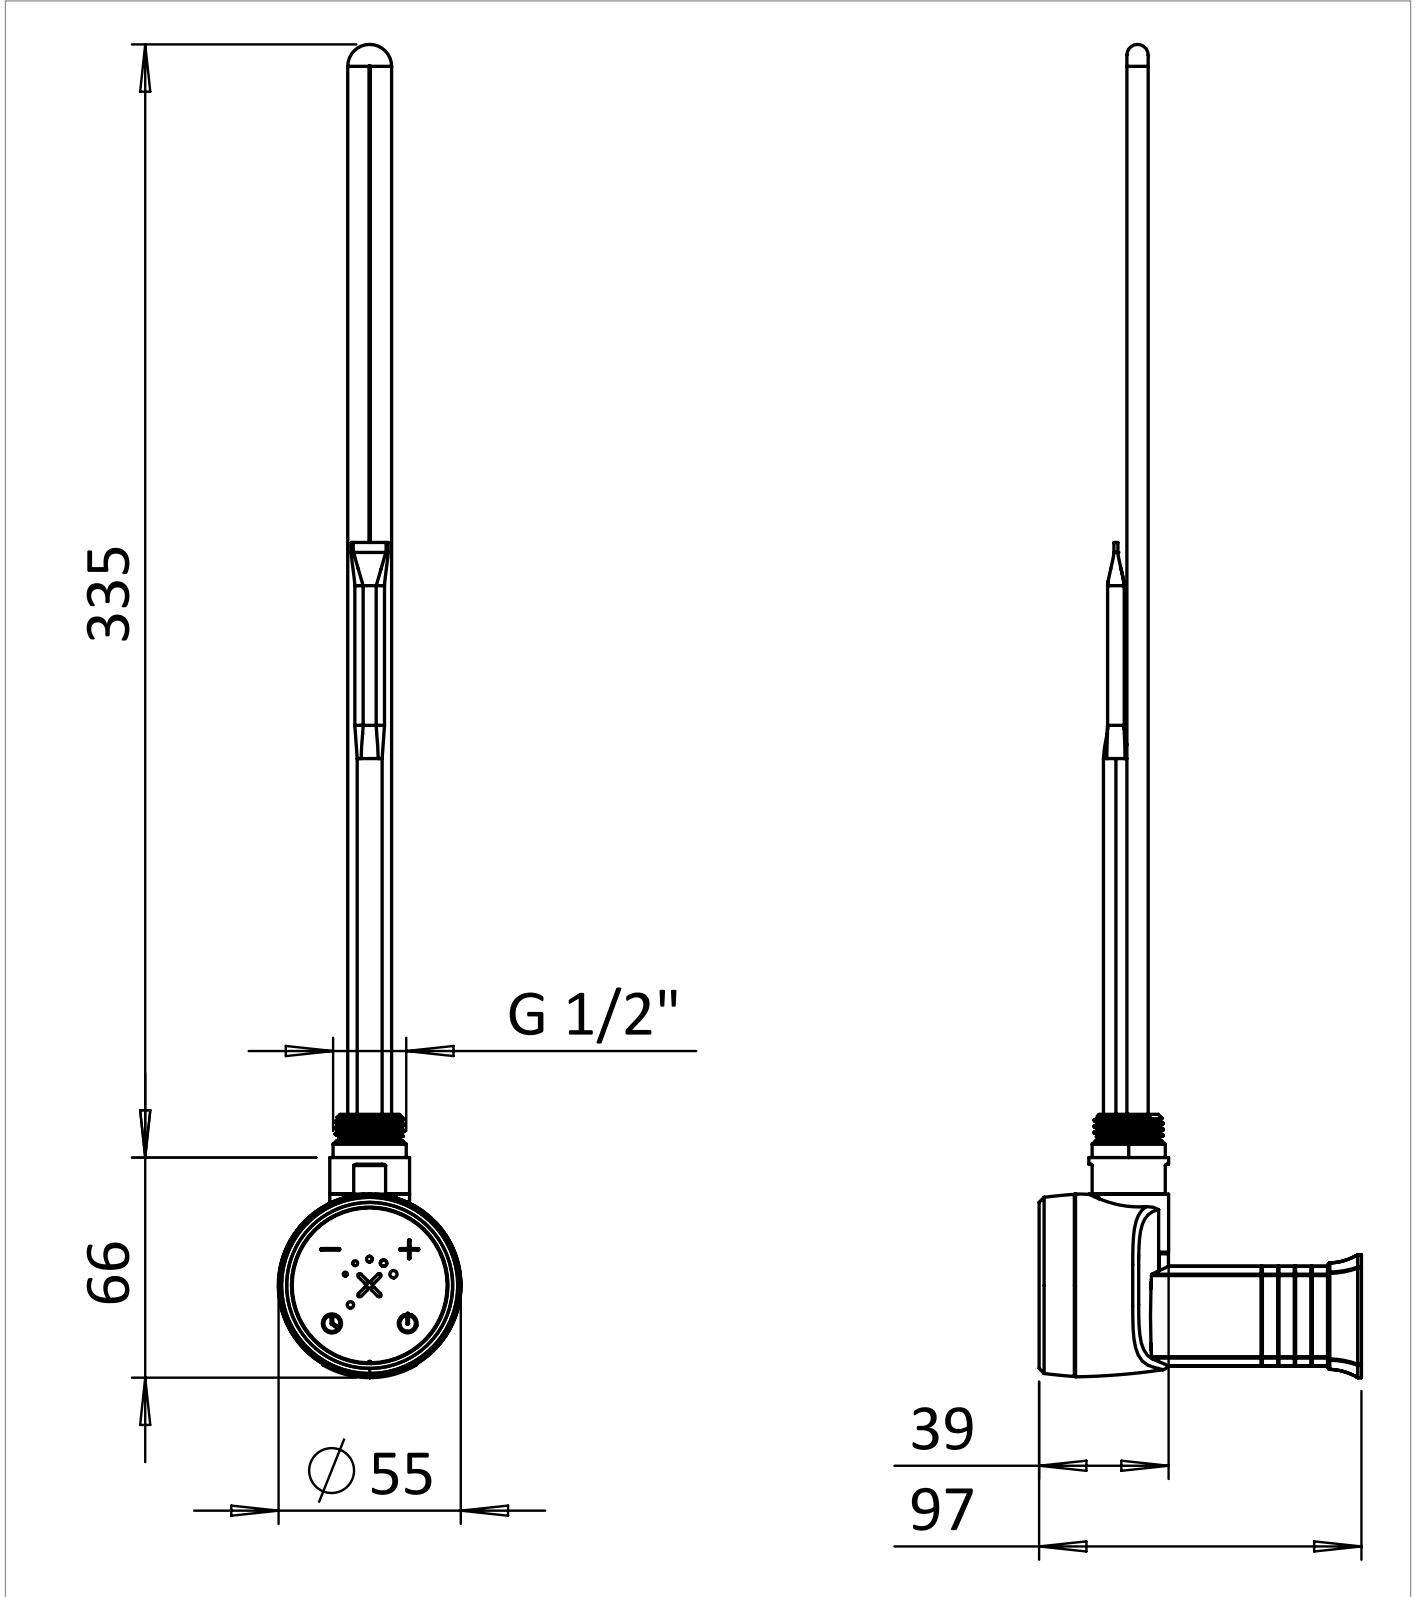

## DESCRIPTION

Element 400W Matt Black

WEBSITE LINK [Click Here](#)

CATEGORY	Heating
WARRANTY DETAILS	2 Years
COLOUR	Matt Black
FINISH APPLICATION	Lacquered
PRIMARY MATERIAL	ABS
PRODUCT WIDTH MM	55
PRODUCT LENGTH MM	401
PRODUCT DEPTH MM	97
PRODUCT NET WEIGHT KG	0.31
STANDARDS	BS EN 60335-1:2012

OUTPUT (WATTS)	400
IP RATING HEATING	IPx5
CUT OUT TEMPERATURE (DEGREES)	65
OUTPUT (BTU ΔT=50)	1364.85
FULLY FILLED WEIGHT (KG)	0.31

## TECHNICAL DIMENSIONS

Dimensions in mm unless otherwise specified.

Tolerances (per material type) apply.